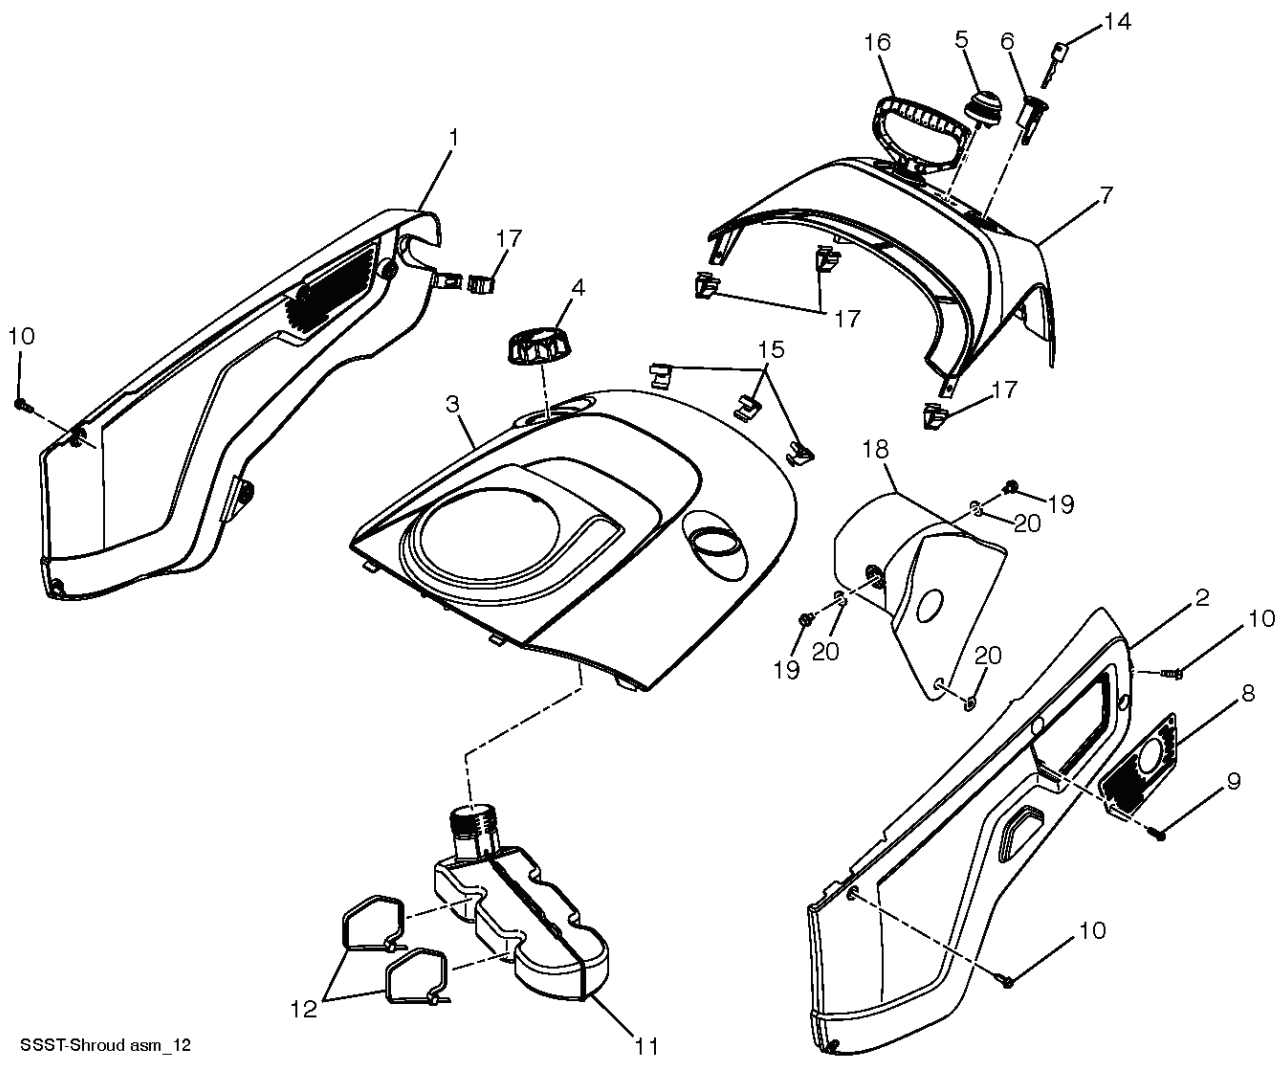

SSST-Shroud asm_12

REF.	PART NO.	DESCRIPTION	REMARK	QTY.	KIT
1	532437627	COVER		1	
2	532437630	COVER		1	
3	532437634	COVER		1	
4	532430220	FUEL CAP		1	
5	532436235	PRIMER		1	
6	532435407	HOUSING		1	
7	532437644	COVER		1	
8	532437631	PLATE		1	
9	817411312	SCREW		4	
10	817490412	SCREW		10	
11	532434880	TANK ASSY		1	
12	532146848	TIE WRAP		2	
14	532435409	KEY		2	
15	532196688	NUT		4	
16	532434868	CLIP		3	
17	532436276	STARTER HANDLE		1