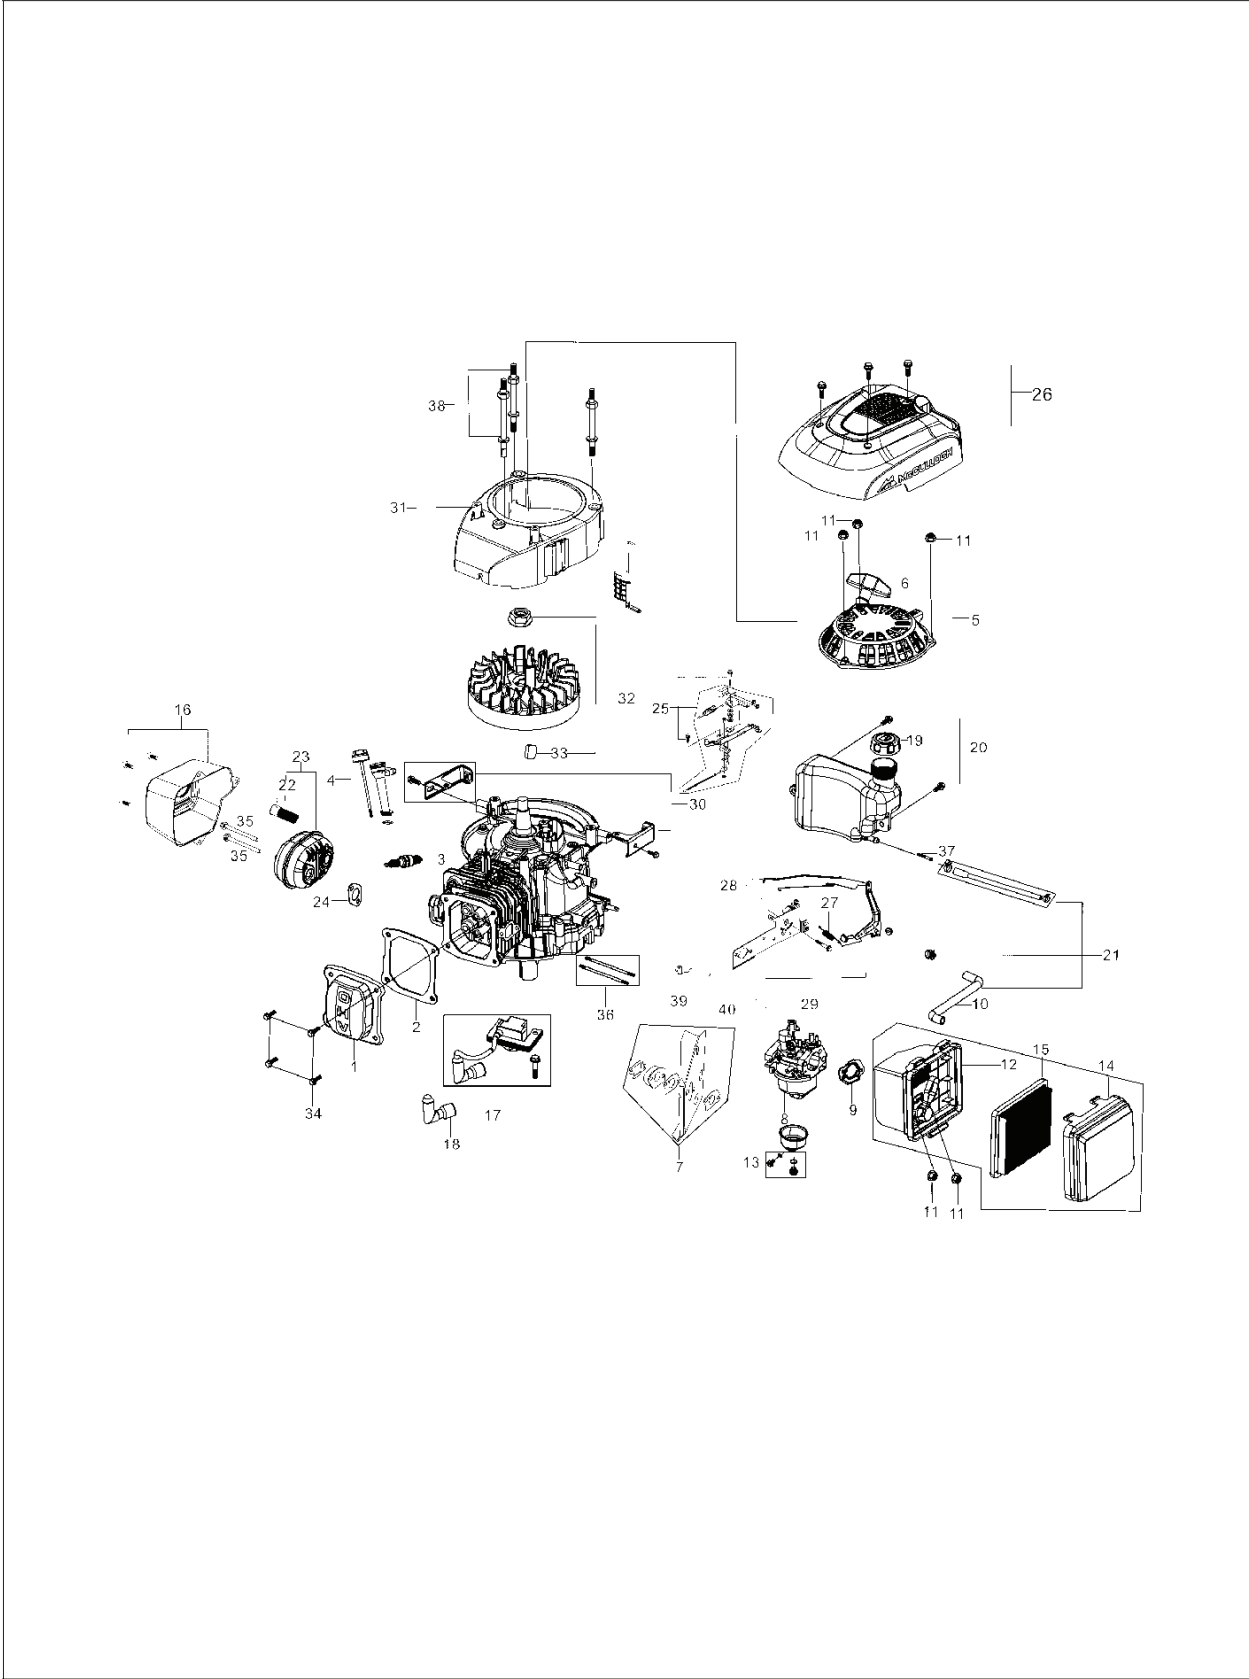

HUSQVARNA ITALIA SPA

REF.	PART NO.	DESCRIPTION	REMARK	QTY.	KIT
1	532437556	COVER		1	
2	532437557	GASKET		1	
3	581668301	SPARK PLUG		1	
4	581856201	DIPSTICK		1	
5	581663501	STARTER		1	
6	581856701	STARTER HANDLE		1	
7	581857701	GASKET KIT		1	
8	581669401	CARBURETTOR SYSTEM		1	
9	581670101	GASKET		1	
10	581670601	TUBE		1	
11	532437568	NUT		3	
12	581672001	AIR CLEANER		1	
13	581857801	CARBURETTOR KIT		1	
14	581672101	COVER		1	
15	532439377	AIR FILTER		1	
16	581858001	MUFFLER GUARD		1	
17	581858101	IGNITION COIL ASSY		1	
18	532439378	HUB CAP		1	
19	532437575	COVER		1	
20	532437576	FUEL TANK		1	
21	581858201	HOSE KIT		1	
22	581857201	SPARK ARRESTER		1	
23	581672501	MUFFLER		1	
24	581672601	GASKET		1	
25	581858301	BRAKE ASSY		1	
26	581857301	SHROUD		1	
27	581672701	SPRING		1	
28	581858501	LINKAGE		1	
29	581858601	THROTTLE CONTROL		1	
30	532439382	BRACKET		1	
31	581665901	BLOWER HOUSING		1	
32	581858401	FLYWHEEL ASSY		1	
33	580491401	KEY		1	
34	580491501	BOLT		4	
35	580491701	STUD		2	
36	581673201	STUD		2	
37	580491801	FUEL FILTER		1	
38	580494001	STUD		1	
39	583945901	CHOKE		1	
40	583945902	CHOKE		1	
41	581856501	MAIN JET		1	
42	581858827	MANUAL		1	
43	581858901	ENGINE ASSY	without shroud (61mm-shaft)	1	
44	581858902	ENGINE ASSY	without shroud (80mm-shaft)	1