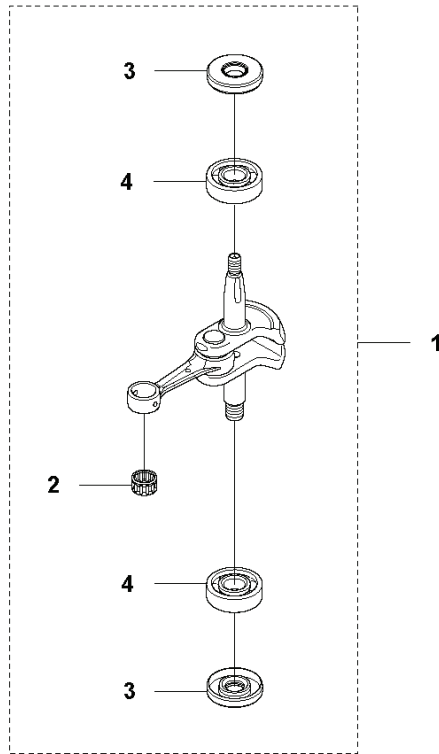

**C** ErgoLite 6028  
CARBURETOR & AIRFILTER

REF.	PART NO.	DESCRIPTION	REMARK	QTY.	KIT
1	578909501	DECAL		1	
2	537213202	KNOB		1	
3	576643101	AIR FILTER COVER		1	
4	523013401	AIR FILTER		1	
5	573925802	SCREW ITXSCFT		2	
6	523012501	CHOKE		1	
7	523012702	FILTER HOLDER ASSY		1	
8	544105802	TUBULAR RIVET		2	7
9	544105803	TUBULAR RIVET		1	7
10	731231401	HEXAGON NUT		1	7
11	523012401	CARBURETTOR		1	
12	525548501	GASKET		1	
13	574444002	SCREW ITXSCFT		2	
14	576277502	BRACKET		1	
15	525760904	SCREW ITXSCM		4	
16	525741702	MANIFOLD		1	
17	522911301	TUBULAR RIVET		4	16
18	522918501	GASKET		1	
19	588986001	CARBURETTOR KIT		1	

**L ErgoLite 6028  
CLUTCH & GEARBOX**

---

REF.	PART NO.	DESCRIPTION	REMARK	QTY.	KIT
1	597768201	GEAR HOUSING ASSY		1	
2	738210104	BALL BEARING		2	1
3	525528101	PEN		1	1
4	506449301	CIRCLIP		1	1
5	504084701	CLUTCH ASSY		1	
6	525528401	CLUTCH DRUM ASSY		1	
7	544218403	SCREW ITXSCM		3	
8	575659901	GASKET		1	
9	523013601	EXHAUST PIPE ASSY		1	
10	525755101	SCREW ITXSCFM		1	
11	525528201	WEAR PLATE		2	
12	525528901	GEAR WHEEL SHAFT		1	
13	525528701	CONNECTING ROD		2	
14	525528801	GEAR WHEEL		1	
15	525529001	GASKET		1	
16	525528301	HUB CAP		1	
17	525755101	SCREW ITXSCFM		6	
18	575484101	PLUG		1	

**H** ErgoLite 6028  
CRANKCASE

---

REF.	PART NO.	DESCRIPTION	REMARK	QTY.	KIT
1	577669901	CRANKCASE		1	
2	522878401	PIN		2	1
3	525637301	SEALING RING		2	1
4	735312710	CIRCLIP		2	1
5	525825001	SCREW ITXSCM		3	1
6	525728401	BALL BEARING		2	1
7	525521901	GASKET		1	1

**J** ErgoLite 6028  
CRANK SHAFT

---

REF.	PART NO.	DESCRIPTION	REMARK	QTY.	KIT
1	577670001	CRANKSHAFT KIT		1	
2	575504901	NEEDLE BEARING		1	
3	525637301	SEALING RING		2	
4	525728401	BALL BEARING		2	

**M** ErgoLite 6028  
CUTTING EQUIPMENT