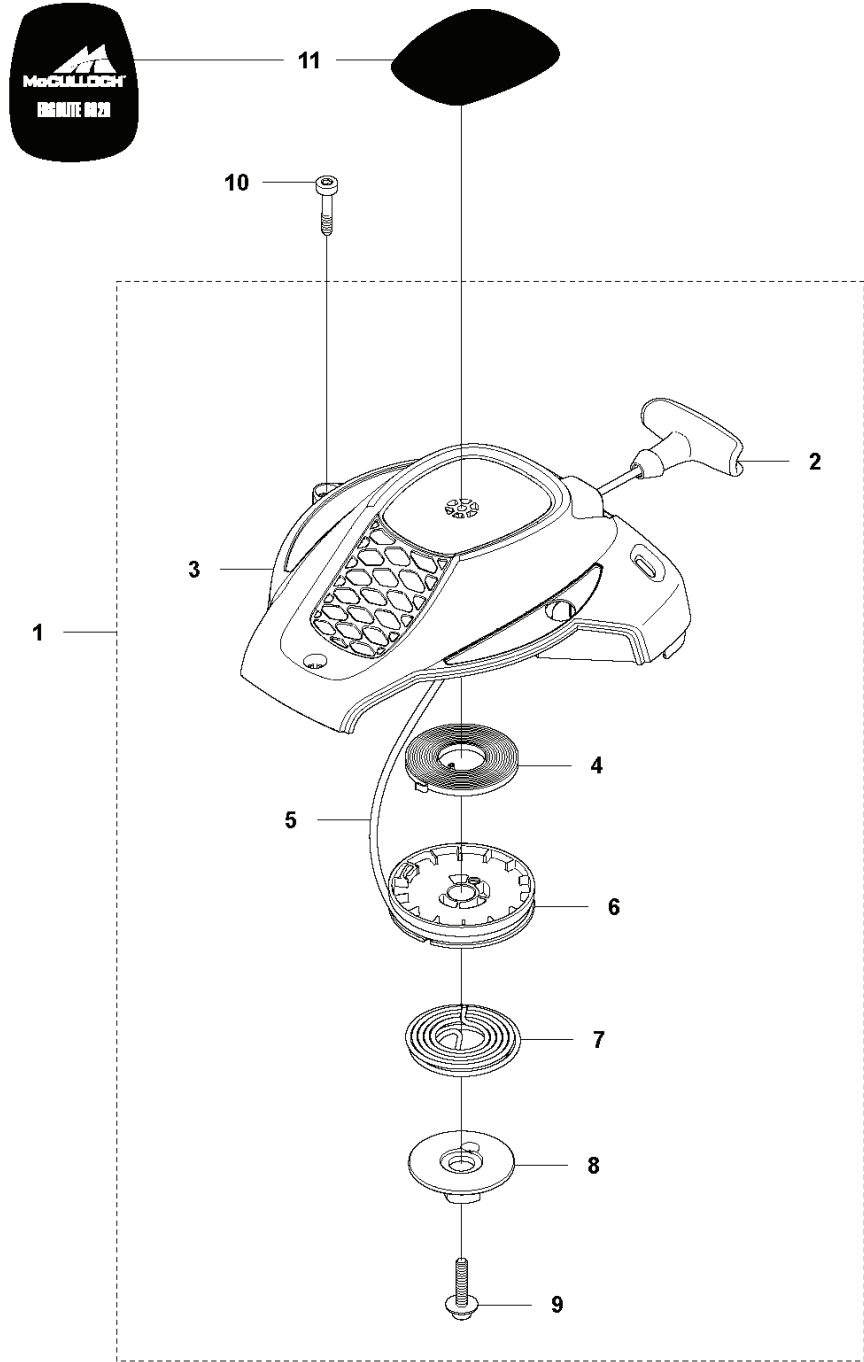

# **SPARE PARTS LIST**

**K ErgoLite 6028  
HANDLE**

---

REF.	PART NO.	DESCRIPTION	REMARK	QTY.	KIT
1	576643501	REAR HANDLE		1	
2	504089703	THROTTLE LOCKOUT		1	
3	504089403	THROTTLE CONTROL		1	
4	504089601	SPRING		1	
5	576643401	REAR HANDLE		1	
6	537419001	SWITCH		1	
7	574488802	SHORT CIRCUIT CABLE		1	
8	575572101	THROTTLE CABLE ASSY		1	
9	523015402	HANDLE HOLDER		1	
10	573925801	SCREW ITXSCFT		6	
11	525633501	ANTIVIBRATION ELEMENT		4	
12	525633701	SLEEVE		2	
13	734181455	WASHER		4	
14	544218405	SCREW ITXSCM		2	
15	587130002	LABEL		1	
16	544218403	SCREW ITXSCM		2	
17	525633601	ANTIVIBRATION ELEMENT		4	
18	525633801	SLEEVE		2	
19	576643201	FRONT HANDLE		1	
20	575232002	O-RING		1	
21	576643602	LOCKING BUTTON		1	
22	504089801	RECOIL SPRING		1	

**E** ErgoLite 6028  
IGNITION SYSTEM

---

REF.	PART NO.	DESCRIPTION	REMARK	QTY.	KIT
1	525739501	FLYWHEEL ASSY		1	
2	525637101	STARTER PAWL		2	1
3	573951501	SPRING		2	1
4	735583000	WASHER		2	1
5	731711651	HEXAGON NUT FLANGE		1	
6	590710201	SPARK PLUG		1	
7	525755101	SCREW ITXSCFM		2	
8	585074002	IGNITION MODULE		1	
9	501485601	CONTACT SPRING		1	8
10	577572501	SPARK PLUG CAP		1	8

**A** ErgoLite 6028  
STARTER

---

REF.	PART NO.	DESCRIPTION	REMARK	QTY.	KIT
1	576637601	STARTER ASSY		1	
2	577271601	STARTER HANDLE		1	1
3	576637701	STARTER HOUSING		1	1
4	575896401	SPRING		1	1
5	574286902	STARTER ROPE		1	1
6	523010701	STARTER PULLEY		1	1
7	523011001	SPRING		1	1
8	523011201	DRIVER		1	1
9	577226103	SCREW ITXSCT		1	1
10	504088001	SCREW ITXSCT		4	
11	578909402	DECAL		1	