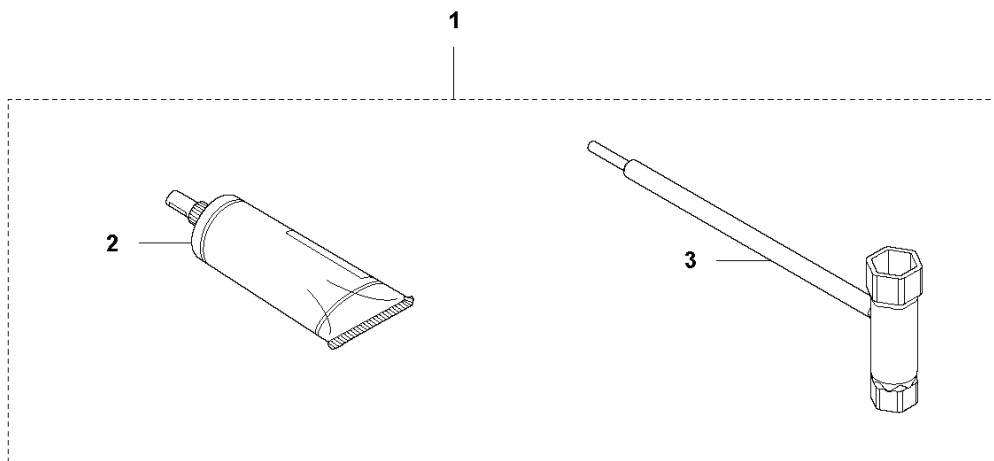

N ErgoLite 6028
ACCESSORIES

REF.	PART NO.	DESCRIPTION	REMARK	QTY.	KIT
1	577501201	ACCESSORY BAG		1	
2	577765601	GREASE		1	1
3	575738201	COMBINATION WRENCH		1	1
8	544142201	GREASE	UL22	1	
9	544142101	GREASE	UL21	1	
10	588814801	GREASE	Shell Gardus	1