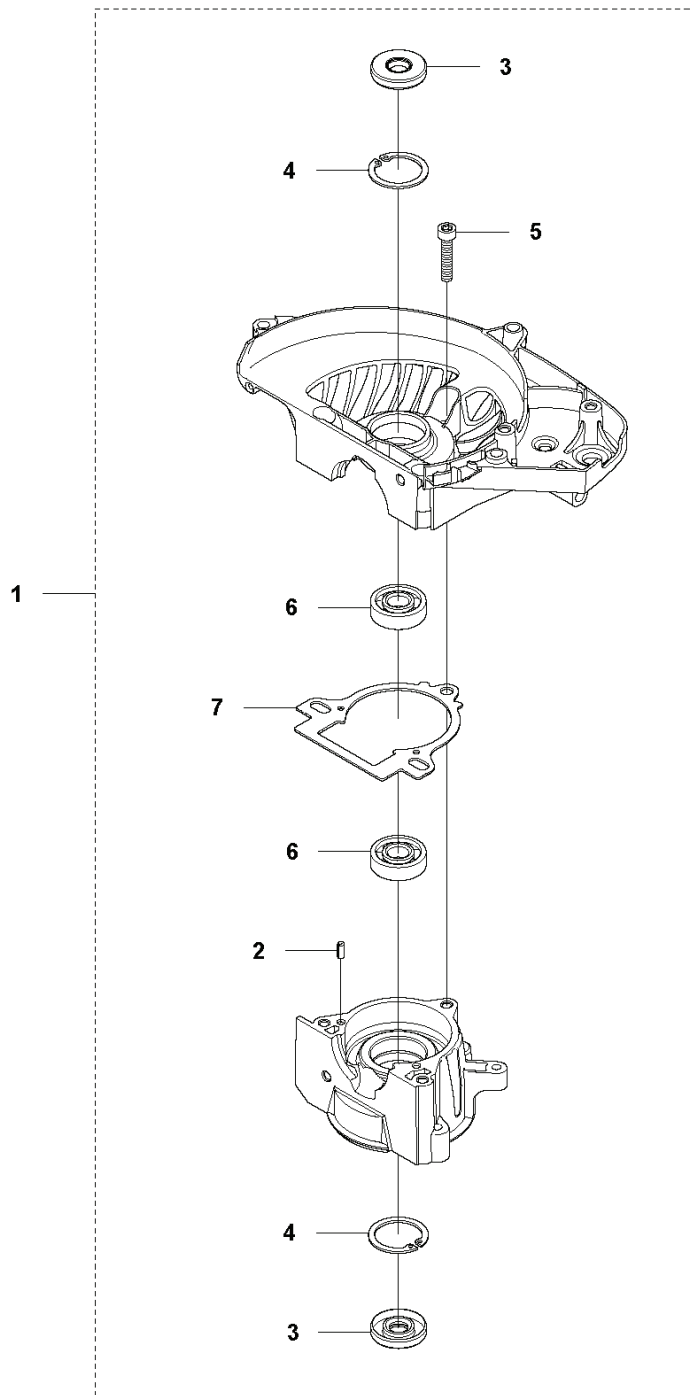

H ErgoLite 6028
CRANKCASE

REF.	PART NO.	DESCRIPTION	REMARK	QTY.	KIT
1	577669901	CRANKCASE		1	
2	522878401	PIN		2	1
3	525637301	SEALING RING		2	1
4	735312710	CIRCLIP		2	1
5	525825001	SCREW ITXSCM		3	1
6	525728401	BALL BEARING		2	1
7	525521901	GASKET		1	1