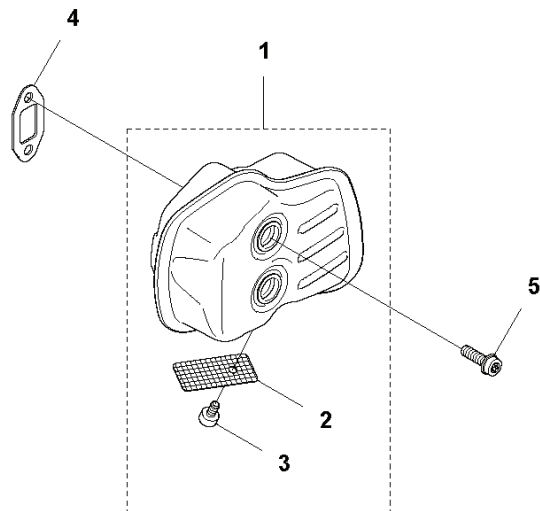

F ErgoLite 6028
MUFFLER

REF.	PART NO.	DESCRIPTION	REMARK	QTY.	KIT
1	523032601	MUFFLER ASSY		1	
2	525741601	SPARK ARRESTER		1	1
3	504087901	SCREW ITXSCM		1	1
4	522997301	GASKET		1	
5	525755101	SCREW ITXSCFM		2