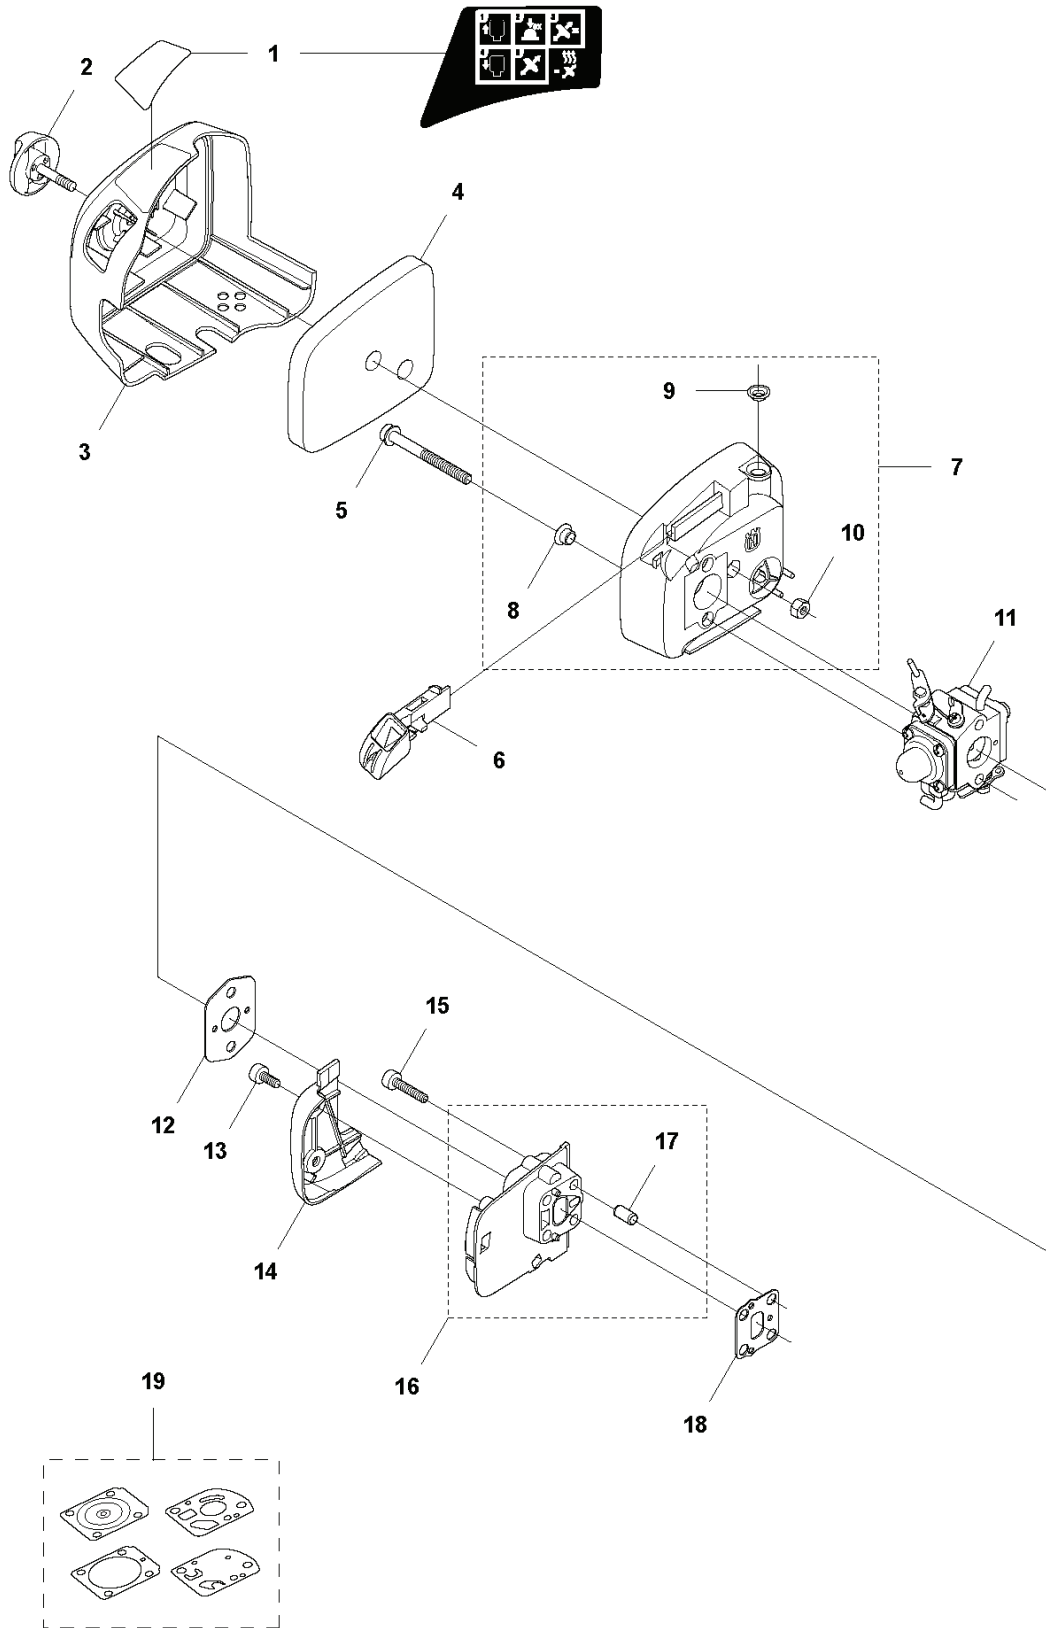

# **SPARE PARTS LIST**

**K ErgoLite 6028  
HANDLE**

---

REF.	PART NO.	DESCRIPTION	REMARK	QTY.	KIT
1	576643501	REAR HANDLE		1	
2	504089703	THROTTLE LOCKOUT		1	
3	504089403	THROTTLE CONTROL		1	
4	504089601	SPRING		1	
5	576643401	REAR HANDLE		1	
6	537419001	SWITCH		1	
7	574488802	SHORT CIRCUIT CABLE		1	
8	575572101	THROTTLE CABLE ASSY		1	
9	523015402	HANDLE HOLDER		1	
10	573925801	SCREW ITXSCFT		6	
11	525633501	ANTIVIBRATION ELEMENT		4	
12	525633701	SLEEVE		2	
13	734181455	WASHER		4	
14	544218405	SCREW ITXSCM		2	
15	587130002	LABEL		1	
16	544218403	SCREW ITXSCM		2	
17	525633601	ANTIVIBRATION ELEMENT		4	
18	525633801	SLEEVE		2	
19	576643201	FRONT HANDLE		1	
20	575232002	O-RING		1	
21	576643602	LOCKING BUTTON		1	
22	504089801	RECOIL SPRING		1	

**A** ErgoLite 6028  
STARTER

---

REF.	PART NO.	DESCRIPTION	REMARK	QTY.	KIT
1	576637601	STARTER ASSY		1	
2	577271601	STARTER HANDLE		1	1
3	576637701	STARTER HOUSING		1	1
4	575896401	SPRING		1	1
5	574286902	STARTER ROPE		1	1
6	523010701	STARTER PULLEY		1	1
7	523011001	SPRING		1	1
8	523011201	DRIVER		1	1
9	577226103	SCREW ITXSCT		1	1
10	504088001	SCREW ITXSCT		4	
11	578909402	DECAL		1	

**C** ErgoLite 6028  
CARBURETOR & AIRFILTER

REF.	PART NO.	DESCRIPTION	REMARK	QTY.	KIT
1	578909501	DECAL		1	
2	537213202	KNOB		1	
3	576643101	AIR FILTER COVER		1	
4	523013401	AIR FILTER		1	
5	573925802	SCREW ITXSCFT		2	
6	523012501	CHOKE		1	
7	523012702	FILTER HOLDER ASSY		1	
8	544105802	TUBULAR RIVET		2	7
9	544105803	TUBULAR RIVET		1	7
10	731231401	HEXAGON NUT		1	7
11	523012401	CARBURETTOR		1	
12	525548501	GASKET		1	
13	574444002	SCREW ITXSCFT		2	
14	576277502	BRACKET		1	
15	525760904	SCREW ITXSCM		4	
16	525741702	MANIFOLD		1	
17	522911301	TUBULAR RIVET		4	16
18	522918501	GASKET		1	
19	588986001	CARBURETTOR KIT		1	