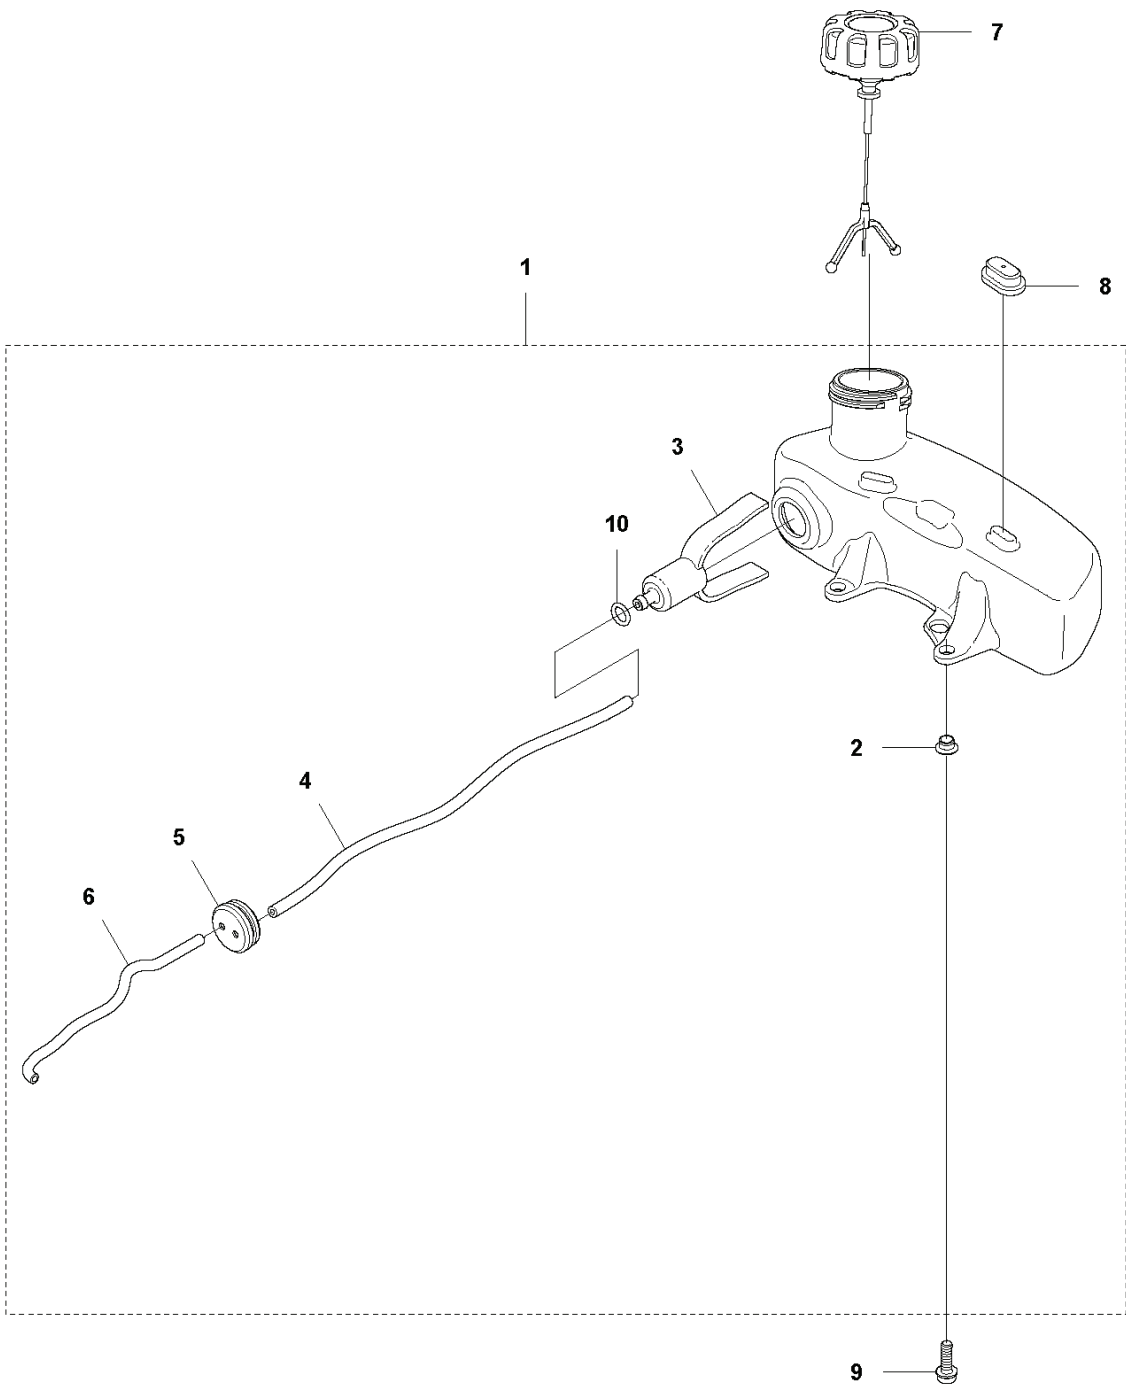

D ErgoLite 6028
FUEL TANK

REF.	PART NO.	DESCRIPTION	REMARK	QTY.	KIT
1	523014203	TANK ASSY		1	
2	544105802	TUBULAR RIVET		2	1
3	574603901	FUEL FILTER		1	1
4	544325002	FUEL HOSE	300mm	1	1
5	575553801	GROMMET		1	1
6	574600201	HOSE	150mm	1	1
7	590324602	TANK CAP ASSY		1	
8	525822001	FUEL TANK ISOLATOR		2	
9	525755101	SCREW ITXSCFM		2	
10	537184901	O-RING		1	1