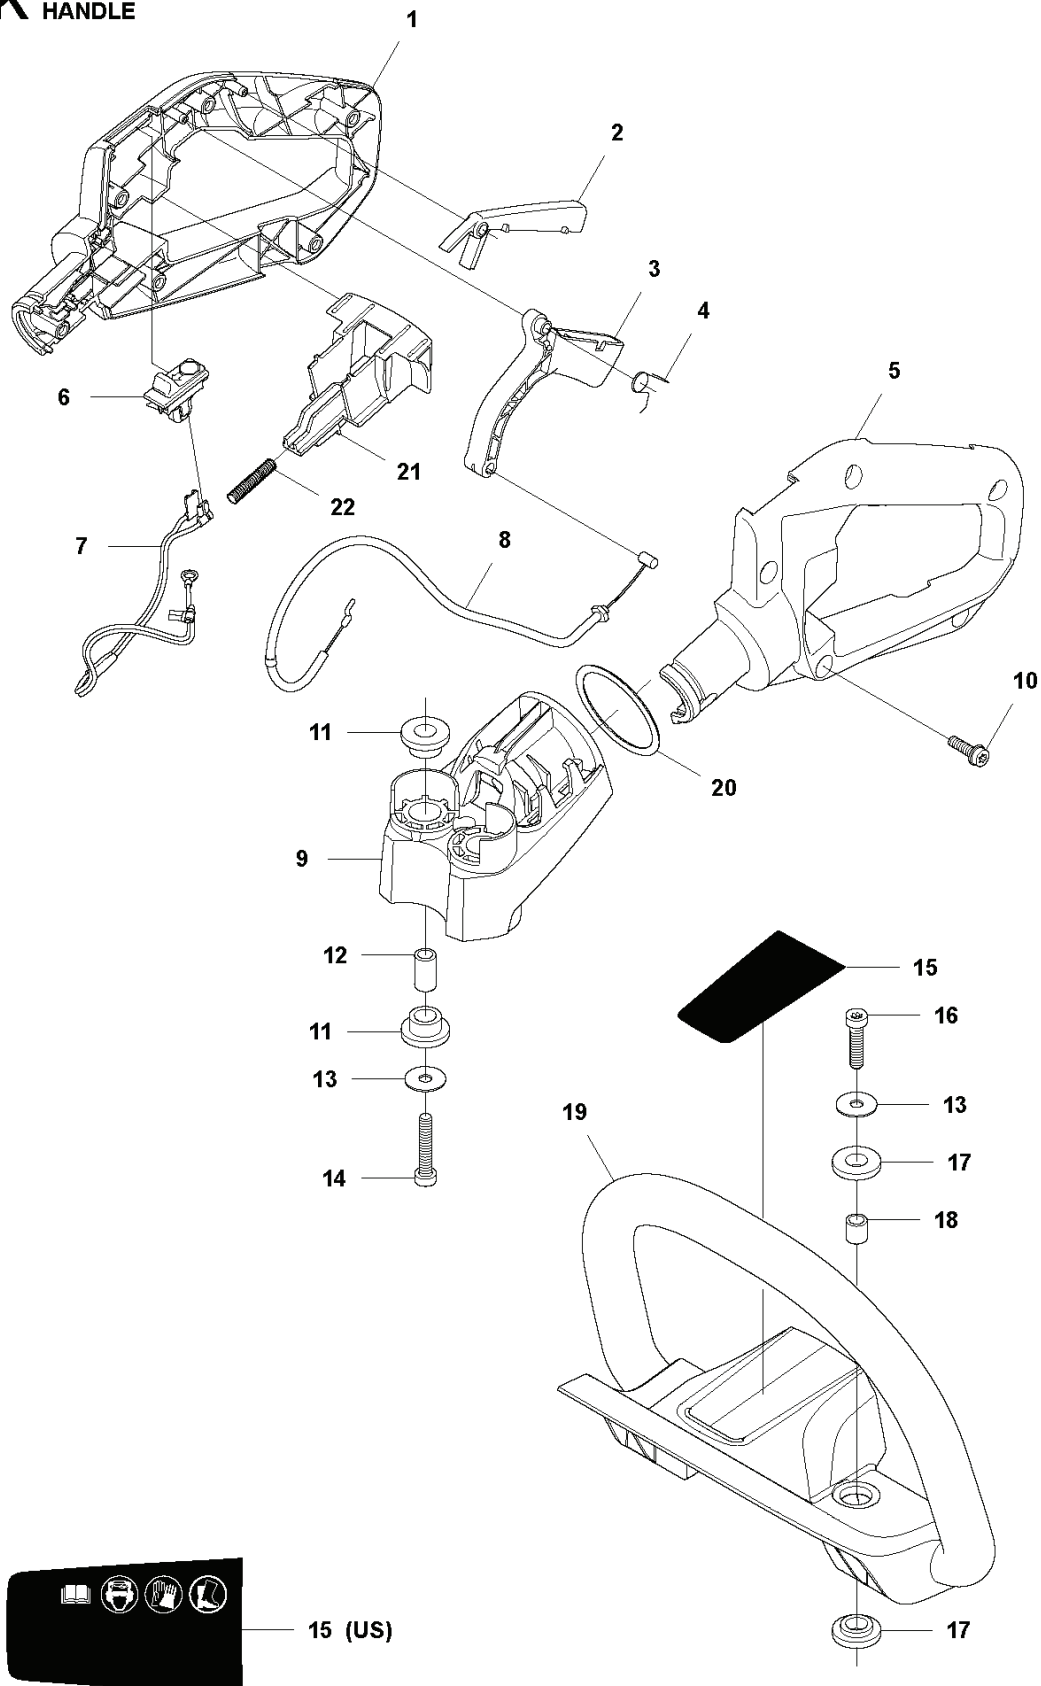

# **SPARE PARTS LIST**

**K ErgoLite 6028  
HANDLE**

---

REF.	PART NO.	DESCRIPTION	REMARK	QTY.	KIT
1	576643501	REAR HANDLE		1	
2	504089703	THROTTLE LOCKOUT		1	
3	504089403	THROTTLE CONTROL		1	
4	504089601	SPRING		1	
5	576643401	REAR HANDLE		1	
6	537419001	SWITCH		1	
7	574488802	SHORT CIRCUIT CABLE		1	
8	575572101	THROTTLE CABLE ASSY		1	
9	523015402	HANDLE HOLDER		1	
10	573925801	SCREW ITXSCFT		6	
11	525633501	ANTIVIBRATION ELEMENT		4	
12	525633701	SLEEVE		2	
13	734181455	WASHER		4	
14	544218405	SCREW ITXSCM		2	
15	587130002	LABEL		1	
16	544218403	SCREW ITXSCM		2	
17	525633601	ANTIVIBRATION ELEMENT		4	
18	525633801	SLEEVE		2	
19	576643201	FRONT HANDLE		1	
20	575232002	O-RING		1	
21	576643602	LOCKING BUTTON		1	
22	504089801	RECOIL SPRING		1	

**E** ErgoLite 6028  
IGNITION SYSTEM

---

REF.	PART NO.	DESCRIPTION	REMARK	QTY.	KIT
1	525739501	FLYWHEEL ASSY		1	
2	525637101	STARTER PAWL		2	1
3	573951501	SPRING		2	1
4	735583000	WASHER		2	1
5	731711651	HEXAGON NUT FLANGE		1	
6	590710201	SPARK PLUG		1	
7	525755101	SCREW ITXSCFM		2	
8	585074002	IGNITION MODULE		1	
9	501485601	CONTACT SPRING		1	8
10	577572501	SPARK PLUG CAP		1	8

**A** ErgoLite 6028  
STARTER

---

REF.	PART NO.	DESCRIPTION	REMARK	QTY.	KIT
1	576637601	STARTER ASSY		1	
2	577271601	STARTER HANDLE		1	1
3	576637701	STARTER HOUSING		1	1
4	575896401	SPRING		1	1
5	574286902	STARTER ROPE		1	1
6	523010701	STARTER PULLEY		1	1
7	523011001	SPRING		1	1
8	523011201	DRIVER		1	1
9	577226103	SCREW ITXSCT		1	1
10	504088001	SCREW ITXSCT		4	
11	578909402	DECAL		1	