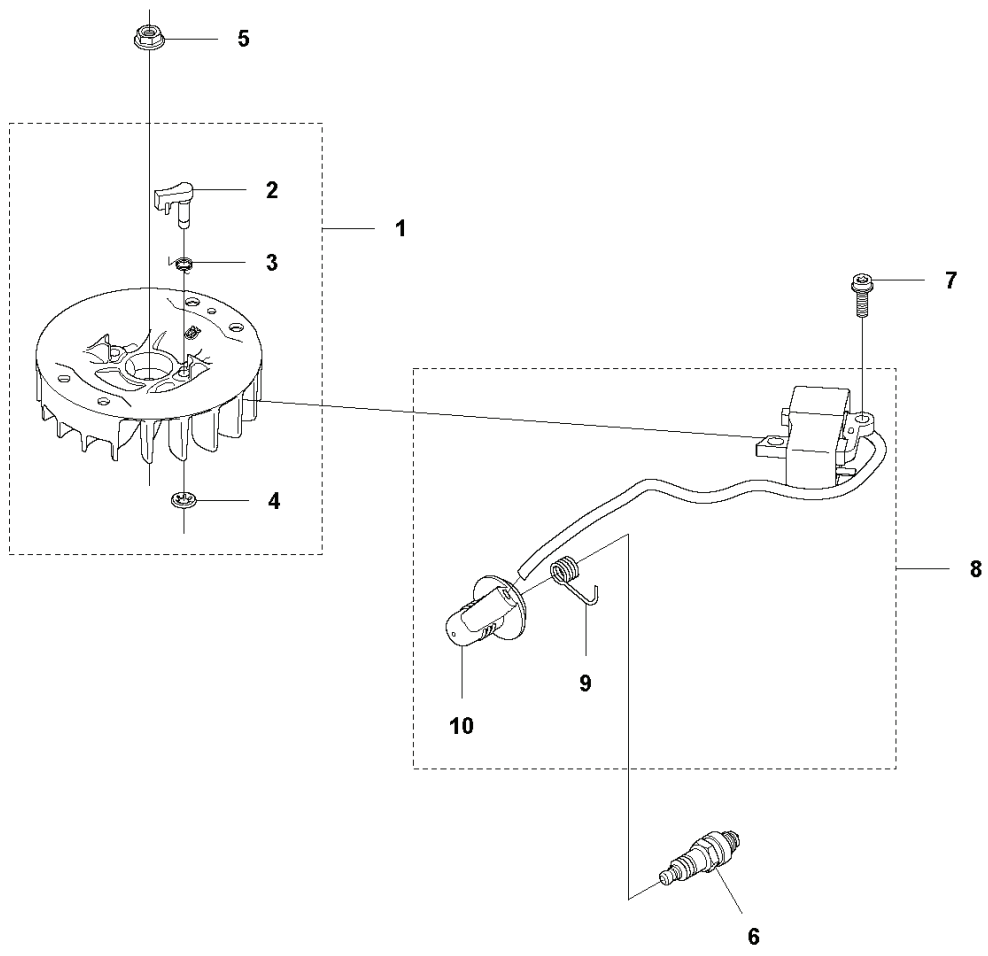

# **SPARE PARTS LIST**

**K ErgoLite 6028  
HANDLE**

---

REF.	PART NO.	DESCRIPTION	REMARK	QTY.	KIT
1	576643501	REAR HANDLE		1	
2	504089703	THROTTLE LOCKOUT		1	
3	504089403	THROTTLE CONTROL		1	
4	504089601	SPRING		1	
5	576643401	REAR HANDLE		1	
6	537419001	SWITCH		1	
7	574488802	SHORT CIRCUIT CABLE		1	
8	575572101	THROTTLE CABLE ASSY		1	
9	523015402	HANDLE HOLDER		1	
10	573925801	SCREW ITXSCFT		6	
11	525633501	ANTIVIBRATION ELEMENT		4	
12	525633701	SLEEVE		2	
13	734181455	WASHER		4	
14	544218405	SCREW ITXSCM		2	
15	587130002	LABEL		1	
16	544218403	SCREW ITXSCM		2	
17	525633601	ANTIVIBRATION ELEMENT		4	
18	525633801	SLEEVE		2	
19	576643201	FRONT HANDLE		1	
20	575232002	O-RING		1	
21	576643602	LOCKING BUTTON		1	
22	504089801	RECOIL SPRING		1	

**E** ErgoLite 6028  
IGNITION SYSTEM

---

REF.	PART NO.	DESCRIPTION	REMARK	QTY.	KIT
1	525739501	FLYWHEEL ASSY		1	
2	525637101	STARTER PAWL		2	1
3	573951501	SPRING		2	1
4	735583000	WASHER		2	1
5	731711651	HEXAGON NUT FLANGE		1	
6	590710201	SPARK PLUG		1	
7	525755101	SCREW ITXSCFM		2	
8	585074002	IGNITION MODULE		1	
9	501485601	CONTACT SPRING		1	8
10	577572501	SPARK PLUG CAP		1	8

**C** ErgoLite 6028  
CARBURETOR & AIRFILTER

REF.	PART NO.	DESCRIPTION	REMARK	QTY.	KIT
1	578909501	DECAL		1	
2	537213202	KNOB		1	
3	576643101	AIR FILTER COVER		1	
4	523013401	AIR FILTER		1	
5	573925802	SCREW ITXSCFT		2	
6	523012501	CHOKE		1	
7	523012702	FILTER HOLDER ASSY		1	
8	544105802	TUBULAR RIVET		2	7
9	544105803	TUBULAR RIVET		1	7
10	731231401	HEXAGON NUT		1	7
11	523012401	CARBURETTOR		1	
12	525548501	GASKET		1	
13	574444002	SCREW ITXSCFT		2	
14	576277502	BRACKET		1	
15	525760904	SCREW ITXSCM		4	
16	525741702	MANIFOLD		1	
17	522911301	TUBULAR RIVET		4	16
18	522918501	GASKET		1	
19	588986001	CARBURETTOR KIT		1	