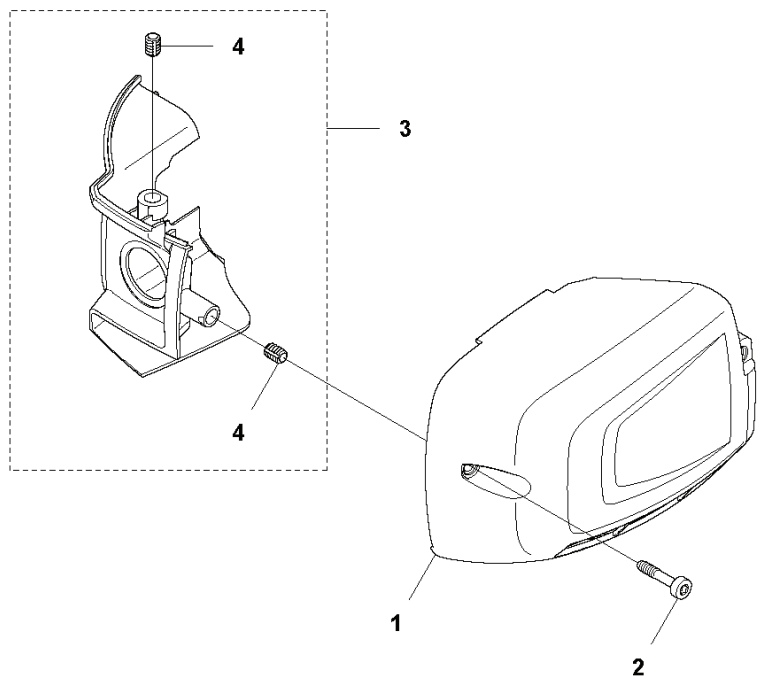

B ErgoLite 6028
CYLINDER COVER

REF.	PART NO.	DESCRIPTION	REMARK	QTY.	KIT
1	576642501	HEAT PROTECTOR		1	
2	504088001	SCREW ITXSCM		2	
3	576638201	CYLINDER COVER ASSY		1	
4	575434601	THREAD BUSHING		2	3