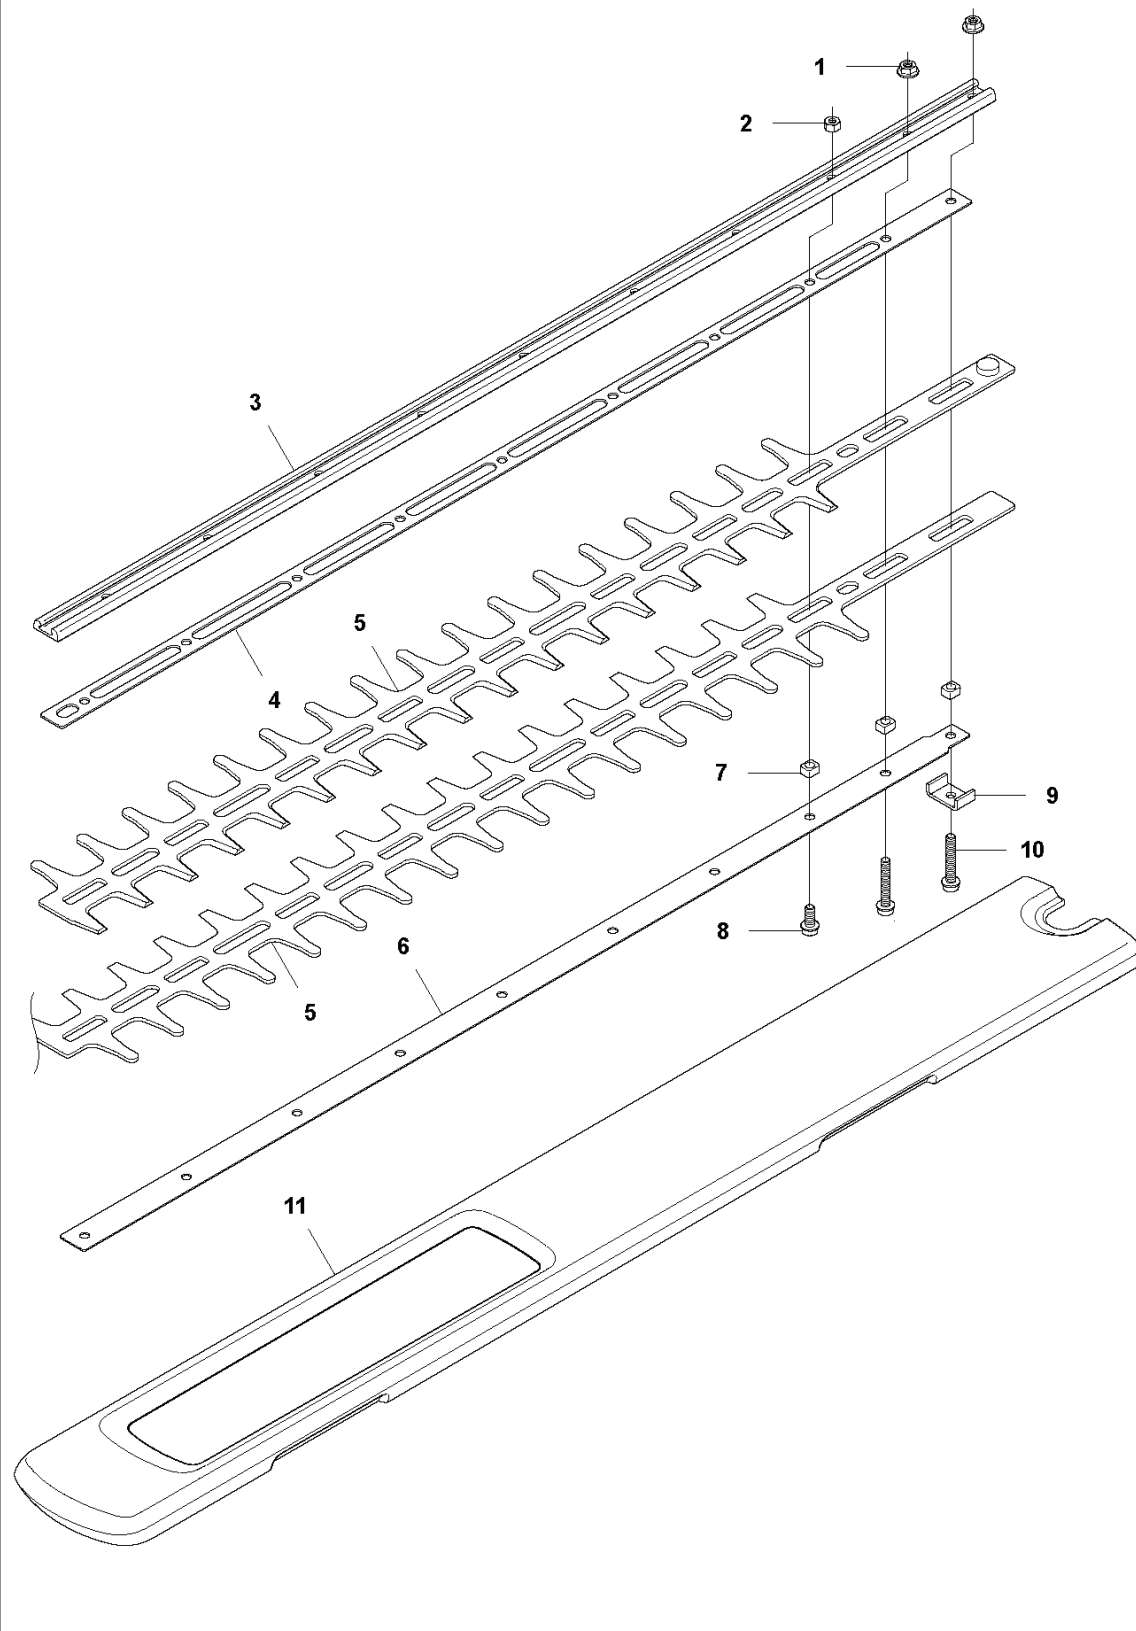

**L ErgoLite 6028  
CLUTCH & GEARBOX**

---

REF.	PART NO.	DESCRIPTION	REMARK	QTY.	KIT
1	597768201	GEAR HOUSING ASSY		1	
2	738210104	BALL BEARING		2	1
3	525528101	PEN		1	1
4	506449301	CIRCLIP		1	1
5	504084701	CLUTCH ASSY		1	
6	525528401	CLUTCH DRUM ASSY		1	
7	544218403	SCREW ITXSCM		3	
8	575659901	GASKET		1	
9	523013601	EXHAUST PIPE ASSY		1	
10	525755101	SCREW ITXSCFM		1	
11	525528201	WEAR PLATE		2	
12	525528901	GEAR WHEEL SHAFT		1	
13	525528701	CONNECTING ROD		2	
14	525528801	GEAR WHEEL		1	
15	525529001	GASKET		1	
16	525528301	HUB CAP		1	
17	525755101	SCREW ITXSCFM		6	
18	575484101	PLUG		1	

**H** ErgoLite 6028  
CRANKCASE

---

REF.	PART NO.	DESCRIPTION	REMARK	QTY.	KIT
1	577669901	CRANKCASE		1	
2	522878401	PIN		2	1
3	525637301	SEALING RING		2	1
4	735312710	CIRCLIP		2	1
5	525825001	SCREW ITXSCM		3	1
6	525728401	BALL BEARING		2	1
7	525521901	GASKET		1	1

**J** ErgoLite 6028  
CRANK SHAFT

---

REF.	PART NO.	DESCRIPTION	REMARK	QTY.	KIT
1	577670001	CRANKSHAFT KIT		1	
2	575504901	NEEDLE BEARING		1	
3	525637301	SEALING RING		2	
4	525728401	BALL BEARING		2	

**M** ErgoLite 6028  
CUTTING EQUIPMENT