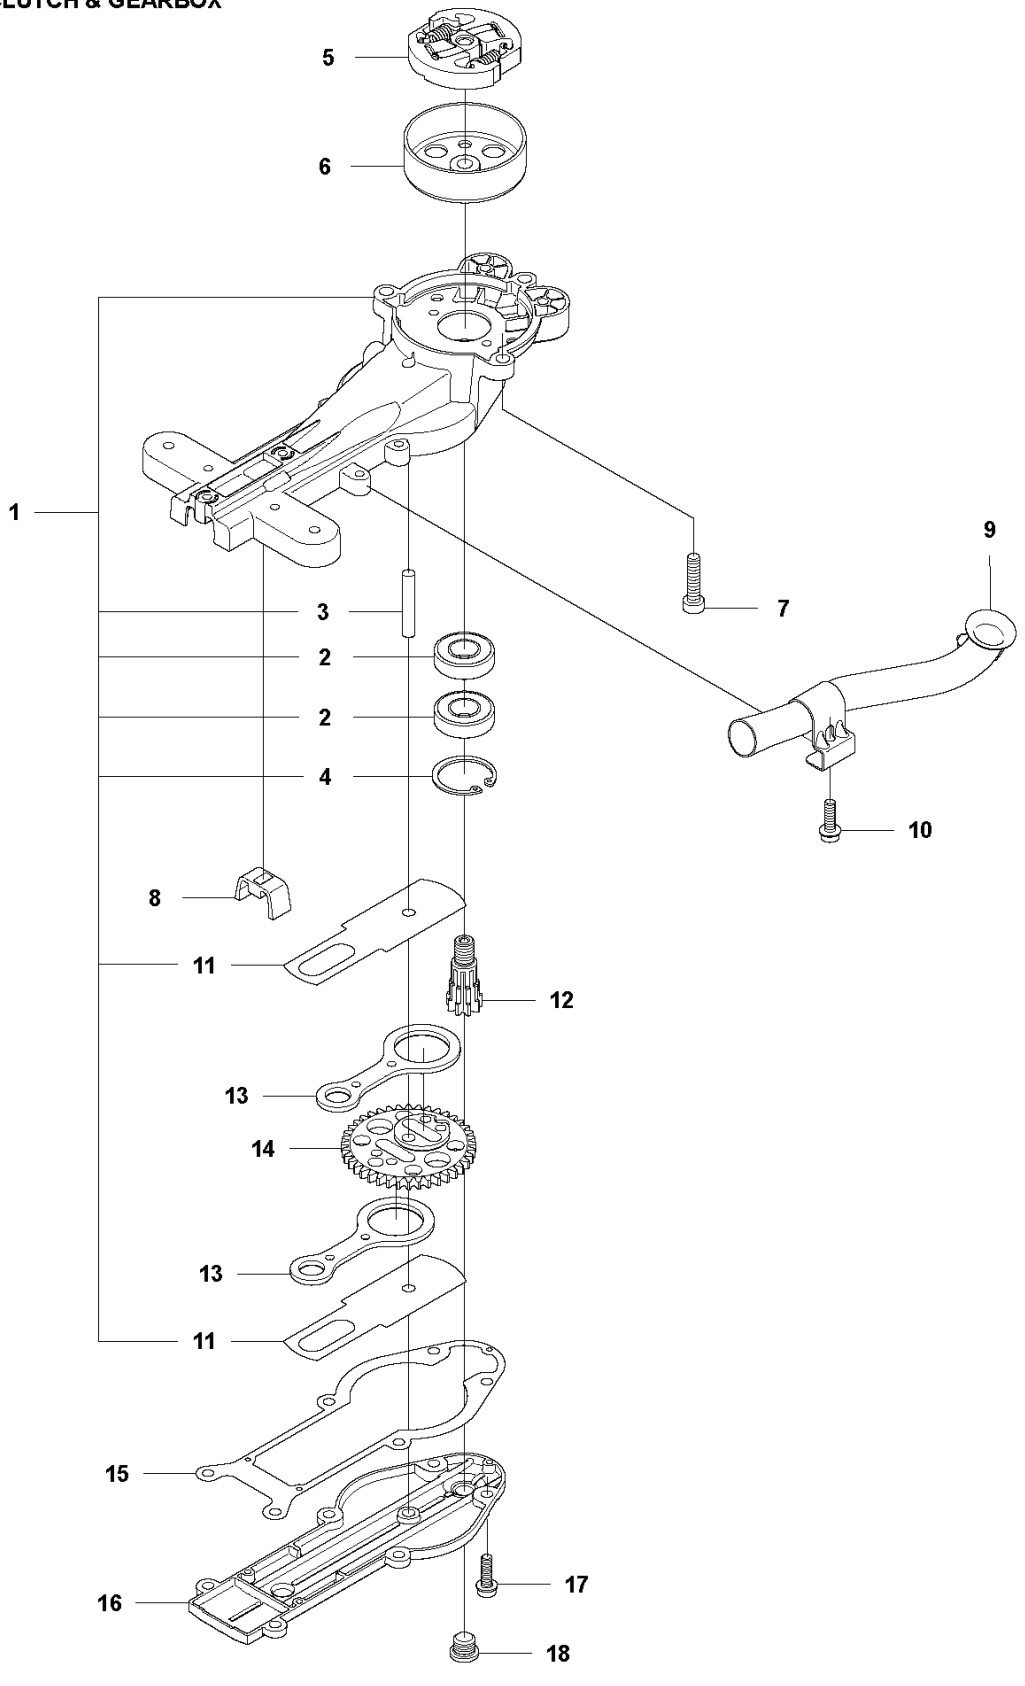

**L ErgoLite 6028
CLUTCH & GEARBOX**

REF.	PART NO.	DESCRIPTION	REMARK	QTY.	KIT
1	597768201	GEAR HOUSING ASSY		1	
2	738210104	BALL BEARING		2	1
3	525528101	PEN		1	1
4	506449301	CIRCLIP		1	1
5	504084701	CLUTCH ASSY		1	
6	525528401	CLUTCH DRUM ASSY		1	
7	544218403	SCREW ITXSCM		3	
8	575659901	GASKET		1	
9	523013601	EXHAUST PIPE ASSY		1	
10	525755101	SCREW ITXSCFM		1	
11	525528201	WEAR PLATE		2	
12	525528901	GEAR WHEEL SHAFT		1	
13	525528701	CONNECTING ROD		2	
14	525528801	GEAR WHEEL		1	
15	525529001	GASKET		1	
16	525528301	HUB CAP		1	
17	525755101	SCREW ITXSCFM		6	
18	575484101	PLUG		1