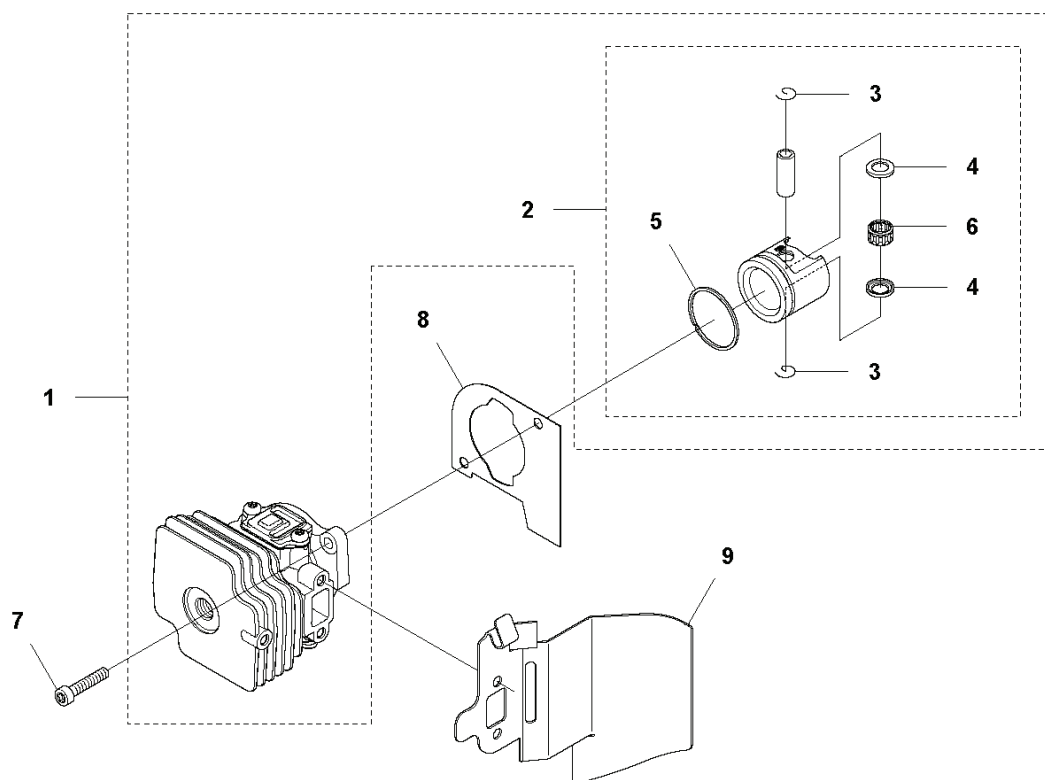

G ErgoLite 6028
CYLINDER & PISTON

REF.	PART NO.	DESCRIPTION	REMARK	QTY.	KIT
1	577380301	CYLINDER		1	
2	510223602	PISTON ASSY		1	1
3	737440800	CIRCLIP		2	1.2
4	525577701	WASHER		2	1.2
5	505155801	PISTON RING		1	1.2
6	575504901	NEEDLE BEARING		1	1.2
7	525825001	SCREW ITXSCM		2	
8	525522101	GASKET		1	
9	523013501	HEAT DEFLECTOR		1