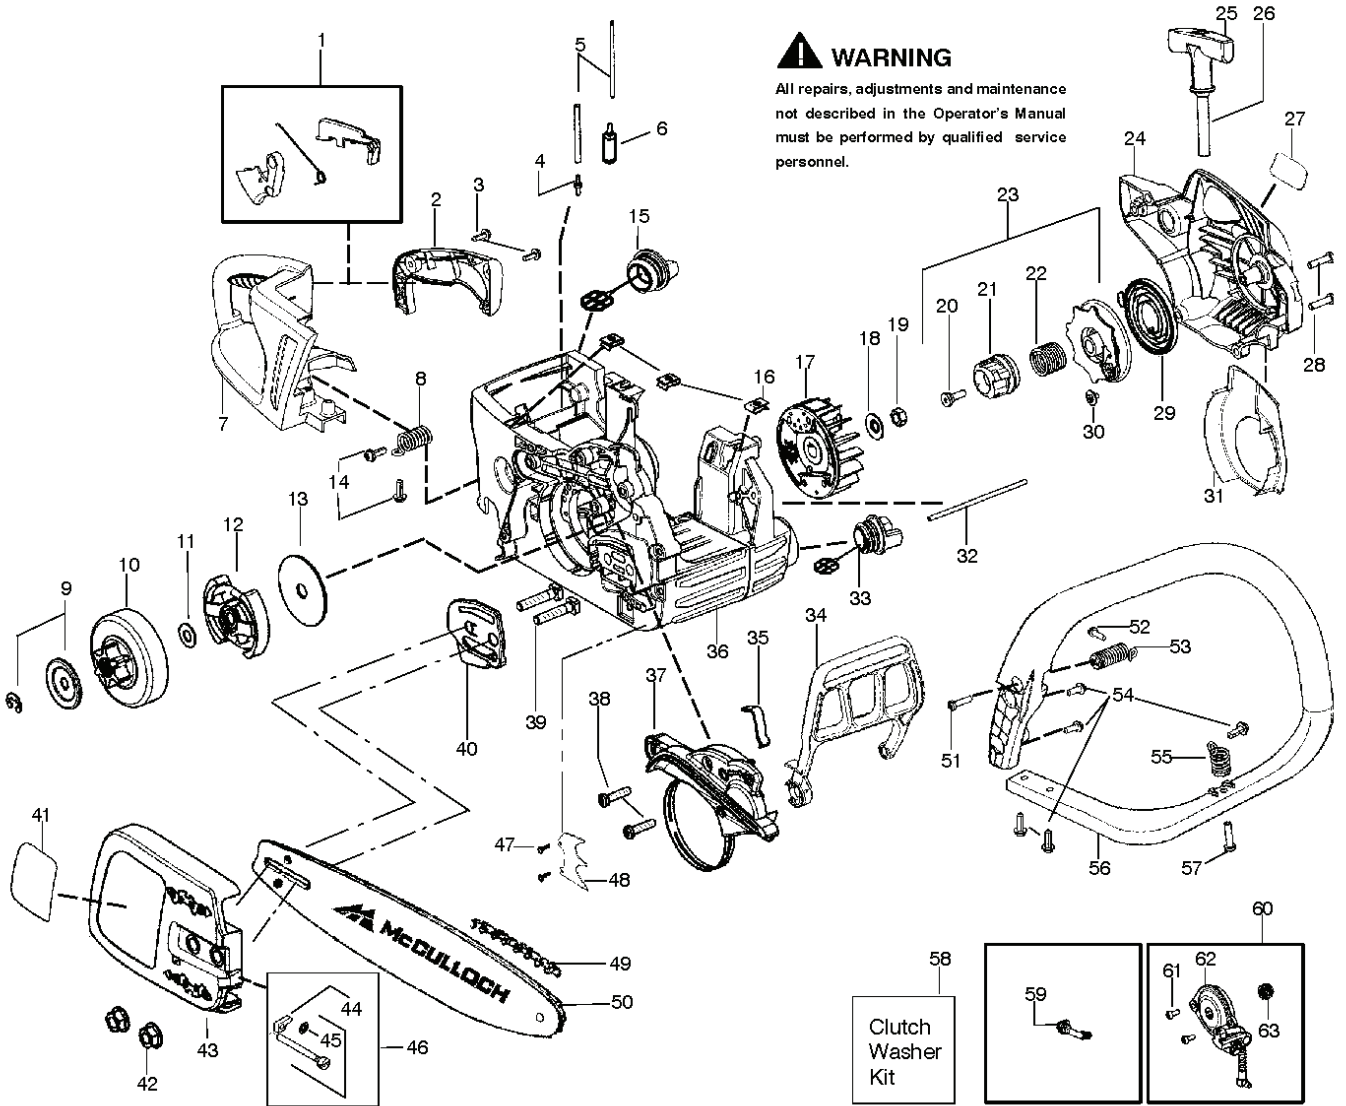

CS400, 2012-07

SPARE PARTS LIST

⚠ WARNING

All repairs, adjustments and maintenance not described in the Operator's Manual must be performed by qualified service personnel.

REF.	PART NO.	DESCRIPTION	REMARK	QTY.	KIT
1	580864201	TRIGGER		0	
2	545011912	COVER		0	
3	530016433	SCREW		0	
4	530023877	NIPPLE		0	
5	580727101	FUEL HOSE		0	
6	530095646	FILTER		0	
7	545012112	REAR HANDLE		0	
8	530059475	SPRING		0	
9	000000000	W/O DESCRIPTION	REF #58	0	
10	530057905	CLUTCH DRUM		0	
11	000000000	W/O DESCRIPTION	REF #58	0	
12	530057907	CLUTCH ASSY		0	
13	530016419	WASHER		0	
14	530015906	SCREW		0	
15	577858501	ASSEMBLY		0	
16	530015922	NUT		0	
17	545016308	FLYWHEEL ASSY		0	
18	530015127	WASHER		0	
19	530016134	NUT		0	
20	530021179	SCREW		0	
21	530059677	SLEEVE		0	
22	530021180	SPRING		0	
23	530071966	STARTER PULLEY	"INCL #20, 21, 22, 30"	0	
24	545045901	HSG FAN EURO BLACK		0	
25	580835201	STARTER HANDLE		0	
26	530069232	STARTER ROPE		0	
27	580767001	DECAL		0	
28	530016432	SCREW		0	
29	576657801	SPRING		0	
30	530016080	SCREW		0	
31	580678501	BAFFLE		0	
32	530058786	ASSEMBLY		0	
33	530057236	TANK		0	
34	530057880	HAND-GUARD		0	
35	530016416	SPRING		0	
36	579061501	CHASSIS	"INCL #4, 5, 8, 14, 15, 16, 32, 33, 35, 39, 55"	0	
37	530071893	KIT		0	
38	530016432	SCREW		0	
39	530016133	BOLT		0	
40	530057910	PLATE BAR MOUNTING		0	
41	581054601	DECAL		0	
42	530015917	NUT		0	
43	545012201	CLUTCH COVER ASSY	INCL #46	0	
44	530015826	PEN		0	
45	530038593	RETAINER		0	
46	530069611	RETAINER	"INCL #44, 45"	0	
47	530016439	SCREW		0	
48	530014381	FELLING DOG	INCL #47	0	
49	579579901	CHAIN		0	
50	580849001	BAR		0	
51	530016432	SCREW		0	
52	530016443	SCREW		0	
53	530059480	SPRING		0	
54	530015906	SCREW		0	
55	530059479	SPRING		0	
56	530057878	HANDLE		0	
57	530016432	SCREW		0	
58	530071945	KIT	"INCL #9, 11"	0	
59	530057924	ASSEMBLY		0	
60	530071891	KIT	"INCL #61, 62, 63"	0	
61	545227101	SCREW		0	
62	530057931	OIL PUMP ASSY		0	
63	530037820	WORM GEAR		0	