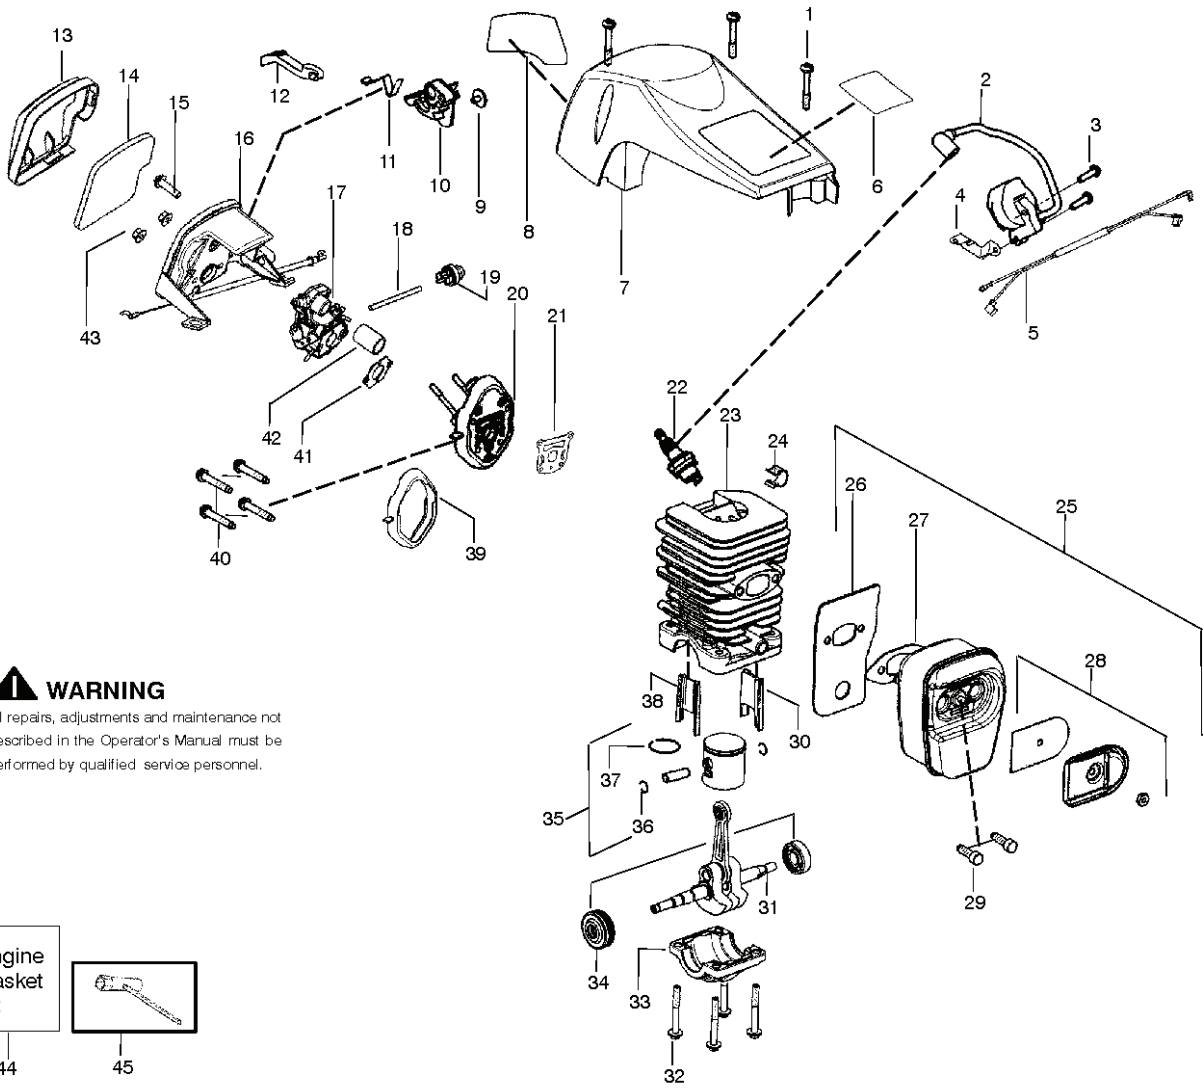

CS400, 2012-07

SPARE PARTS LIST

⚠ WARNING

All repairs, adjustments and maintenance not described in the Operator's Manual must be performed by qualified service personnel.

REF.	PART NO.	DESCRIPTION	REMARK	QTY.	KIT
1	580864201	TRIGGER		0	
2	545011912	COVER		0	
3	530016433	SCREW		0	
4	530023877	NIPPLE		0	
5	580727101	FUEL HOSE		0	
6	530095646	FILTER		0	
7	545012112	REAR HANDLE		0	
8	530059475	SPRING		0	
9	000000000	W/O DESCRIPTION	REF #58	0	
10	530057905	CLUTCH DRUM		0	
11	000000000	W/O DESCRIPTION	REF #58	0	
12	530057907	CLUTCH ASSY		0	
13	530016419	WASHER		0	
14	530015906	SCREW		0	
15	577858501	ASSEMBLY		0	
16	530015922	NUT		0	
17	545016308	FLYWHEEL ASSY		0	
18	530015127	WASHER		0	
19	530016134	NUT		0	
20	530021179	SCREW		0	
21	530059677	SLEEVE		0	
22	530021180	SPRING		0	
23	530071966	STARTER PULLEY	"INCL #20, 21, 22, 30"	0	
24	545045901	HSG FAN EURO BLACK		0	
25	580835201	STARTER HANDLE		0	
26	530069232	STARTER ROPE		0	
27	580767001	DECAL		0	
28	530016432	SCREW		0	
29	576657801	SPRING		0	
30	530016080	SCREW		0	
31	580678501	BAFFLE		0	
32	530058786	ASSEMBLY		0	
33	530057236	TANK		0	
34	530057880	HAND-GUARD		0	
35	530016416	SPRING		0	
36	579061501	CHASSIS	"INCL #4, 5, 8, 14, 15, 16, 32, 33, 35, 39, 55"	0	
37	530071893	KIT		0	
38	530016432	SCREW		0	
39	530016133	BOLT		0	
40	530057910	PLATE BAR MOUNTING		0	
41	581054601	DECAL		0	
42	530015917	NUT		0	
43	545012201	CLUTCH COVER ASSY	INCL #46	0	
44	530015826	PEN		0	
45	530038593	RETAINER		0	
46	530069611	RETAINER	"INCL #44, 45"	0	
47	530016439	SCREW		0	
48	530014381	FELLING DOG	INCL #47	0	
49	579579901	CHAIN		0	
50	580849001	BAR		0	
51	530016432	SCREW		0	
52	530016443	SCREW		0	
53	530059480	SPRING		0	
54	530015906	SCREW		0	
55	530059479	SPRING		0	
56	530057878	HANDLE		0	
57	530016432	SCREW		0	
58	530071945	KIT	"INCL #9, 11"	0	
59	530057924	ASSEMBLY		0	
60	530071891	KIT	"INCL #61, 62, 63"	0	
61	545227101	SCREW		0	
62	530057931	OIL PUMP ASSY		0	
63	530037820	WORM GEAR		0	