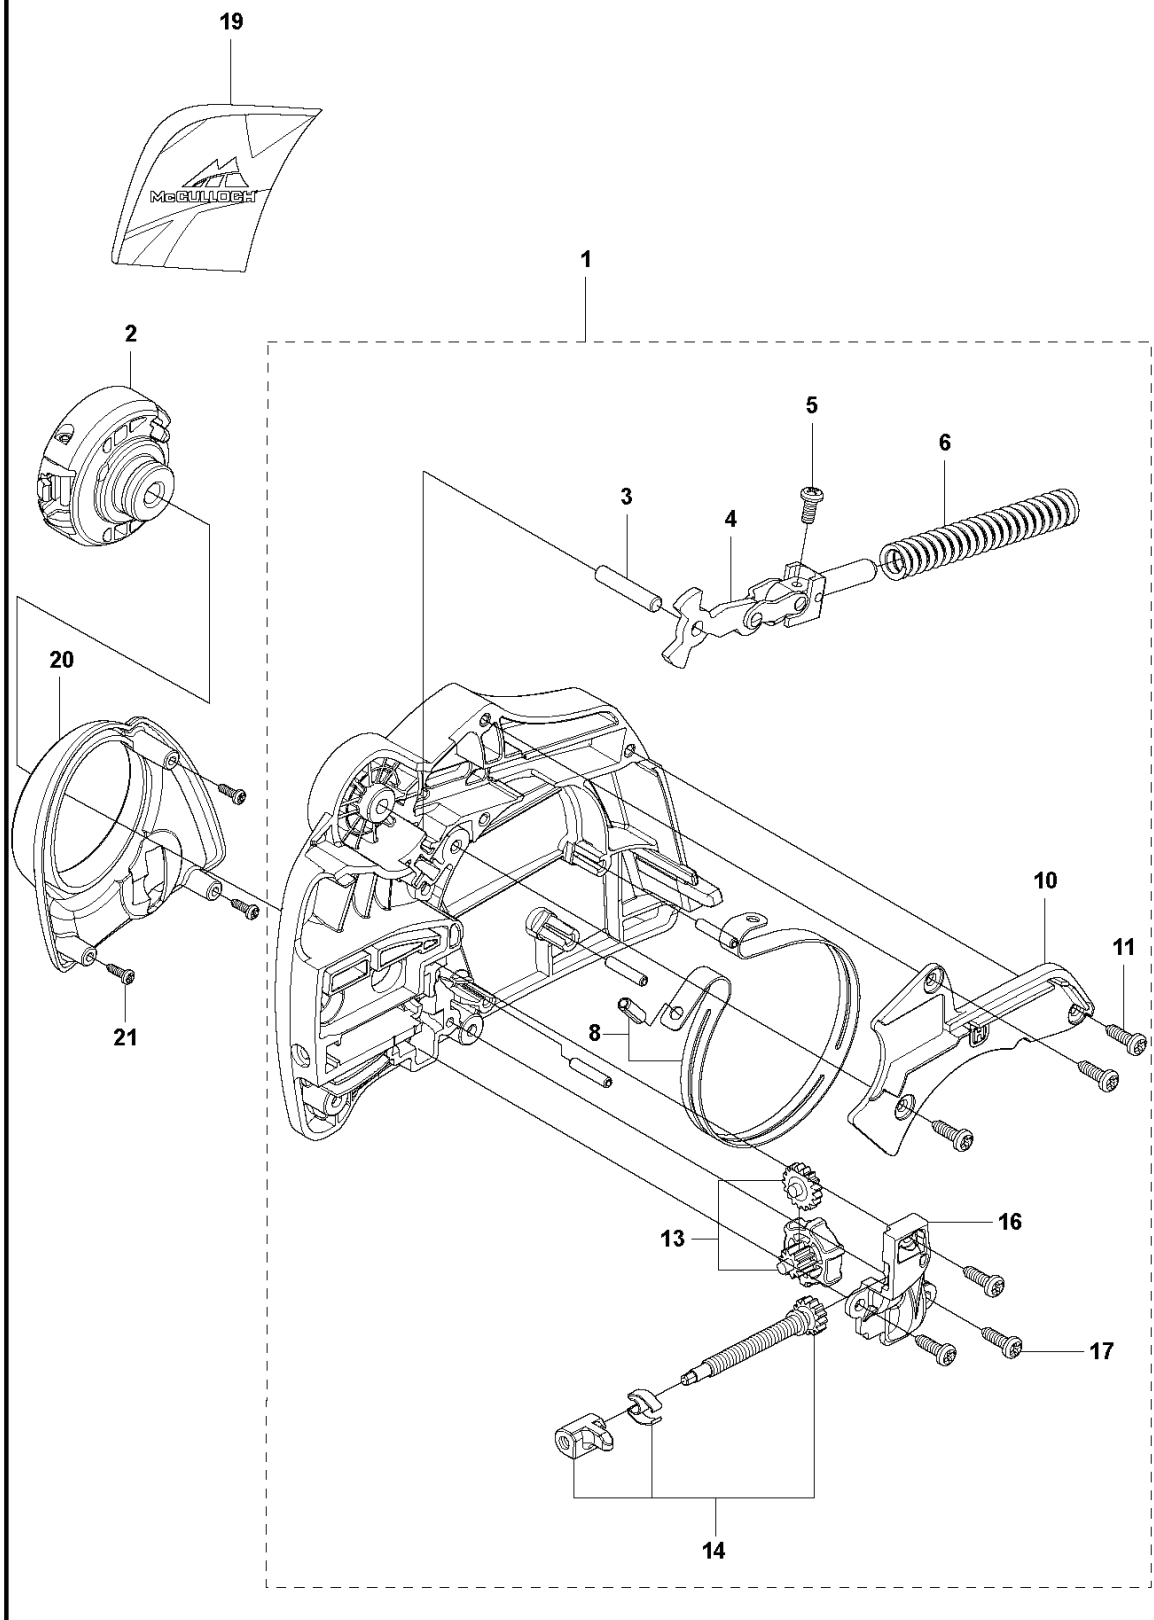

A1 CS380
CHAIN BRAKE & CLUTCH COVER

REF.	PART NO.	DESCRIPTION	REMARK	QTY.	KIT
1	576449301	CHAIN BRAKE		1	
2	579107301	KNOB		1	
3	530057950	PIN, DOWEL		1	1
4	530057940	ASSY. FRONT LINK		1	1
5	574780301	SCREW		1	1
6	530016415	SPRING COMPRESSION		1	1
8	577830201	KIT		1	1
10	545071002	COVER		1	1
11	545227101	SCREW		3	1
13	577830301	KIT		1	1
14	577830401	KIT		1	1
16	545059202	COVER		1	1
17	545227101	SCREW		3	1
19	576807801	DECAL		1	
20	576082301	HEAT SHIELD		1	
21	545227101	SCREW		3