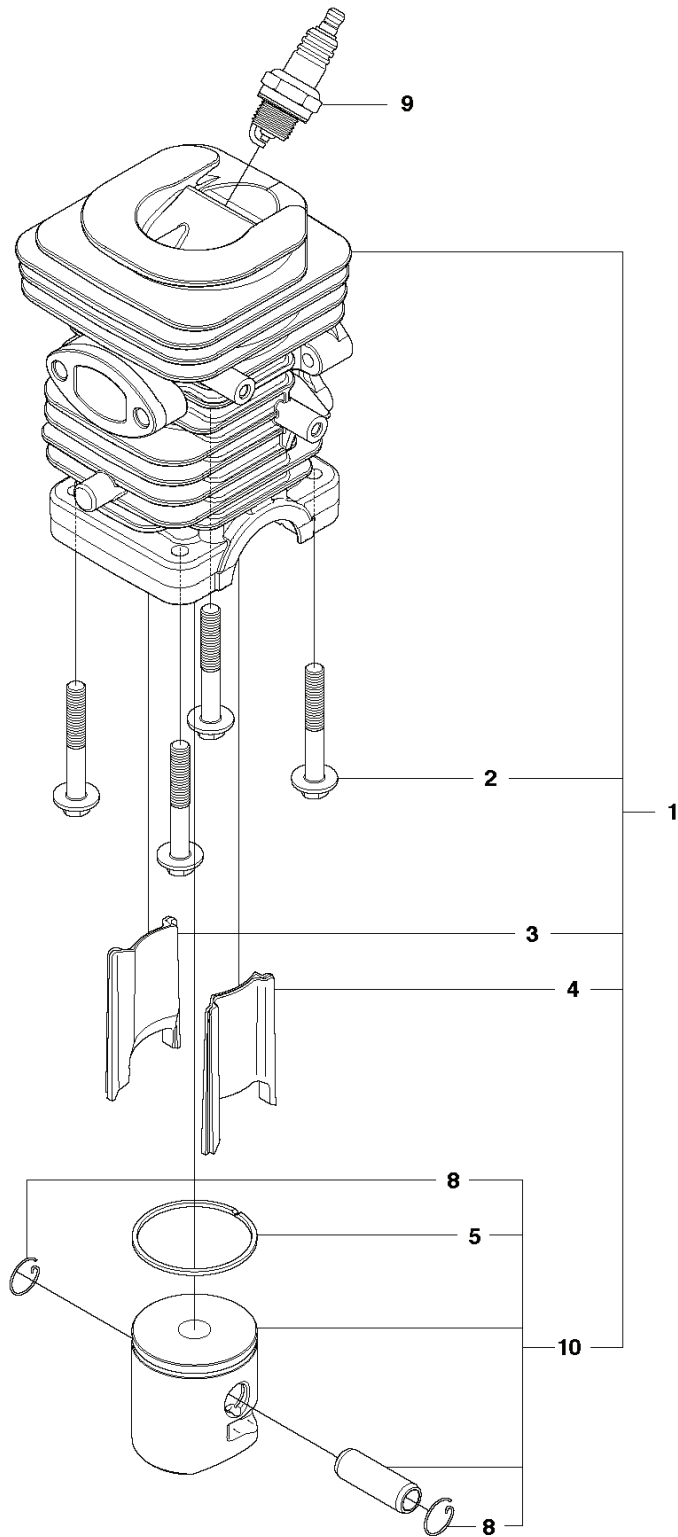

D CS340, CS380
CYLINDER & PISTON

REF.	PART NO.	DESCRIPTION	REMARK	QTY.	KIT
1	577831101	KIT		1	
2	545081501	BOLT		4	1
3	574190901	INSERT		1	1
4	574190801	INSERT		1	1
5	530012608	PISTON RING		1	10
8	530015697	LOCKING RING		2	10
9	503235108	SPARK PLUG		1	
10	577831301	KIT		1	1