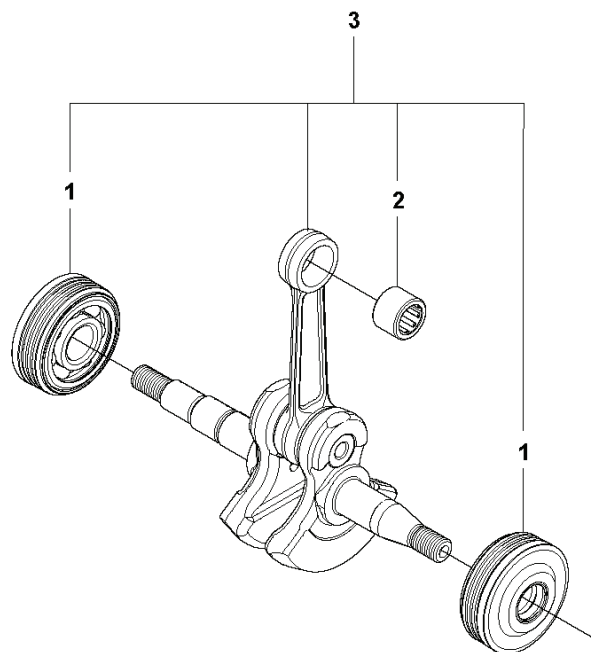

E CS340, CS380
CRANK SHAFT

REF.	PART NO.	DESCRIPTION	REMARK	QTY.	KIT
1	576243901	BEARING		2	3
2	574449401	ASSEMBLY		1	3
3	580302701	CRANKSHAFT		1