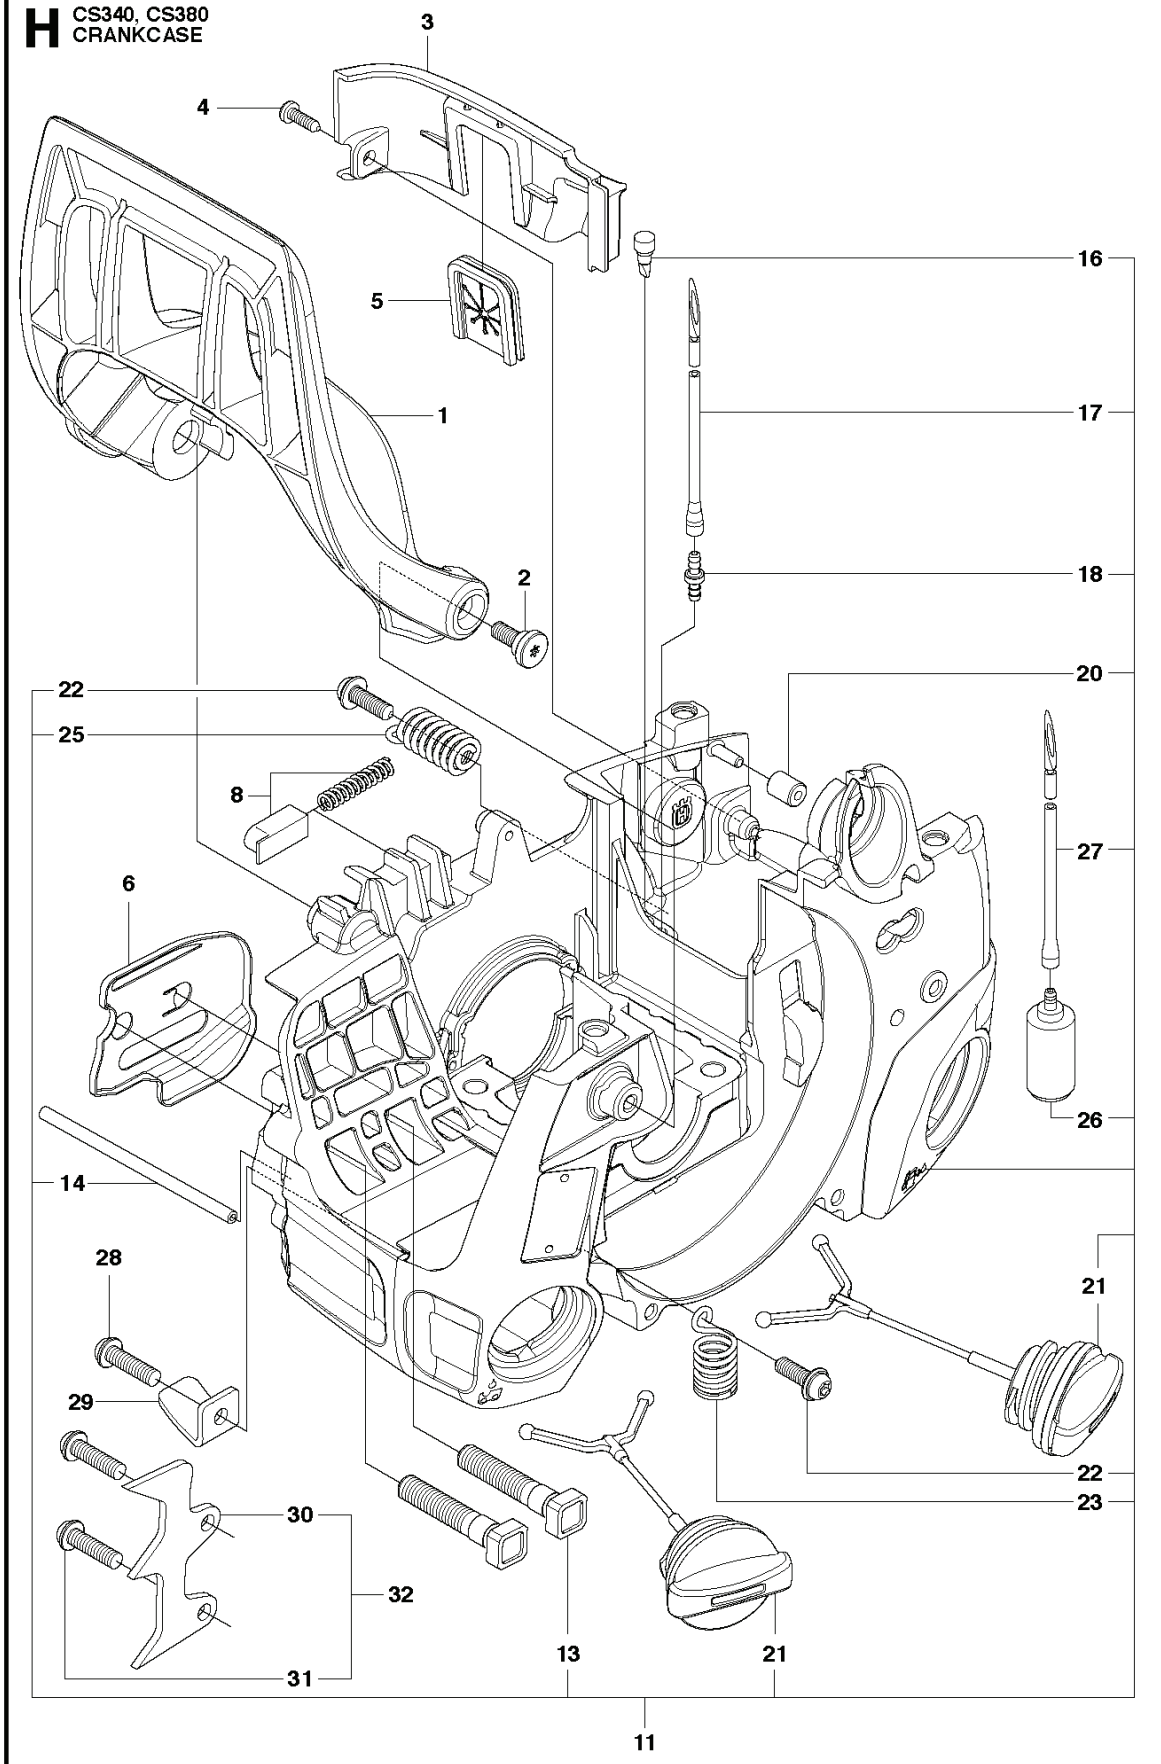

H CS340, CS380
CRANKCASE

REF.	PART NO.	DESCRIPTION	REMARK	QTY.	KIT
1	575943601	HAND GUARD		1	
2	545127301	BOSS		1	
3	576141001	WALL		1	
4	545227101	SCREW		1	
5	545075401	GROMMET		1	
6	545071401	BAR		1	
8	577830901	KIT		1	
11	577831201	KIT		1	
13	529310301	BOLT		2	11
14	545033501	HOSE		1	11
16	530026119	CHECK VALVE		1	11
17	530021132	LINE-RETURN PURGE		1	11
18	530023877	NIPPLE		1	11
20	545061901	ISOLATOR		1	11
21	544111202	TANK CAP ASSY		2	11
22	530015906	SCREW		2	11
23	545033801	ISOLATOR		1	11
25	577540601	SPRING		1	11
26	530095646	FILTER		1	11
27	581853501	FUEL HOSE		1	11
28	530015814	SCREW		1	
29	530029850	CHAIN CATCHER		2	
30	530038990	FELLING DOG		1	32
31	530016439	SCREW		2	32
32	530014381	FELLING DOG		1