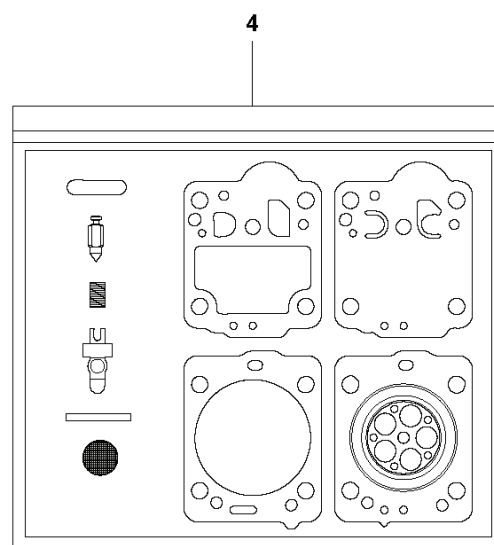

502, 966631503, 966631504, 966631505, 96

SPARE PARTS LIST

B CS340, CS380
CLUTCH & OIL PUMP

REF.	PART NO.	DESCRIPTION	REMARK	QTY.	KIT
1	530014949	CLUTCH		1	
2	530015611	WASHER		1	
3	530047061	CLUTCH DRUM ASSY		1	
5	530015907	WASHER		1	
6	581063901	OIL PUMP ASSY		1	
7	525318401	DUST SEAL		1	6, 14
8	530037820	WORM GEAR		1	6, 14
13	577830501	KIT		1	
14	577832301	KIT		1	6
16	530016064	SCREW		2	

K CS340, CS380
HANDLE

REF.	PART NO.	DESCRIPTION	REMARK	QTY.	KIT
1	576025401	FRONT HANDLE		1	
2	576025501	REAR HANDLE		1	13
3	576025701	COVER		1	13
7	577540701	SPRING		1	
8	576808301	SCREW		1	
9	530016433	SCREW		3	
10	530016349	SCREW		2	
11	530016432	SCREW		2	
12	577821901	KIT		1	
13	577830001	KIT		1	
14	545227101	SCREW		1	
15	576389301	CLIP		1	

M CS340, CS380
IGNITION SYSTEM

REF.	PART NO.	DESCRIPTION	REMARK	QTY.	KIT
1	575635501	FLYWHEEL		1	
2	530015127	WASHER		1	
3	530016134	NUT		1	
4	575803501	MODULE		1	
5	545121901	SCREW		2	
6	545079901	ASSY- WIRE HARNESS		1	

REF.	PART NO.	DESCRIPTION	REMARK	QTY.	KIT
1	576865901	COMBINATION WRENCH		1	

P CS340, CS380
CARBURETOR

REF.	PART NO.	DESCRIPTION	REMARK	QTY.	KIT
1	545072601	CARBURETTOR		1	
2	545008030	PURGE AND LINE ASSEMBLY		1	1
3	545008031	GASKET KIT		1	
4	545008032	CARBURETTOR KIT		1	