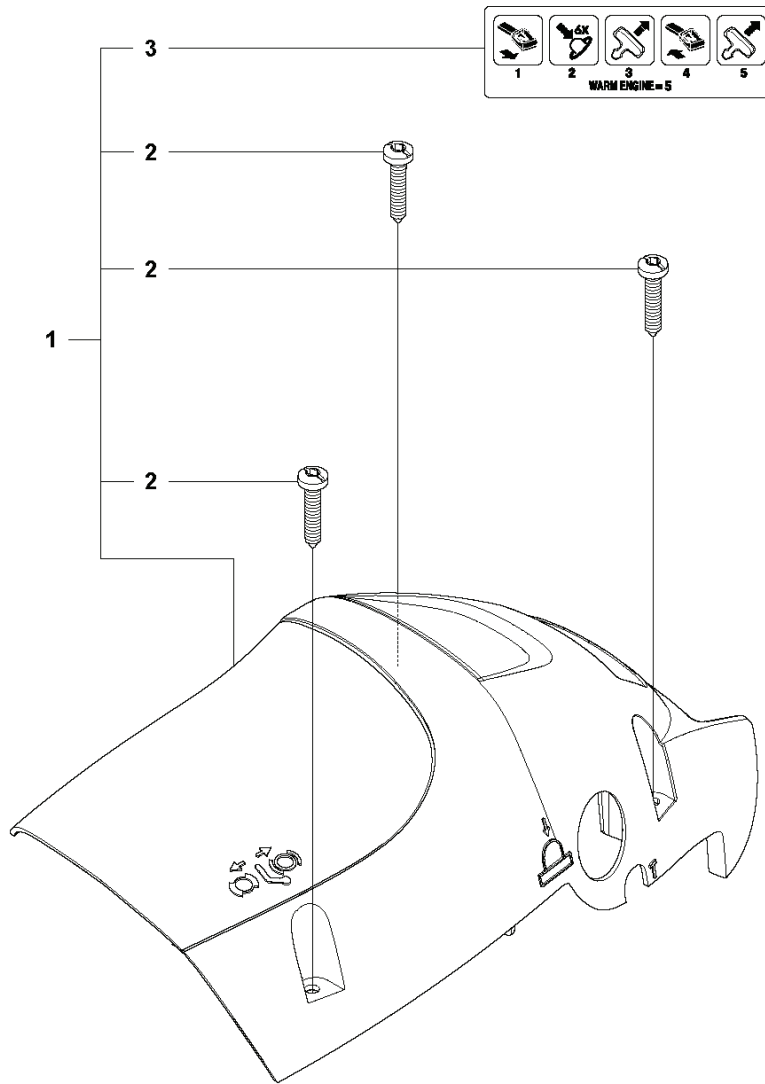

C CS340, CS380
CYLINDER COVER

REF.	PART NO.	DESCRIPTION	REMARK	QTY.	KIT
1	577831001	KIT		1	
2	574320601	SCREW		3	1
3	576807701	DECAL		1	1