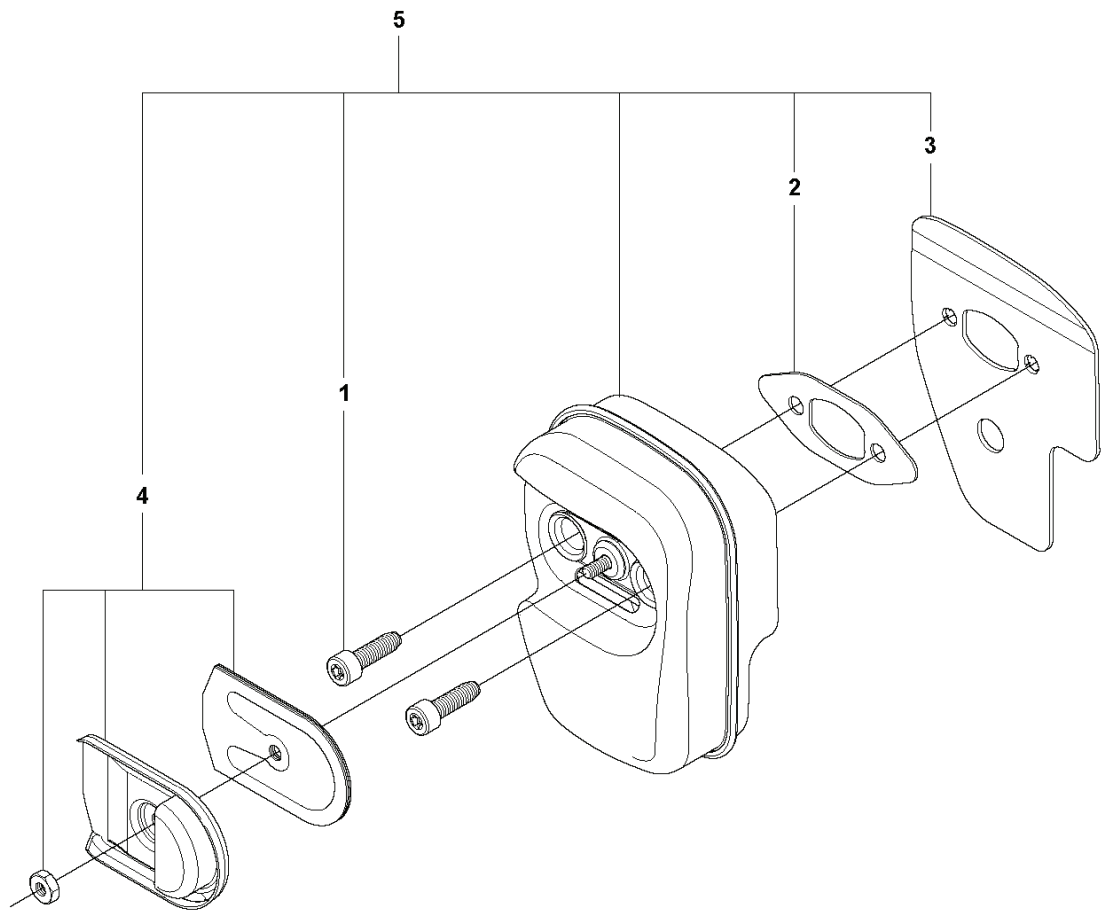

F CS340, CS380
MUFFLER

REF.	PART NO.	DESCRIPTION	REMARK	QTY.	KIT
1	530016338	BOLT		2	5
2	530054884	MUFFLER GASKET		1	5
3	545066901	MUFFLER BACK PLATE		1	5
4	577162001	KIT		1	5
5	577162101	KIT		1