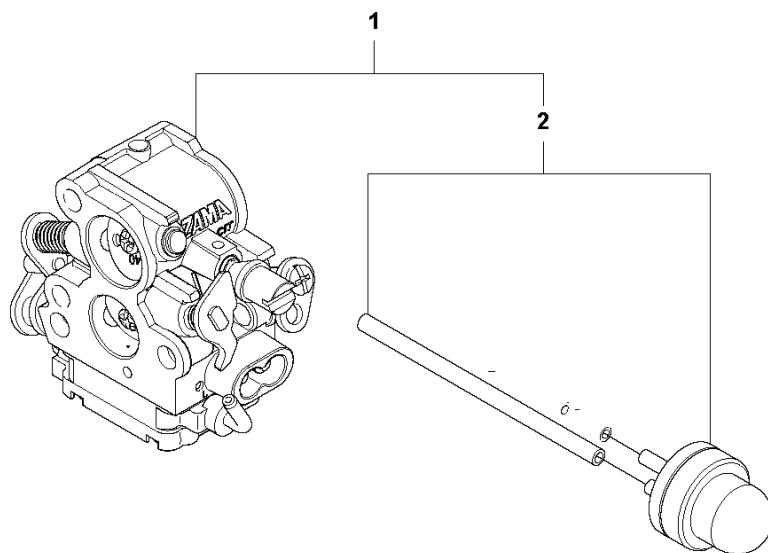

502, 966631503, 966631504, 966631505, 96

SPARE PARTS LIST

B CS340, CS380
CLUTCH & OIL PUMP

REF.	PART NO.	DESCRIPTION	REMARK	QTY.	KIT
1	530014949	CLUTCH		1	
2	530015611	WASHER		1	
3	530047061	CLUTCH DRUM ASSY		1	
5	530015907	WASHER		1	
6	581063901	OIL PUMP ASSY		1	
7	525318401	DUST SEAL		1	6, 14
8	530037820	WORM GEAR		1	6, 14
13	577830501	KIT		1	
14	577832301	KIT		1	6
16	530016064	SCREW		2	

K CS340, CS380
HANDLE

REF.	PART NO.	DESCRIPTION	REMARK	QTY.	KIT
1	576025401	FRONT HANDLE		1	
2	576025501	REAR HANDLE		1	13
3	576025701	COVER		1	13
7	577540701	SPRING		1	
8	576808301	SCREW		1	
9	530016433	SCREW		3	
10	530016349	SCREW		2	
11	530016432	SCREW		2	
12	577821901	KIT		1	
13	577830001	KIT		1	
14	545227101	SCREW		1	
15	576389301	CLIP		1	

M CS340, CS380
IGNITION SYSTEM

REF.	PART NO.	DESCRIPTION	REMARK	QTY.	KIT
1	575635501	FLYWHEEL		1	
2	530015127	WASHER		1	
3	530016134	NUT		1	
4	575803501	MODULE		1	
5	545121901	SCREW		2	
6	545079901	ASSY- WIRE HARNESS		1	

REF.	PART NO.	DESCRIPTION	REMARK	QTY.	KIT
1	576865901	COMBINATION WRENCH		1	

P CS340, CS380
CARBURETOR

REF.	PART NO.	DESCRIPTION	REMARK	QTY.	KIT
1	545072601	CARBURETTOR		1	
2	545008030	PURGE AND LINE ASSEMBLY		1	1
3	545008031	GASKET KIT		1	
4	545008032	CARBURETTOR KIT		1	