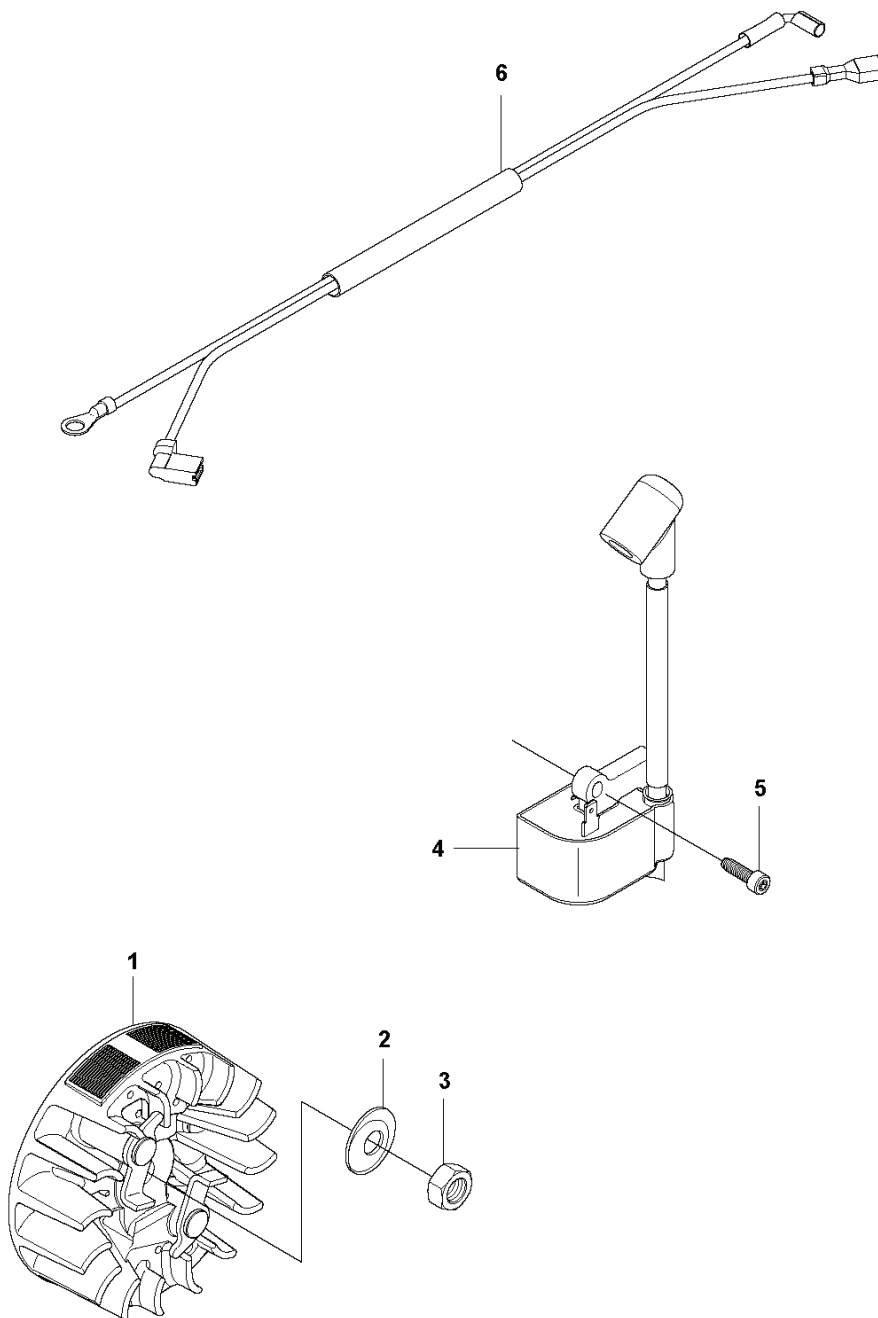

502, 966631503, 966631504, 966631505, 96

SPARE PARTS LIST

B CS340, CS380
CLUTCH & OIL PUMP

REF.	PART NO.	DESCRIPTION	REMARK	QTY.	KIT
1	530014949	CLUTCH		1	
2	530015611	WASHER		1	
3	530047061	CLUTCH DRUM ASSY		1	
5	530015907	WASHER		1	
6	581063901	OIL PUMP ASSY		1	
7	525318401	DUST SEAL		1	6, 14
8	530037820	WORM GEAR		1	6, 14
13	577830501	KIT		1	
14	577832301	KIT		1	6
16	530016064	SCREW		2	

K CS340, CS380
HANDLE

REF.	PART NO.	DESCRIPTION	REMARK	QTY.	KIT
1	576025401	FRONT HANDLE		1	
2	576025501	REAR HANDLE		1	13
3	576025701	COVER		1	13
7	577540701	SPRING		1	
8	576808301	SCREW		1	
9	530016433	SCREW		3	
10	530016349	SCREW		2	
11	530016432	SCREW		2	
12	577821901	KIT		1	
13	577830001	KIT		1	
14	545227101	SCREW		1	
15	576389301	CLIP		1	

M CS340, CS380
IGNITION SYSTEM

REF.	PART NO.	DESCRIPTION	REMARK	QTY.	KIT
1	575635501	FLYWHEEL		1	
2	530015127	WASHER		1	
3	530016134	NUT		1	
4	575803501	MODULE		1	
5	545121901	SCREW		2	
6	545079901	ASSY- WIRE HARNESS		1	

REF.	PART NO.	DESCRIPTION	REMARK	QTY.	KIT
1	576865901	COMBINATION WRENCH		1	

P CS340, CS380
CARBURETOR

REF.	PART NO.	DESCRIPTION	REMARK	QTY.	KIT
1	545072601	CARBURETTOR		1	
2	545008030	PURGE AND LINE ASSEMBLY		1	1
3	545008031	GASKET KIT		1	
4	545008032	CARBURETTOR KIT		1	