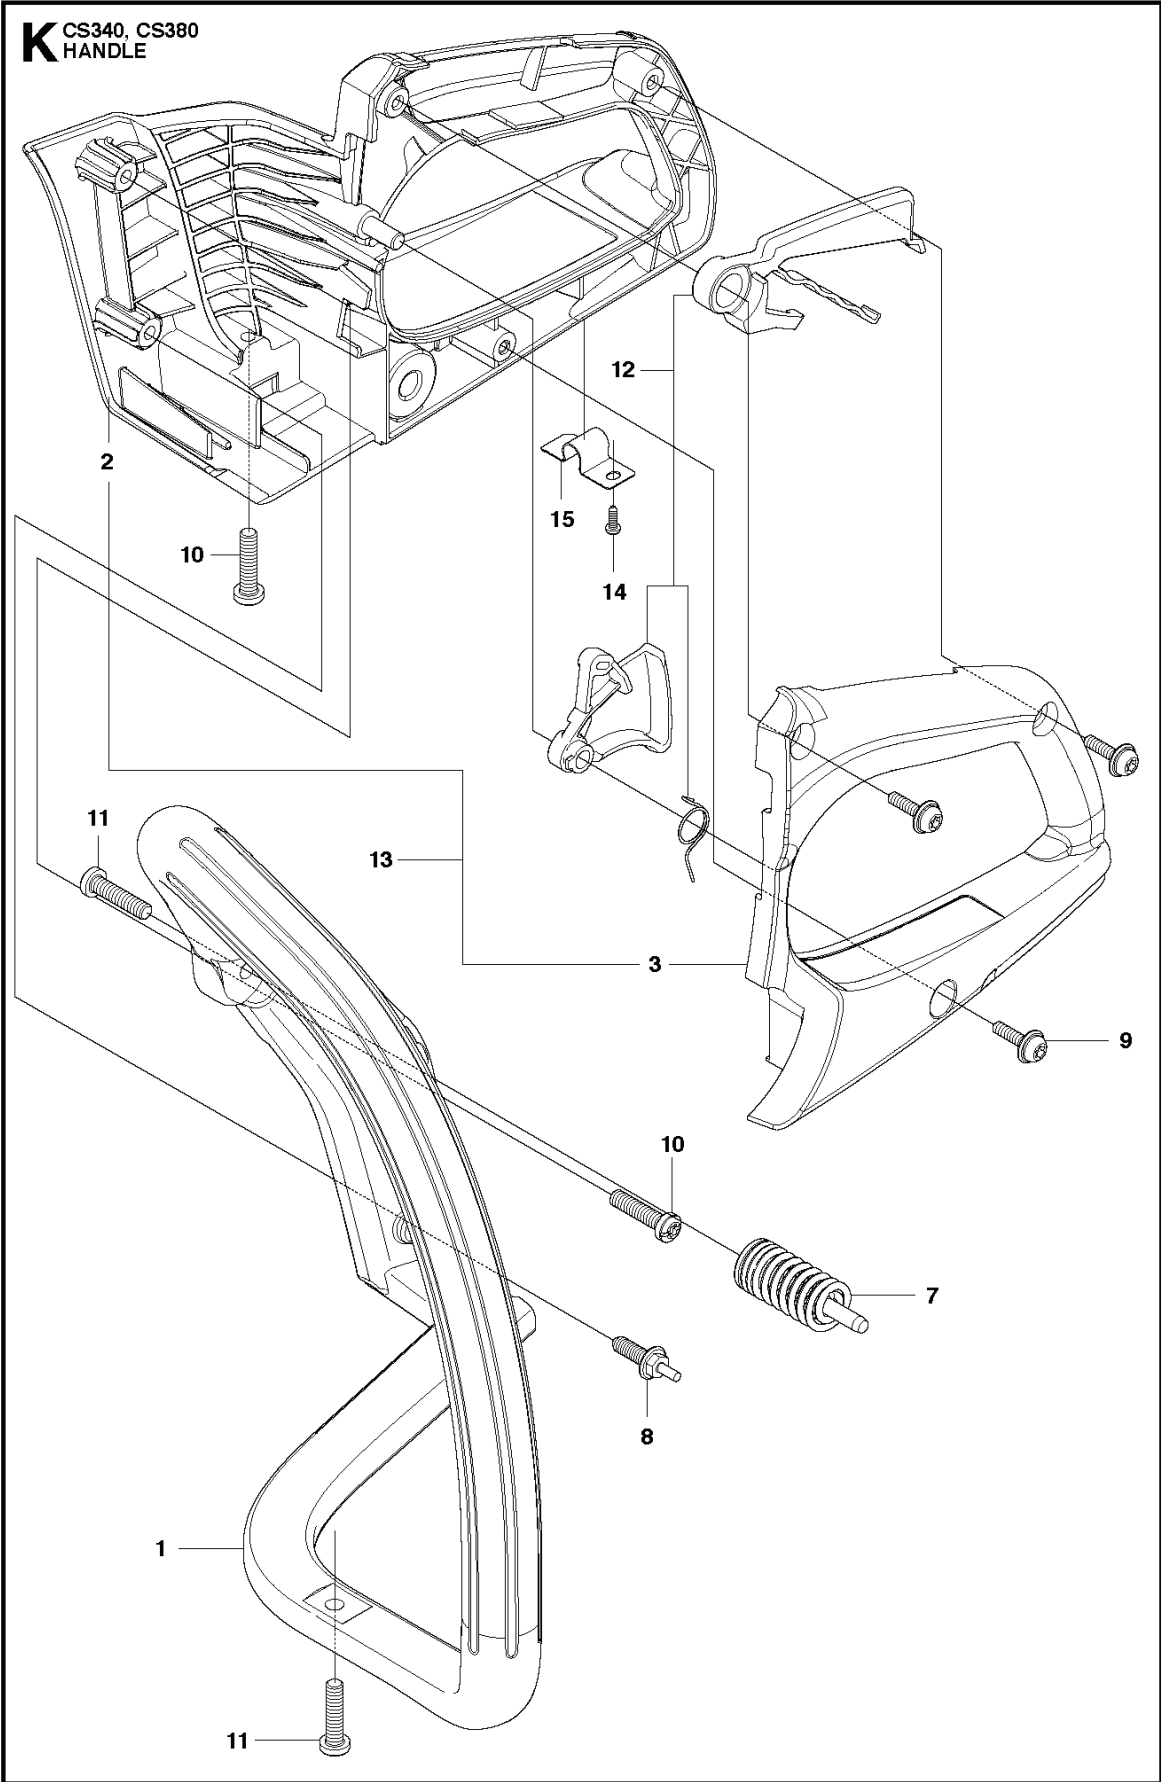

502, 966631503, 966631504, 966631505, 96

SPARE PARTS LIST

B CS340, CS380
CLUTCH & OIL PUMP

REF.	PART NO.	DESCRIPTION	REMARK	QTY.	KIT
1	530014949	CLUTCH		1	
2	530015611	WASHER		1	
3	530047061	CLUTCH DRUM ASSY		1	
5	530015907	WASHER		1	
6	581063901	OIL PUMP ASSY		1	
7	525318401	DUST SEAL		1	6, 14
8	530037820	WORM GEAR		1	6, 14
13	577830501	KIT		1	
14	577832301	KIT		1	6
16	530016064	SCREW		2	

K CS340, CS380
HANDLE

REF.	PART NO.	DESCRIPTION	REMARK	QTY.	KIT
1	576025401	FRONT HANDLE		1	
2	576025501	REAR HANDLE		1	13
3	576025701	COVER		1	13
7	577540701	SPRING		1	
8	576808301	SCREW		1	
9	530016433	SCREW		3	
10	530016349	SCREW		2	
11	530016432	SCREW		2	
12	577821901	KIT		1	
13	577830001	KIT		1	
14	545227101	SCREW		1	
15	576389301	CLIP		1	

M CS340, CS380
IGNITION SYSTEM

REF.	PART NO.	DESCRIPTION	REMARK	QTY.	KIT
1	575635501	FLYWHEEL		1	
2	530015127	WASHER		1	
3	530016134	NUT		1	
4	575803501	MODULE		1	
5	545121901	SCREW		2	
6	545079901	ASSY- WIRE HARNESS		1	

REF.	PART NO.	DESCRIPTION	REMARK	QTY.	KIT
1	576865901	COMBINATION WRENCH		1	

P CS340, CS380
CARBURETOR

REF.	PART NO.	DESCRIPTION	REMARK	QTY.	KIT
1	545072601	CARBURETTOR		1	
2	545008030	PURGE AND LINE ASSEMBLY		1	1
3	545008031	GASKET KIT		1	
4	545008032	CARBURETTOR KIT		1	