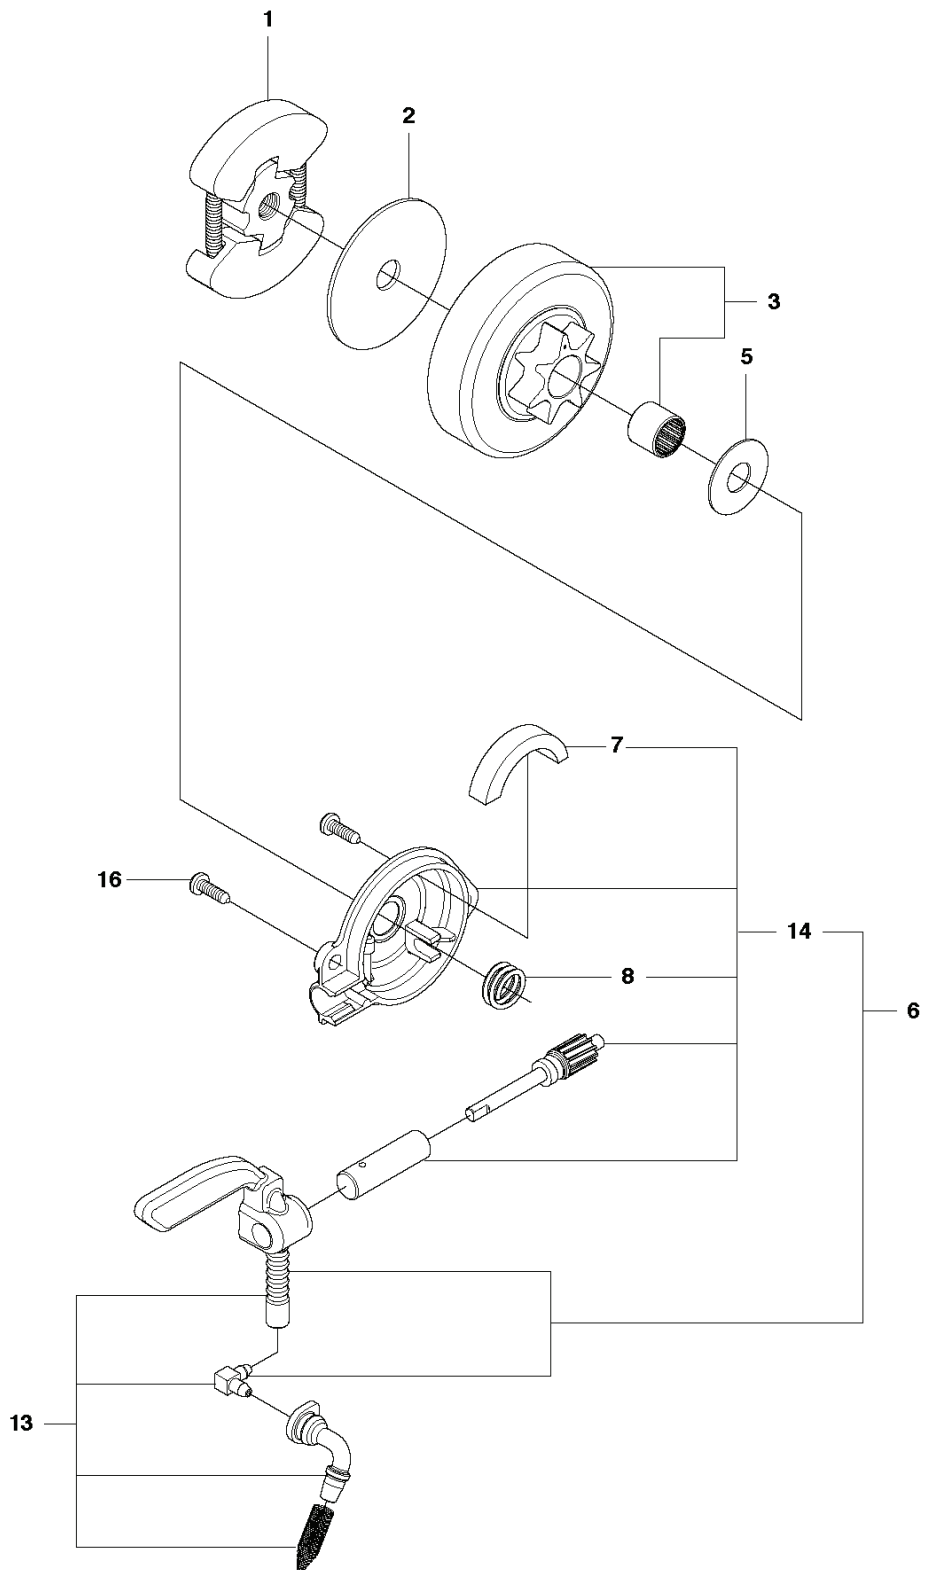

502, 966631503, 966631504, 966631505, 96

SPARE PARTS LIST

B CS340, CS380
CLUTCH & OIL PUMP

REF.	PART NO.	DESCRIPTION	REMARK	QTY.	KIT
1	530014949	CLUTCH		1	
2	530015611	WASHER		1	
3	530047061	CLUTCH DRUM ASSY		1	
5	530015907	WASHER		1	
6	581063901	OIL PUMP ASSY		1	
7	525318401	DUST SEAL		1	6, 14
8	530037820	WORM GEAR		1	6, 14
13	577830501	KIT		1	
14	577832301	KIT		1	6
16	530016064	SCREW		2	

K CS340, CS380
HANDLE

REF.	PART NO.	DESCRIPTION	REMARK	QTY.	KIT
1	576025401	FRONT HANDLE		1	
2	576025501	REAR HANDLE		1	13
3	576025701	COVER		1	13
7	577540701	SPRING		1	
8	576808301	SCREW		1	
9	530016433	SCREW		3	
10	530016349	SCREW		2	
11	530016432	SCREW		2	
12	577821901	KIT		1	
13	577830001	KIT		1	
14	545227101	SCREW		1	
15	576389301	CLIP		1	

M CS340, CS380
IGNITION SYSTEM

REF.	PART NO.	DESCRIPTION	REMARK	QTY.	KIT
1	575635501	FLYWHEEL		1	
2	530015127	WASHER		1	
3	530016134	NUT		1	
4	575803501	MODULE		1	
5	545121901	SCREW		2	
6	545079901	ASSY- WIRE HARNESS		1	

REF.	PART NO.	DESCRIPTION	REMARK	QTY.	KIT
1	576865901	COMBINATION WRENCH		1	

P CS340, CS380
CARBURETOR

REF.	PART NO.	DESCRIPTION	REMARK	QTY.	KIT
1	545072601	CARBURETTOR		1	
2	545008030	PURGE AND LINE ASSEMBLY		1	1
3	545008031	GASKET KIT		1	
4	545008032	CARBURETTOR KIT		1	