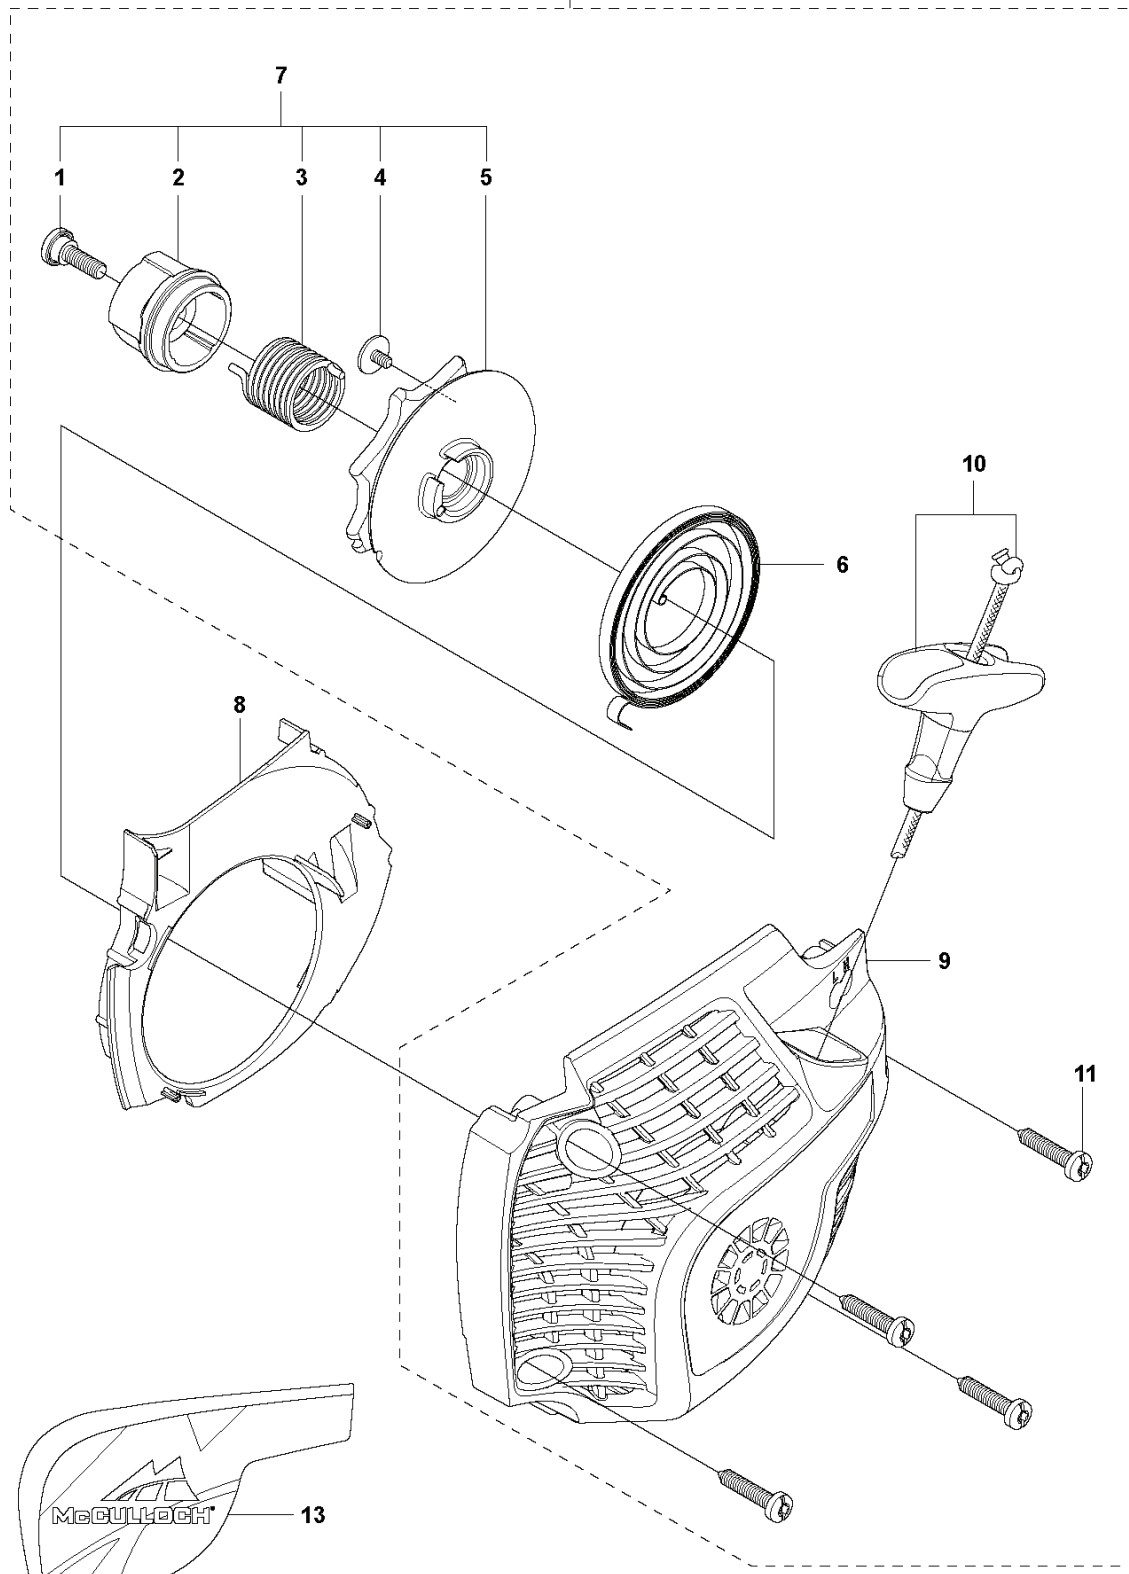

N CS340, CS380
STARTER

12

McCULLOCH 13

REF.	PART NO.	DESCRIPTION	REMARK	QTY.	KIT
1	530021179	SCREW		1	7,12
2	530059677	SLEEVE		1	7,12
3	530021180	SPRING		1	7,12
4	530016080	SCREW		1	7,12
5	545058201	PULLEY		1	7,12
6	530042095	SPRING		1	12
7	545180812	KIT		1	12
8	575942801	BAFFLE		1	
9	575942301	HOUSING		1	12
10	576431301	HANDLE		1	12
11	530016432	SCREW		4	12
12	577162501	KIT		1	
13	576807501	DECAL		1