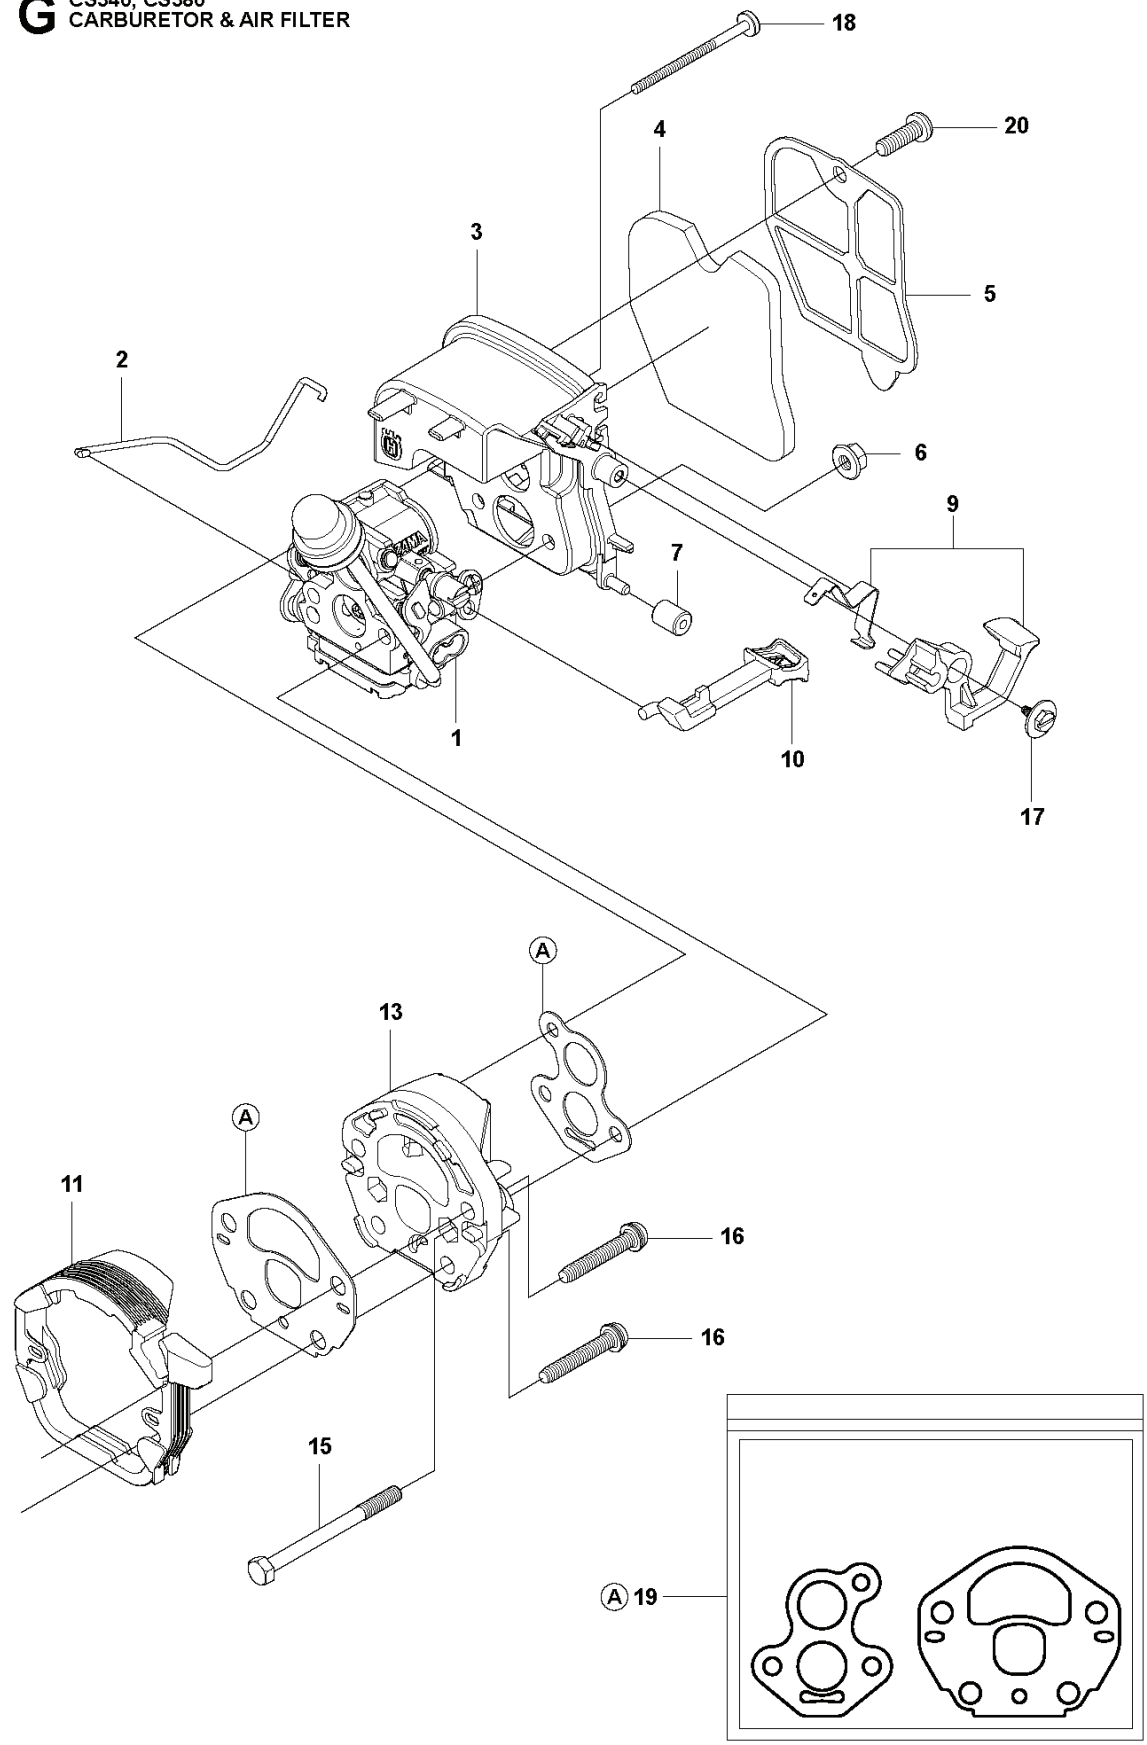

G CS340, CS380
CARBURETOR & AIR FILTER

REF.	PART NO.	DESCRIPTION	REMARK	QTY.	KIT
1	586936202	CARBURETTOR		1	
2	577815201	THROTTLE		1	
3	575493401	AIR FILTER		1	
4	545061801	AIR FILTER		1	
5	545151801	FILTER		1	
6	530016101	NUT		2	
7	545061901	ISOLATOR		1	
9	577830701	KIT		1	
10	545061601	CHOKE KNOB		1	
11	545061501	CARB ADAPTOR SEAL		1	
13	577636501	ADAPTOR		1	
15	545033701	STUD-CARBURETOR		2	
16	545158301	CARB ADAPTOR SCREW		4	
17	530016080	SCREW		1	
18	545074901	TOP STUD-CARBURETOR		1	
19	545081892	GASKET KIT		1	
20	530016349	SCREW		1