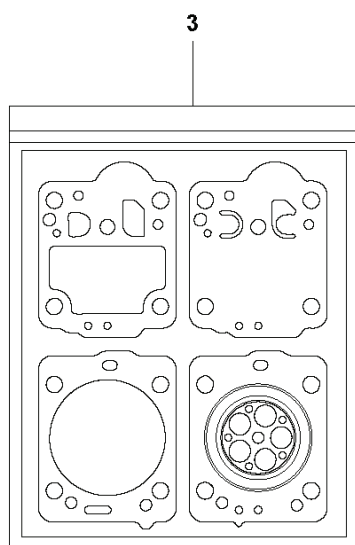

502, 966631503, 966631504, 966631505, 96

SPARE PARTS LIST

B CS340, CS380
CLUTCH & OIL PUMP

REF.	PART NO.	DESCRIPTION	REMARK	QTY.	KIT
1	530014949	CLUTCH		1	
2	530015611	WASHER		1	
3	530047061	CLUTCH DRUM ASSY		1	
5	530015907	WASHER		1	
6	581063901	OIL PUMP ASSY		1	
7	525318401	DUST SEAL		1	6, 14
8	530037820	WORM GEAR		1	6, 14
13	577830501	KIT		1	
14	577832301	KIT		1	6
16	530016064	SCREW		2	

K CS340, CS380
HANDLE

REF.	PART NO.	DESCRIPTION	REMARK	QTY.	KIT
1	576025401	FRONT HANDLE		1	
2	576025501	REAR HANDLE		1	13
3	576025701	COVER		1	13
7	577540701	SPRING		1	
8	576808301	SCREW		1	
9	530016433	SCREW		3	
10	530016349	SCREW		2	
11	530016432	SCREW		2	
12	577821901	KIT		1	
13	577830001	KIT		1	
14	545227101	SCREW		1	
15	576389301	CLIP		1	

M CS340, CS380
IGNITION SYSTEM

REF.	PART NO.	DESCRIPTION	REMARK	QTY.	KIT
1	575635501	FLYWHEEL		1	
2	530015127	WASHER		1	
3	530016134	NUT		1	
4	575803501	MODULE		1	
5	545121901	SCREW		2	
6	545079901	ASSY- WIRE HARNESS		1	

REF.	PART NO.	DESCRIPTION	REMARK	QTY.	KIT
1	576865901	COMBINATION WRENCH		1	

P CS340, CS380
CARBURETOR

REF.	PART NO.	DESCRIPTION	REMARK	QTY.	KIT
1	545072601	CARBURETTOR		1	
2	545008030	PURGE AND LINE ASSEMBLY		1	1
3	545008031	GASKET KIT		1	
4	545008032	CARBURETTOR KIT		1	