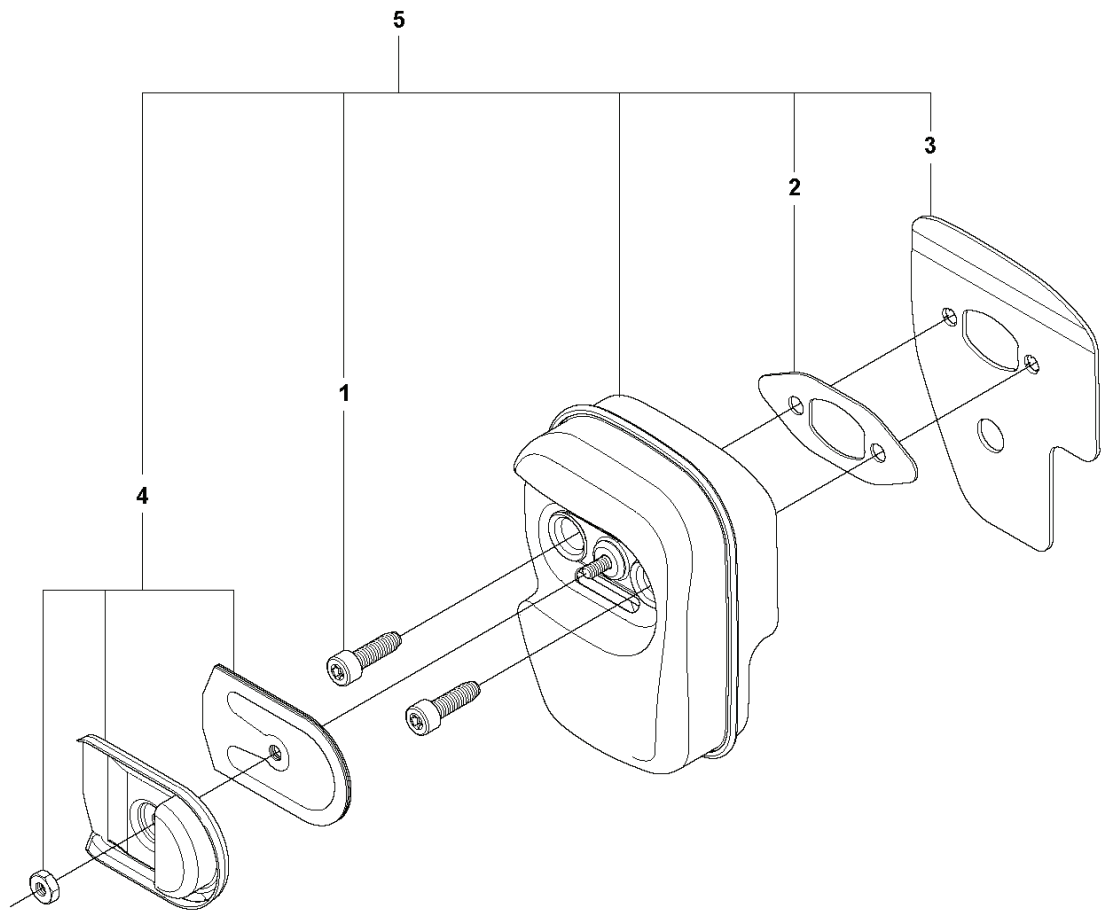

F CS340, CS380
MUFFLER

REF.	PART NO.	DESCRIPTION	REMARK	QTY.	KIT
1	530016338	BOLT		2	5
2	530054884	MUFFLER GASKET		1	5
3	545066901	MUFFLER BACK PLATE		1	5
4	545008027	KIT		1	5
5	545180843	MUFFLER		1