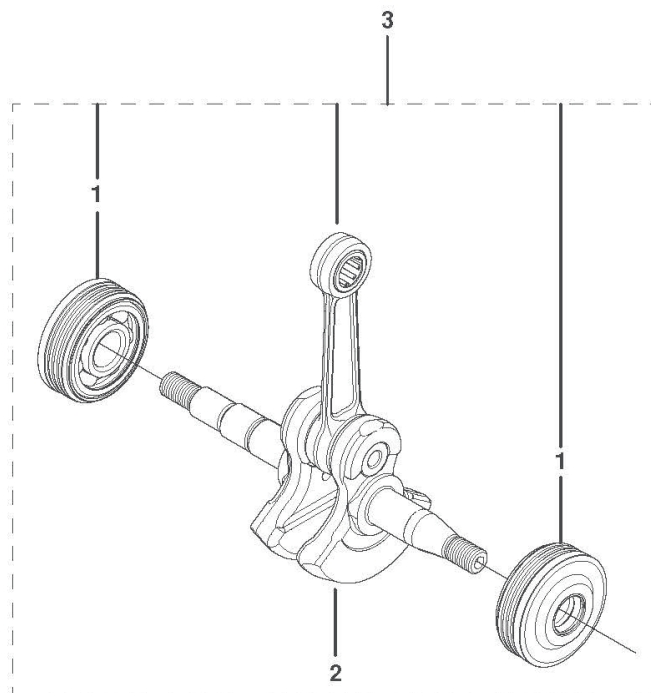

B CS340, CS380
CLUTCH & OIL PUMP

REF.	PART NO.	DESCRIPTION	REMARK	QTY.	KIT
1	530014949	CLUTCH		1	
2	530015611	WASHER		1	
3	530047061	CLUTCH DRUM ASSY		1	
4	579621501	WASHER		1	
5	581063901	OIL PUMP ASSY		1	
6	525318401	DUST SEAL		1	5
7	530037820	WORM GEAR		1	5
8	577830501	KIT		1	
9	530016064	SCREW		2	
10	581063901	OIL PUMP ASSY		1	

G CS340, CS380
CARBURETOR & AIR FILTER

REF.	PART NO.	DESCRIPTION	REMARK	QTY.	KIT
1	586936202	CARBURETTOR		1	
2	577815201	THROTTLE		1	
3	575493401	AIR FILTER		1	
4	545061801	AIR FILTER		1	
5	545151801	FILTER		1	
6	530016101	NUT		2	
7	545061901	ISOLATOR		1	
8	577830701	KIT		1	
9	545061601	CHOKE KNOB		1	
10	545061501	CARB ADAPTOR SEAL		1	
11	577636501	ADAPTOR		1	
12	545033701	STUD-CARBURETOR		2	
13	545158301	CARB ADAPTOR SCREW		4	
14	530016080	SCREW		1	
15	545074901	TOP STUD-CARBURETOR		1	
16	545081892	GASKET KIT		1	
17	530016349	SCREW		1	

A2 CS340
CHAIN BRAKE & CLUTCH COVER

REF.	PART NO.	DESCRIPTION	REMARK	QTY.	KIT
1	577805501	CHAIN BRAKE ASSY		1	
2	530057950	PIN, DOWEL		1	1
3	530057940	ASSY. FRONT LINK		1	1
4	574780301	SCREW		1	1
5	530016415	SPRING COMPRESSION		1	1
6	530069611	RETAINER		1	1
7	577830201	KIT		1	1
8	545071002	COVER		1	1
9	545227101	SCREW		3	1
10	530015917	NUT		2	
11	577815301	DECAL		1	

E1 CS340, CS380
CRANK SHAFT

Type 1 Typ 1 Tipo 1

REF.	PART NO.	DESCRIPTION	REMARK	QTY.	KIT
1	576243901	BEARING	TYPE/TYP/TIPO 1	2	3
2	574449401	ASSEMBLY		1	3
3	580302701	CRANKSHAFT		1	

D1 CS340, CS380
CYLINDER & PISTON