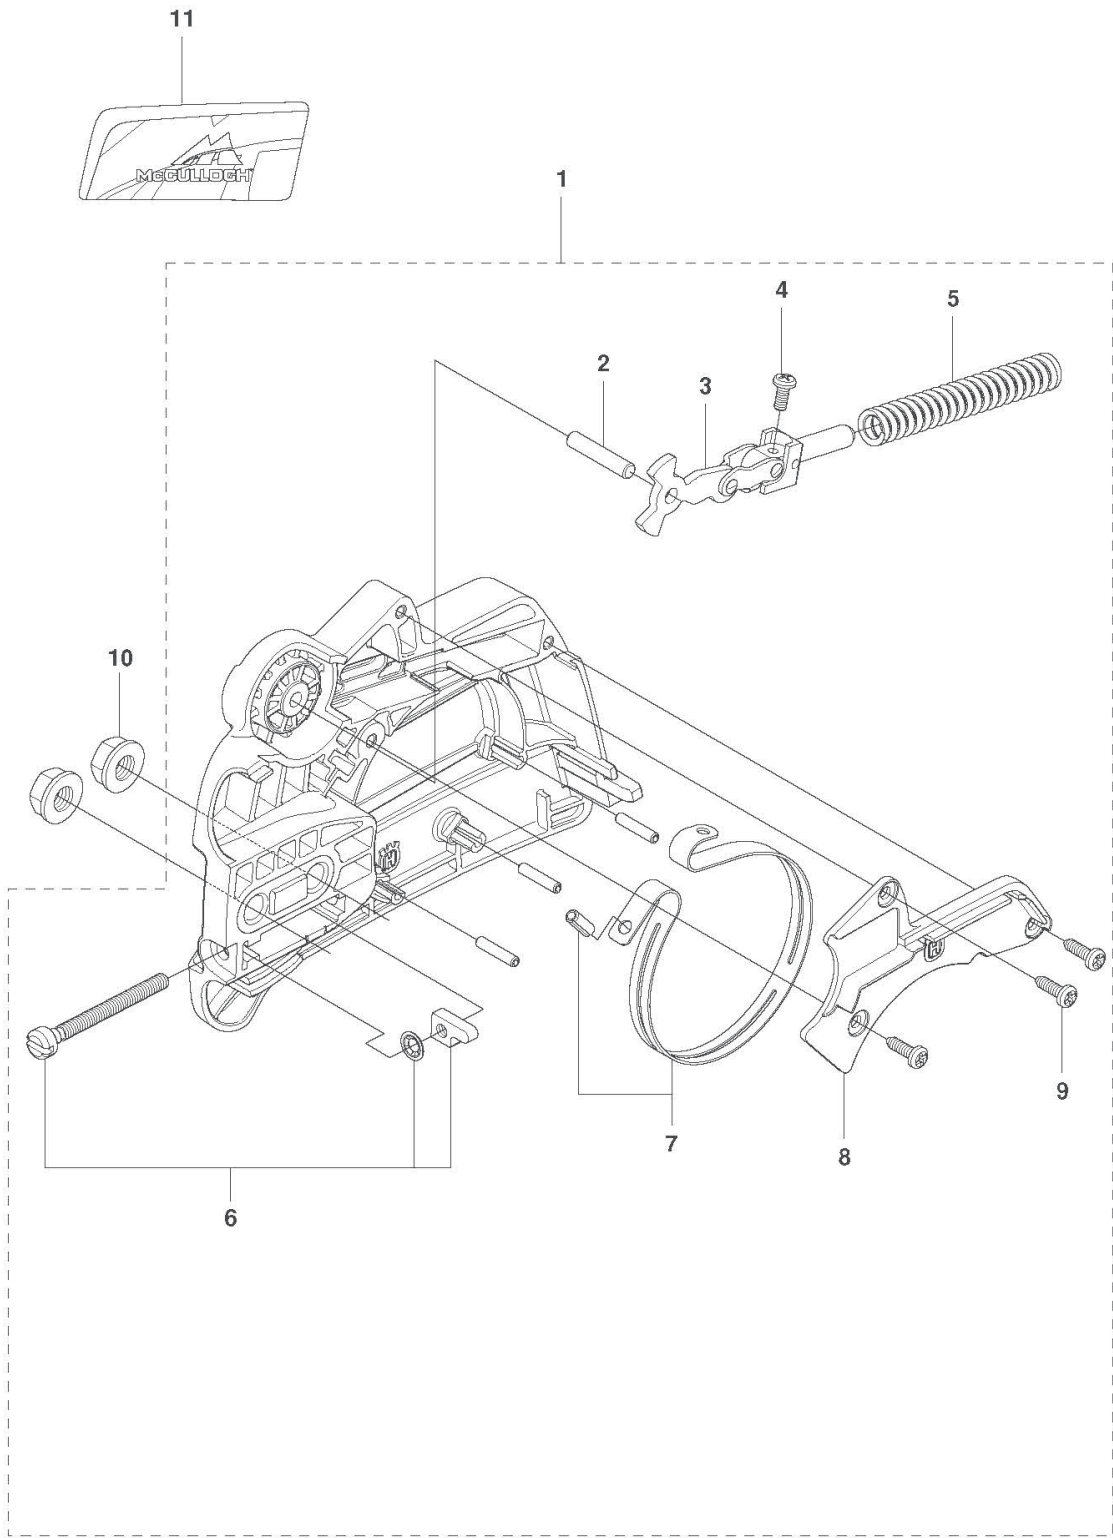

966631402, 966631403, 966631404, 9666314

SPARE PARTS LIST

Q CS340, CS380
ACCESSORIES

REF.	PART NO.	DESCRIPTION	REMARK	QTY.	KIT
1	576865901	COMBINATION WRENCH		1	

P CS340, CS380
CARBURETOR

REF.	PART NO.	DESCRIPTION	REMARK	QTY.	KIT
1	586936202	CARBURETTOR		1	
2	545008030	PURGE AND LINE ASSEMBLY		1	1
3	587609701	KIT		1	

B CS340, CS380
CLUTCH & OIL PUMP

REF.	PART NO.	DESCRIPTION	REMARK	QTY.	KIT
1	530014949	CLUTCH		1	
2	530015611	WASHER		1	
3	530047061	CLUTCH DRUM ASSY		1	
4	579621501	WASHER		1	
5	581063901	OIL PUMP ASSY		1	
6	525318401	DUST SEAL		1	5
7	530037820	WORM GEAR		1	5
8	577830501	KIT		1	
9	530016064	SCREW		2	
10	581063901	OIL PUMP ASSY		1	

G CS340, CS380
CARBURETOR & AIR FILTER

REF.	PART NO.	DESCRIPTION	REMARK	QTY.	KIT
1	586936202	CARBURETTOR		1	
2	577815201	THROTTLE		1	
3	575493401	AIR FILTER		1	
4	545061801	AIR FILTER		1	
5	545151801	FILTER		1	
6	530016101	NUT		2	
7	545061901	ISOLATOR		1	
8	577830701	KIT		1	
9	545061601	CHOKE KNOB		1	
10	545061501	CARB ADAPTOR SEAL		1	
11	577636501	ADAPTOR		1	
12	545033701	STUD-CARBURETOR		2	
13	545158301	CARB ADAPTOR SCREW		4	
14	530016080	SCREW		1	
15	545074901	TOP STUD-CARBURETOR		1	
16	545081892	GASKET KIT		1	
17	530016349	SCREW		1	

A2 CS340
CHAIN BRAKE & CLUTCH COVER

REF.	PART NO.	DESCRIPTION	REMARK	QTY.	KIT
1	577805501	CHAIN BRAKE ASSY		1	
2	530057950	PIN, DOWEL		1	1
3	530057940	ASSY. FRONT LINK		1	1
4	574780301	SCREW		1	1
5	530016415	SPRING COMPRESSION		1	1
6	530069611	RETAINER		1	1
7	577830201	KIT		1	1
8	545071002	COVER		1	1
9	545227101	SCREW		3	1
10	530015917	NUT		2	
11	577815301	DECAL		1	