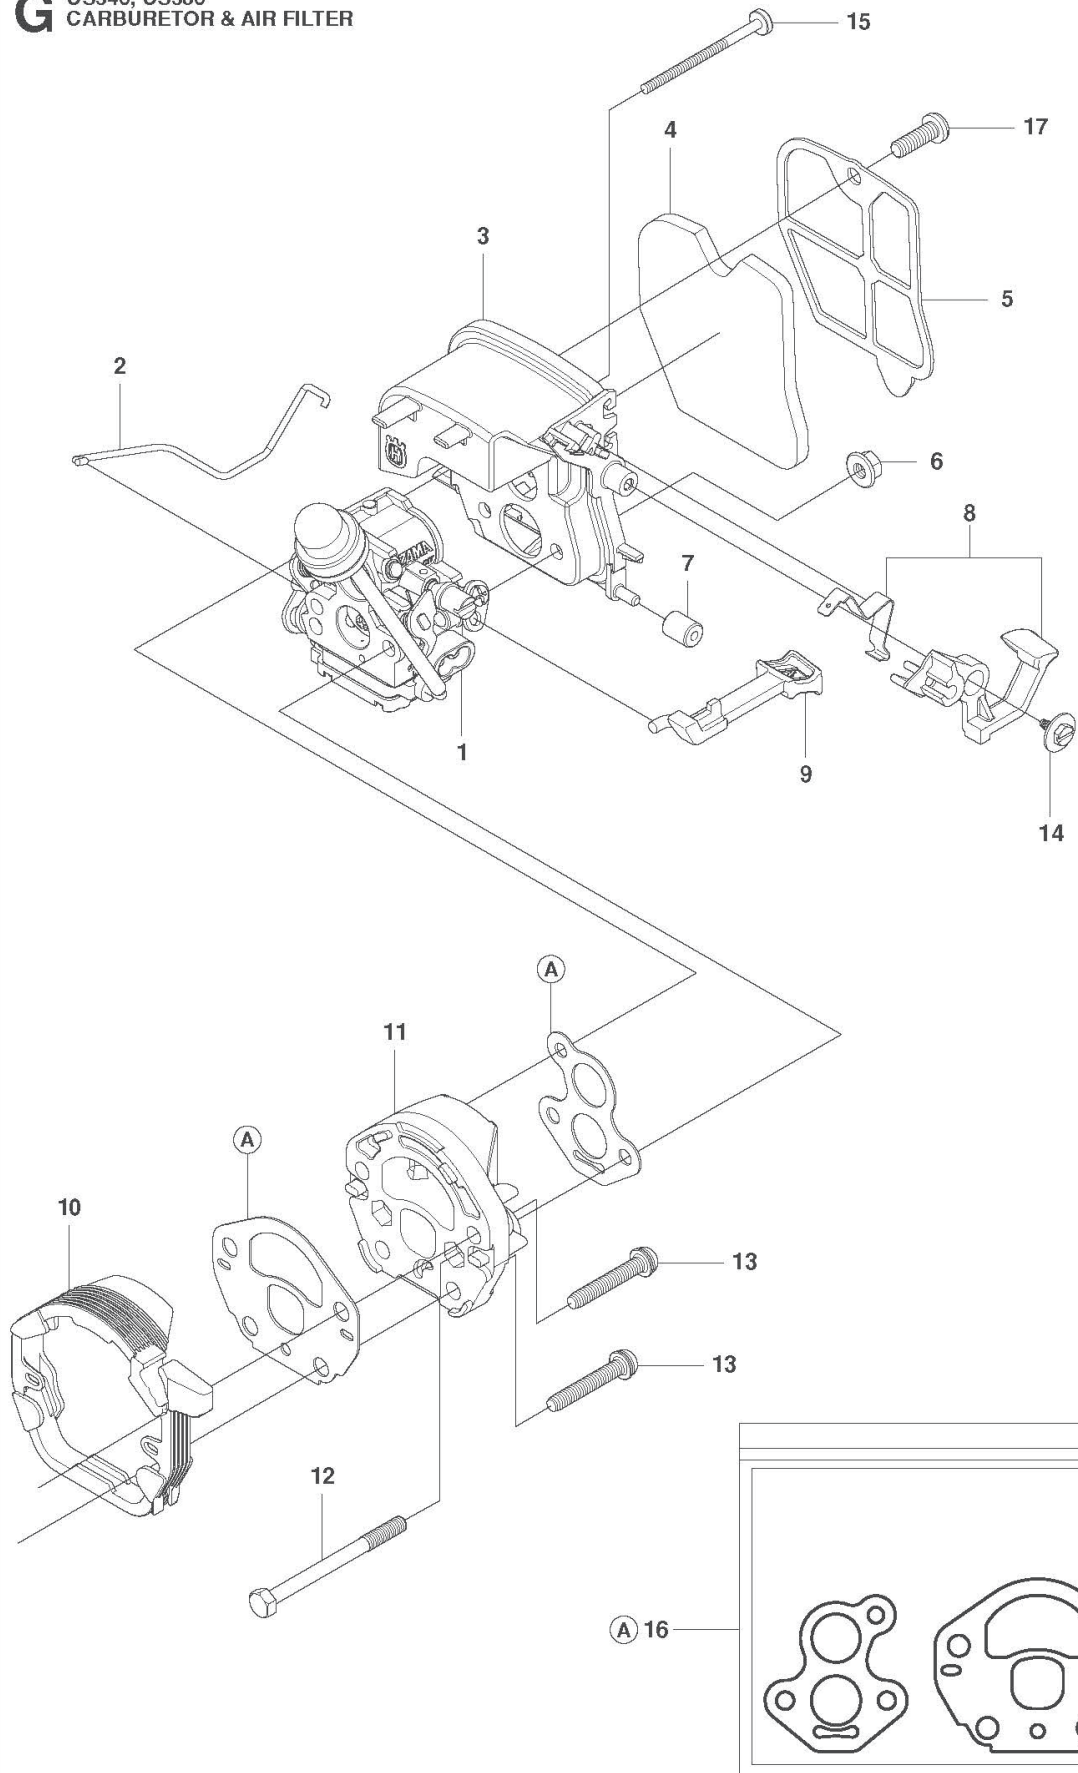

966631402, 966631403, 966631404, 9666314

SPARE PARTS LIST

Q CS340, CS380
ACCESSORIES

REF.	PART NO.	DESCRIPTION	REMARK	QTY.	KIT
1	576865901	COMBINATION WRENCH		1	

P CS340, CS380
CARBURETOR

REF.	PART NO.	DESCRIPTION	REMARK	QTY.	KIT
1	586936202	CARBURETTOR		1	
2	545008030	PURGE AND LINE ASSEMBLY		1	1
3	587609701	KIT		1	

B CS340, CS380
CLUTCH & OIL PUMP

REF.	PART NO.	DESCRIPTION	REMARK	QTY.	KIT
1	530014949	CLUTCH		1	
2	530015611	WASHER		1	
3	530047061	CLUTCH DRUM ASSY		1	
4	579621501	WASHER		1	
5	581063901	OIL PUMP ASSY		1	
6	525318401	DUST SEAL		1	5
7	530037820	WORM GEAR		1	5
8	577830501	KIT		1	
9	530016064	SCREW		2	
10	581063901	OIL PUMP ASSY		1	

G CS340, CS380
CARBURETOR & AIR FILTER

REF.	PART NO.	DESCRIPTION	REMARK	QTY.	KIT
1	586936202	CARBURETTOR		1	
2	577815201	THROTTLE		1	
3	575493401	AIR FILTER		1	
4	545061801	AIR FILTER		1	
5	545151801	FILTER		1	
6	530016101	NUT		2	
7	545061901	ISOLATOR		1	
8	577830701	KIT		1	
9	545061601	CHOKE KNOB		1	
10	545061501	CARB ADAPTOR SEAL		1	
11	577636501	ADAPTOR		1	
12	545033701	STUD-CARBURETOR		2	
13	545158301	CARB ADAPTOR SCREW		4	
14	530016080	SCREW		1	
15	545074901	TOP STUD-CARBURETOR		1	
16	545081892	GASKET KIT		1	
17	530016349	SCREW		1	

A2 CS340
CHAIN BRAKE & CLUTCH COVER

REF.	PART NO.	DESCRIPTION	REMARK	QTY.	KIT
1	577805501	CHAIN BRAKE ASSY		1	
2	530057950	PIN, DOWEL		1	1
3	530057940	ASSY. FRONT LINK		1	1
4	574780301	SCREW		1	1
5	530016415	SPRING COMPRESSION		1	1
6	530069611	RETAINER		1	1
7	577830201	KIT		1	1
8	545071002	COVER		1	1
9	545227101	SCREW		3	1
10	530015917	NUT		2	
11	577815301	DECAL		1	