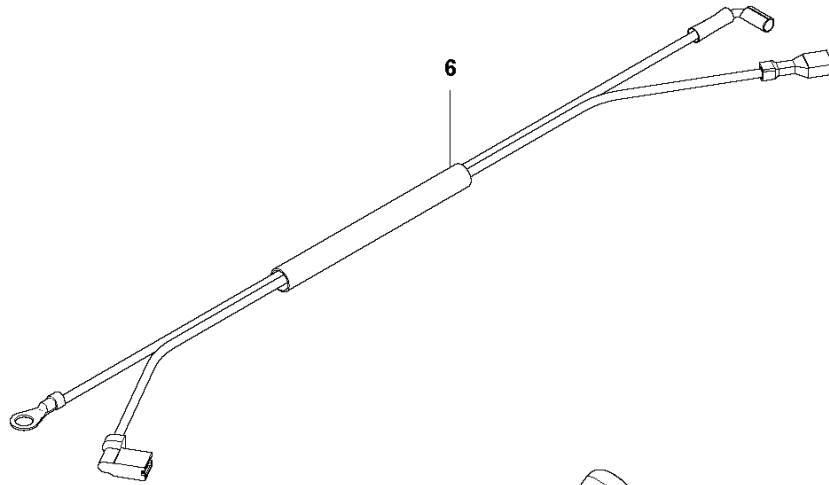

M CS340, CS380
IGNITION SYSTEM

REF.	PART NO.	DESCRIPTION	REMARK	QTY.	KIT
1	575635502	FLYWHEEL		1	
2	530015127	WASHER		1	
3	530016134	NUT		1	
4	575803501	MODULE		1	
5	545121901	SCREW		2	
6	545079901	ASSY- WIRE HARNESS		1