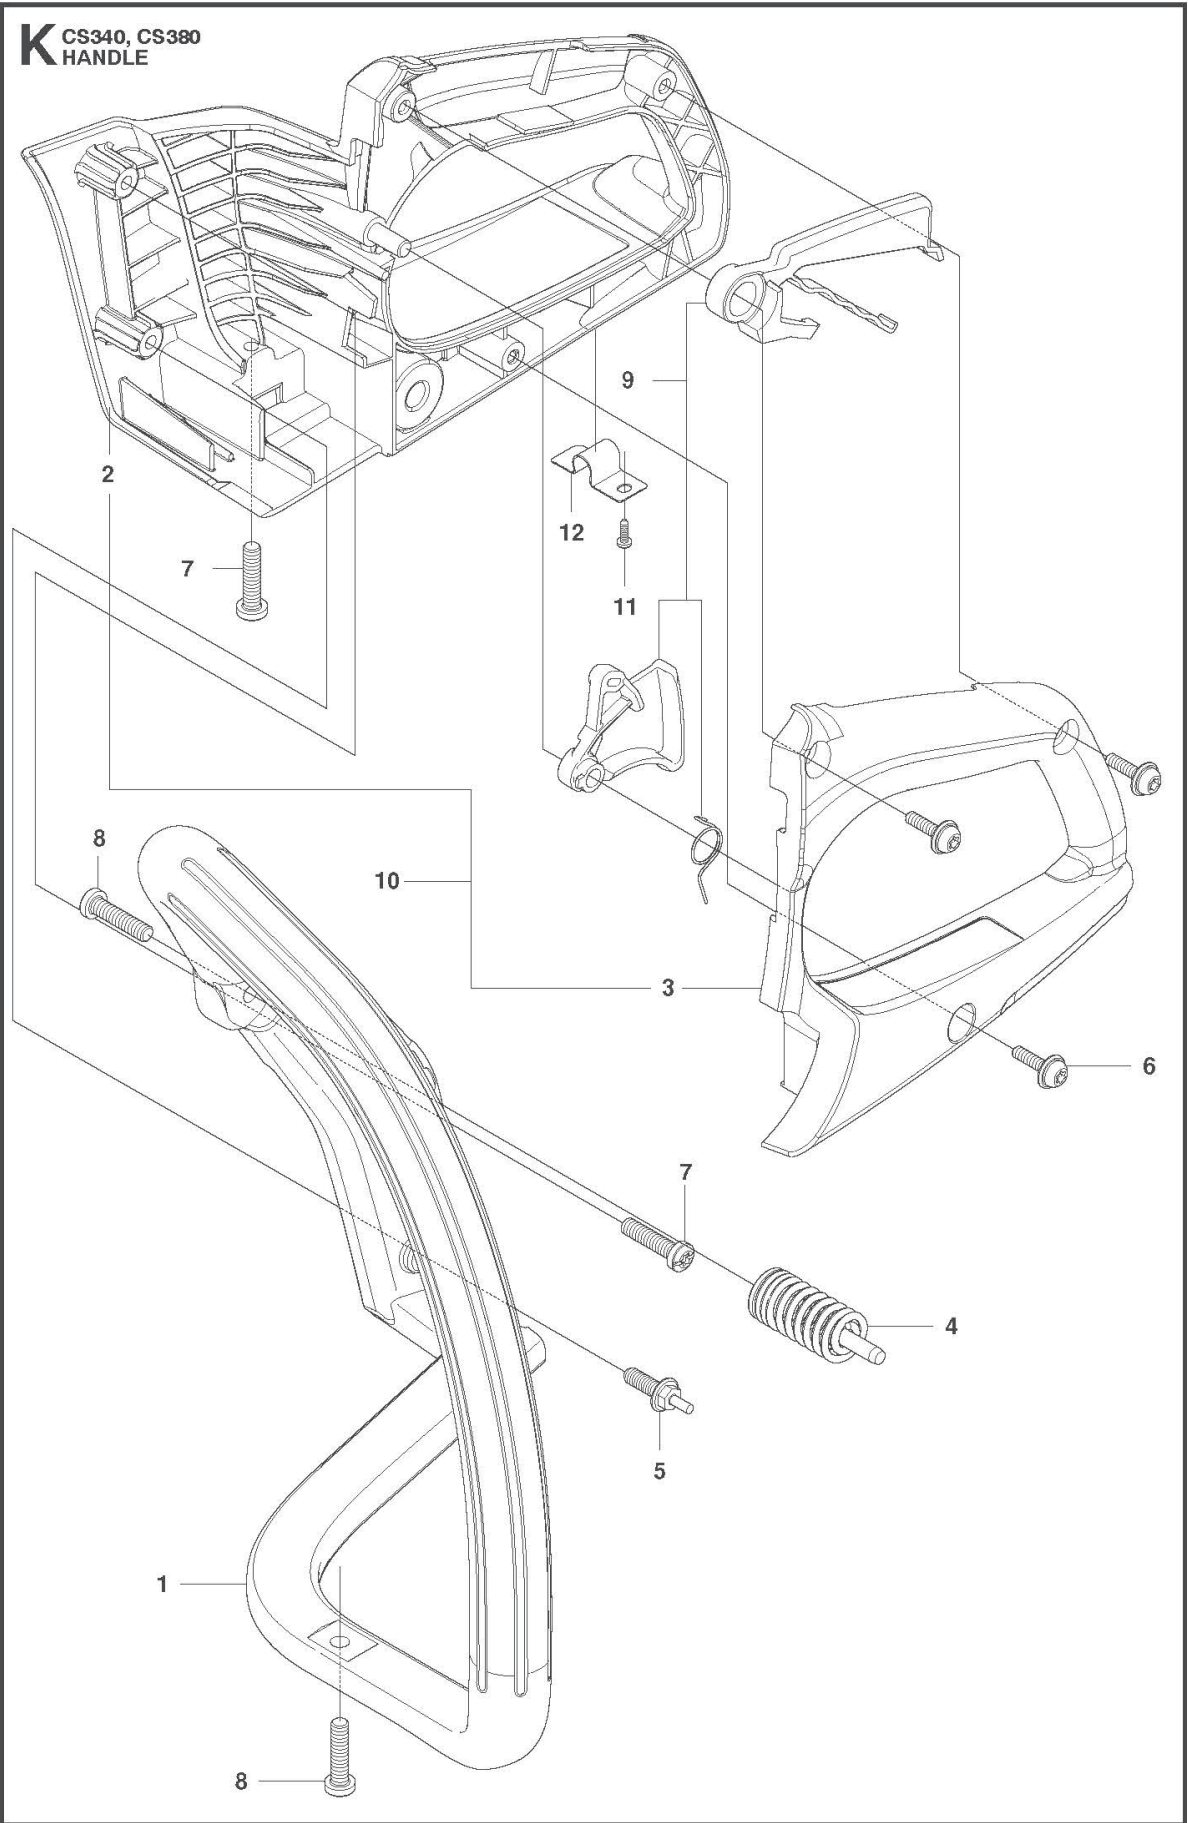

K CS340, CS380
HANDLE

REF.	PART NO.	DESCRIPTION	REMARK	QTY.	KIT
1	576025401	FRONT HANDLE		1	
2	576025501	REAR HANDLE		1	10
3	576025701	COVER		1	10
4	577540801	CYLINDER ASSY		1	
5	576808301	SCREW		1	
6	530016433	SCREW		3	
7	530016349	SCREW		2	
8	530016432	SCREW		2	
9	577821901	KIT		1	
10	577830001	KIT		1	
11	545227101	SCREW		1	
12	576389301	CLIP		1