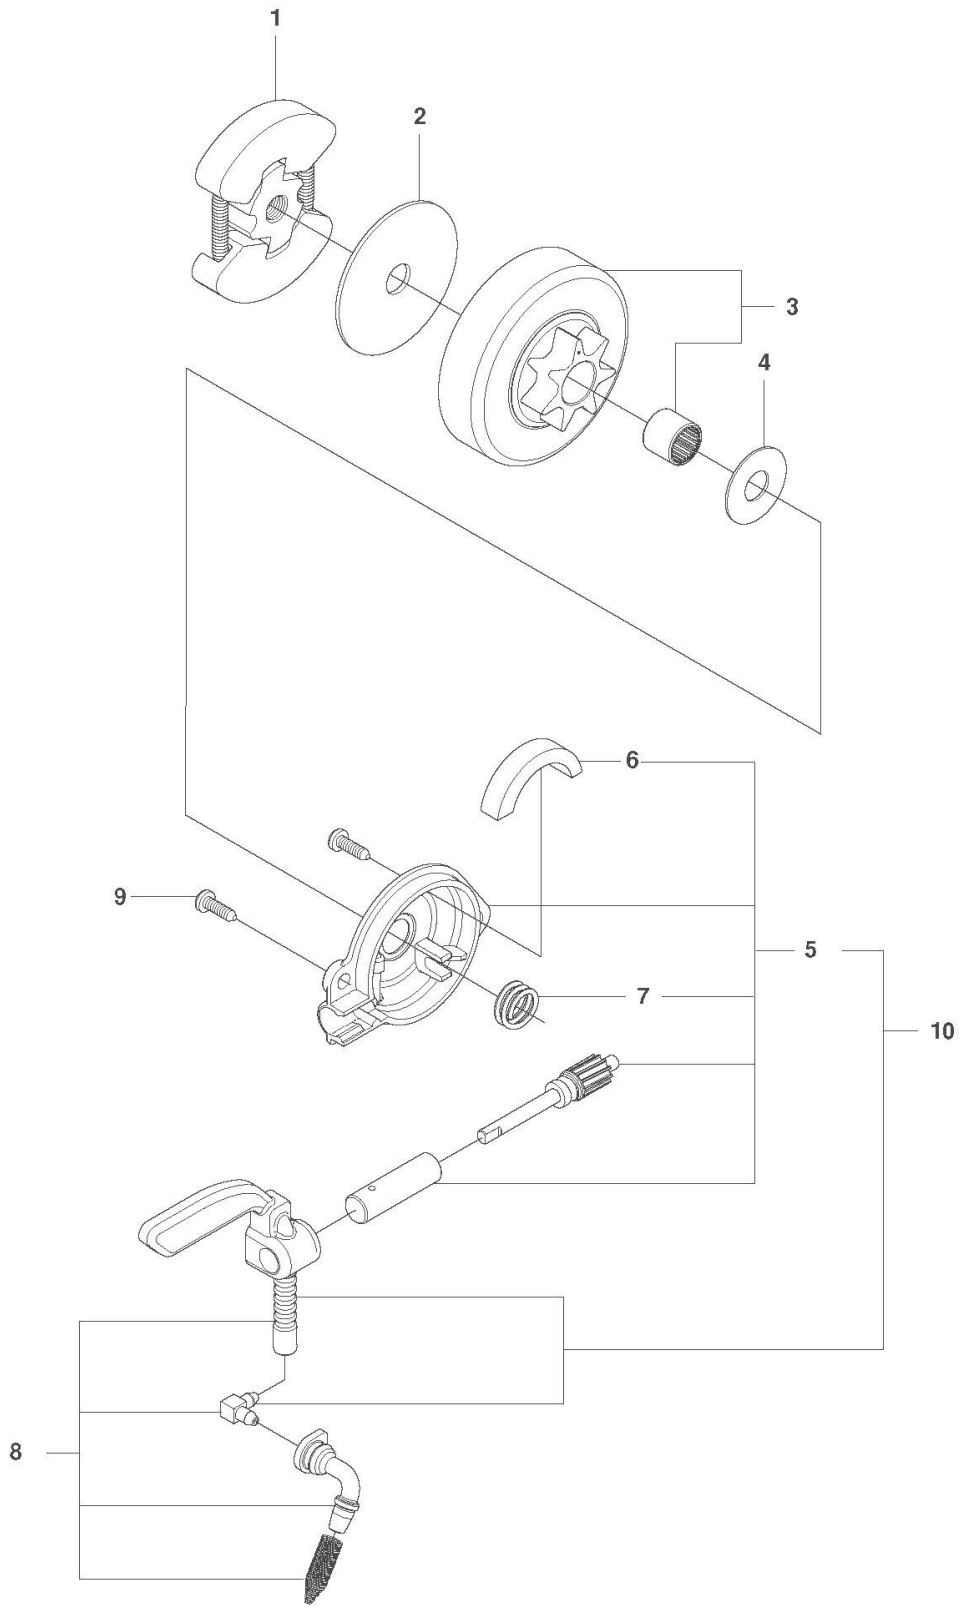

966631402, 966631403, 966631404, 9666314

SPARE PARTS LIST

Q CS340, CS380
ACCESSORIES

REF.	PART NO.	DESCRIPTION	REMARK	QTY.	KIT
1	576865901	COMBINATION WRENCH		1	

P CS340, CS380
CARBURETOR

REF.	PART NO.	DESCRIPTION	REMARK	QTY.	KIT
1	586936202	CARBURETTOR		1	
2	545008030	PURGE AND LINE ASSEMBLY		1	1
3	587609701	KIT		1	

B CS340, CS380
CLUTCH & OIL PUMP

REF.	PART NO.	DESCRIPTION	REMARK	QTY.	KIT
1	530014949	CLUTCH		1	
2	530015611	WASHER		1	
3	530047061	CLUTCH DRUM ASSY		1	
4	579621501	WASHER		1	
5	581063901	OIL PUMP ASSY		1	
6	525318401	DUST SEAL		1	5
7	530037820	WORM GEAR		1	5
8	577830501	KIT		1	
9	530016064	SCREW		2	
10	581063901	OIL PUMP ASSY		1	

G CS340, CS380
CARBURETOR & AIR FILTER

REF.	PART NO.	DESCRIPTION	REMARK	QTY.	KIT
1	586936202	CARBURETTOR		1	
2	577815201	THROTTLE		1	
3	575493401	AIR FILTER		1	
4	545061801	AIR FILTER		1	
5	545151801	FILTER		1	
6	530016101	NUT		2	
7	545061901	ISOLATOR		1	
8	577830701	KIT		1	
9	545061601	CHOKE KNOB		1	
10	545061501	CARB ADAPTOR SEAL		1	
11	577636501	ADAPTOR		1	
12	545033701	STUD-CARBURETOR		2	
13	545158301	CARB ADAPTOR SCREW		4	
14	530016080	SCREW		1	
15	545074901	TOP STUD-CARBURETOR		1	
16	545081892	GASKET KIT		1	
17	530016349	SCREW		1	

A2 CS340
CHAIN BRAKE & CLUTCH COVER

REF.	PART NO.	DESCRIPTION	REMARK	QTY.	KIT
1	577805501	CHAIN BRAKE ASSY		1	
2	530057950	PIN, DOWEL		1	1
3	530057940	ASSY. FRONT LINK		1	1
4	574780301	SCREW		1	1
5	530016415	SPRING COMPRESSION		1	1
6	530069611	RETAINER		1	1
7	577830201	KIT		1	1
8	545071002	COVER		1	1
9	545227101	SCREW		3	1
10	530015917	NUT		2	
11	577815301	DECAL		1	