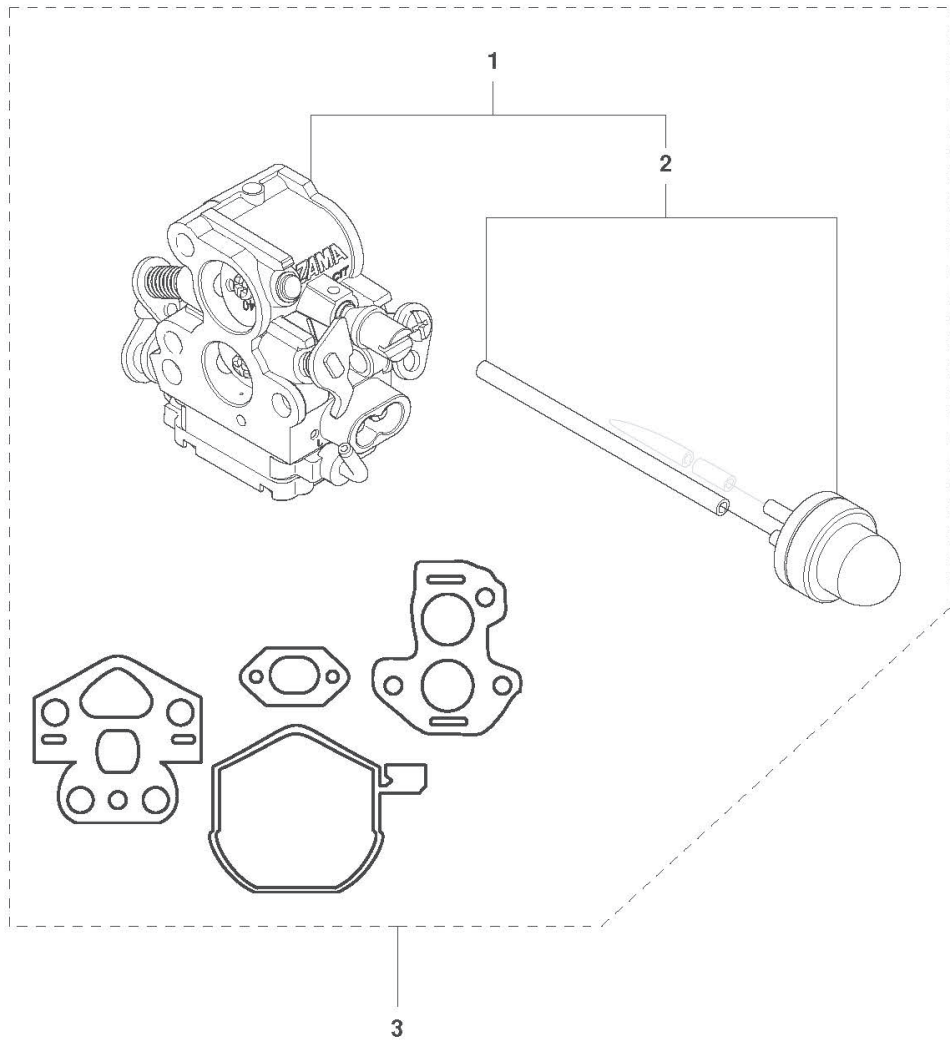

966631402, 966631403, 966631404, 9666314

SPARE PARTS LIST

Q CS340, CS380
ACCESSORIES

REF.	PART NO.	DESCRIPTION	REMARK	QTY.	KIT
1	576865901	COMBINATION WRENCH		1	

P CS340, CS380
CARBURETOR

REF.	PART NO.	DESCRIPTION	REMARK	QTY.	KIT
1	586936202	CARBURETTOR		1	
2	545008030	PURGE AND LINE ASSEMBLY		1	1
3	587609701	KIT		1	

B CS340, CS380
CLUTCH & OIL PUMP

REF.	PART NO.	DESCRIPTION	REMARK	QTY.	KIT
1	530014949	CLUTCH		1	
2	530015611	WASHER		1	
3	530047061	CLUTCH DRUM ASSY		1	
4	579621501	WASHER		1	
5	581063901	OIL PUMP ASSY		1	
6	525318401	DUST SEAL		1	5
7	530037820	WORM GEAR		1	5
8	577830501	KIT		1	
9	530016064	SCREW		2	
10	581063901	OIL PUMP ASSY		1	

G CS340, CS380
CARBURETOR & AIR FILTER

REF.	PART NO.	DESCRIPTION	REMARK	QTY.	KIT
1	586936202	CARBURETTOR		1	
2	577815201	THROTTLE		1	
3	575493401	AIR FILTER		1	
4	545061801	AIR FILTER		1	
5	545151801	FILTER		1	
6	530016101	NUT		2	
7	545061901	ISOLATOR		1	
8	577830701	KIT		1	
9	545061601	CHOKE KNOB		1	
10	545061501	CARB ADAPTOR SEAL		1	
11	577636501	ADAPTOR		1	
12	545033701	STUD-CARBURETOR		2	
13	545158301	CARB ADAPTOR SCREW		4	
14	530016080	SCREW		1	
15	545074901	TOP STUD-CARBURETOR		1	
16	545081892	GASKET KIT		1	
17	530016349	SCREW		1	

A2 CS340
CHAIN BRAKE & CLUTCH COVER

REF.	PART NO.	DESCRIPTION	REMARK	QTY.	KIT
1	577805501	CHAIN BRAKE ASSY		1	
2	530057950	PIN, DOWEL		1	1
3	530057940	ASSY. FRONT LINK		1	1
4	574780301	SCREW		1	1
5	530016415	SPRING COMPRESSION		1	1
6	530069611	RETAINER		1	1
7	577830201	KIT		1	1
8	545071002	COVER		1	1
9	545227101	SCREW		3	1
10	530015917	NUT		2	
11	577815301	DECAL		1	