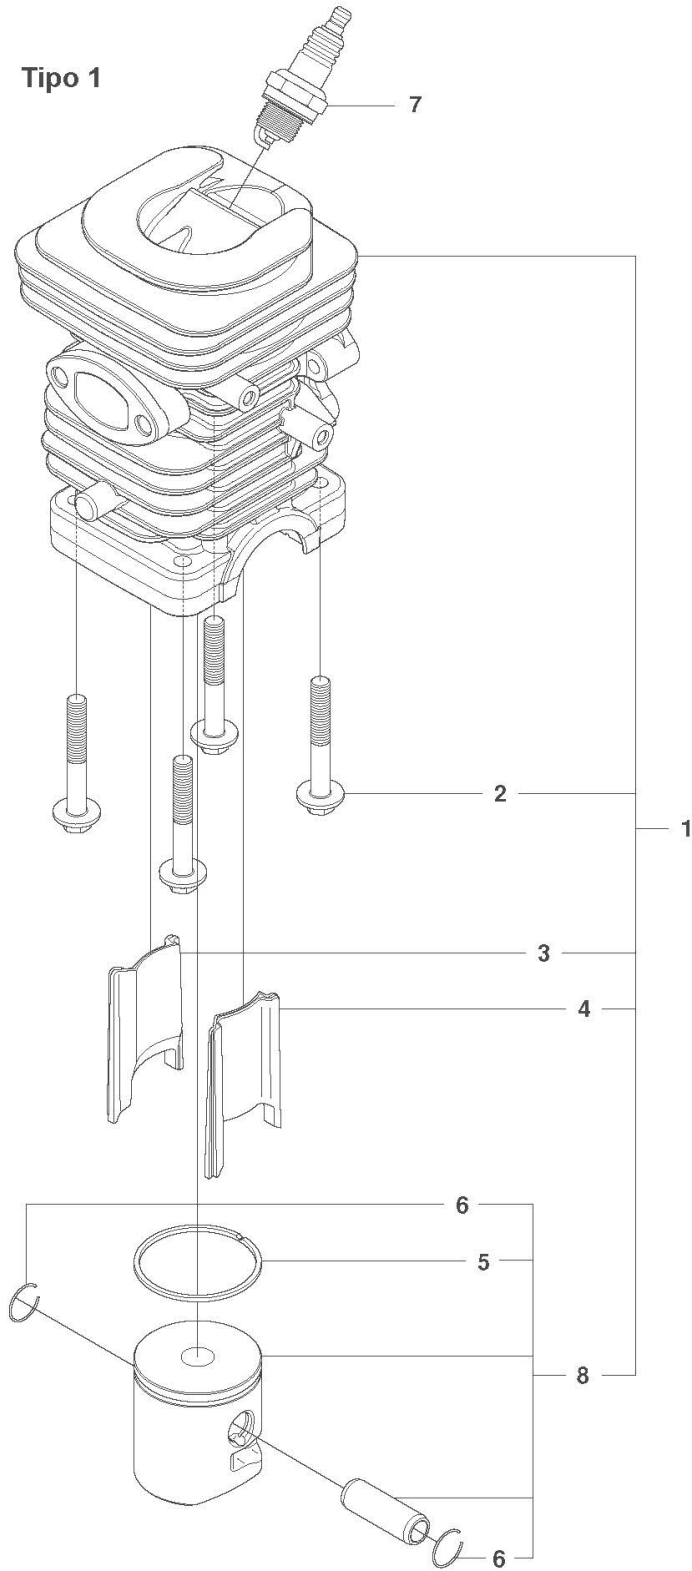

D1 CS340, CS380
CYLINDER & PISTON

Type 1 Typ 1 Tipo 1

REF.	PART NO.	DESCRIPTION	REMARK	QTY.	KIT
1	577831101	KIT	TYPE/TYP/TIPO 1	1	
2	545081501	BOLT		4	1
3	574190801	INSERT		1	1
4	574190901	INSERT		1	1
5	585040601	PISTON RING		1	8
6	530015697	LOCKING RING		2	8
7	503235108	SPARK PLUG		1	
8	577831301	KIT		1	1