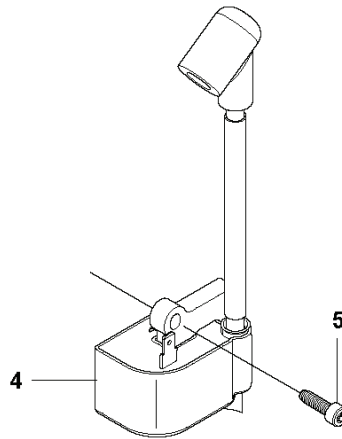

M CS340, CS380
IGNITION SYSTEM

REF.	PART NO.	DESCRIPTION	REMARK	QTY.	KIT
1	575635502	FLYWHEEL		1	
2	530015127	WASHER		1	
3	530016134	NUT		1	
4	575803501	MODULE		1	
5	545121901	SCREW		2	
6	545079901	ASSY- WIRE HARNESS		1