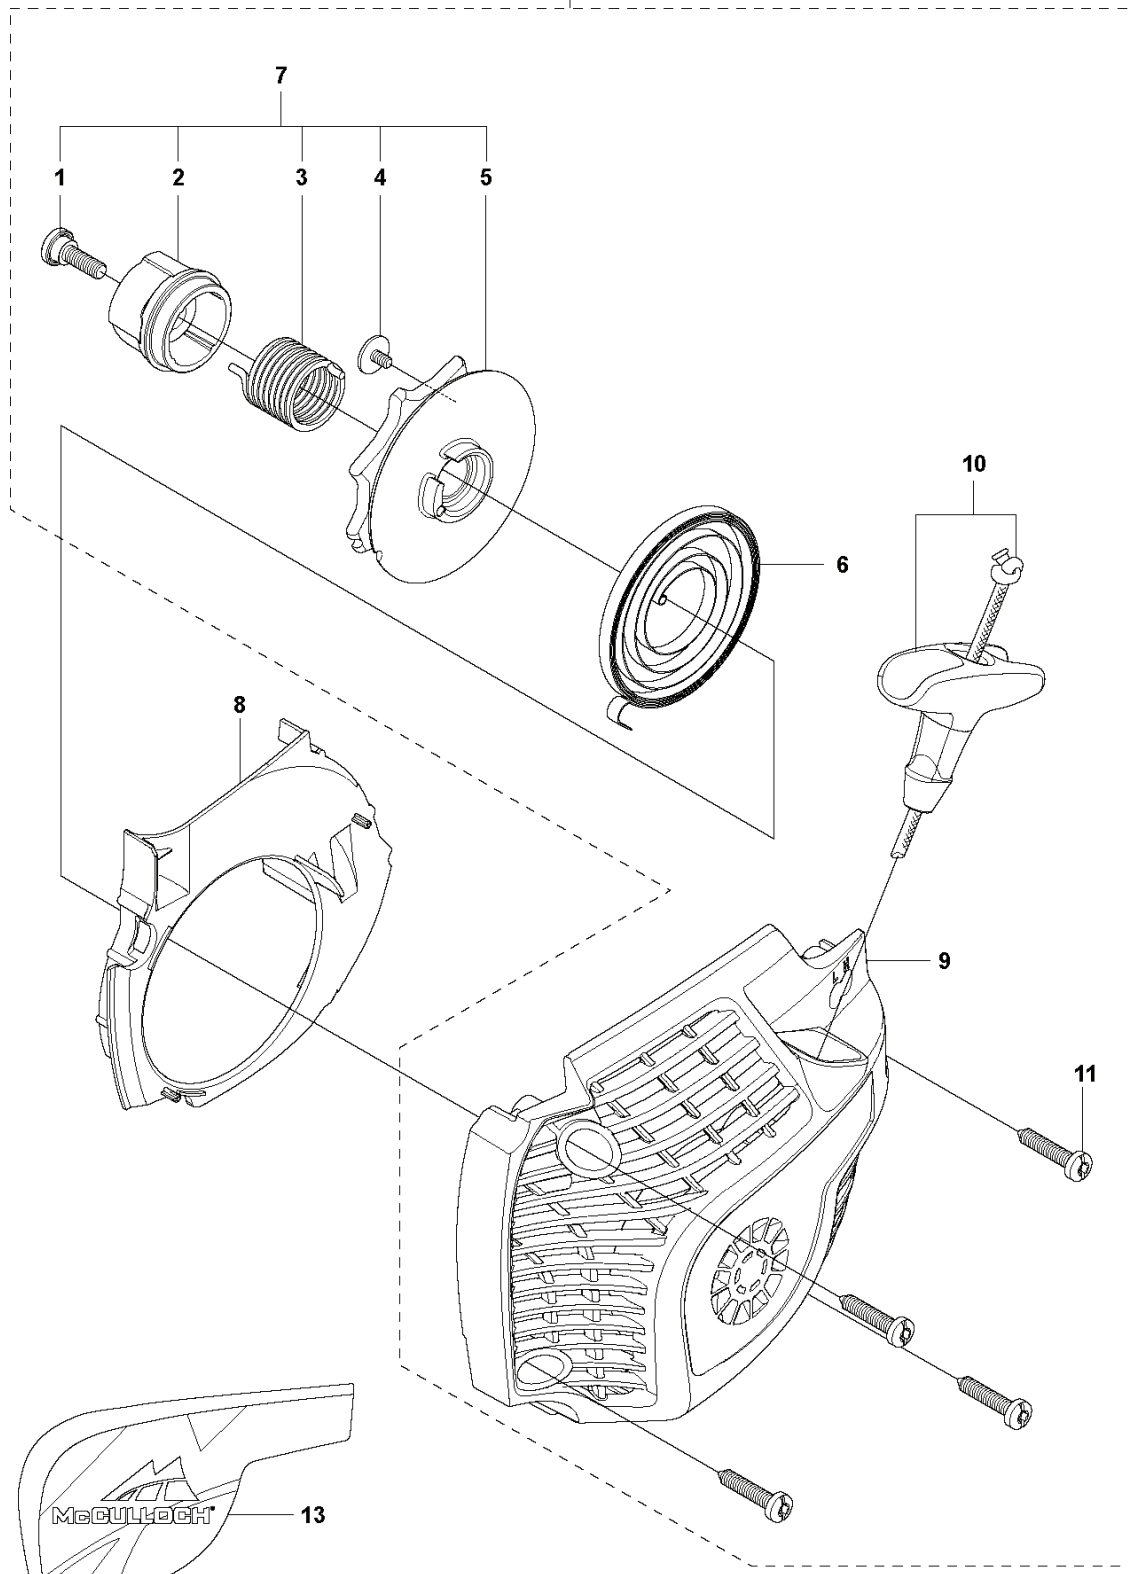

N CS340, CS380
STARTER

12

McCULLOCH

13

REF.	PART NO.	DESCRIPTION	REMARK	QTY.	KIT
1	530021179	SCREW		1	7,12
2	530059677	SLEEVE		1	7,12
3	530021180	SPRING		1	7,12
4	530016080	SCREW		1	7,12
5	545058201	PULLEY		1	7,12
6	530042095	SPRING		1	12
7	545180812	KIT		1	12
8	575942801	BAFFLE		1	
9	575942301	HOUSING		1	12
10	576431301	HANDLE		1	12
11	530016432	SCREW		4	12
12	577162501	KIT		1	
13	576807501	DECAL		1