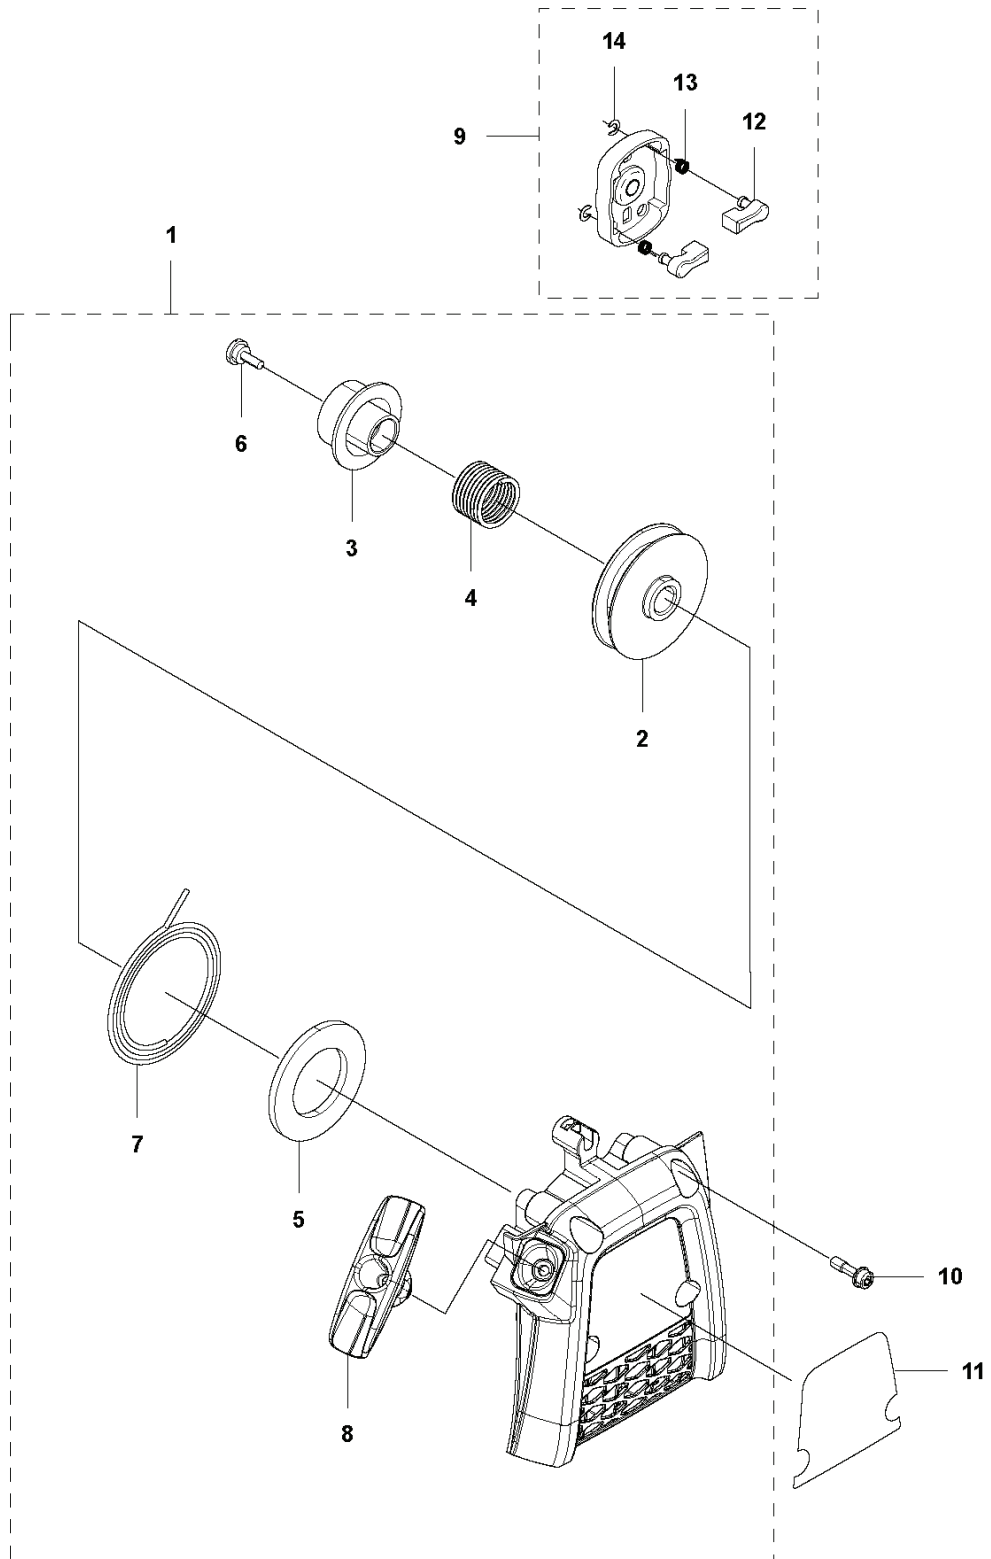

B40 BT, 9671588-01, 2017-01

SPARE PARTS LIST

B B40BT
SHAFT

REF.	PART NO.	DESCRIPTION	REMARK	QTY.	KIT
1	578333001	TUBE		1	
2	578333201	DRIVE SHAFT		1	
3	579073601	HOOK		1	
4	579073501	HOOK		1	
5	544258001	BOLT		2	
7	578964301	DECAL		1	
9	580237301	DECAL		2	
11	578867502	CONE		1	
12	578862701	BRACKET		1	
13	510904601	BOLT		1	
14	521515901	BOLT		3	
15	579011501	CLIP		1	
16	521654001	CLAMP		2	

K B40BT
STARTER

REF.	PART NO.	DESCRIPTION	REMARK	QTY.	KIT
1	581612301	STARTER		1	
2	579110801	STARTER PULLEY		1	1
3	521618501	PLATE		1	1
4	521618401	SPRING		1	1
5	579110901	SPIRAL SPRING		1	1
6	515367101	SCREW		1	1
7	579111001	STARTER ROPE		1	1
8	576374601	STARTER HANDLE		1	1
9	579111101	PULLEY		1	
10	577815402	BOLT		4	
11	581339501	DECAL		1	
12	580736901	RATCHET		2	9
13	521618701	SPRING		2	9
14	513167701	E-RING		2	9

D B40BT
THROTTLE CONTROLS

REF.	PART NO.	DESCRIPTION	REMARK	QTY.	KIT
2	574444001	SCREW ITXSCT		2	1
3	525755109	SCREW ITXSCFM		1	1
4	503221013	HEXAGON NUT		1	1
8	580721201	SPRING		1	1
11	579378901	SHORT CIRCUIT CABLE		1	1
13	577601401	TUBE		1	1

C B40BT
HANDLE

REF.	PART NO.	DESCRIPTION	REMARK	QTY.	KIT
1	578963301	CLAMP		1	
2	578963401	CLAMP		1	
3	578963501	CLAMP		1	
4	521516901	BOLT		6	
5	578428801	HANDLEBAR		1	
6	574444001	SCREW ITXSCT		2	
9	514364001	BAND		1	