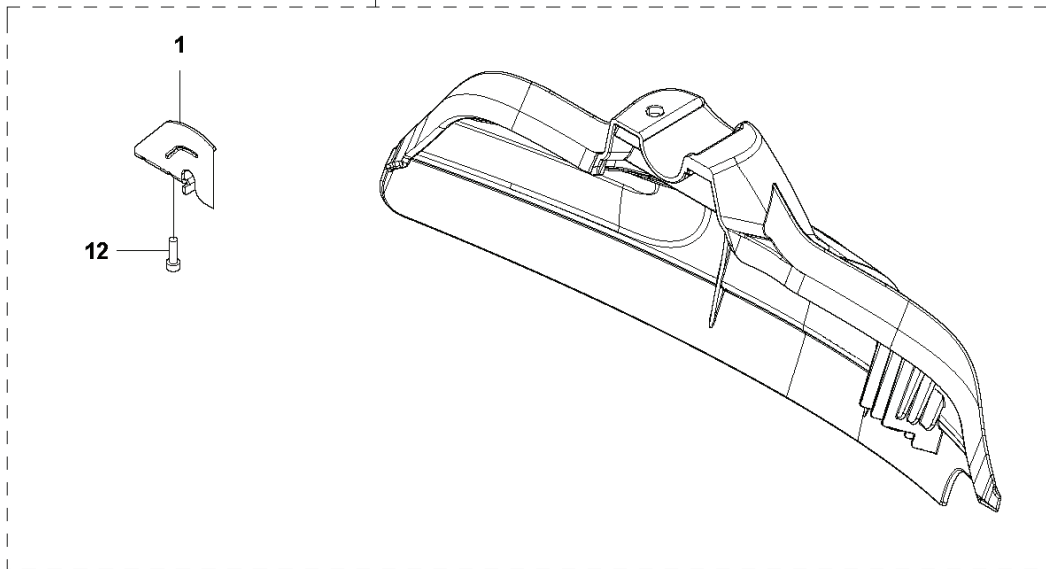

R B40BT
ACCESSORIES

REF.	PART NO.	DESCRIPTION	REMARK	QTY.	KIT
1	530052286	LINE		1	13
2	537312901	TRANSPORT GUARD		1	
3	574352301	COVER		2	
5	506744101	BAG		1	
6	580309101	BAR		1	
7	521533101	SOCKET		1	
8	506615001	SPANNER		1	
9	506689501	DRIVER		1	
10	580477001	WRENCH		1	
12	530015814	SCREW		2	13
13	580305001	SHIELD		1