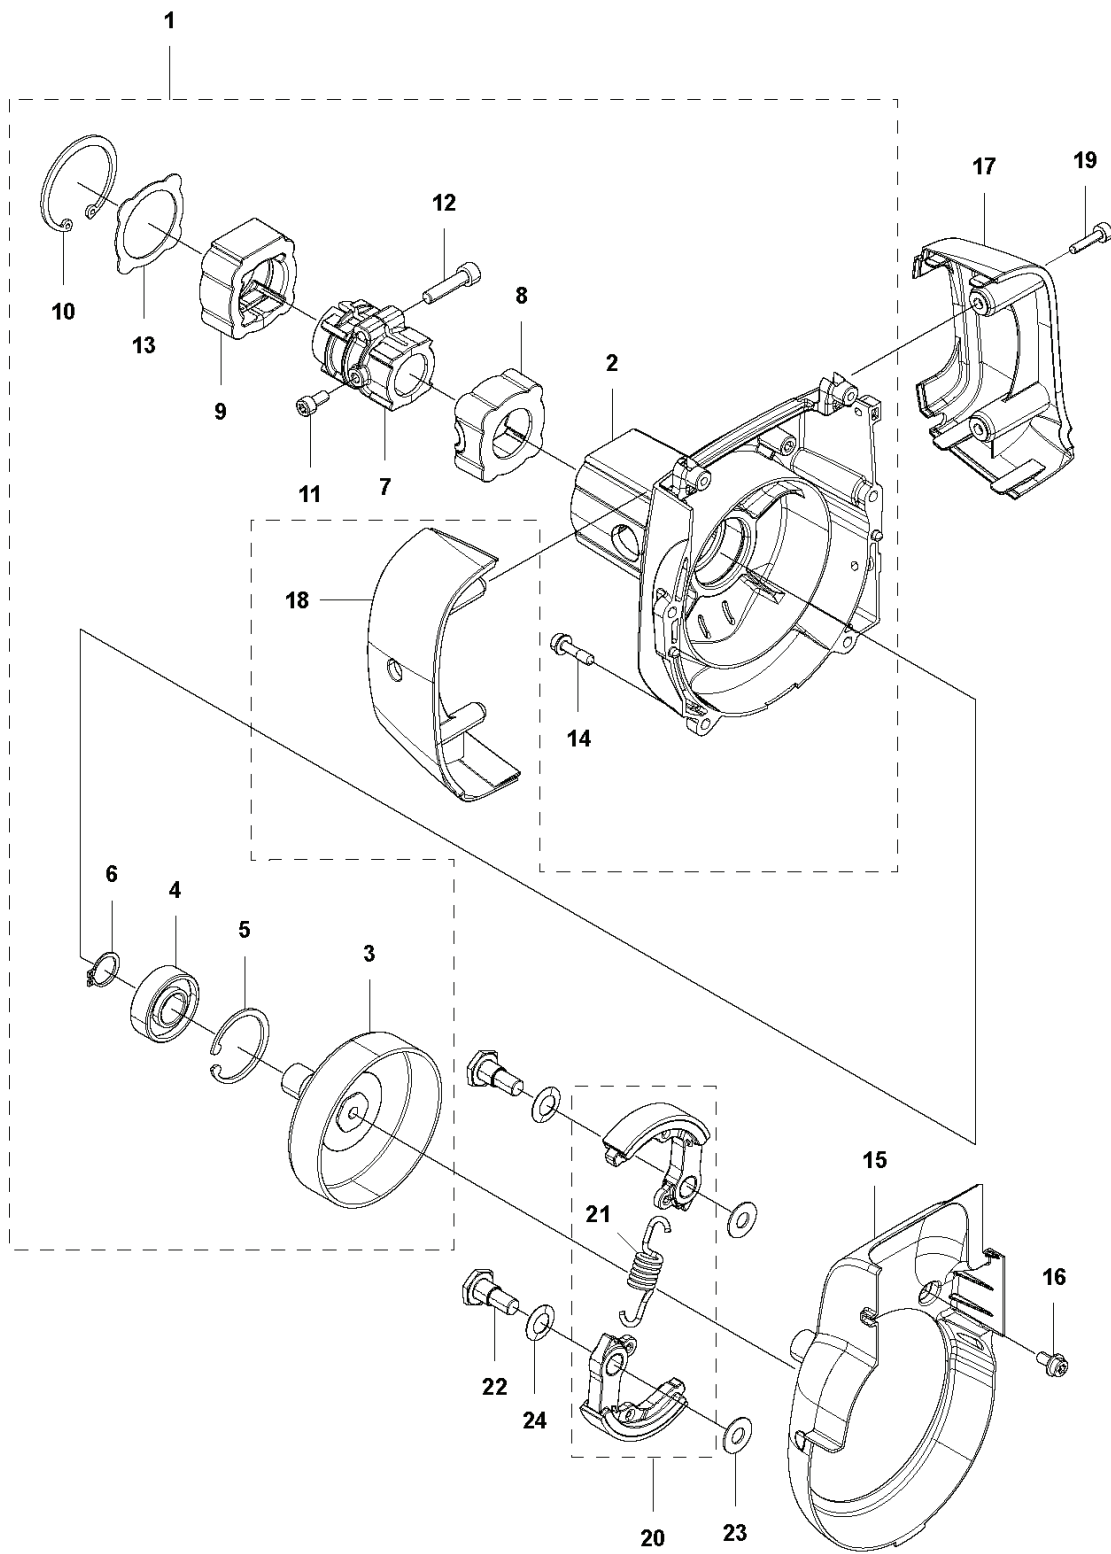

F B40BT
CLUTCH

REF.	PART NO.	DESCRIPTION	REMARK	QTY.	KIT
1	579179901	HOUSING		1	
2	578331401	CLUTCH		1	1
3	505293801	DRUM		1	1
4	516131701	BEARING		1	1
5	502849301	SNAP RING		1	1
6	516124201	SNAP RING		1	1
7	578331501	CLAMP		1	1
8	521654601	ABSORBER		1	1
9	521654701	ABSORBER		1	1
10	516126401	SNAP RING		1	1
11	504119601	SCREW		1	1
12	521517501	BOLT		1	1
13	521654901	SPACER		1	1
14	577942301	BOLT		4	1
15	578325801	FAN COVER		1	
16	521515901	BOLT		2	
17	578301801	COVER		1	
18	578301901	COVER		1	
19	574444001	SCREW ITX SCT		2	
20	521636401	CLUTCH ASSY		1	
21	521523401	SPRING		1	20
22	505297801	SCREW		2	
23	505298001	WASHER		2	
24	505298101	WASHER		2