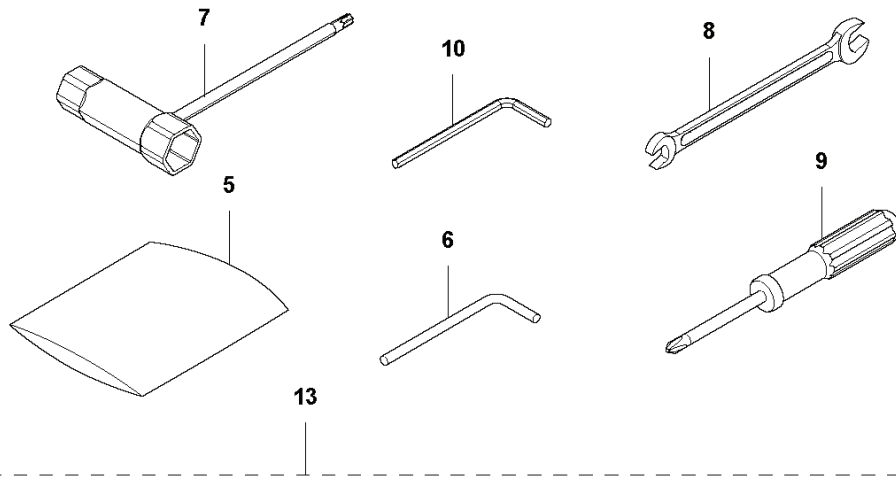

R B40BT
ACCESSORIES

REF.	PART NO.	DESCRIPTION	REMARK	QTY.	KIT
1	530052286	LINE		1	13
2	537312901	TRANSPORT GUARD		1	
3	574352301	COVER		2	
5	506744101	BAG		1	
6	580309101	BAR		1	
7	521533101	SOCKET		1	
8	506615001	SPANNER		1	
9	506689501	DRIVER		1	
10	580477001	WRENCH		1	
12	530015814	SCREW		2	13
13	580305001	SHIELD		1