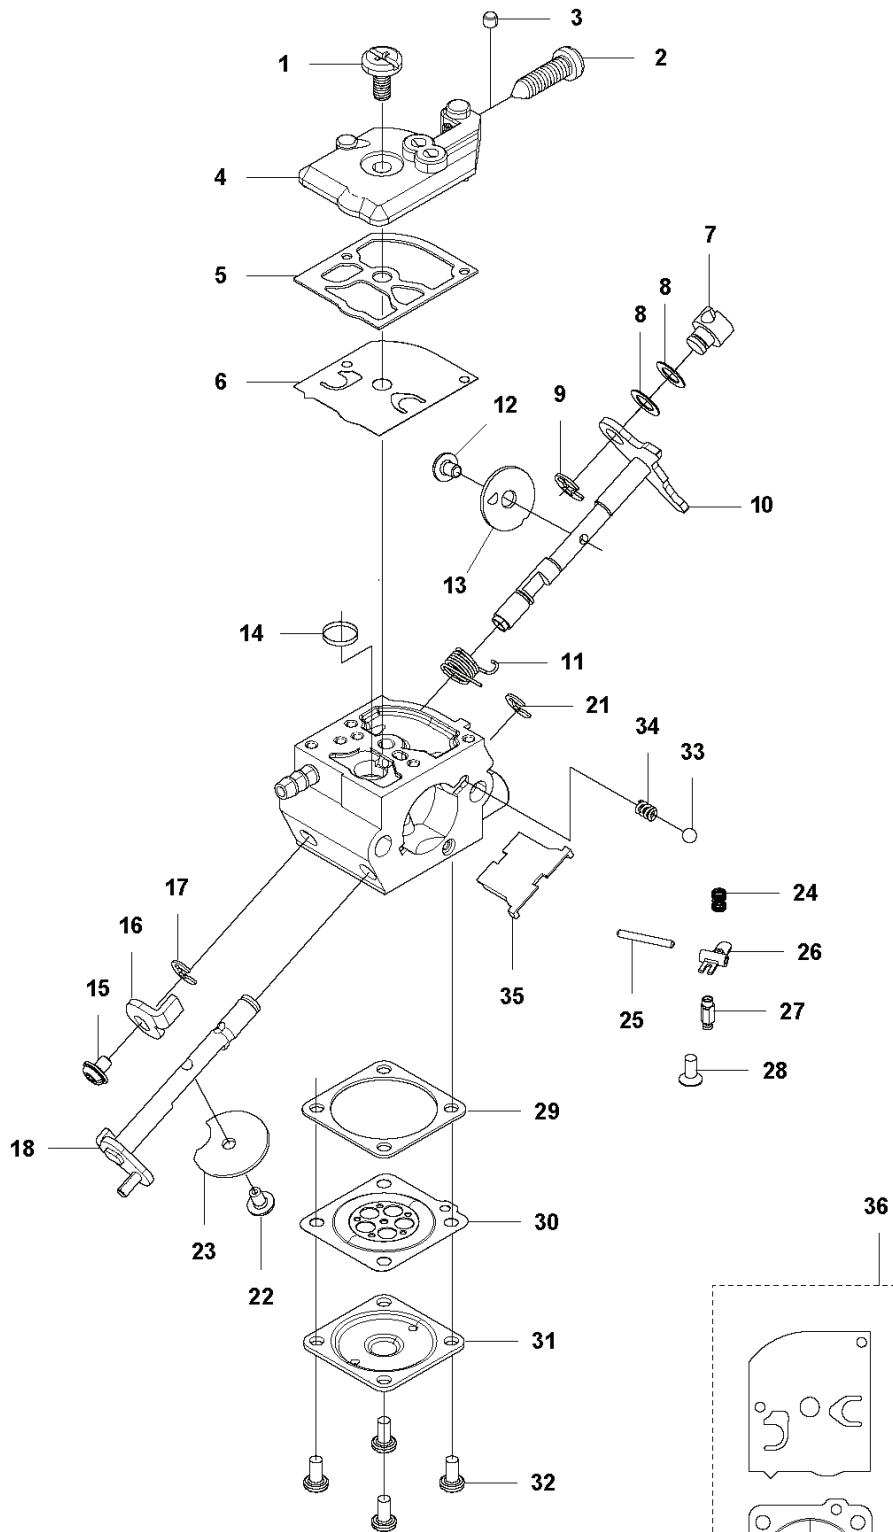

B40 BT, 9671588-01, 2017-01

SPARE PARTS LIST

B B40BT
SHAFT

REF.	PART NO.	DESCRIPTION	REMARK	QTY.	KIT
1	578333001	TUBE		1	
2	578333201	DRIVE SHAFT		1	
3	579073601	HOOK		1	
4	579073501	HOOK		1	
5	544258001	BOLT		2	
7	578964301	DECAL		1	
9	580237301	DECAL		2	
11	578867502	CONE		1	
12	578862701	BRACKET		1	
13	510904601	BOLT		1	
14	521515901	BOLT		3	
15	579011501	CLIP		1	
16	521654001	CLAMP		2	

R B40BT
ACCESSORIES

REF.	PART NO.	DESCRIPTION	REMARK	QTY.	KIT
1	530052286	LINE		1	13
2	537312901	TRANSPORT GUARD		1	
3	574352301	COVER		2	
5	506744101	BAG		1	
6	580309101	BAR		1	
7	521533101	SOCKET		1	
8	506615001	SPANNER		1	
9	506689501	DRIVER		1	
10	580477001	WRENCH		1	
12	530015814	SCREW		2	13
13	580305001	SHIELD		1	

Q B40BT
CARBURETOR

REF.	PART NO.	DESCRIPTION	REMARK	QTY.	KIT
1	577899301	SCREW		1	
2	579631701	SCREW		1	
3	578389701	PLUG		1	
4	578389801	COVER		1	
5	577899401	GASKET		1	
6	577899501	DIAPHRAGM		1	
7	586383401	SWIVEL		1	
8	577901101	GASKET		2	
9	577900401	E-RING		1	
10	578389501	SHAFT		1	
11	577900601	SPRING		1	
12	577899701	SCREW		1	
13	587992601	VALVE		1	
14	577900301	STRAINER		1	
15	577899701	SCREW		1	
16	577901301	LEVER		1	
17	577900401	E-RING		1	
18	587993001	SHAFT		1	
21	585320201	RING		1	
22	577899701	SCREW		1	
23	580310201	VALVE		1	
24	579631801	SPRING		1	
25	578390601	PIN		1	
26	578300201	DRILL BIT SEG		1	
27	579631901	VALVE		1	
28	578390301	SCREW		1	
29	577899901	GASKET		1	
30	577900101	DIAPHRAGM		4	
31	577900001	COVER		1	
32	577900501	SCREW		1	
33	577901501	BALL		1	
34	577901601	SPRING		2	
35	577901001	PLATE		1	
36	577901801	GASKET KIT		1	