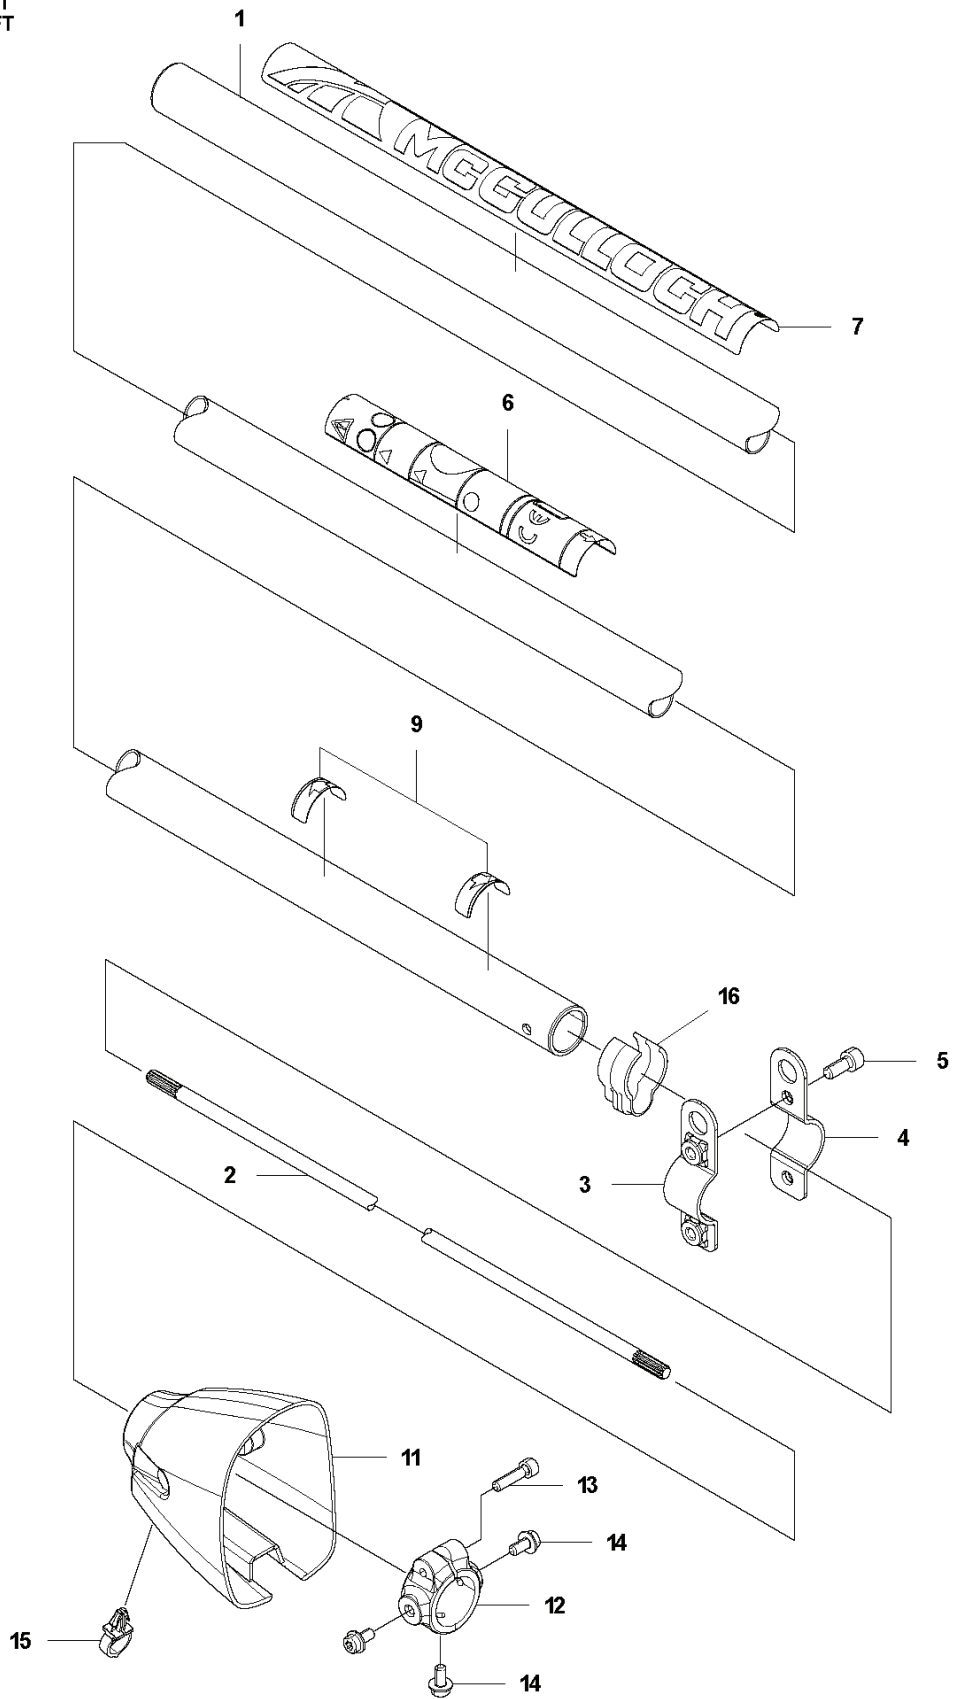

B40 BT, 9671588-01, 2017-01

SPARE PARTS LIST

B B40BT
SHAFT

REF.	PART NO.	DESCRIPTION	REMARK	QTY.	KIT
1	578333001	TUBE		1	
2	578333201	DRIVE SHAFT		1	
3	579073601	HOOK		1	
4	579073501	HOOK		1	
5	544258001	BOLT		2	
7	578964301	DECAL		1	
9	580237301	DECAL		2	
11	578867502	CONE		1	
12	578862701	BRACKET		1	
13	510904601	BOLT		1	
14	521515901	BOLT		3	
15	579011501	CLIP		1	
16	521654001	CLAMP		2	

K B40BT
STARTER

REF.	PART NO.	DESCRIPTION	REMARK	QTY.	KIT
1	581612301	STARTER		1	
2	579110801	STARTER PULLEY		1	1
3	521618501	PLATE		1	1
4	521618401	SPRING		1	1
5	579110901	SPIRAL SPRING		1	1
6	515367101	SCREW		1	1
7	579111001	STARTER ROPE		1	1
8	576374601	STARTER HANDLE		1	1
9	579111101	PULLEY		1	
10	577815402	BOLT		4	
11	581339501	DECAL		1	
12	580736901	RATCHET		2	9
13	521618701	SPRING		2	9
14	513167701	E-RING		2	9

D B40BT
THROTTLE CONTROLS

REF.	PART NO.	DESCRIPTION	REMARK	QTY.	KIT
2	574444001	SCREW ITXSCT		2	1
3	525755109	SCREW ITXSCFM		1	1
4	503221013	HEXAGON NUT		1	1
8	580721201	SPRING		1	1
11	579378901	SHORT CIRCUIT CABLE		1	1
13	577601401	TUBE		1	1

C B40BT
HANDLE

REF.	PART NO.	DESCRIPTION	REMARK	QTY.	KIT
1	578963301	CLAMP		1	
2	578963401	CLAMP		1	
3	578963501	CLAMP		1	
4	521516901	BOLT		6	
5	578428801	HANDLEBAR		1	
6	574444001	SCREW ITXSCT		2	
9	514364001	BAND		1	