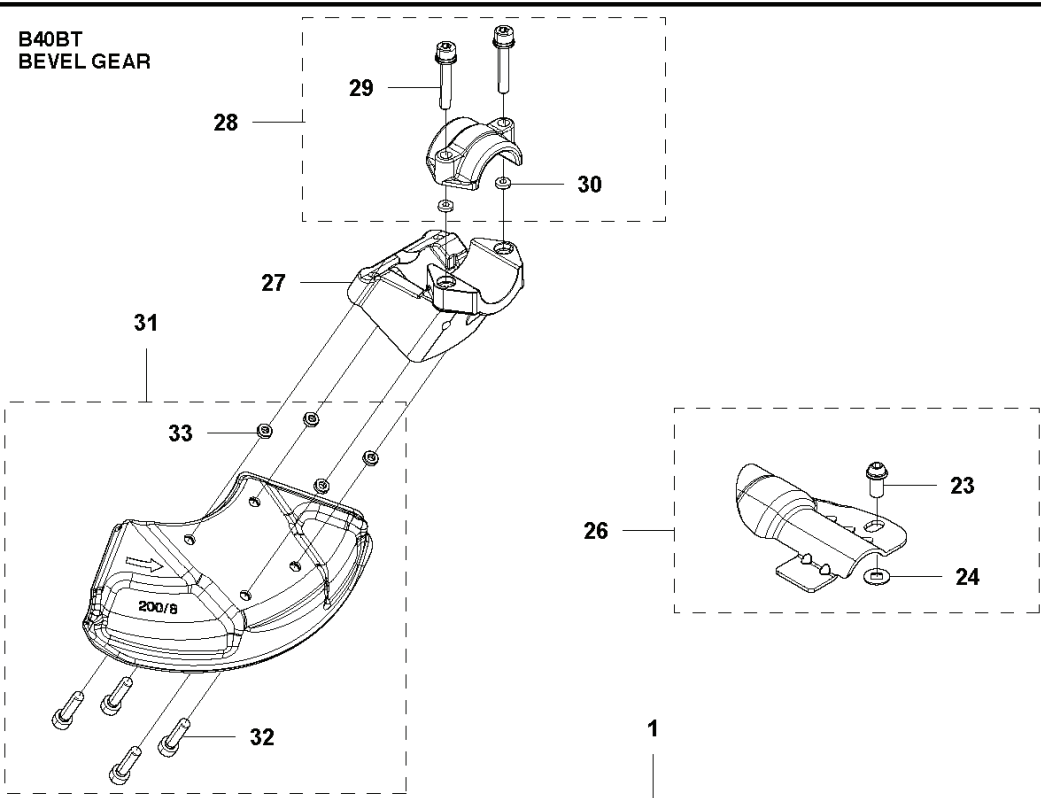

A B40BT
BEVEL GEAR

REF.	PART NO.	DESCRIPTION	REMARK	QTY.	KIT
1	578333301	GEAR CASE		1	
2	579006501	GEAR CASE		1	1
3	505169201	BEARING		1	1
4	505169301	BEARING		1	1
5	510569701	BEARING		1	1
6	579064101	BEARING		1	1
7	579006901	SHAFT		1	1
8	579007201	GEAR		1	1
9	579007301	PINION		1	1
10	581315401	NUT		1	1
11	505169401	SNAP RING		1	1
12	504121001	SNAP RING		1	1
13	521821801	RING		1	1
14	579006601	COVER	For grass blade	1	1
15	579006701	COVER		1	1
16	579007101	HOLDER		1	1
17	579007001	HOLDER		1	1
18	510464601	SCREW		3	1
19	521862301	BOLT		1	1
20	521862001	BOLT		1	1
21	521861101	BOLT		1	1
23	530015771	SCREW		1	26
24	575677301	LOCKWASHER	For combi shield 580 30 50-01	1	26
26	579216901	BRACKET		1	
27	581337701	ADAPTER		1	
28	581337801	CLAMP		1	
29	512845901	BOLT		2	28
30	574039501	LOCK NUT		2	28
31	581338401	SAW BLADE GUARD		1	
32	521516501	BOLT		4	31
33	574039501	LOCK NUT		4	31