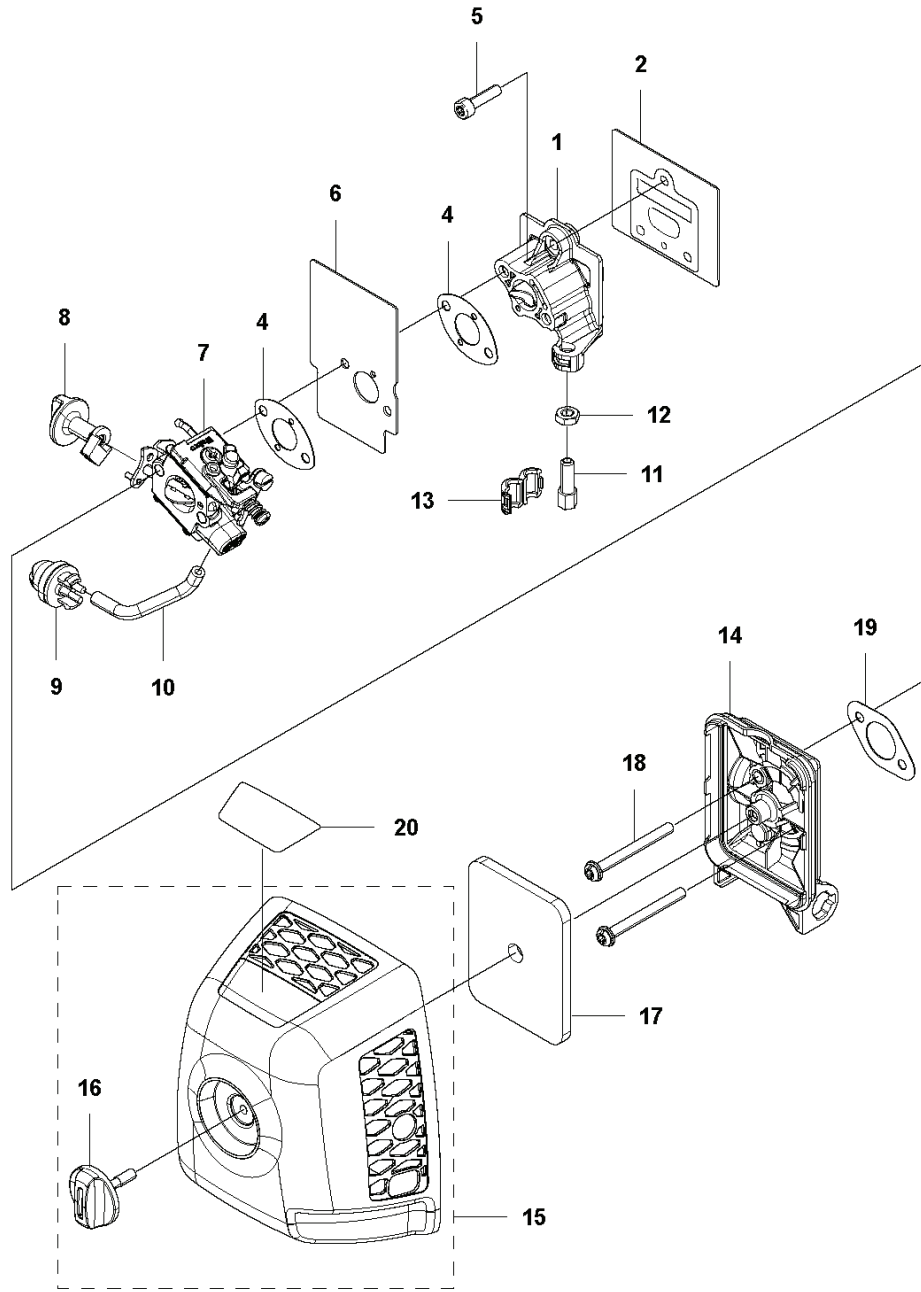

J B40BT
CARBURETOR & AIRFILTER

REF.	PART NO.	DESCRIPTION	REMARK	QTY.	KIT
1	576685801	INSULATOR		1	
2	585996601	GASKET		1	
4	577673801	GASKET		2	
5	506689001	BOLT		3	
6	579445901	PLATE		1	
7	586491001	CARBURETTOR		1	
8	577133102	CHOKE CONTROL		1	
9	503936601	PURGE		1	
10	577509501	TUBE		1	
11	577177201	SCREW		1	
12	580517801	NUT		1	
13	577133201	JOINT		1	
14	576685501	FILTER HOUSING		1	
15	579180001	FILTER COVER		1	
16	537213201	KNOB		1	15
17	577926701	AIR FILTER		1	
18	521515501	SCREW		2	
19	577882402	GASKET		1	
20	578332201	DECAL		1