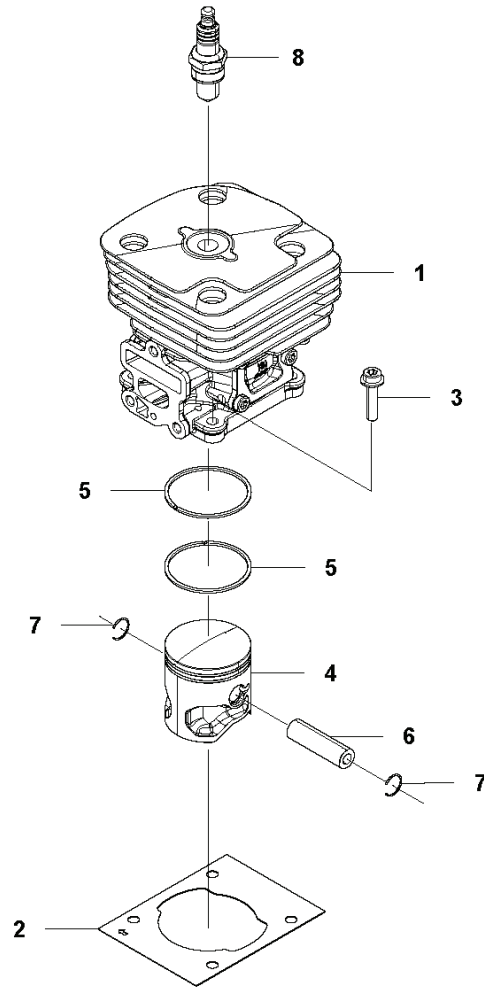

M B40BT
CYLINDER & PISTON

REF.	PART NO.	DESCRIPTION	REMARK	QTY.	KIT
1	577409502	CYLINDER		1	
2	521622001	GASKET		1	
3	506745201	BOLT		4	
4	587454301	PISTON		1	
5	510918001	PISTON RING		2	
6	521522701	PEN		1	
7	516283001	RING		2	
8	528074001	SPARK PLUG	NGK CMR7H-10	1