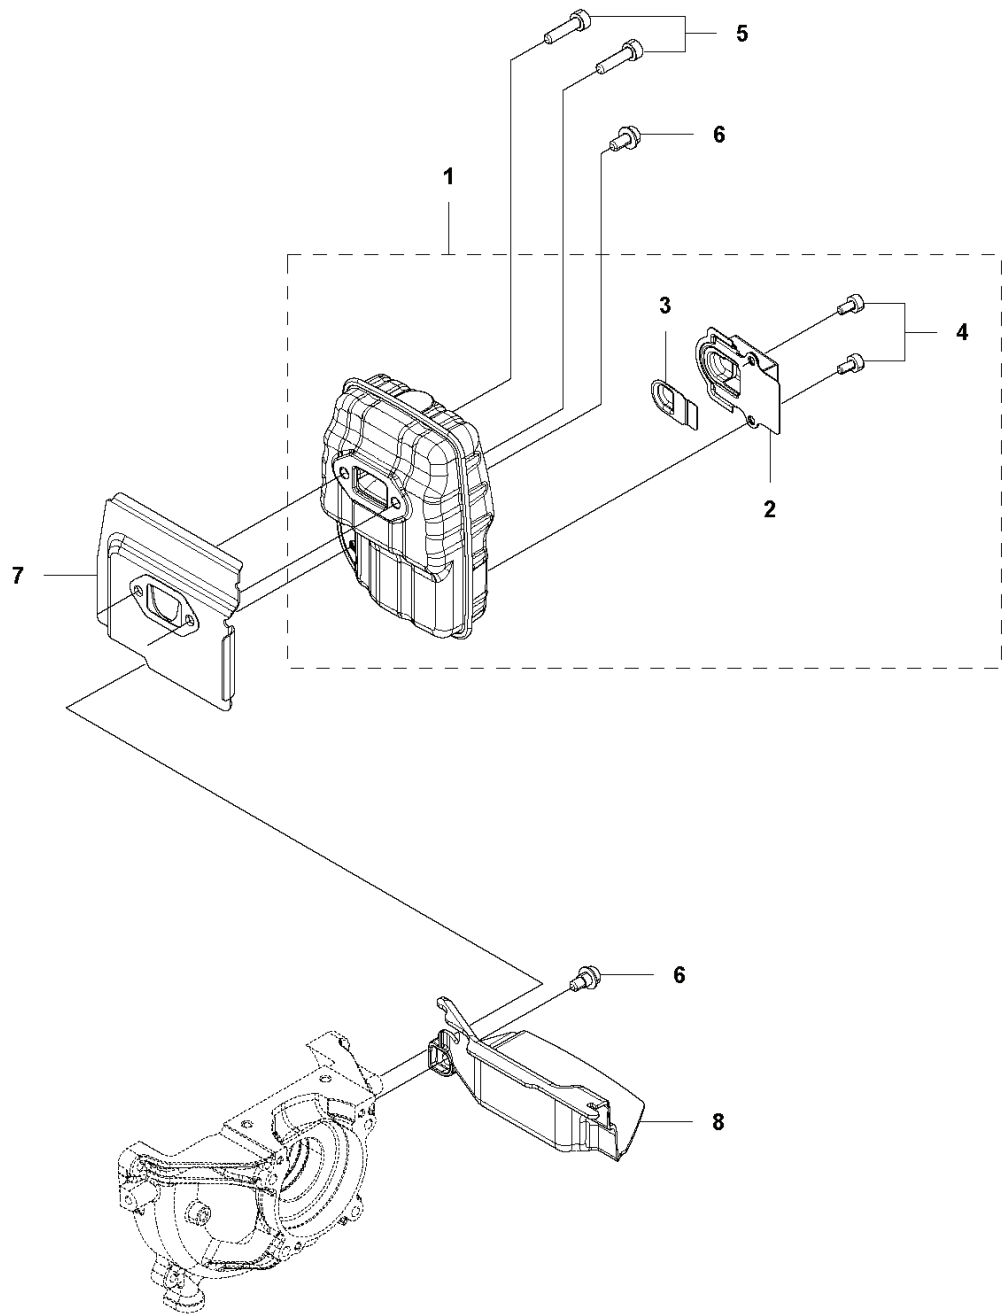

H B40BT
MUFFLER

REF.	PART NO.	DESCRIPTION	REMARK	QTY.	KIT
1	576785001	MUFFLER		1	
2	521623401	GUIDE		1	1
3	521623001	ARESTER		1	1
4	544362701	BOLT		2	1
5	504114301	SCREW		2	
6	521515901	BOLT		2	
7	577804101	GASKET		1	
8	586348401	MUFFLER GUARD		1