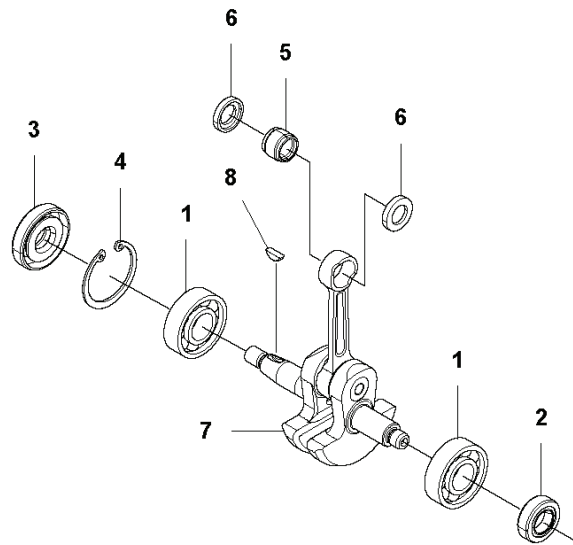

N B40BT
CRANK SHAFT

REF.	PART NO.	DESCRIPTION	REMARK	QTY.	KIT
1	504121401	BEARING		2	
2	504121501	SEALING		1	
3	505296701	SEAL		1	
4	504121001	SNAP RING		1	
5	505297301	BEARING		1	
6	513752401	WASHER		2	
7	521623901	SHAFT-COMP		1	
8	506689401	KEY		1