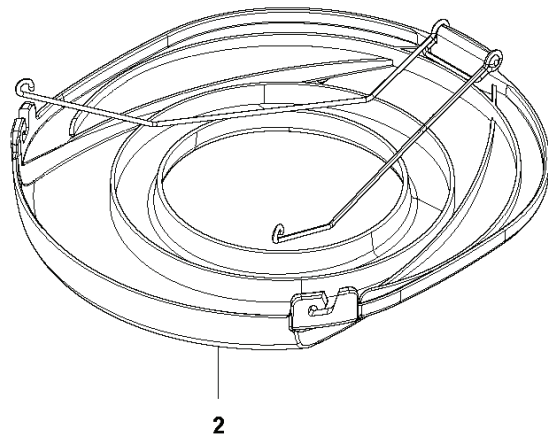

R B40BT
ACCESSORIES

REF.	PART NO.	DESCRIPTION	REMARK	QTY.	KIT
1	530052286	LINE		1	13
2	537312901	TRANSPORT GUARD		1	
3	574352301	COVER		2	
5	506744101	BAG		1	
6	580309101	BAR		1	
7	521533101	SOCKET		1	
8	506615001	SPANNER		1	
9	506689501	DRIVER		1	
10	580477001	WRENCH		1	
12	530015814	SCREW		2	13
13	580305001	SHIELD		1