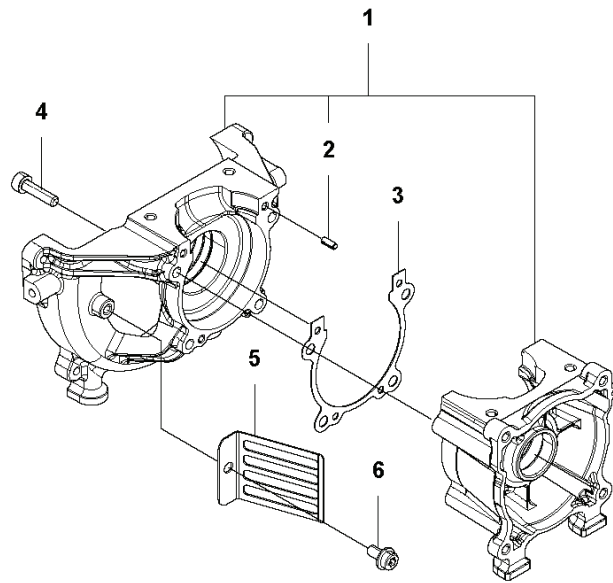

P B40BT
CRANKCASE

REF.	PART NO.	DESCRIPTION	REMARK	QTY.	KIT
1	521623503	CASE		1	
2	505296101	PIN		3	1
3	521623601	GASKET		1	
4	504114301	SCREW		4	
5	515412601	GUARD		1	
6	521515901	BOLT		1