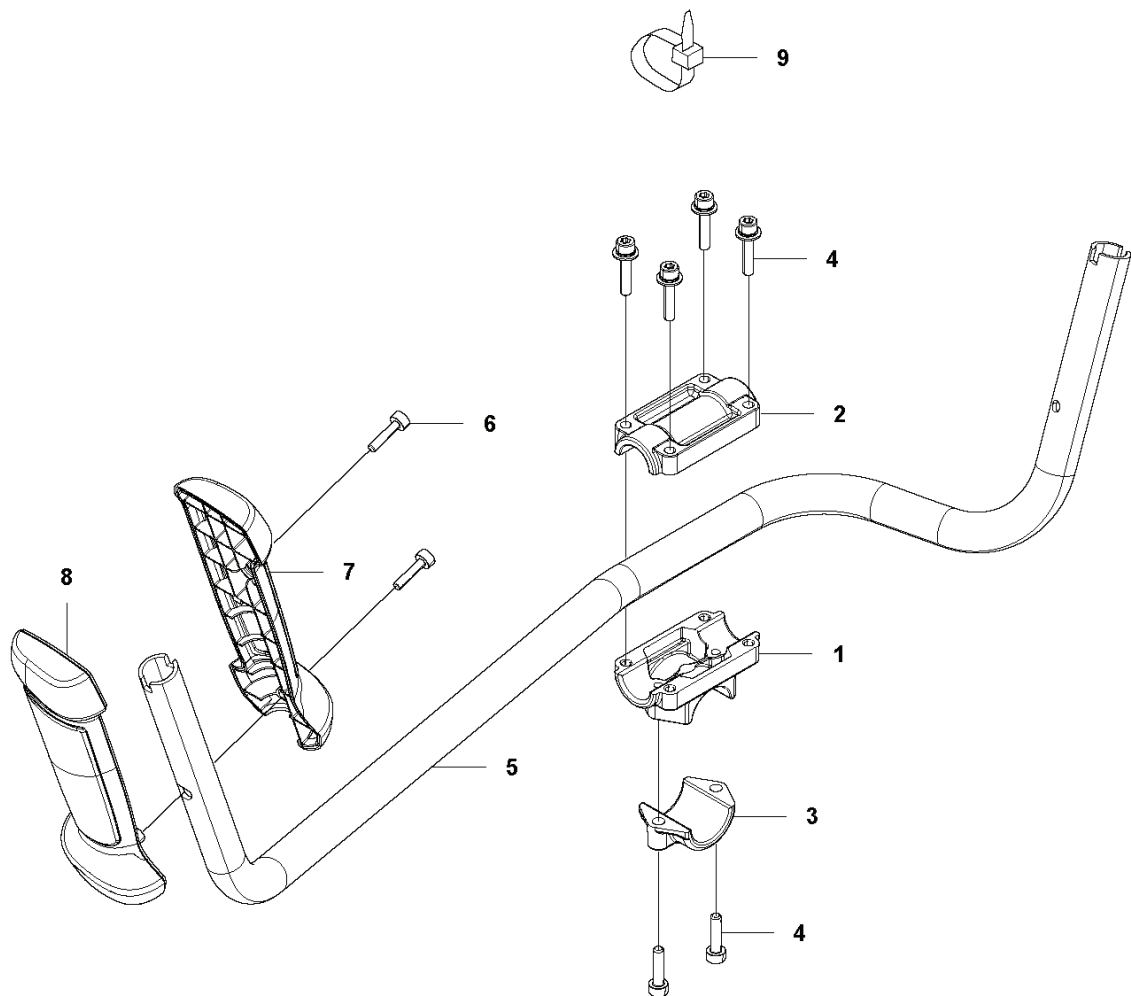

B40 BT, 9671588-01, 2017-01

SPARE PARTS LIST

B B40BT
SHAFT

REF.	PART NO.	DESCRIPTION	REMARK	QTY.	KIT
1	578333001	TUBE		1	
2	578333201	DRIVE SHAFT		1	
3	579073601	HOOK		1	
4	579073501	HOOK		1	
5	544258001	BOLT		2	
7	578964301	DECAL		1	
9	580237301	DECAL		2	
11	578867502	CONE		1	
12	578862701	BRACKET		1	
13	510904601	BOLT		1	
14	521515901	BOLT		3	
15	579011501	CLIP		1	
16	521654001	CLAMP		2	

K B40BT
STARTER

REF.	PART NO.	DESCRIPTION	REMARK	QTY.	KIT
1	581612301	STARTER		1	
2	579110801	STARTER PULLEY		1	1
3	521618501	PLATE		1	1
4	521618401	SPRING		1	1
5	579110901	SPIRAL SPRING		1	1
6	515367101	SCREW		1	1
7	579111001	STARTER ROPE		1	1
8	576374601	STARTER HANDLE		1	1
9	579111101	PULLEY		1	
10	577815402	BOLT		4	
11	581339501	DECAL		1	
12	580736901	RATCHET		2	9
13	521618701	SPRING		2	9
14	513167701	E-RING		2	9

D B40BT
THROTTLE CONTROLS

REF.	PART NO.	DESCRIPTION	REMARK	QTY.	KIT
2	574444001	SCREW ITXSCT		2	1
3	525755109	SCREW ITXSCFM		1	1
4	503221013	HEXAGON NUT		1	1
8	580721201	SPRING		1	1
11	579378901	SHORT CIRCUIT CABLE		1	1
13	577601401	TUBE		1	1

C B40BT
HANDLE

REF.	PART NO.	DESCRIPTION	REMARK	QTY.	KIT
1	578963301	CLAMP		1	
2	578963401	CLAMP		1	
3	578963501	CLAMP		1	
4	521516901	BOLT		6	
5	578428801	HANDLEBAR		1	
6	574444001	SCREW ITXSCT		2	
9	514364001	BAND		1	