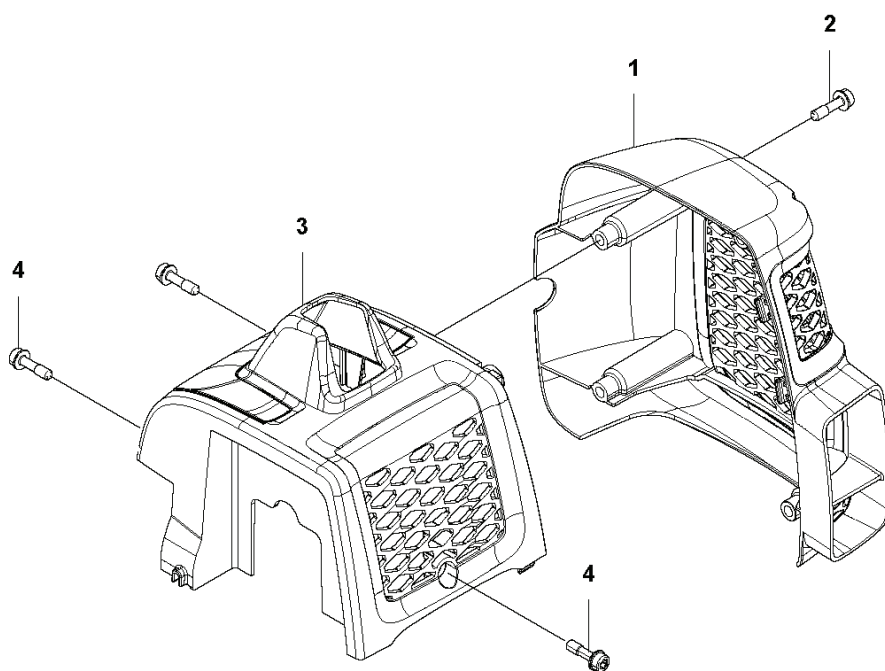

G B40BT
CYLINDER COVER

REF.	PART NO.	DESCRIPTION	REMARK	QTY.	KIT
1	578301701	MUFFLER GUARD		1	
2	577815402	BOLT		4	
3	578302001	CYLINDER COVER		1	
4	577815402	BOLT		3