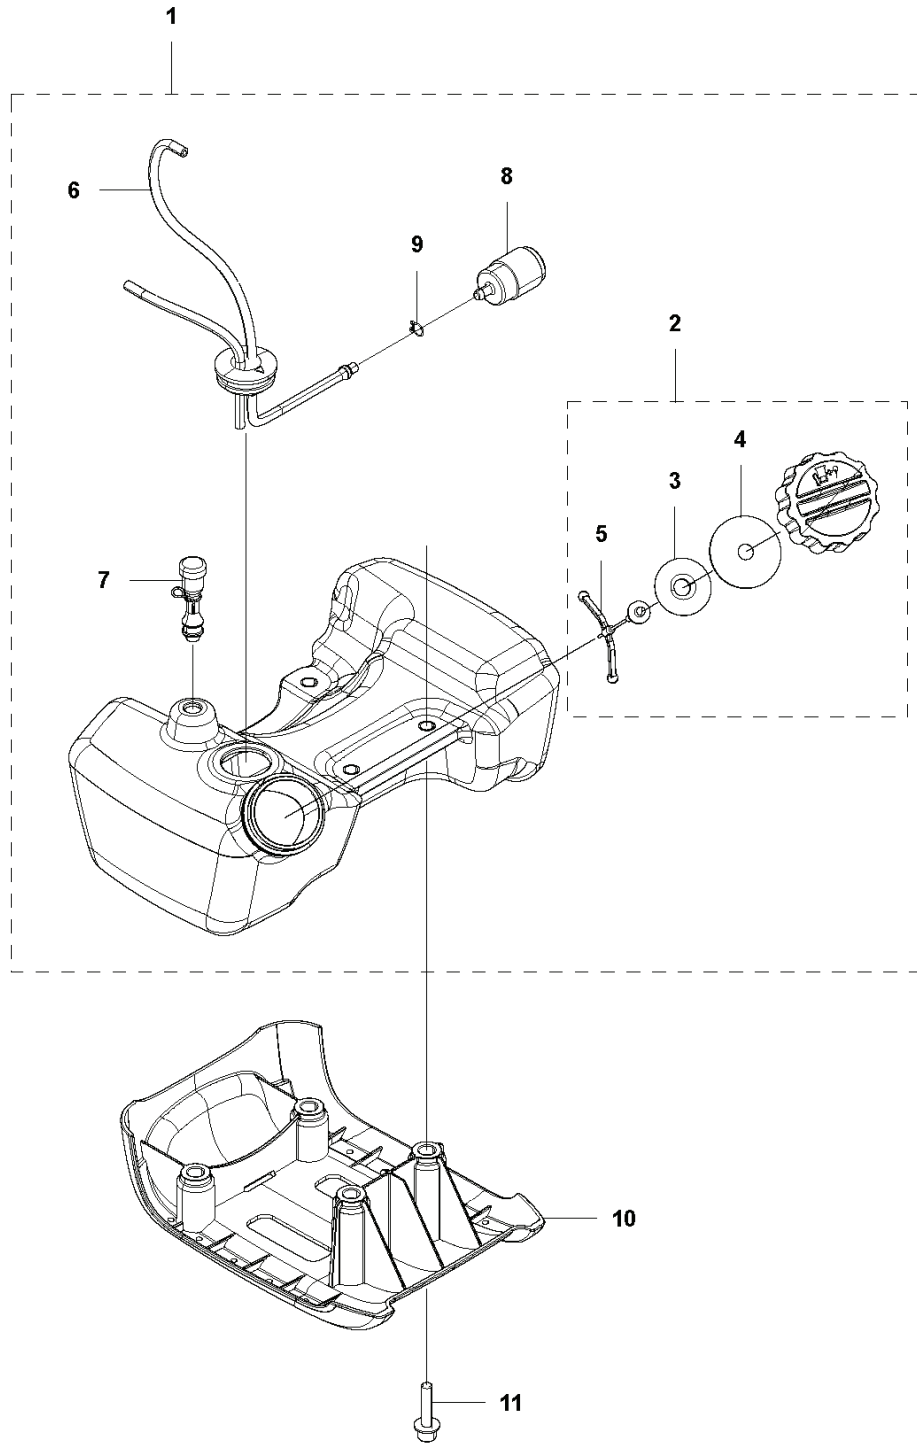

E B40BT
FUEL TANK

REF.	PART NO.	DESCRIPTION	REMARK	QTY.	KIT
1	578966101	FUEL TANK		1	
2	580926801	TANK CAP ASSY		1	1
3	574166001	HUB CAP		1	1.2
4	580926701	GASKET		1	1.2
5	574161901	HOLDER		1	1.2
6	577509901	PIPE		1	1
7	515387301	BREATHER		1	1
8	506614601	FILTER		1	1
9	506707001	CLIP		1	1
10	578302501	SKID PLATE		1	
11	521516901	BOLT		4