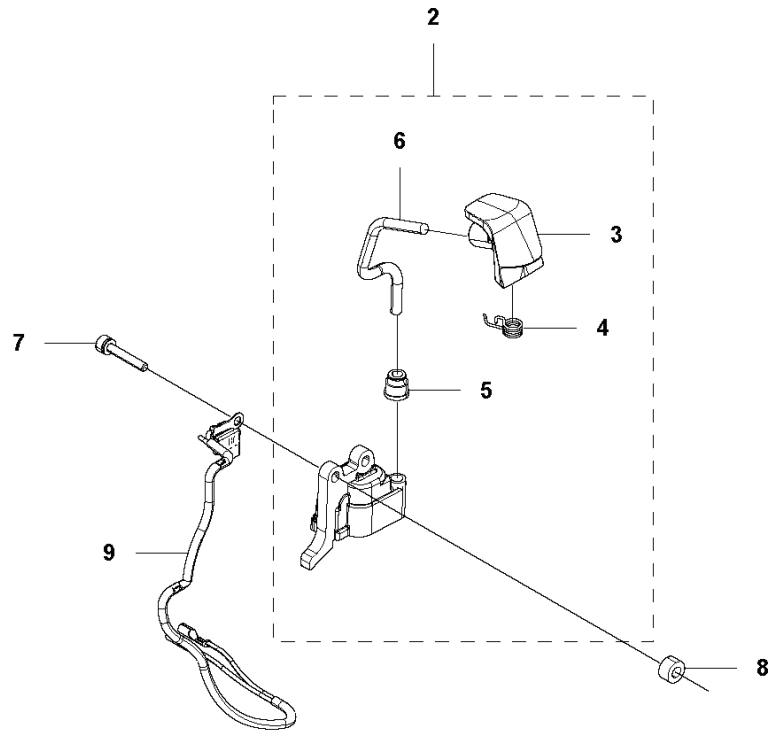

B40 BT, 9671588-01, 2017-01

SPARE PARTS LIST

B B40BT
SHAFT

REF.	PART NO.	DESCRIPTION	REMARK	QTY.	KIT
1	578333001	TUBE		1	
2	578333201	DRIVE SHAFT		1	
3	579073601	HOOK		1	
4	579073501	HOOK		1	
5	544258001	BOLT		2	
7	578964301	DECAL		1	
9	580237301	DECAL		2	
11	578867502	CONE		1	
12	578862701	BRACKET		1	
13	510904601	BOLT		1	
14	521515901	BOLT		3	
15	579011501	CLIP		1	
16	521654001	CLAMP		2	

E B40BT
FUEL TANK

REF.	PART NO.	DESCRIPTION	REMARK	QTY.	KIT
1	578966101	FUEL TANK		1	
2	580926801	TANK CAP ASSY		1	1
3	574166001	HUB CAP		1	1.2
4	580926701	GASKET		1	1.2
5	574161901	HOLDER		1	1.2
6	577509901	PIPE		1	1
7	515387301	BREATHER		1	1
8	506614601	FILTER		1	1
9	506707001	CLIP		1	1
10	578302501	SKID PLATE		1	
11	521516901	BOLT		4	

C B40BT
HANDLE

REF.	PART NO.	DESCRIPTION	REMARK	QTY.	KIT
1	578963301	CLAMP		1	
2	578963401	CLAMP		1	
3	578963501	CLAMP		1	
4	521516901	BOLT		6	
5	578428801	HANDLEBAR		1	
6	574444001	SCREW ITXSCT		2	
9	514364001	BAND		1	

S B40BT
HARNESS

1

REF.	PART NO.	DESCRIPTION	REMARK	QTY.	KIT
1	544845802	HARNESS		1	

L B40BT
IGNITION SYSTEM

REF.	PART NO.	DESCRIPTION	REMARK	QTY.	KIT
1	583918901	FLYWHEEL		1	
2	578335101	IGNITION MODULE ASSY		1	
3	578331601	SPARK PLUG CAP		1	2
4	506655201	SPRING		1	2
5	505042801	HUB CAP		1	2
6	585094801	IGNITION CABLE		1	2
7	521515801	BOLT		2	
8	588171401	SPACER		2	
9	578894001	CORD		1	
10	504118001	NUT		1	