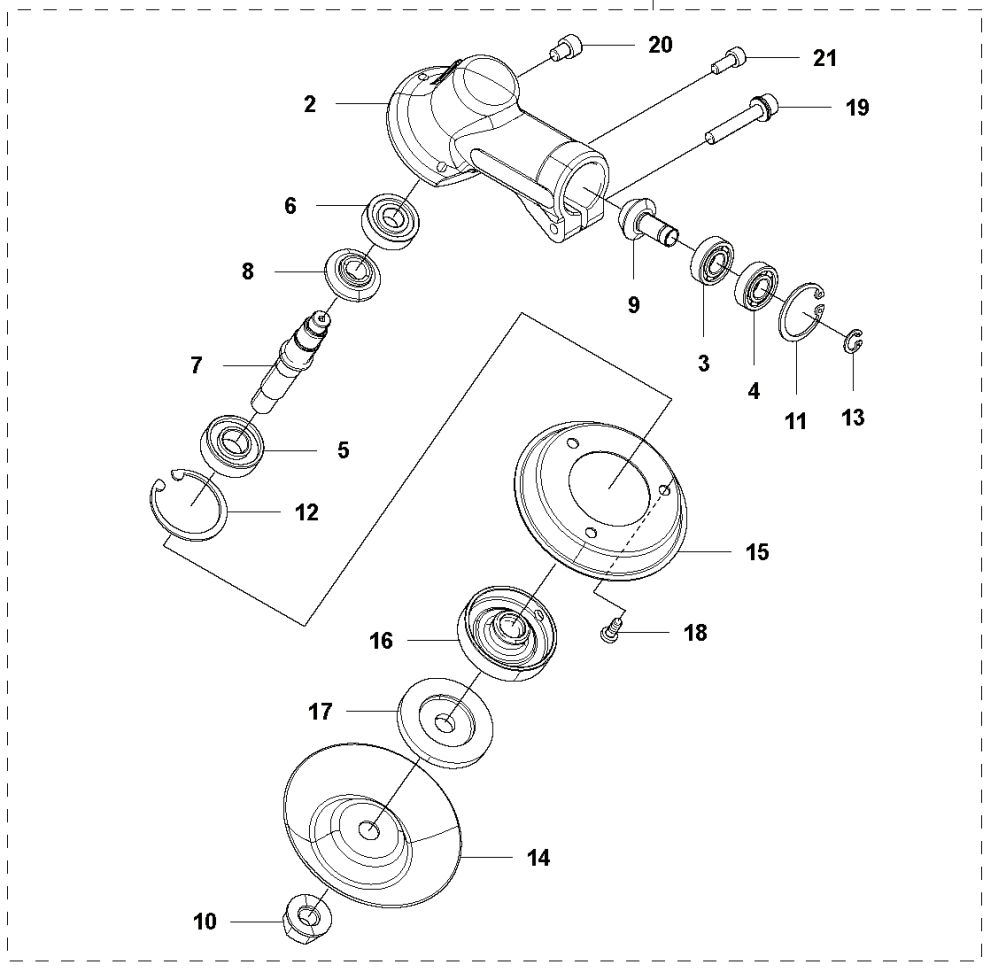

A B40BT
BEVEL GEAR

REF.	PART NO.	DESCRIPTION	REMARK	QTY.	KIT
1	578333301	GEAR CASE		1	
2	579006501	GEAR CASE		1	1
3	505169201	BEARING		1	1
4	505169301	BEARING		1	1
5	510569701	BEARING		1	1
6	579064101	BEARING		1	1
7	579006901	SHAFT		1	1
8	579007201	GEAR		1	1
9	579007301	PINION		1	1
10	581315401	NUT		1	1
11	505169401	SNAP RING		1	1
12	504121001	SNAP RING		1	1
13	521821801	RING		1	1
14	579006601	COVER	For grass blade	1	1
15	579006701	COVER		1	1
16	579007101	HOLDER		1	1
17	579007001	HOLDER		1	1
18	510464601	SCREW		3	1
19	521862301	BOLT		1	1
20	521862001	BOLT		1	1
21	521861101	BOLT		1	1
23	530015771	SCREW		1	26
24	575677301	LOCKWASHER	For combi shield 580 30 50-01	1	26
26	579216901	BRACKET		1	
27	581337701	ADAPTER		1	
28	581337801	CLAMP		1	
29	512845901	BOLT		2	28
30	574039501	LOCK NUT		2	28
31	581338401	SAW BLADE GUARD		1	
32	521516501	BOLT		4	31
33	574039501	LOCK NUT		4	31