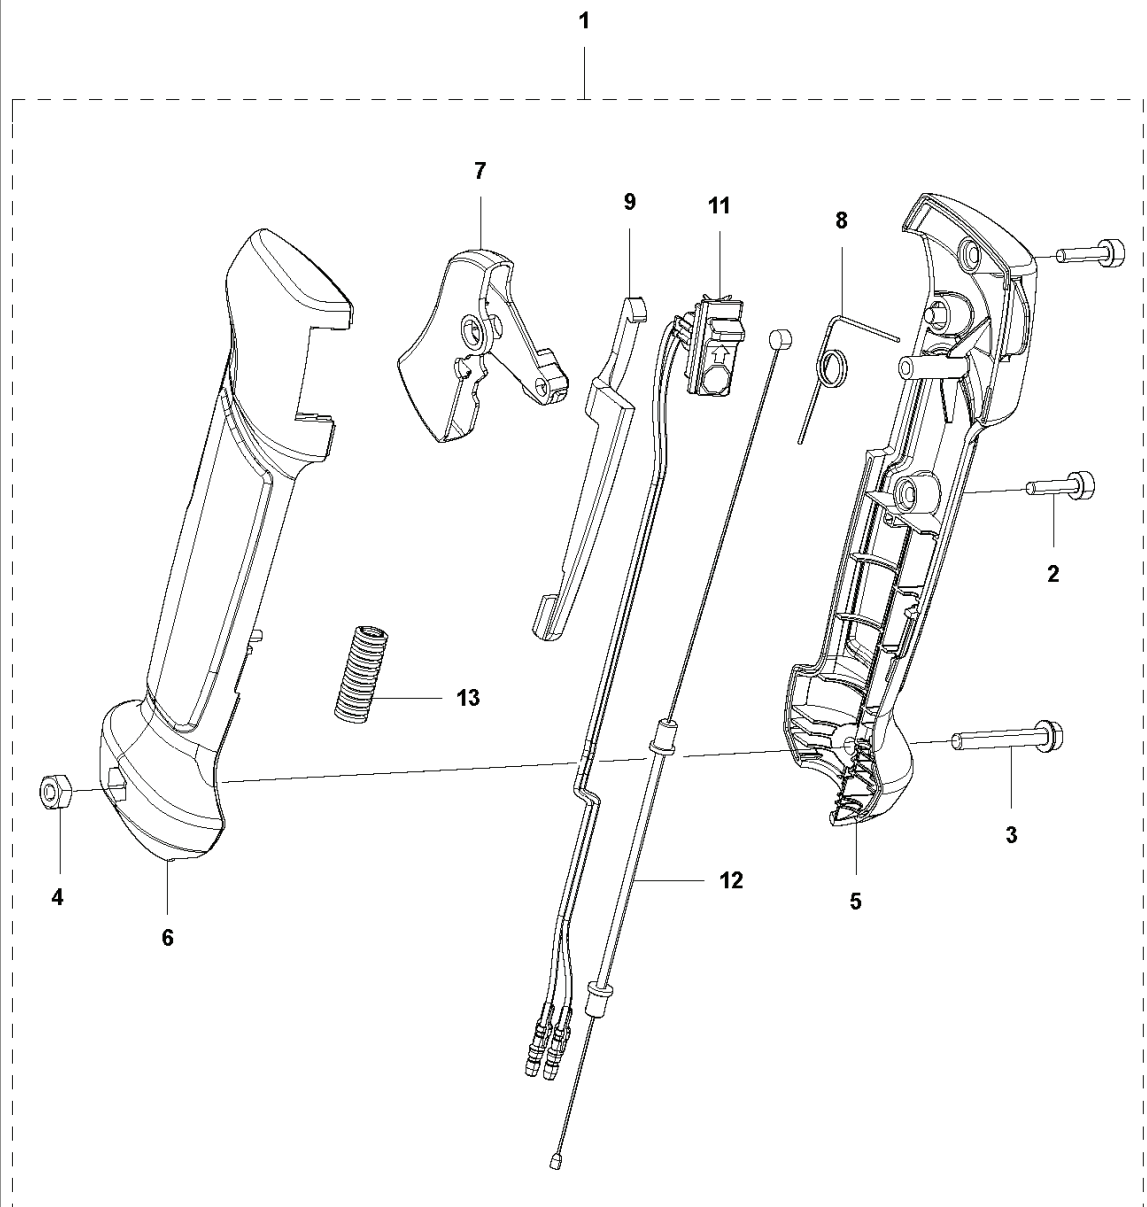

B40 BT, 9671588-01, 2017-01

SPARE PARTS LIST

B B40BT
SHAFT

REF.	PART NO.	DESCRIPTION	REMARK	QTY.	KIT
1	578333001	TUBE		1	
2	578333201	DRIVE SHAFT		1	
3	579073601	HOOK		1	
4	579073501	HOOK		1	
5	544258001	BOLT		2	
7	578964301	DECAL		1	
9	580237301	DECAL		2	
11	578867502	CONE		1	
12	578862701	BRACKET		1	
13	510904601	BOLT		1	
14	521515901	BOLT		3	
15	579011501	CLIP		1	
16	521654001	CLAMP		2	

K B40BT
STARTER

REF.	PART NO.	DESCRIPTION	REMARK	QTY.	KIT
1	581612301	STARTER		1	
2	579110801	STARTER PULLEY		1	1
3	521618501	PLATE		1	1
4	521618401	SPRING		1	1
5	579110901	SPIRAL SPRING		1	1
6	515367101	SCREW		1	1
7	579111001	STARTER ROPE		1	1
8	576374601	STARTER HANDLE		1	1
9	579111101	PULLEY		1	
10	577815402	BOLT		4	
11	581339501	DECAL		1	
12	580736901	RATCHET		2	9
13	521618701	SPRING		2	9
14	513167701	E-RING		2	9

D B40BT
THROTTLE CONTROLS

REF.	PART NO.	DESCRIPTION	REMARK	QTY.	KIT
2	574444001	SCREW ITXSCT		2	1
3	525755109	SCREW ITXSCFM		1	1
4	503221013	HEXAGON NUT		1	1
8	580721201	SPRING		1	1
11	579378901	SHORT CIRCUIT CABLE		1	1
13	577601401	TUBE		1	1

C B40BT
HANDLE

REF.	PART NO.	DESCRIPTION	REMARK	QTY.	KIT
1	578963301	CLAMP		1	
2	578963401	CLAMP		1	
3	578963501	CLAMP		1	
4	521516901	BOLT		6	
5	578428801	HANDLEBAR		1	
6	574444001	SCREW ITXSCT		2	
9	514364001	BAND		1	