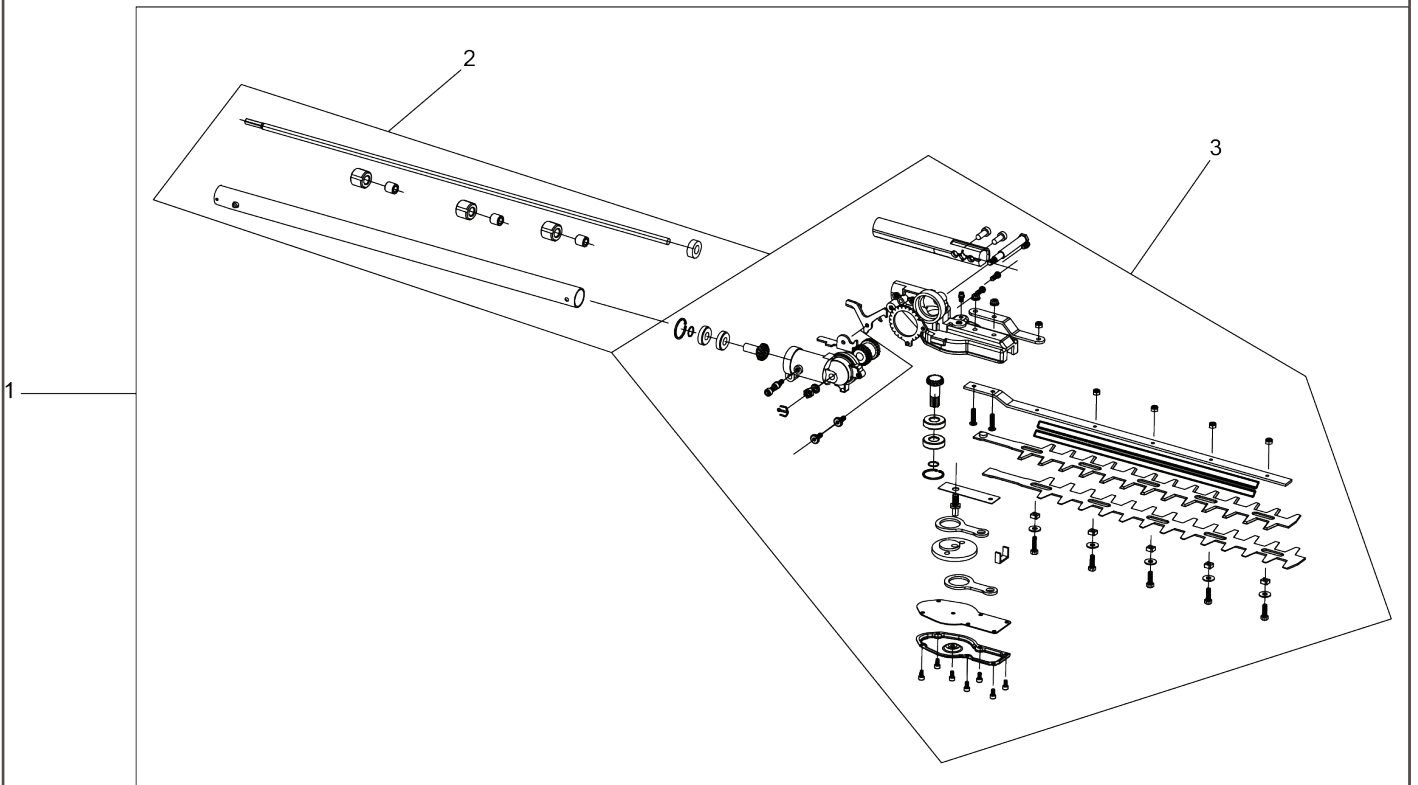

B33 PS+ 4-in-1, 967865601, 2019-02

SPARE PARTS LIST

ACCESSORIES

————— 1

REF.	PART NO.	DESCRIPTION	REMARK	QTY.	KIT
1	544845801	HARNESS	Harness	1	

TRIMMER ATTACHMENT

REF.	PART NO.	DESCRIPTION	REMARK	QTY.	KIT
1	597594601	SHIELD KIT	Cutting Shield Assembly	1	
2	597594701	GEARBOX ASSY	Gearbox	1	
3	597594801	SPACER	Holder	1	
4	597594901	HOLDER	Spacer	1	
5	577615901	TRIMMER HEAD	Cutting Head	1	
6	597595101	SHAFT ASSY	Tube Assembly	1	

HEDGE TRIMMER ATTACHMENT

REF.	PART NO.	DESCRIPTION	REMARK	QTY.	KIT
1	597596101	HEDGE TRIMMER ASSY	Complete Hedge Trimmer Attachment	1	
2	597596301	SHAFT ASSY	Tube Assembly	1	
3	597596401	CUTTING HEAD ASSY	Cutting Head Assembly	1	

1

2

REF.	PART NO.	DESCRIPTION	REMARK	QTY.	KIT
1	577616205	ATTACHMENT	POLE SAW	1	
2	967176401	ATTACHMENT	HEDGE TRIMMER	1	

POWERHEAD

REF.	PART NO.	DESCRIPTION	REMARK	QTY.	KIT
1	597556001	HOUSING	Engine Cover	1	
2	597556101	MUFFLER ASSY	Muffler Assembly	1	
3	597556301	DECAL KIT	Decal Sheet	1	
4	597556401	AIR FILTER COVER	Air Filter Cover	1	
5	597556501	AIR FILTER	Air Filter	1	
6	597556601	AIR FILTER HOLDER	Inner Cover	1	
7	597556701	CARBURETTOR KIT	Carburetor Kit	1	
8	597592701	HARNESS ASSY	Module Wiring Harness	1	
9	597592801	IGNITION MODULE	Ignition Module	1	
10	597592901	FUEL CAP ASSY	Fuel Cap Assembly	1	
11	597593101	FAN HOUSING	Fan Cover	1	
12	597593201	ENGINE ASSY	Engine Assembly (Complete)	1	
13	597593501	FUEL TANK ASSY	Fuel Tank	1	
14	597593801	STARTER ASSY	Starter Assembly	1	
15	597594101	KNOB ASSY	Knob - Airbox Cover	1	
16	597594201	THROTTLE HANDLE ASSY	Throttle Handle & Cable Assembly	1	
17	597594301	CLUTCH ASSY	Clutch Assembly	1	
18	597594401	SHAFT ASSY	Upper Shaft Assembly	1	
19	597594501	KNOB ASSY	Knob - Coupler	1	