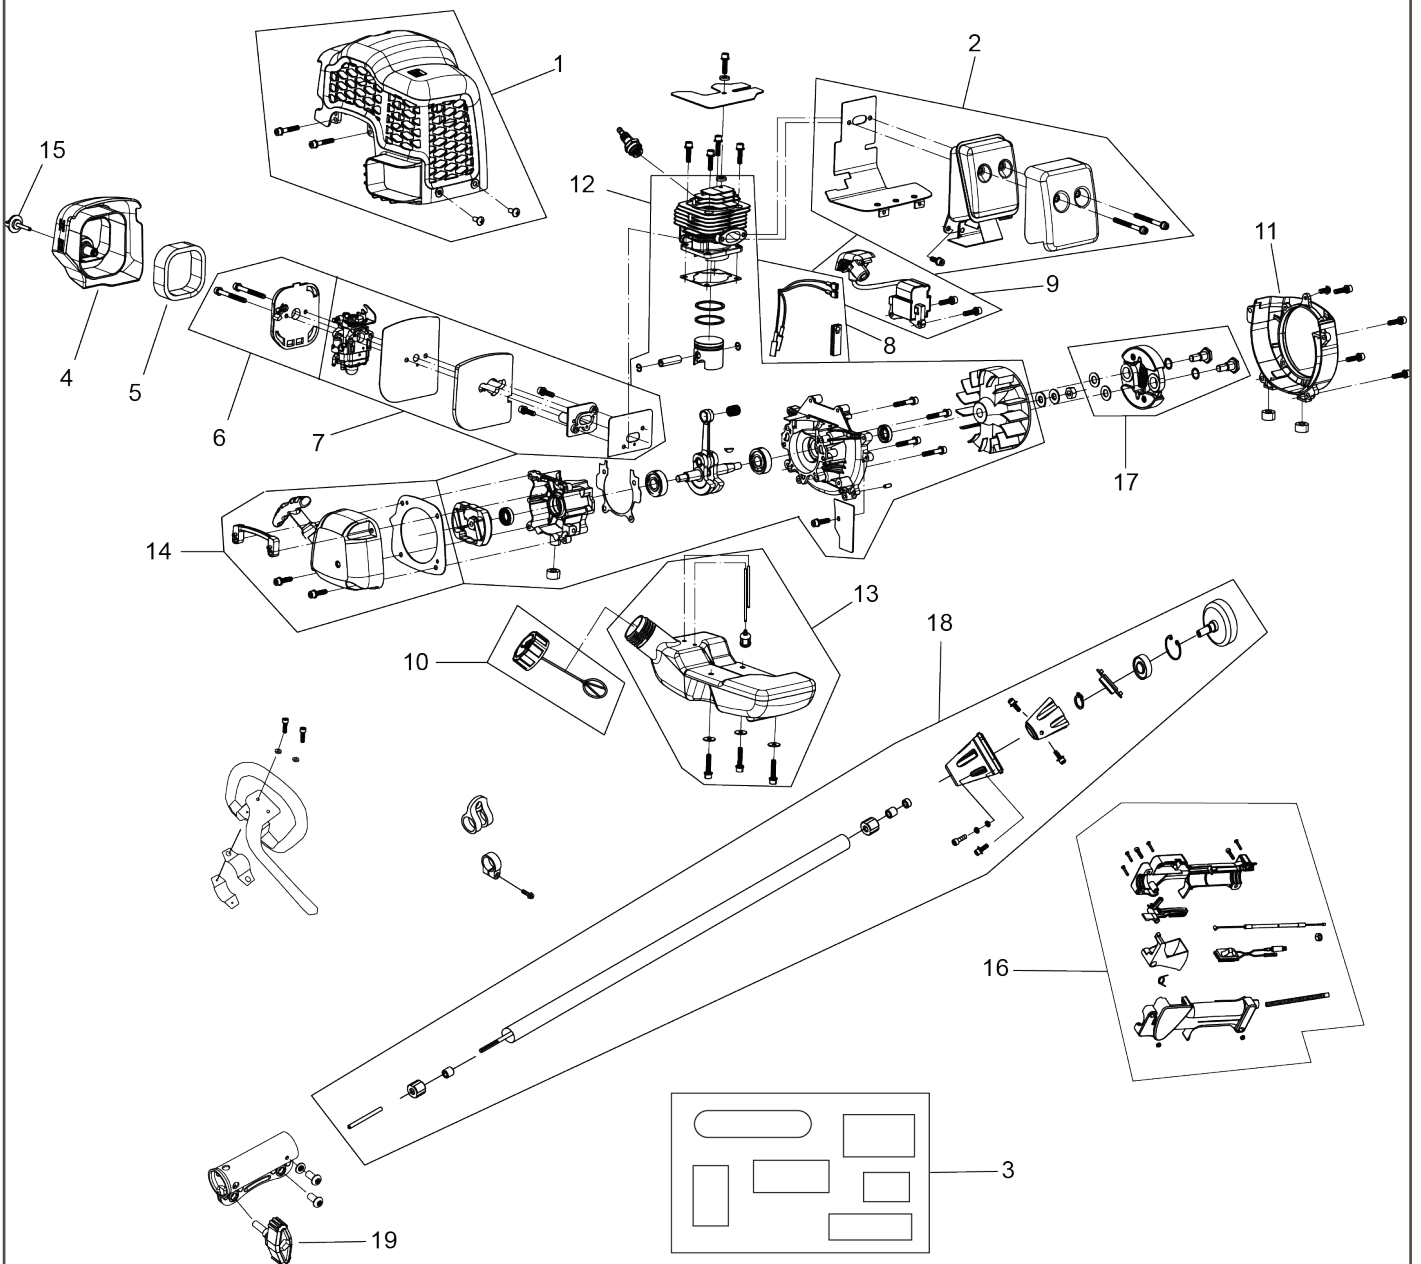

B33 PS+ 4-in-1, 967865601, 2019-02

SPARE PARTS LIST

ACCESSORIES

————— 1

REF.	PART NO.	DESCRIPTION	REMARK	QTY.	KIT
1	544845801	HARNESS	Harness	1	

TRIMMER ATTACHMENT

REF.	PART NO.	DESCRIPTION	REMARK	QTY.	KIT
1	597594601	SHIELD KIT	Cutting Shield Assembly	1	
2	597594701	GEARBOX ASSY	Gearbox	1	
3	597594801	SPACER	Holder	1	
4	597594901	HOLDER	Spacer	1	
5	577615901	TRIMMER HEAD	Cutting Head	1	
6	597595101	SHAFT ASSY	Tube Assembly	1	

HEDGE TRIMMER ATTACHMENT

REF.	PART NO.	DESCRIPTION	REMARK	QTY.	KIT
1	597596101	HEDGE TRIMMER ASSY	Complete Hedge Trimmer Attachment	1	
2	597596301	SHAFT ASSY	Tube Assembly	1	
3	597596401	CUTTING HEAD ASSY	Cutting Head Assembly	1	

1

2

REF.	PART NO.	DESCRIPTION	REMARK	QTY.	KIT
1	577616205	ATTACHMENT	POLE SAW	1	
2	967176401	ATTACHMENT	HEDGE TRIMMER	1	

POWERHEAD

REF.	PART NO.	DESCRIPTION	REMARK	QTY.	KIT
1	597556001	HOUSING	Engine Cover	1	
2	597556101	MUFFLER ASSY	Muffler Assembly	1	
3	597556301	DECAL KIT	Decal Sheet	1	
4	597556401	AIR FILTER COVER	Air Filter Cover	1	
5	597556501	AIR FILTER	Air Filter	1	
6	597556601	AIR FILTER HOLDER	Inner Cover	1	
7	597556701	CARBURETTOR KIT	Carburetor Kit	1	
8	597592701	HARNESS ASSY	Module Wiring Harness	1	
9	597592801	IGNITION MODULE	Ignition Module	1	
10	597592901	FUEL CAP ASSY	Fuel Cap Assembly	1	
11	597593101	FAN HOUSING	Fan Cover	1	
12	597593201	ENGINE ASSY	Engine Assembly (Complete)	1	
13	597593501	FUEL TANK ASSY	Fuel Tank	1	
14	597593801	STARTER ASSY	Starter Assembly	1	
15	597594101	KNOB ASSY	Knob - Airbox Cover	1	
16	597594201	THROTTLE HANDLE ASSY	Throttle Handle & Cable Assembly	1	
17	597594301	CLUTCH ASSY	Clutch Assembly	1	
18	597594401	SHAFT ASSY	Upper Shaft Assembly	1	
19	597594501	KNOB ASSY	Knob - Coupler	1	