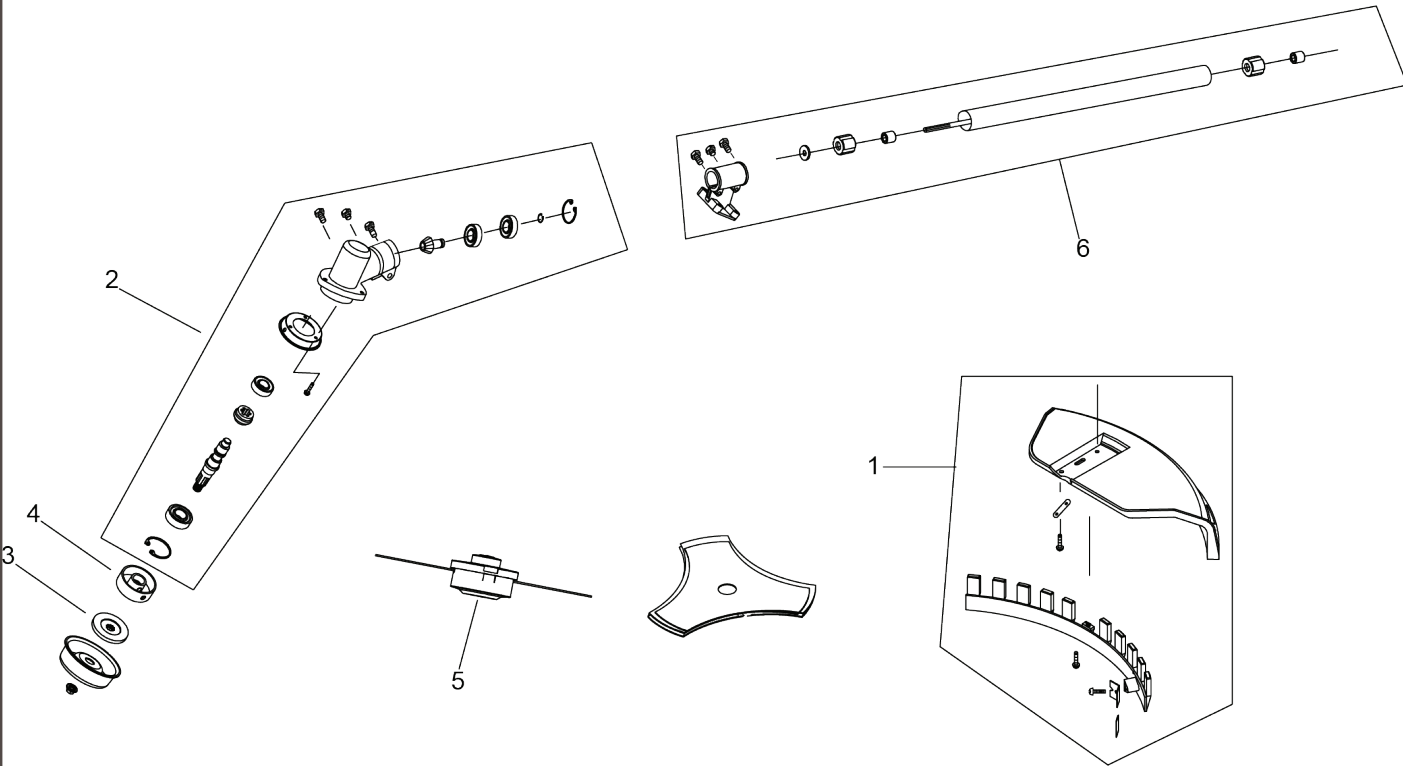

B33 PS+ 4-in-1, 967865601, 2019-02

SPARE PARTS LIST

ACCESSORIES

————— 1

REF.	PART NO.	DESCRIPTION	REMARK	QTY.	KIT
1	544845801	HARNESS	Harness	1	

TRIMMER ATTACHMENT

REF.	PART NO.	DESCRIPTION	REMARK	QTY.	KIT
1	597594601	SHIELD KIT	Cutting Shield Assembly	1	
2	597594701	GEARBOX ASSY	Gearbox	1	
3	597594801	SPACER	Holder	1	
4	597594901	HOLDER	Spacer	1	
5	577615901	TRIMMER HEAD	Cutting Head	1	
6	597595101	SHAFT ASSY	Tube Assembly	1	

HEDGE TRIMMER ATTACHMENT

REF.	PART NO.	DESCRIPTION	REMARK	QTY.	KIT
1	597596101	HEDGE TRIMMER ASSY	Complete Hedge Trimmer Attachment	1	
2	597596301	SHAFT ASSY	Tube Assembly	1	
3	597596401	CUTTING HEAD ASSY	Cutting Head Assembly	1	

1

2

REF.	PART NO.	DESCRIPTION	REMARK	QTY.	KIT
1	577616205	ATTACHMENT	POLE SAW	1	
2	967176401	ATTACHMENT	HEDGE TRIMMER	1	

POWERHEAD

REF.	PART NO.	DESCRIPTION	REMARK	QTY.	KIT
1	597556001	HOUSING	Engine Cover	1	
2	597556101	MUFFLER ASSY	Muffler Assembly	1	
3	597556301	DECAL KIT	Decal Sheet	1	
4	597556401	AIR FILTER COVER	Air Filter Cover	1	
5	597556501	AIR FILTER	Air Filter	1	
6	597556601	AIR FILTER HOLDER	Inner Cover	1	
7	597556701	CARBURETTOR KIT	Carburetor Kit	1	
8	597592701	HARNESS ASSY	Module Wiring Harness	1	
9	597592801	IGNITION MODULE	Ignition Module	1	
10	597592901	FUEL CAP ASSY	Fuel Cap Assembly	1	
11	597593101	FAN HOUSING	Fan Cover	1	
12	597593201	ENGINE ASSY	Engine Assembly (Complete)	1	
13	597593501	FUEL TANK ASSY	Fuel Tank	1	
14	597593801	STARTER ASSY	Starter Assembly	1	
15	597594101	KNOB ASSY	Knob - Airbox Cover	1	
16	597594201	THROTTLE HANDLE ASSY	Throttle Handle & Cable Assembly	1	
17	597594301	CLUTCH ASSY	Clutch Assembly	1	
18	597594401	SHAFT ASSY	Upper Shaft Assembly	1	
19	597594501	KNOB ASSY	Knob - Coupler	1	