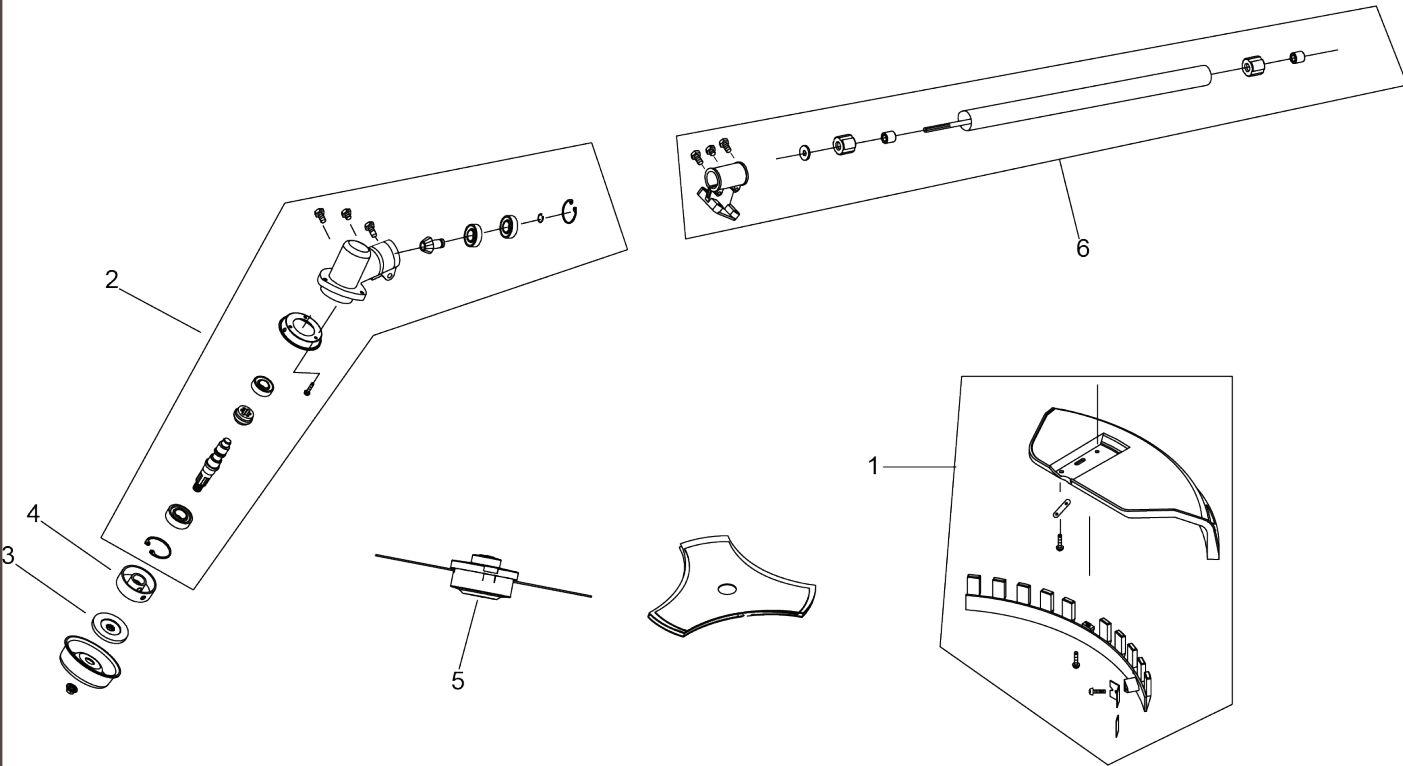

B33 PS, 967865401, 2019-02

SPARE PARTS LIST

TRIMMER ATTACHMENT

REF.	PART NO.	DESCRIPTION	REMARK	QTY.	KIT
1	597594601	SHIELD KIT	Cutting Shield Assembly	1	
2	597594701	GEARBOX ASSY	Gearbox	1	
3	597594801	SPACER	Holder	1	
4	597594901	HOLDER	Spacer	1	
5	577615901	TRIMMER HEAD	Cutting Head	1	
6	597595101	SHAFT ASSY	Tube Assembly	1	

POWERHEAD

REF.	PART NO.	DESCRIPTION	REMARK	QTY.	KIT
1	597556001	HOUSING	Engine Cover	1	
2	597556101	MUFFLER ASSY	Muffler Assembly	1	
3	597556301	DECAL KIT	Decal Sheet	1	
4	597556401	AIR FILTER COVER	Air Filter Cover	1	
5	597556501	AIR FILTER	Air Filter	1	
6	597556601	AIR FILTER HOLDER	Inner Cover	1	
7	597556701	CARBURETTOR KIT	Carburetor Kit	1	
8	597592701	HARNESS ASSY	Module Wiring Harness	1	
9	597592801	IGNITION MODULE	Ignition Module	1	
10	597592901	FUEL CAP ASSY	Fuel Cap Assembly	1	
11	597593101	FAN HOUSING	Fan Cover	1	
12	597593201	ENGINE ASSY	Engine Assembly (Complete)	1	
13	597593501	FUEL TANK ASSY	Fuel Tank	1	
14	597593801	STARTER ASSY	Starter Assembly	1	
15	597594101	KNOB ASSY	Knob - Airbox Cover	1	
16	597594201	THROTTLE HANDLE ASSY	Throttle Handle & Cable Assembly	1	
17	597594301	CLUTCH ASSY	Clutch Assembly	1	
18	597594401	SHAFT ASSY	Upper Shaft Assembly	1	
19	597594501	KNOB ASSY	Knob - Coupler	1	

ACCESSORIES

————— 1

REF.	PART NO.	DESCRIPTION	REMARK	QTY.	KIT
1	544845801	HARNESS	Harness	1	