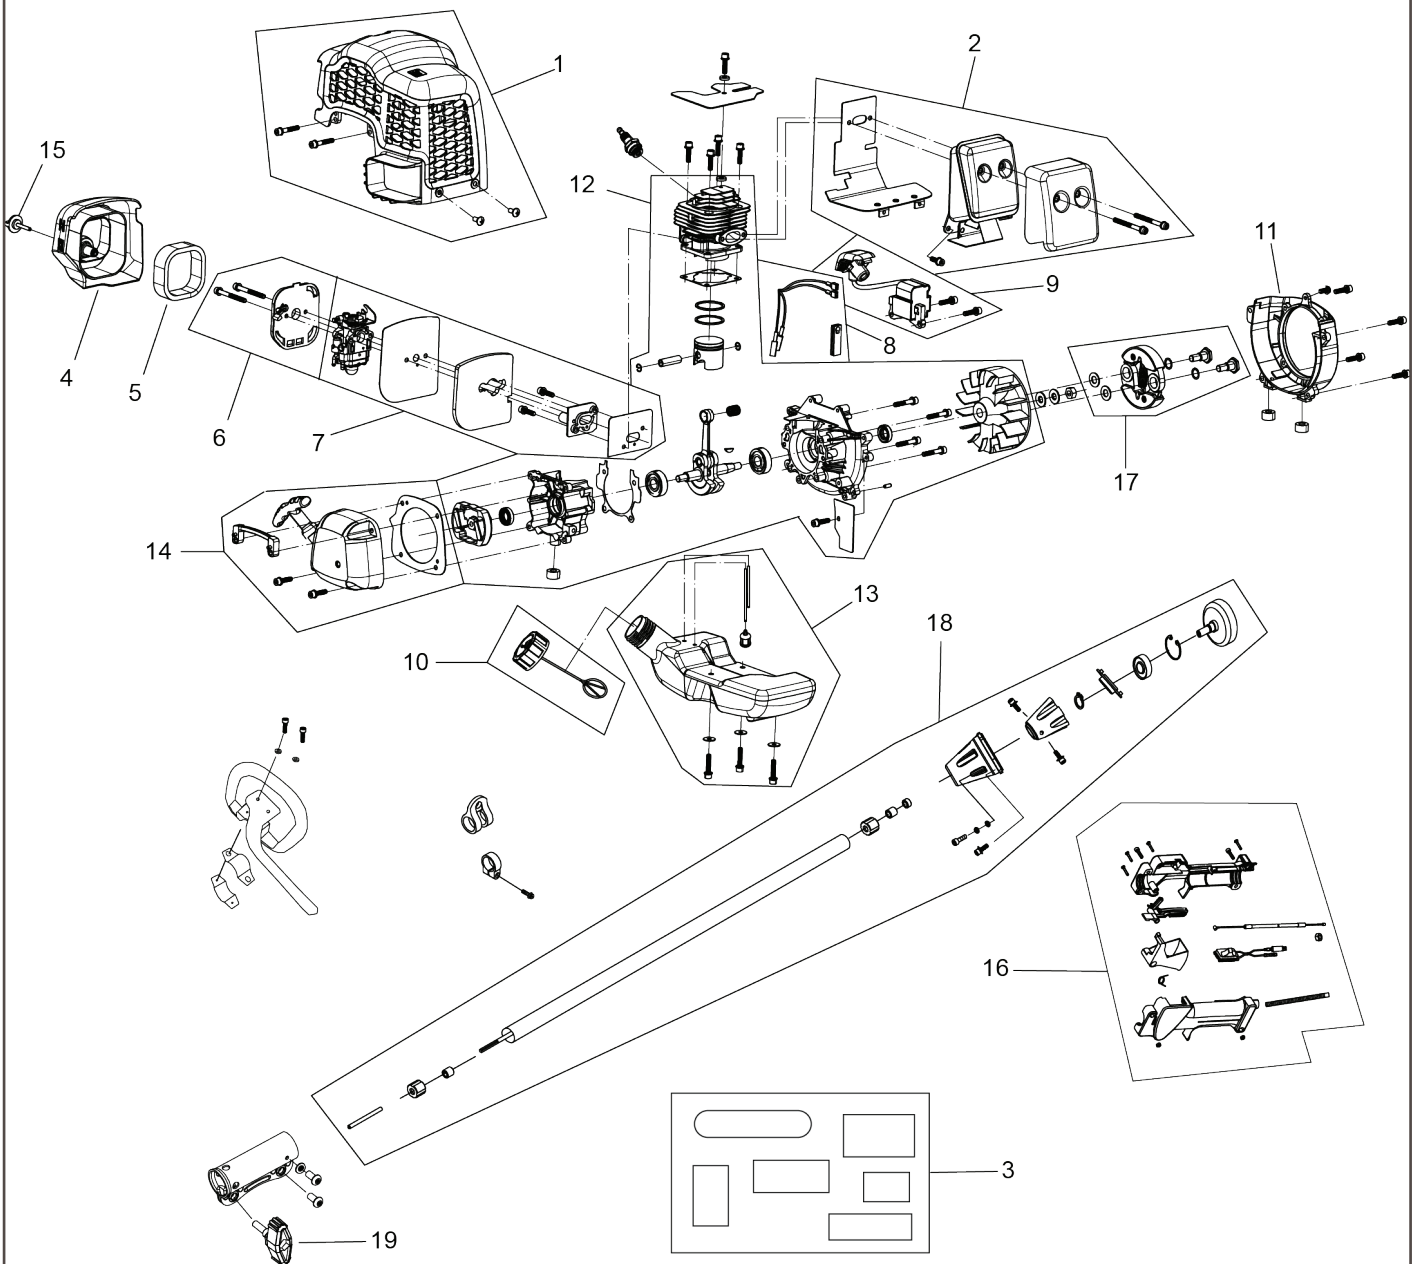

B33 PS, 967865401, 2019-02

SPARE PARTS LIST

TRIMMER ATTACHMENT

REF.	PART NO.	DESCRIPTION	REMARK	QTY.	KIT
1	597594601	SHIELD KIT	Cutting Shield Assembly	1	
2	597594701	GEARBOX ASSY	Gearbox	1	
3	597594801	SPACER	Holder	1	
4	597594901	HOLDER	Spacer	1	
5	577615901	TRIMMER HEAD	Cutting Head	1	
6	597595101	SHAFT ASSY	Tube Assembly	1	

POWERHEAD

REF.	PART NO.	DESCRIPTION	REMARK	QTY.	KIT
1	597556001	HOUSING	Engine Cover	1	
2	597556101	MUFFLER ASSY	Muffler Assembly	1	
3	597556301	DECAL KIT	Decal Sheet	1	
4	597556401	AIR FILTER COVER	Air Filter Cover	1	
5	597556501	AIR FILTER	Air Filter	1	
6	597556601	AIR FILTER HOLDER	Inner Cover	1	
7	597556701	CARBURETTOR KIT	Carburetor Kit	1	
8	597592701	HARNESS ASSY	Module Wiring Harness	1	
9	597592801	IGNITION MODULE	Ignition Module	1	
10	597592901	FUEL CAP ASSY	Fuel Cap Assembly	1	
11	597593101	FAN HOUSING	Fan Cover	1	
12	597593201	ENGINE ASSY	Engine Assembly (Complete)	1	
13	597593501	FUEL TANK ASSY	Fuel Tank	1	
14	597593801	STARTER ASSY	Starter Assembly	1	
15	597594101	KNOB ASSY	Knob - Airbox Cover	1	
16	597594201	THROTTLE HANDLE ASSY	Throttle Handle & Cable Assembly	1	
17	597594301	CLUTCH ASSY	Clutch Assembly	1	
18	597594401	SHAFT ASSY	Upper Shaft Assembly	1	
19	597594501	KNOB ASSY	Knob - Coupler	1	

ACCESSORIES

————— 1

REF.	PART NO.	DESCRIPTION	REMARK	QTY.	KIT
1	544845801	HARNESS	Harness	1	