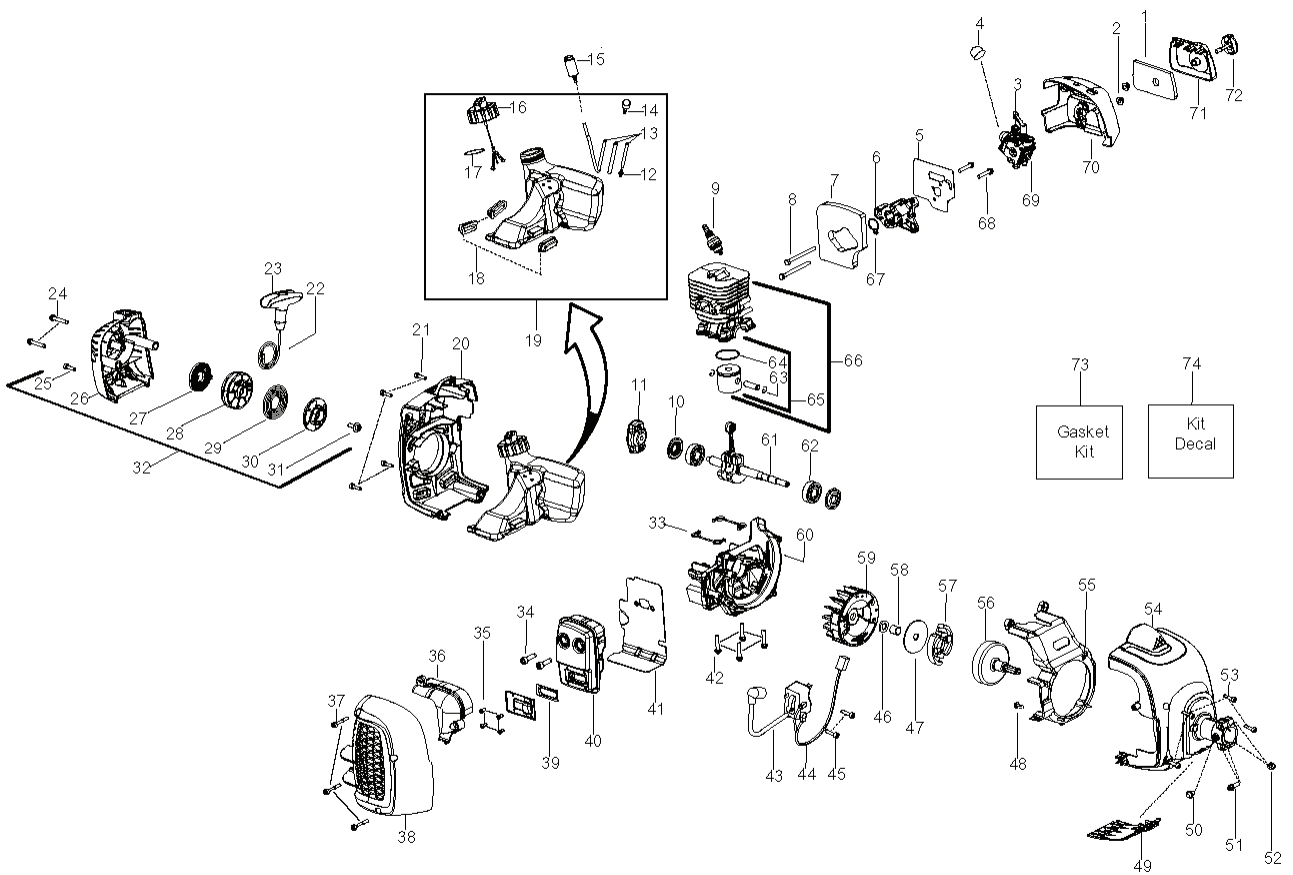

REF.	PART NO.	DESCRIPTION	REMARK	QTY.	KIT
1	578156401	AIR FILTER		0	
2	530016101	NUT		0	
3	530057844	LEVER		0	
4	530058709	BULB		0	
5	545008084	GASKET KIT		0	
6	530035596	ADAPTER		0	
7	0	TBD		0	73
8	530016400	BOLT		0	
9	503235111	SPARK PLUG		0	
10	0	TBD		0	73
11	503873305	STARTER PAWL		0	
12	530023877	NIPPLE		0	
13	530069599	HOSE		0	
14	580455401	TANK VENT	Discontinued	0	
15	530095646	FILTER		0	
16	574269001	TANK CAP ASSY		0	
17	0	TBD		0	73
18	530059780	INSULATOR		0	
19	578880201	KIT		0	
20	578160601	HOUSING		0	
21	530016448	SCREW		0	
22	580241501	ROPE		0	
23	576374601	STARTER HANDLE		0	
24	530016426	SCREW		0	
25	530016449	SCREW		0	
26	578160701	STARTER HOUSING		0	
27	545008087	SPRING		0	
28	579066802	KIT		0	
29	578465101	SPRING		0	
30	579366201	PULLEY		0	
31	530016468	SCREW		0	
32	578880101	KIT		0	
33	0	TBD		0	73
34	530058982	BOLT		0	
35	530015241	SCREW		0	
36	578156601	HEAT SHIELD		0	
37	574765101	SCREW		0	
38	578880301	KIT		0	
39	545030501	SCREEN		0	
40	580455501	MUFFLER		0	
41	0	TBD		0	73
42	530015897	SCREW		0	
43	545046701	IGNITION MODULE		0	
44	578976101	WIRE ASSY		0	
45	530016456	SCREW		0	
46	530016463	WASHER		0	
47	530094189	WASHER		0	
48	545227101	SCREW		0	
49	578330201	COVER		0	
50	530015805	SCREW		0	
51	530015774	SCREW		0	
52	530015768	NUT		0	
53	530016456	SCREW		0	
54	578380001	HOUSING		0	
55	578160301	BAFFLE		0	
56	578426602	CLUTCH DRUM ASSY		0	
57	530055122	CLUTCH ASSY		0	
58	530057852	RING		0	
59	530039242	FLYWHEEL		0	
60	545195601	CRANKCASE		0	
61	545195202	ASSY-CRANKSHAFT		0	
62	545013401	BEARING		0	
63	530015162	CIRCLIP		0	
64	575227901	RING		0	
65	545030301	PISTON		0	
66	545008082	KIT		0	
67	0	TBD		0	73
68	530015897	SCREW		0	
69	545081848	CARBURETTOR KIT		0	
70	578160101	FILTER HOUSING		0	
71	578160201	FILTER COVER		0	
72	537213203	KNOB		0	
73	580455301	GASKET		0	
74	578880801	KIT		0