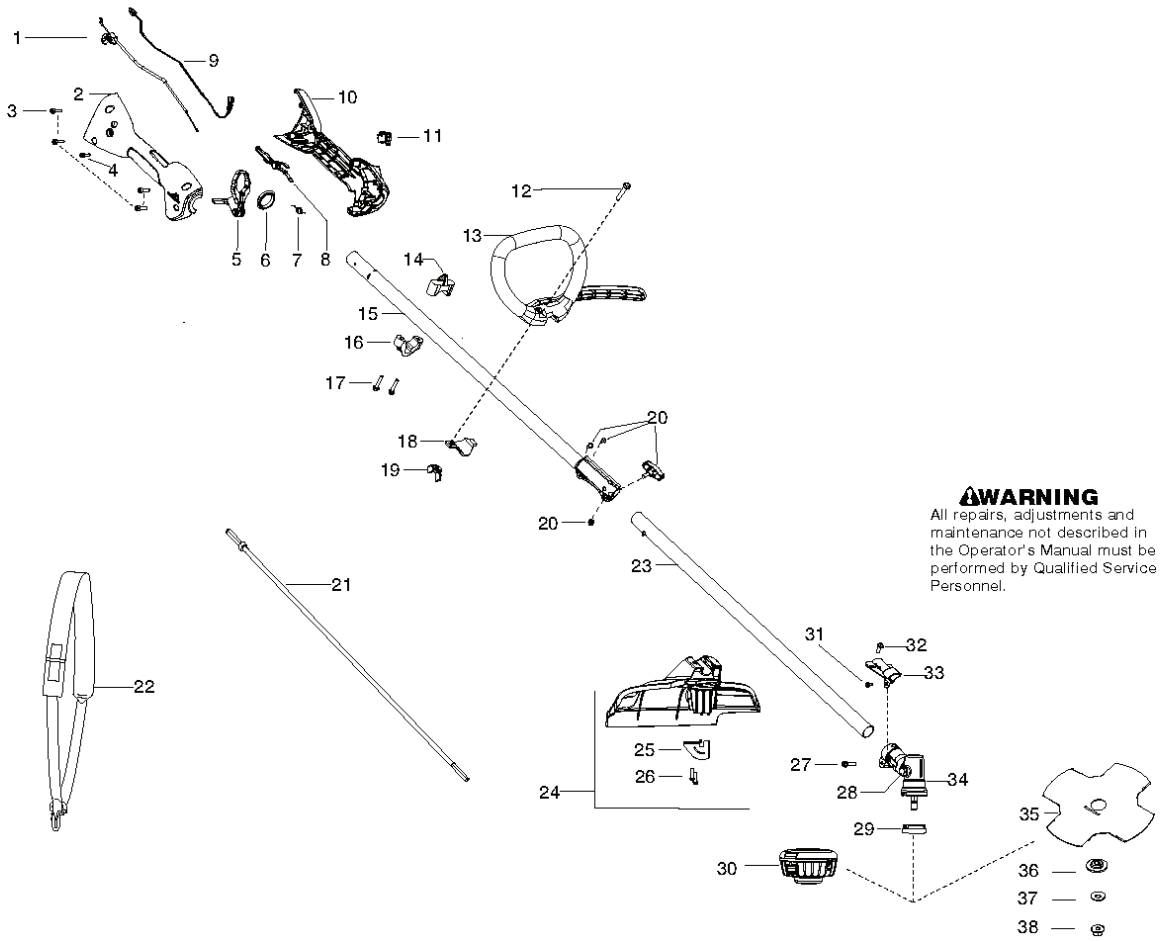

**⚠WARNING**

All repairs, adjustments and maintenance not described in the Operator's Manual must be performed by Qualified Service Personnel.

REF.	PART NO.	DESCRIPTION	REMARK	QTY.	KIT
1	578773501	THROTTLE CABLE ASSY		0	
2	574192701	HANDLE		0	
3	574444001	SCREW ITXSCT		0	
4	530015805	SCREW		0	
5	574192901	TRIGGER		0	
6	574824401	ANTIVIBRATION ELEMENT		0	
7	576851701	SPRING		0	
8	574192801	THROTTLE LOCKOUT		0	
9	578773701	SWITCH		0	
10	574192601	HANDLE		0	
11	545049309	SWITCH MOMENTARY		0	
12	530015820	SCREW		0	
13	545216001	HANDLE		0	
14	545113301	CLAMP		0	
15	578881301	KIT		0	
16	545056601	CLAMP		0	
17	530015886	SCREW		0	
18	530059185	CLAMP		0	
19	530016152	WING NUT		0	
20	578881201	KIT		0	
21	545132002	SHAFT FLEXIBLE		0	
22	537216201	HARNES		0	
23	578881401	KIT		0	
24	578880501	SHIELD KIT		0	
25	530052286	LINE		0	
26	530015814	SCREW		0	
27	530016014	SCREW		0	
28	580345001	PLUG		0	
29	578185201	CUP		0	
31	530015775	SCREW		0	
32	530015771	SCREW		0	
33	575963401	BRACKET		0	
34	578160001	BEVEL GEAR ASSY		0	
35	577614211	GRASS BLADE		0	
36	578185101	WASHER		0	
37	578407201	WASHER		0	
38	521804001	NUT		0	