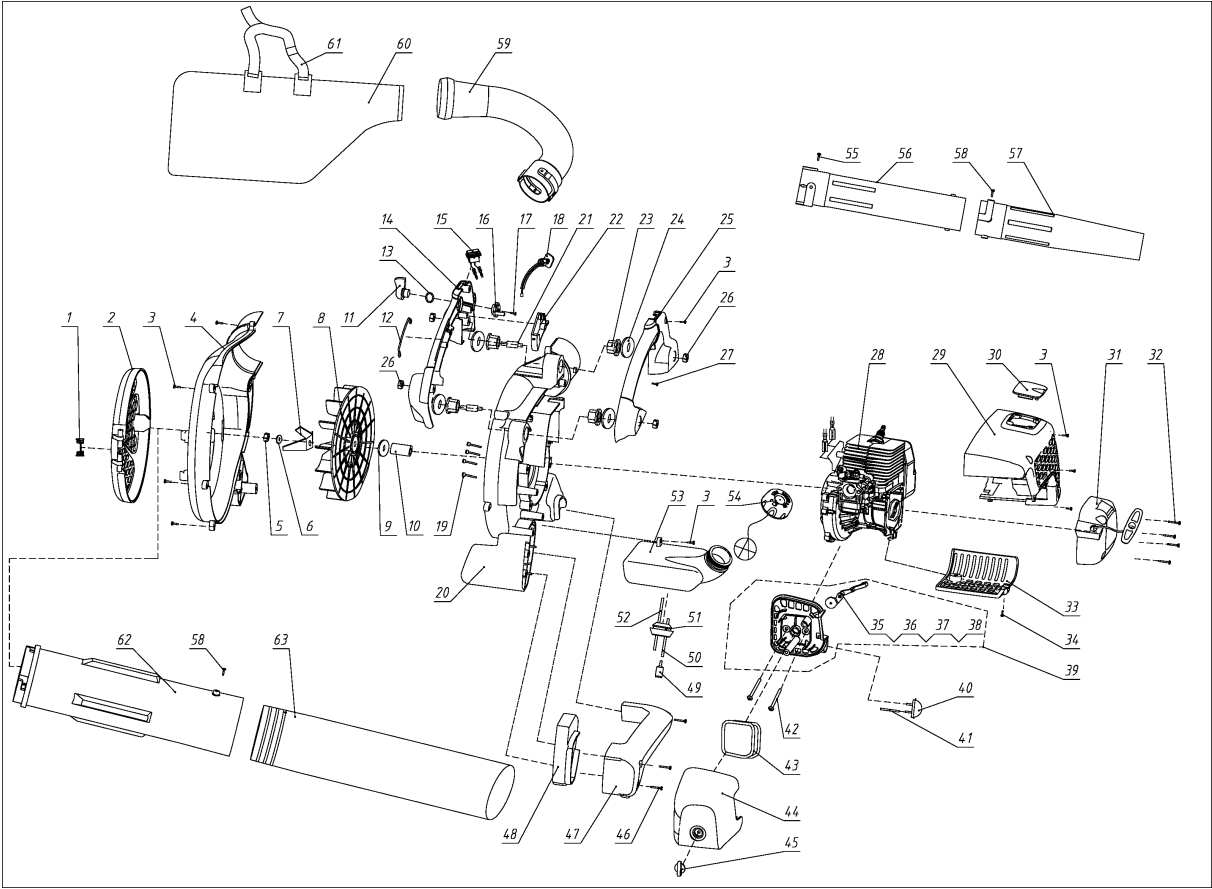

SPARE PARTS LIST

BLOWERS

GBV322VX, 967865301, 2018-10

ENGINE

GBV322VX, 967865301, 2018-10

Part No	Description	Remark	QTY	KIT
590 72 13-01	CRANKSHAFT KIT	Crankshaft	1	4- 12,14,21
590 72 14-01	GASKET KIT	Gasket	1	4,14,16, 18,25,28 ,31
590 72 15-01	SPARK PLUG	Spark Plug	1	1
590 72 16-01	CARBURETTOR KIT	Carburetor	1	28,29
590 72 17-01	INLET PIPE ASSY	Inlet Pipe Assy	1	25,27,35
595 33 90-01	MUFFLER	Muffler	1	18,19,20
596 54 49-01	IGNITION MODULE	Ignition Module	1	30,31,33 ,34

TUBE

GBV322VX, 967865301, 2018-10

Part No	Description	Remark	QTY KIT	
590 72 19-02	STOP SWITCH ASSY	Stop Switch Assy	1	15
590 72 20-01	STARTER ASSY	Starter Assembly	1	31,32
590 72 22-01	FUEL TANK KIT	Fuel Tank Assy	1	49,50,51 ,52,53
590 72 24-01	FUEL CAP ASSY	Fuel Cap Assembly	1	54
590 72 25-01	PURGE	Purge Bulb	1	40,41
590 72 26-01	CHOKE LEVER	Choke Control Lever	1	35
590 72 31-01	LOWER TUBE	Lower Tube (GBV322)	1	57,58
595 33 95-01	UPPER TUBE	Upper Tube Assy	1	55,56
595 33 96-01	SCROLL	Inlet Scroll	1	1,2,3
595 33 98-01	IMPELLER ASSY	Impeller	1	4,5,6,7,8 ,9,10
595 33 99-01	GUARD	Crankcase Guard	1	33,34
595 34 00-01	AIRBOX ASY	Air Intake	1	39,42,43 ,44,45
595 34 01-01	VAC TUBE	Vacuum Tubes	1	58,62,63
595 34 02-01	BAG	Mulch Bag	1	60
595 34 03-01	THROTTLE TRIGGER	Throttle	1	18,22
595 34 04-01	ENGINE COVER	Engine Cover	1	3,29
595 34 08-01	ASSIST HANDLE	Assist Handle	1	46,47,48
595 34 09-01	SERVICE KIT	Service Items	1	40,41,43 ,49,50,5 1,52,53
595 34 10-01	DECAL KIT	Decal Sheet (GBV322)	1	–
595 34 10-02	DECAL KIT	Decal Sheet (GBV322VX)	1	–
595 53 35-01	NOZZLE	Adjustable Concentrator Nozzle Tube (GBV322VX)	1	57