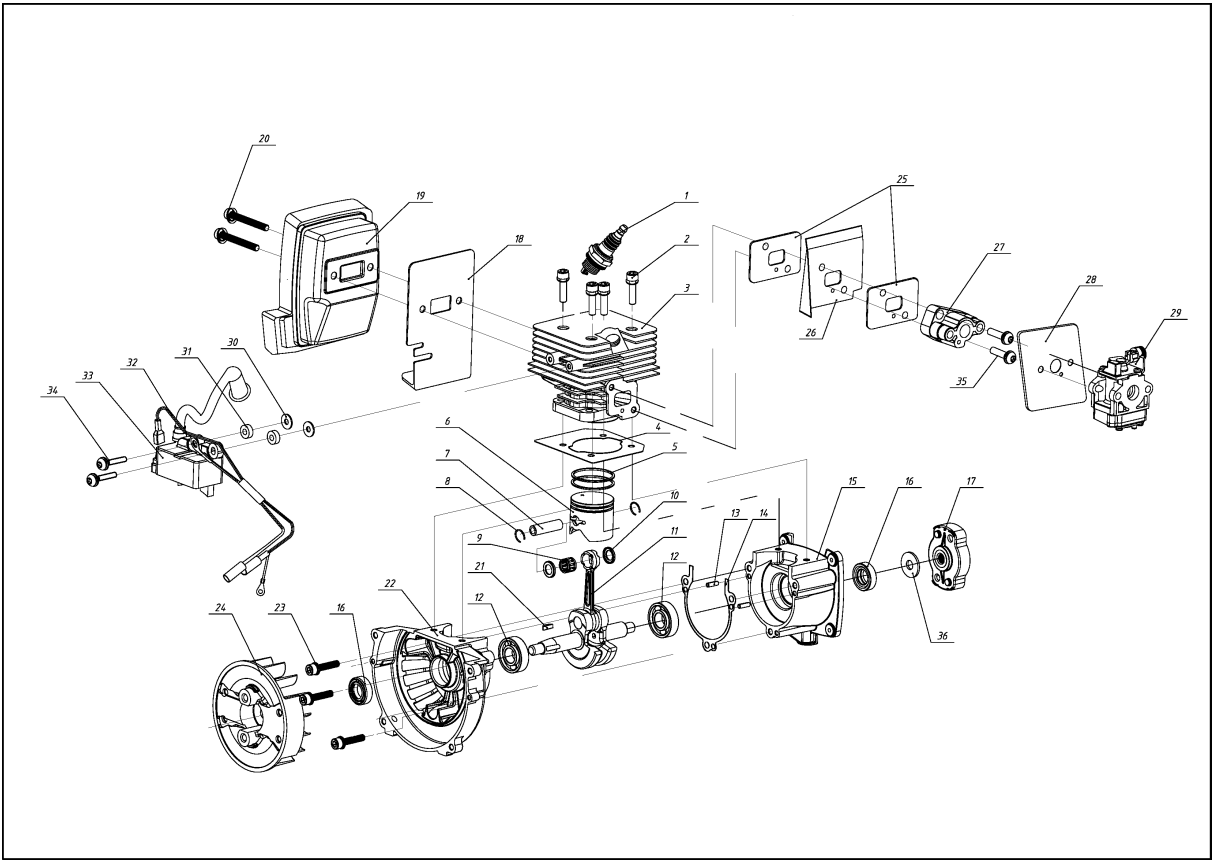

SPARE PARTS LIST

BLOWERS

GBV322VX, 967865301, 2018-10

ENGINE

GBV322VX, 967865301, 2018-10

Part No	Description	Remark	QTY	KIT
590 72 13-01	CRANKSHAFT KIT	Crankshaft	1	4- 12,14,21
590 72 14-01	GASKET KIT	Gasket	1	4,14,16, 18,25,28 ,31
590 72 15-01	SPARK PLUG	Spark Plug	1	1
590 72 16-01	CARBURETTOR KIT	Carburetor	1	28,29
590 72 17-01	INLET PIPE ASSY	Inlet Pipe Assy	1	25,27,35
595 33 90-01	MUFFLER	Muffler	1	18,19,20
596 54 49-01	IGNITION MODULE	Ignition Module	1	30,31,33 ,34

TUBE

GBV322VX, 967865301, 2018-10

Part No	Description	Remark	QTY KIT	
590 72 19-02	STOP SWITCH ASSY	Stop Switch Assy	1	15
590 72 20-01	STARTER ASSY	Starter Assembly	1	31,32
590 72 22-01	FUEL TANK KIT	Fuel Tank Assy	1	49,50,51 ,52,53
590 72 24-01	FUEL CAP ASSY	Fuel Cap Assembly	1	54
590 72 25-01	PURGE	Purge Bulb	1	40,41
590 72 26-01	CHOKE LEVER	Choke Control Lever	1	35
590 72 31-01	LOWER TUBE	Lower Tube (GBV322)	1	57,58
595 33 95-01	UPPER TUBE	Upper Tube Assy	1	55,56
595 33 96-01	SCROLL	Inlet Scroll	1	1,2,3
595 33 98-01	IMPELLER ASSY	Impeller	1	4,5,6,7,8 ,9,10
595 33 99-01	GUARD	Crankcase Guard	1	33,34
595 34 00-01	AIRBOX ASY	Air Intake	1	39,42,43 ,44,45
595 34 01-01	VAC TUBE	Vacuum Tubes	1	58,62,63
595 34 02-01	BAG	Mulch Bag	1	60
595 34 03-01	THROTTLE TRIGGER	Throttle	1	18,22
595 34 04-01	ENGINE COVER	Engine Cover	1	3,29
595 34 08-01	ASSIST HANDLE	Assist Handle	1	46,47,48
595 34 09-01	SERVICE KIT	Service Items	1	40,41,43 ,49,50,5 1,52,53
595 34 10-01	DECAL KIT	Decal Sheet (GBV322)	1	–
595 34 10-02	DECAL KIT	Decal Sheet (GBV322VX)	1	–
595 53 35-01	NOZZLE	Adjustable Concentrator Nozzle Tube (GBV322VX)	1	57