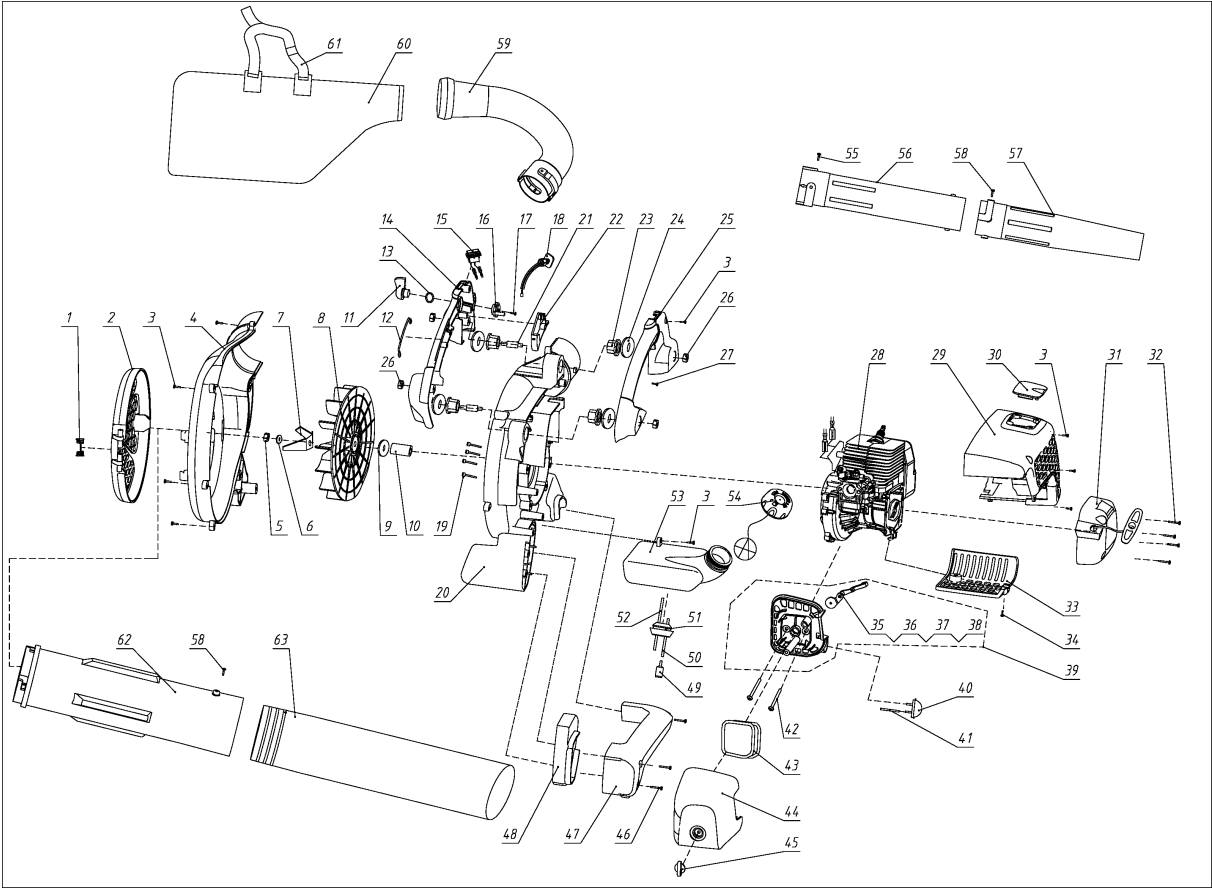

SPARE PARTS LIST

BLOWERS

GBV322, 967865201, 2018-10

ENGINE

GBV322, 967865201, 2018-10

Part No	Description	Remark	QTY	KIT
590 72 13-01	CRANKSHAFT KIT	Crankshaft	1	4- 12,14,21
590 72 14-01	GASKET KIT	Gasket	1	4,14,16, 18,25,28 ,31
590 72 15-01	SPARK PLUG	Spark Plug	1	1
590 72 16-01	CARBURETTOR KIT	Carburetor	1	28,29
590 72 17-01	INLET PIPE ASSY	Inlet Pipe Assy	1	25,27,35
595 33 90-01	MUFFLER	Muffler	1	18,19,20
596 54 49-01	IGNITION MODULE	Ignition Module	1	30,31,33 ,34

TUBE

GBV322, 967865201, 2018-10

Part No	Description	Remark	QTY	KIT
590 72 19-02	STOP SWITCH ASSY	Stop Switch Assy	1	15
590 72 20-01	STARTER ASSY	Starter Assembly	1	31,32
590 72 22-01	FUEL TANK KIT	Fuel Tank Assy	1	49,50,51 ,52,53
590 72 24-01	FUEL CAP ASSY	Fuel Cap Assembly	1	54
590 72 25-01	PURGE	Purge Bulb	1	40,41
590 72 26-01	CHOKE LEVER	Choke Control Lever	1	35
590 72 31-01	LOWER TUBE	Lower Tube (GBV322)	1	57,58
595 33 95-01	UPPER TUBE	Upper Tube Assy	1	55,56
595 33 96-01	SCROLL	Inlet Scroll	1	1,2,3
595 33 98-01	IMPELLER ASSY	Impeller	1	4,5,6,7,8 ,9,10
595 33 99-01	GUARD	Crankcase Guard	1	33,34
595 34 00-01	AIRBOX ASY	Air Intake	1	39,42,43 ,44,45
595 34 01-01	VAC TUBE	Vacuum Tubes	1	58,62,63
595 34 02-01	BAG	Mulch Bag	1	60
595 34 03-01	THROTTLE TRIGGER	Throttle	1	18,22
595 34 04-01	ENGINE COVER	Engine Cover	1	3,29
595 34 08-01	ASSIST HANDLE	Assist Handle	1	46,47,48
595 34 09-01	SERVICE KIT	Service Items	1	40,41,43 ,49,50,5 1,52,53
595 34 10-01	DECAL KIT	Decal Sheet (GBV322)	1	–
595 34 10-02	DECAL KIT	Decal Sheet (GBV322VX)	1	–
595 53 35-01	NOZZLE	Adjustable Concentrator Nozzle Tube (GBV322VX)	1	57