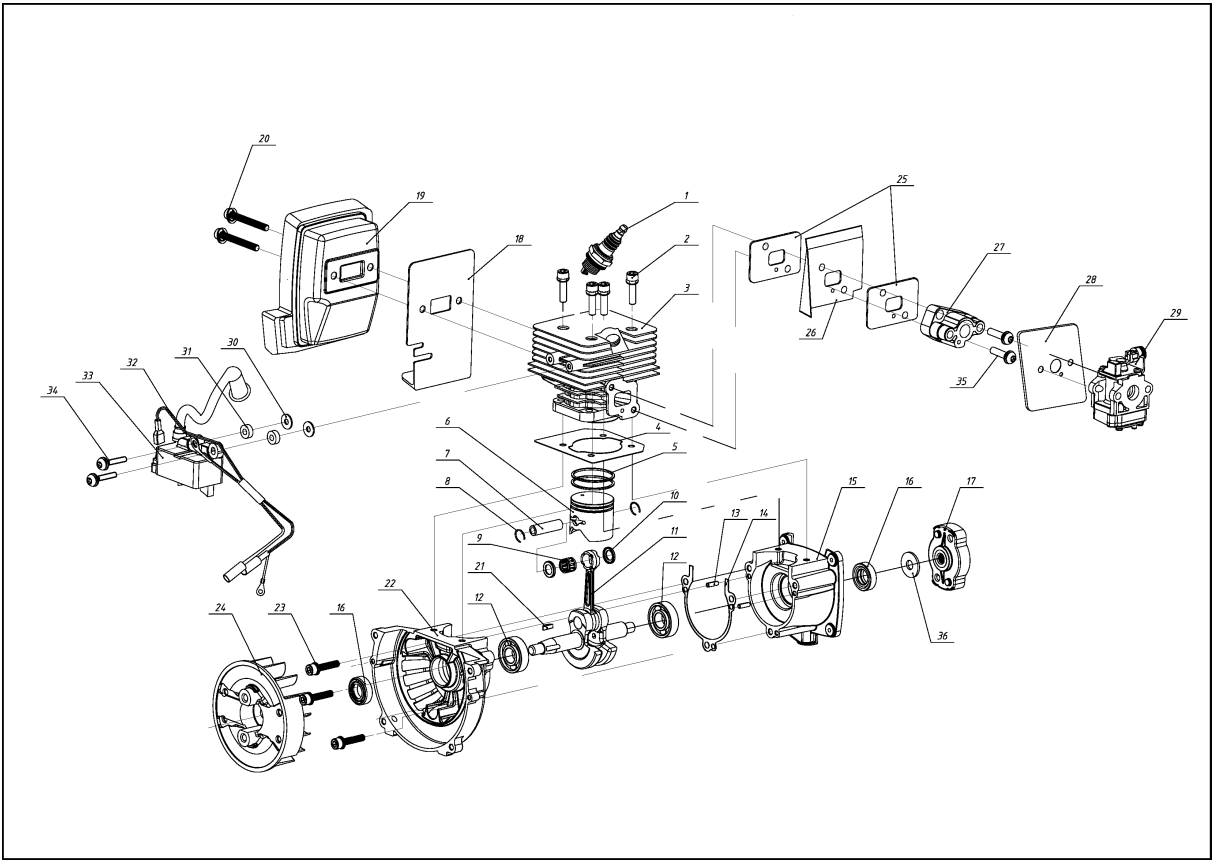

SPARE PARTS LIST

BLOWERS

GBV322, 967865201, 2018-10

ENGINE

GBV322, 967865201, 2018-10

Part No	Description	Remark	QTY	KIT
590 72 13-01	CRANKSHAFT KIT	Crankshaft	1	4- 12,14,21
590 72 14-01	GASKET KIT	Gasket	1	4,14,16, 18,25,28 ,31
590 72 15-01	SPARK PLUG	Spark Plug	1	1
590 72 16-01	CARBURETTOR KIT	Carburetor	1	28,29
590 72 17-01	INLET PIPE ASSY	Inlet Pipe Assy	1	25,27,35
595 33 90-01	MUFFLER	Muffler	1	18,19,20
596 54 49-01	IGNITION MODULE	Ignition Module	1	30,31,33 ,34

TUBE

GBV322, 967865201, 2018-10

Part No	Description	Remark	QTY	KIT
590 72 19-02	STOP SWITCH ASSY	Stop Switch Assy	1	15
590 72 20-01	STARTER ASSY	Starter Assembly	1	31,32
590 72 22-01	FUEL TANK KIT	Fuel Tank Assy	1	49,50,51 ,52,53
590 72 24-01	FUEL CAP ASSY	Fuel Cap Assembly	1	54
590 72 25-01	PURGE	Purge Bulb	1	40,41
590 72 26-01	CHOKE LEVER	Choke Control Lever	1	35
590 72 31-01	LOWER TUBE	Lower Tube (GBV322)	1	57,58
595 33 95-01	UPPER TUBE	Upper Tube Assy	1	55,56
595 33 96-01	SCROLL	Inlet Scroll	1	1,2,3
595 33 98-01	IMPELLER ASSY	Impeller	1	4,5,6,7,8 ,9,10
595 33 99-01	GUARD	Crankcase Guard	1	33,34
595 34 00-01	AIRBOX ASY	Air Intake	1	39,42,43 ,44,45
595 34 01-01	VAC TUBE	Vacuum Tubes	1	58,62,63
595 34 02-01	BAG	Mulch Bag	1	60
595 34 03-01	THROTTLE TRIGGER	Throttle	1	18,22
595 34 04-01	ENGINE COVER	Engine Cover	1	3,29
595 34 08-01	ASSIST HANDLE	Assist Handle	1	46,47,48
595 34 09-01	SERVICE KIT	Service Items	1	40,41,43 ,49,50,5 1,52,53
595 34 10-01	DECAL KIT	Decal Sheet (GBV322)	1	–
595 34 10-02	DECAL KIT	Decal Sheet (GBV322VX)	1	–
595 53 35-01	NOZZLE	Adjustable Concentrator Nozzle Tube (GBV322VX)	1	57