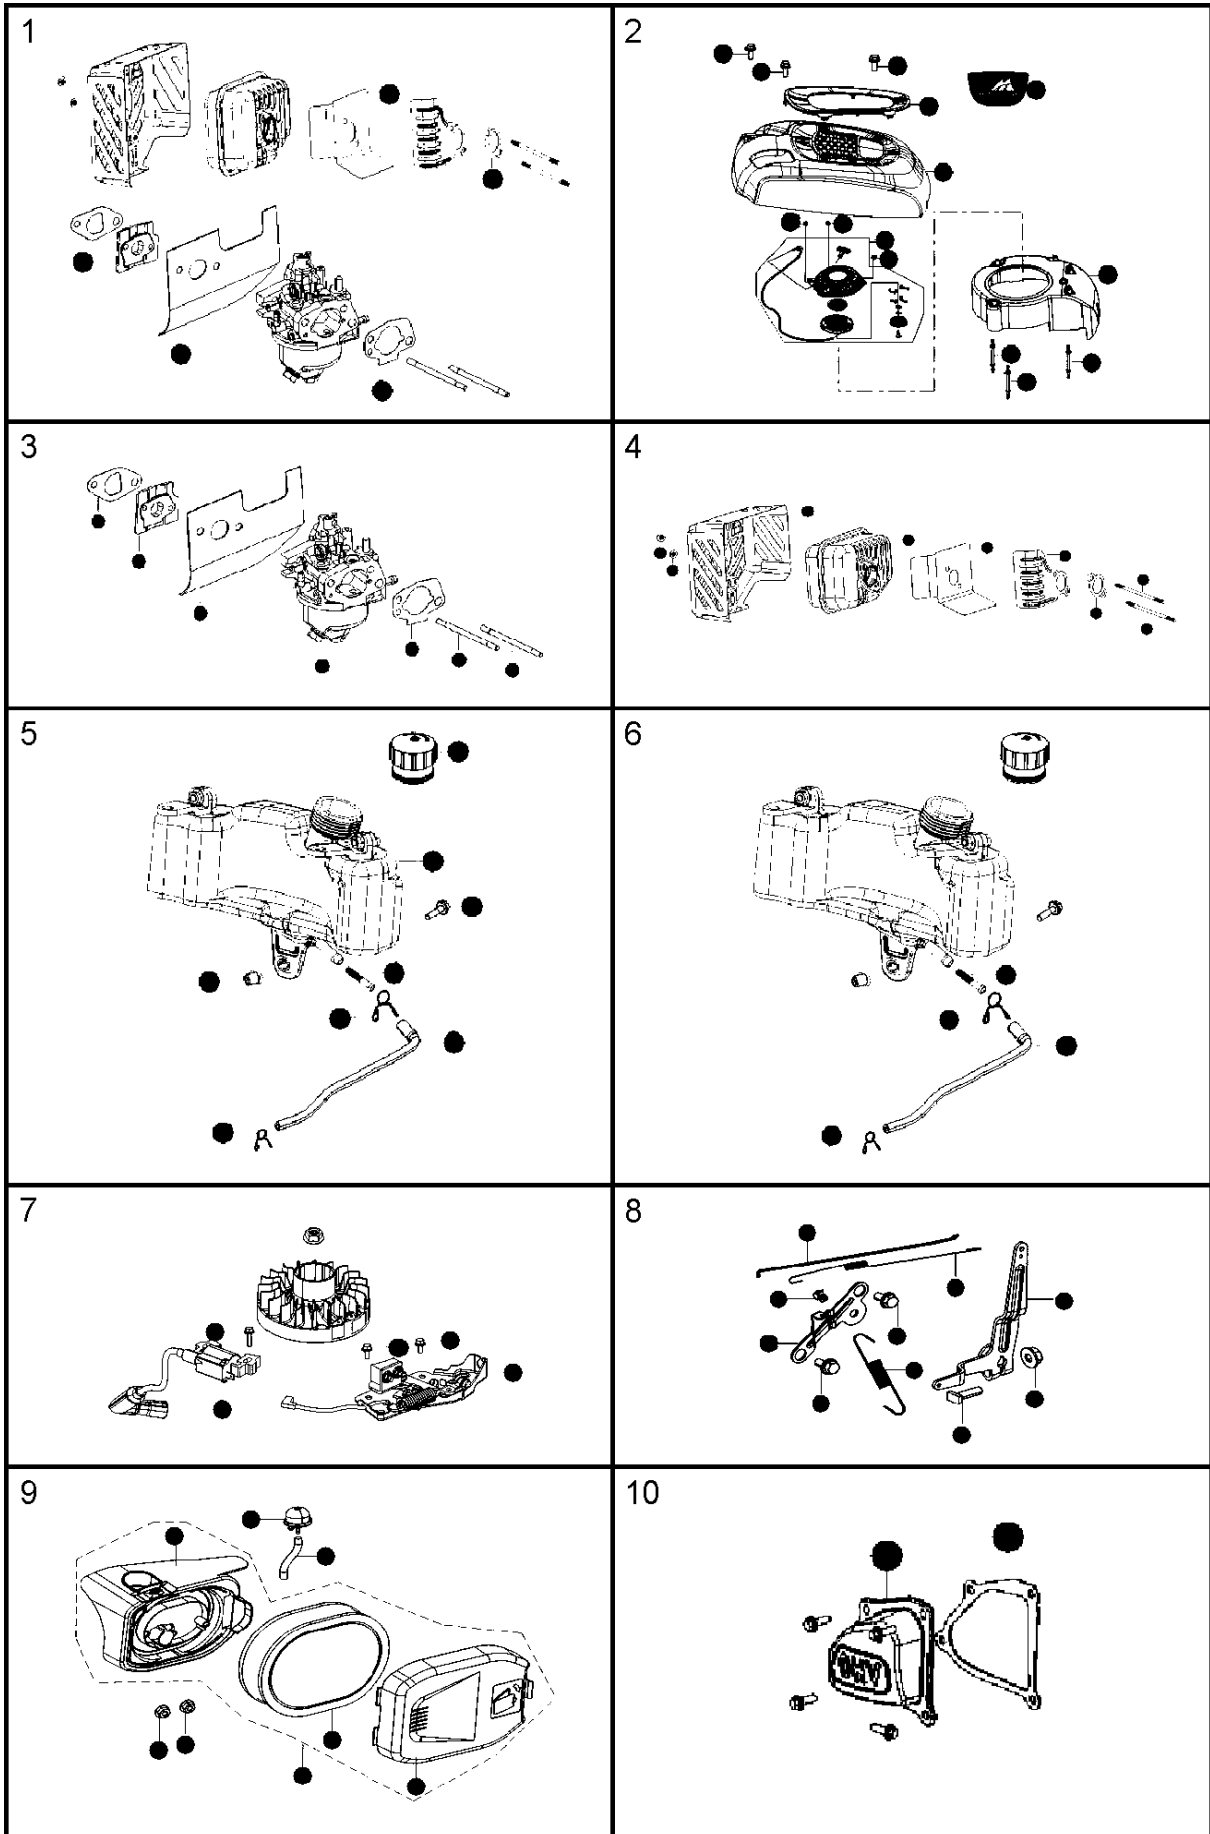

ENGINE

M51-150 AWR Classic, 96782070101, 2019-03

Ref	Part No	Description	Remark	QTY KIT
1	579 82 90-02	GASKET KIT		1
2	579 82 90-03	SHROUD KIT		1
3	579 82 90-04	CARBURETTOR KIT		1
4	579 82 90-05	MUFFLER KIT		1
5	579 82 90-06	FUEL TANK KIT		1
6	579 82 90-07	FUEL FILTER KIT		1
7	579 82 90-08	IGNITION KIT		1
8	579 82 90-09	GOVERNOR KIT		1
9	579 82 90-10	AIR INTAKE KIT		1
10	579 82 90-11	CYLINDER HEAD KIT		1
-	579 82 90-12	DIPSTICK		1
-	579 82 90-13	AIR FILTER		1
-	579 82 02-14	FUEL CAP		1