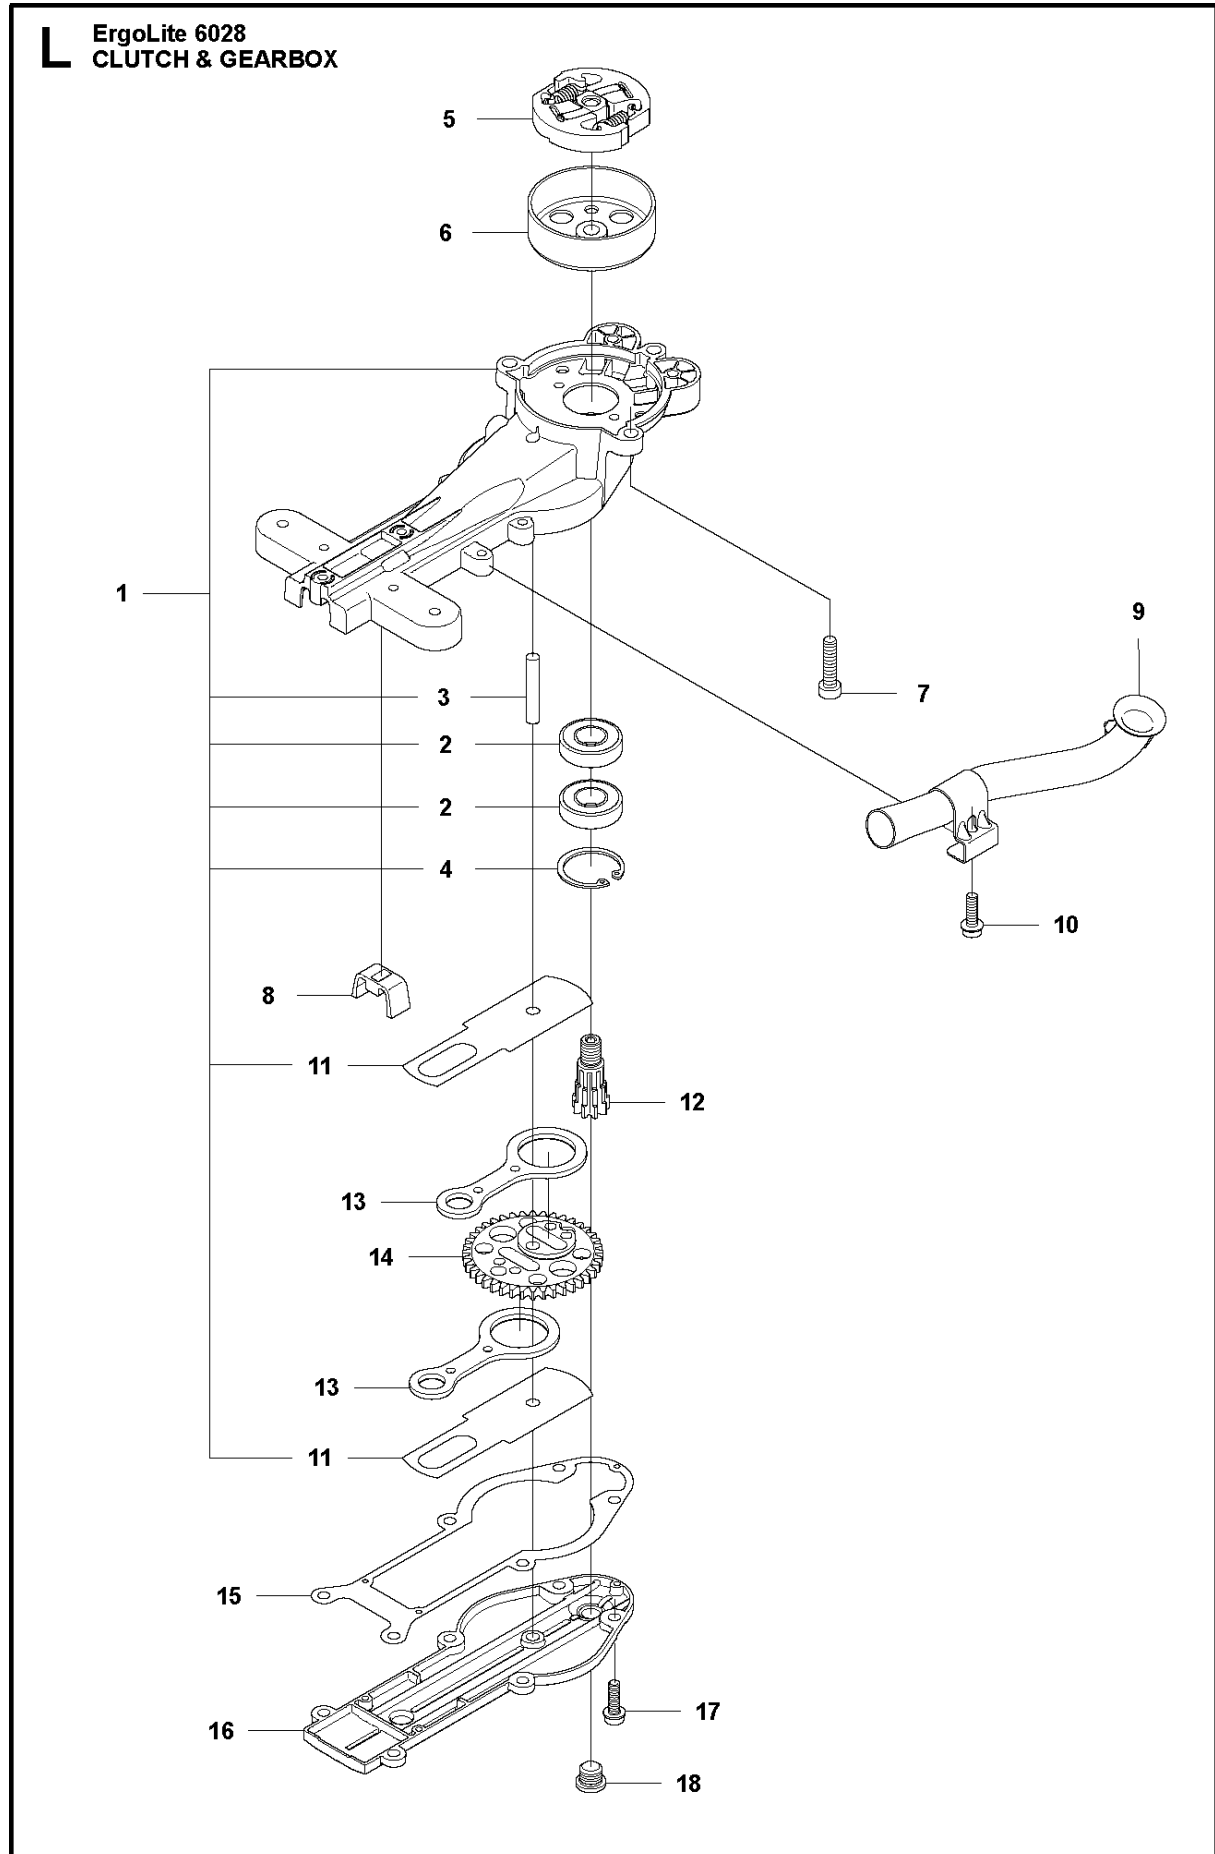

**J** ErgoLite 6028  
CRANK SHAFT

CRANKSHAFT

ErgoLite 6028, 966693401

Ref	Part No	Description	Remark	QTY KIT
1	577 67 00-01	CRANKSHAFT KIT		1
2	575 50 49-01	NEEDLE BEARING		1
3	525 63 73-01	SEALING RING		2
4	525 72 84-01	BALL BEARING		2

## HANDLE

ErgoLite 6028, 966693401

Ref	Part No	Description	Remark	QTY KIT
1	576 64 35-01	REAR HANDLE		1
2	504 08 97-03	THROTTLE LOCKOUT		1
3	504 08 94-03	THROTTLE CONTROL		1
4	504 08 96-01	SPRING		1
5	576 64 34-01	REAR HANDLE		1
6	537 41 90-01	SWITCH		1
7	574 48 88-02	SHORT CIRCUIT CABLE		1
8	575 57 21-01	THROTTLE CABLE ASSY		1
9	523 01 54-02	HANDLE HOLDER		1
10	573 92 58-01	SCREW ITXSCFT		6
11	525 63 35-01	ANTIVIBRATION ELEMENT		4
12	525 63 37-01	SLEEVE		2
13	734 18 14-55	WASHER		4
14	544 21 84-05	SCREW ITXSCM		2
15	587 13 00-02	LABEL		1
16	544 21 84-03	SCREW ITXSCM		2
17	525 63 36-01	ANTIVIBRATION ELEMENT		4
18	525 63 38-01	SLEEVE		2
19	576 64 32-01	FRONT HANDLE		1
20	575 23 20-02	O-RING		1
21	576 64 36-02	LOCKING BUTTON		1
22	504 08 98-01	RECOIL SPRING		1