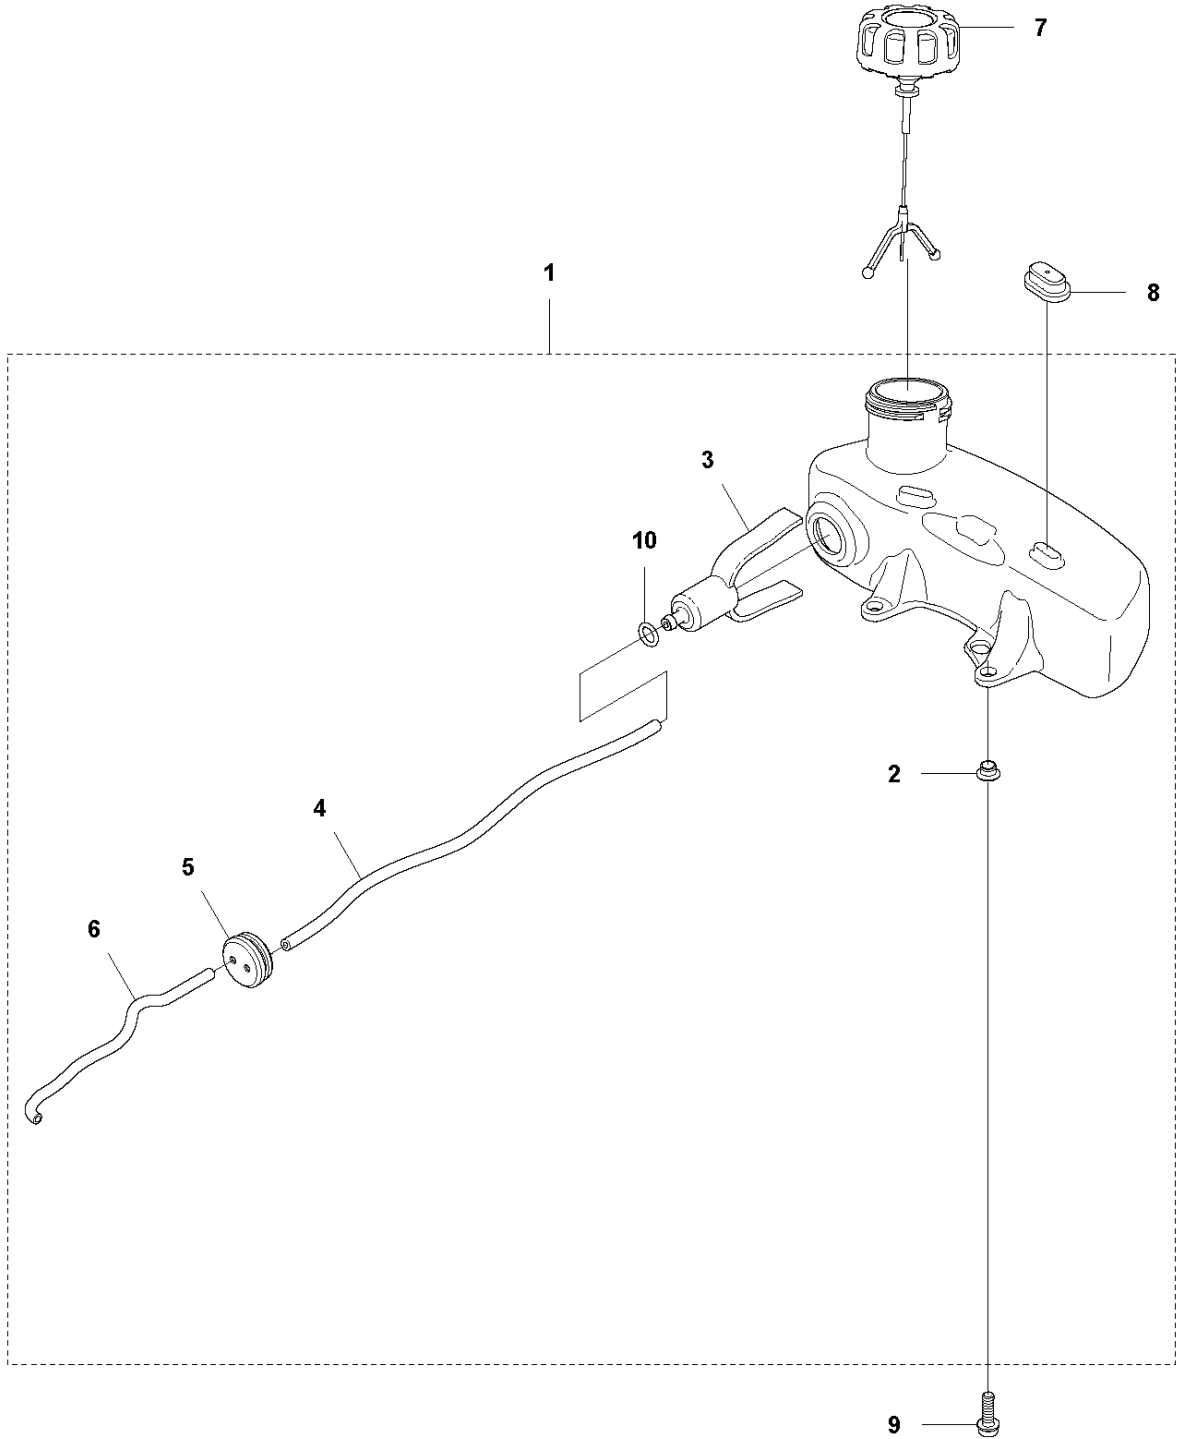

D ErgoLite 6028
FUEL TANK

FUEL TANK

ErgoLite 6028, 966693401

Ref	Part No	Description	Remark	QTY	KIT
1	523 01 42-03	TANK ASSY		1	
2	544 10 58-02	TUBULAR RIVET		2	1
3	574 60 39-01	FUEL FILTER		1	1
4	544 32 50-02	FUEL HOSE	300mm	1	1
5	575 55 38-01	GROMMET		1	1
6	574 60 02-01	HOSE	150mm	1	1
7	504 11 32-03	TANK CAP		1	
8	525 82 20-01	FUEL TANK ISOLATOR		2	
9	525 75 51-01	SCREW ITXSCFM		2	
10	537 18 49-01	O-RING		1	1