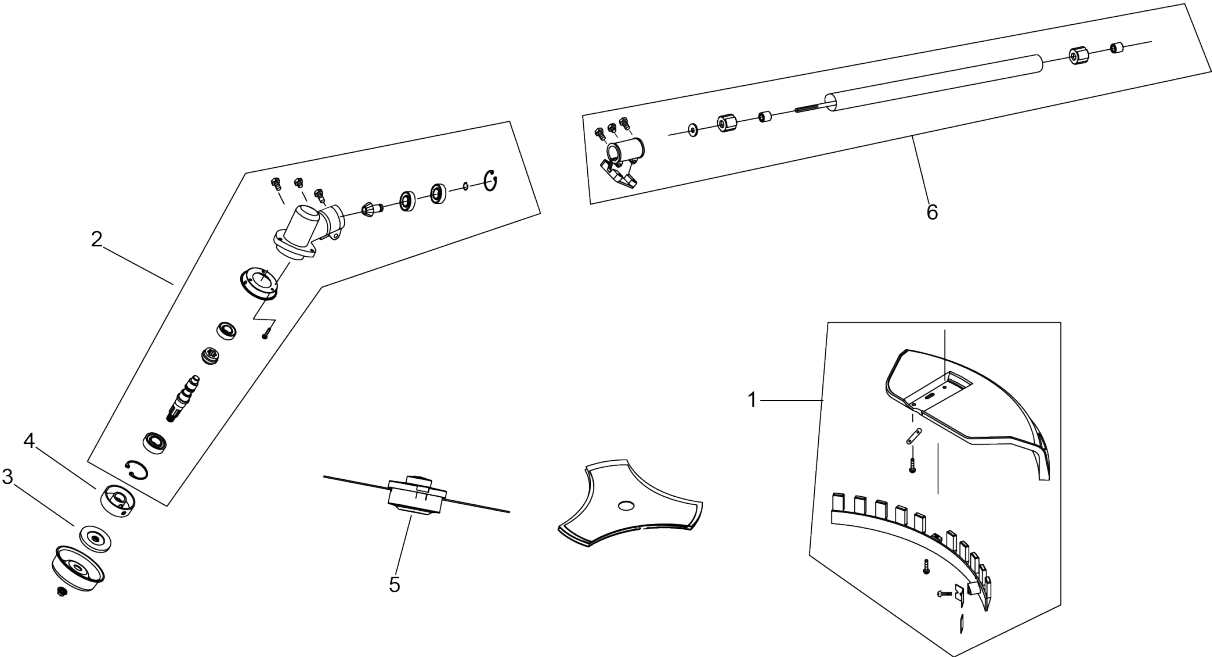

SPARE PARTS LIST

BRUSHCUTTERS/CLEARING SAWS

B33 PS, 967865401, 2019-02

POWERHEAD

ENGINE

B33 PS, 967865401, 2019-02

Ref	Part No	Description	Remark	QTY KIT
1	597 55 60-01	HOUSING	Engine Cover	1
2	597 55 61-01	MUFFLER ASSY	Muffler Assembly	1
3	597 55 63-01	DECAL SET	Decal Sheet	1
4	597 55 64-01	AIR FILTER COVER	Air Filter Cover	1
5	597 55 65-01	AIR FILTER	Air Filter	1
6	597 55 66-01	AIR FILTER HOLDER	Inner Cover	1
7	597 55 67-01	CARBURETTOR KIT	Carburetor Kit	1
8	597 59 27-01	HARNES ASSY	Module Wiring Harness	1
9	597 59 28-01	IGNITION MODULE	Ignition Module	1
10	597 59 29-01	FUEL CAP ASSY	Fuel Cap Assembly	1
11	597 59 31-01	FAN HOUSING	Fan Cover	1
12	597 59 32-01	ENGINE ASSY	Engine Assembly (Complete)	1
13	597 59 35-01	FUEL TANK ASSY	Fuel Tank	1
14	597 59 38-01	STARTER ASSY	Starter Assembly	1
15	597 59 41-01	KNOB ASSY	Knob - Airbox Cover	1
16	597 59 42-01	THROTTLE HANDLE ASSY	Throttle Handle & Cable Assembly	1
17	597 59 43-01	CLUTCH ASSY	Clutch Assembly	1
18	597 59 44-01	SHAFT ASSY	Upper Shaft Assembly	1
19	597 59 45-01	KNOB ASSY	Knob - Coupler	1

TRIMMER ATTACHMENT

ATTACHMENTS

B33 PS, 967865401, 2019-02

Ref	Part No	Description	Remark	QTY KIT
1	597 59 46-01	SHIELD ASSY	Cutting Shield Assembly	1
2	597 59 47-01	GEARBOX ASSY	Gearbox	1
3	597 59 48-01	SPACER	Holder	1
4	597 59 49-01	HOLDER	Spacer	1
5	577 61 59-01	TRIMMER HEAD	Cutting Head	1
6	597 59 51-01	SHAFT ASSY	Tube Assembly	1

ACCESSORIES

ACCESSORIES

B33 PS, 967865401, 2019-02

Ref	Part No	Description	Remark	QTY KIT
1	544 84 58-01	HARNES	Harness	1