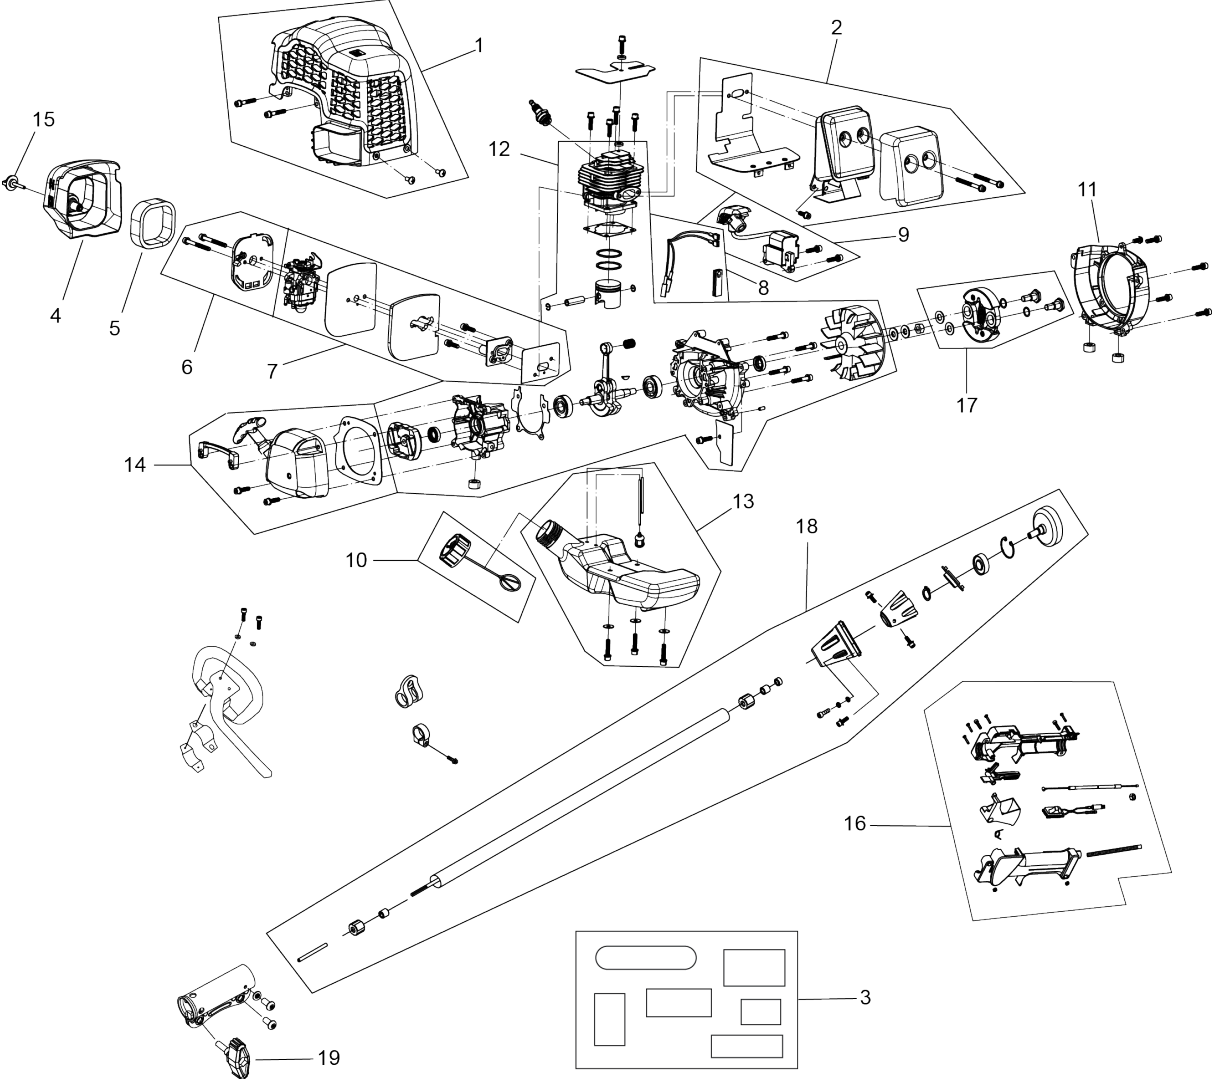

SPARE PARTS LIST

BRUSHCUTTERS/CLEARING SAWS

B33 PS, 967865401, 2019-02

POWERHEAD

ENGINE

B33 PS, 967865401, 2019-02

Ref	Part No	Description	Remark	QTY KIT
1	597 55 60-01	HOUSING	Engine Cover	1
2	597 55 61-01	MUFFLER ASSY	Muffler Assembly	1
3	597 55 63-01	DECAL SET	Decal Sheet	1
4	597 55 64-01	AIR FILTER COVER	Air Filter Cover	1
5	597 55 65-01	AIR FILTER	Air Filter	1
6	597 55 66-01	AIR FILTER HOLDER	Inner Cover	1
7	597 55 67-01	CARBURETTOR KIT	Carburetor Kit	1
8	597 59 27-01	HARNES ASSY	Module Wiring Harness	1
9	597 59 28-01	IGNITION MODULE	Ignition Module	1
10	597 59 29-01	FUEL CAP ASSY	Fuel Cap Assembly	1
11	597 59 31-01	FAN HOUSING	Fan Cover	1
12	597 59 32-01	ENGINE ASSY	Engine Assembly (Complete)	1
13	597 59 35-01	FUEL TANK ASSY	Fuel Tank	1
14	597 59 38-01	STARTER ASSY	Starter Assembly	1
15	597 59 41-01	KNOB ASSY	Knob - Airbox Cover	1
16	597 59 42-01	THROTTLE HANDLE ASSY	Throttle Handle & Cable Assembly	1
17	597 59 43-01	CLUTCH ASSY	Clutch Assembly	1
18	597 59 44-01	SHAFT ASSY	Upper Shaft Assembly	1
19	597 59 45-01	KNOB ASSY	Knob - Coupler	1

TRIMMER ATTACHMENT

ATTACHMENTS

B33 PS, 967865401, 2019-02

Ref	Part No	Description	Remark	QTY KIT
1	597 59 46-01	SHIELD ASSY	Cutting Shield Assembly	1
2	597 59 47-01	GEARBOX ASSY	Gearbox	1
3	597 59 48-01	SPACER	Holder	1
4	597 59 49-01	HOLDER	Spacer	1
5	577 61 59-01	TRIMMER HEAD	Cutting Head	1
6	597 59 51-01	SHAFT ASSY	Tube Assembly	1

ACCESSORIES

ACCESSORIES

B33 PS, 967865401, 2019-02

Ref	Part No	Description	Remark	QTY KIT
1	544 84 58-01	HARNES	Harness	1