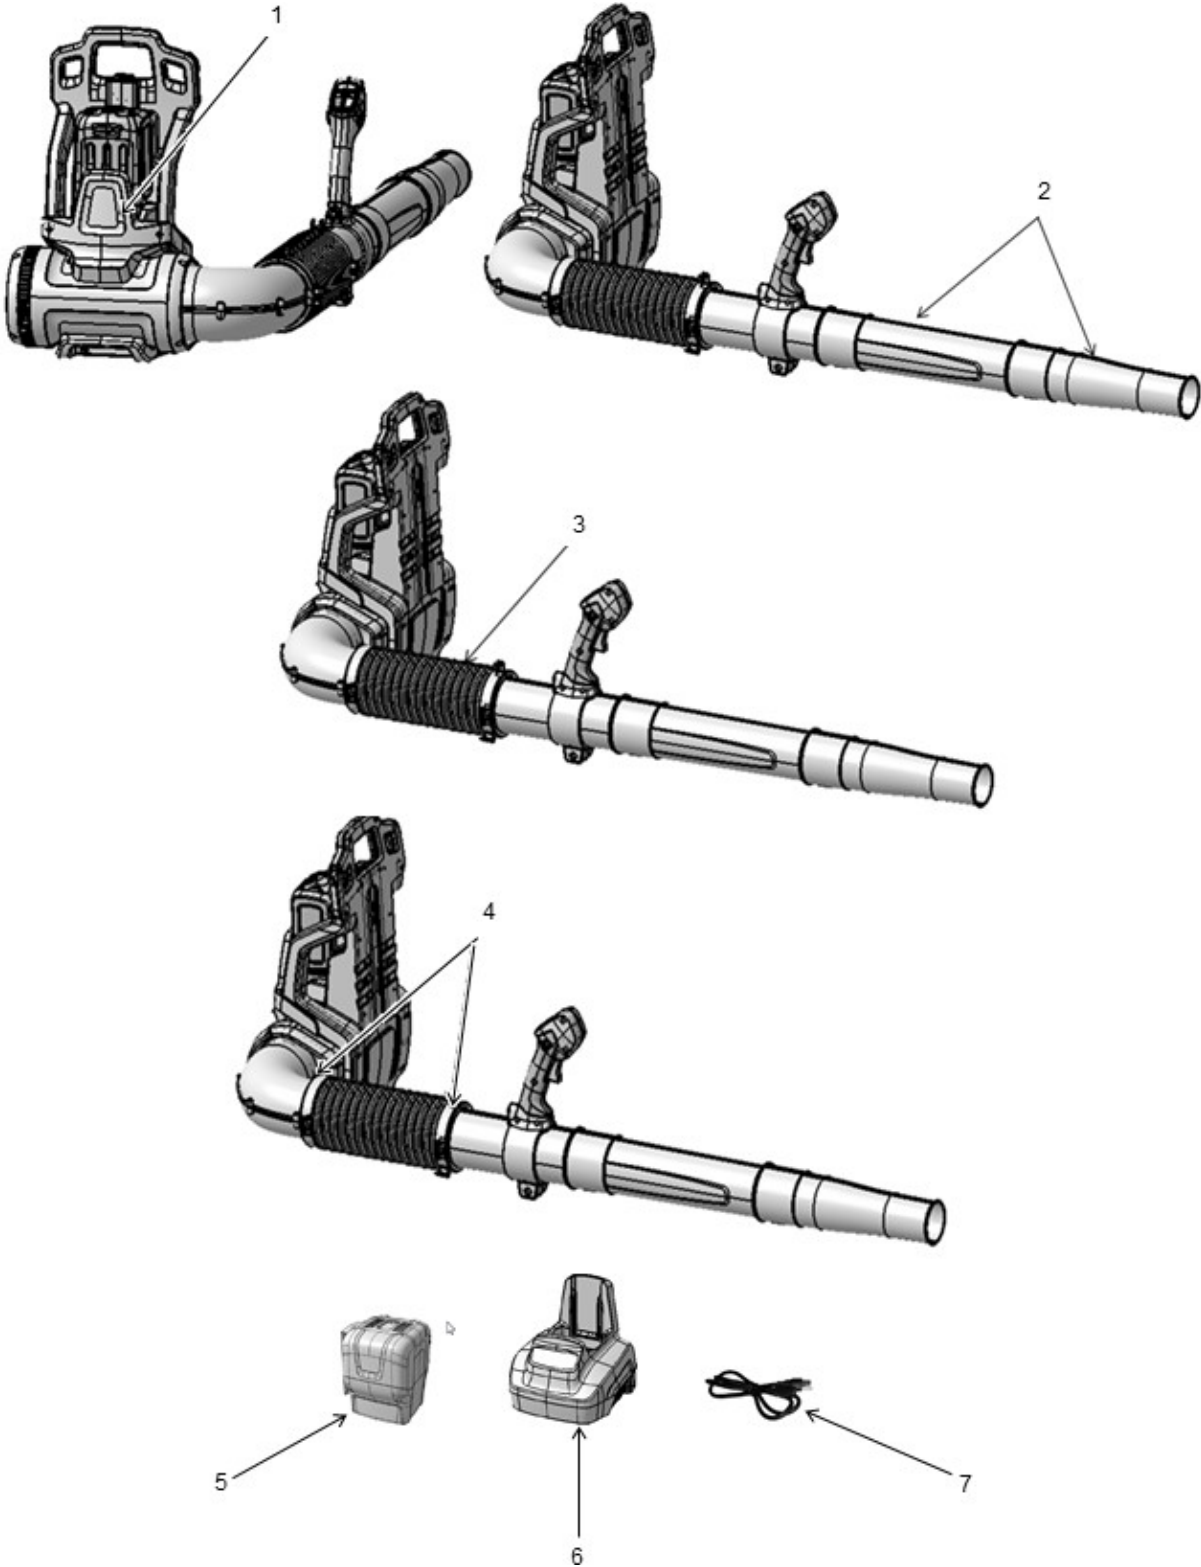

SPARE PARTS LIST

BLOWERS

Li 58GBP, 967686601, 2017-12

ASSEMBLY

Li 58GBP, 967686601, 2017-12

Ref	Part No	Description	Remark	QTY KIT
1	591 37 79-12	SERVICE KIT	REAR COVER (MCC AND PPRO)	1
2	591 37 79-13	SERVICE KIT	"KIT, TUBES BP"	1
3	591 37 79-16	SERVICE KIT	"KIT, TUBE CLAMPS"	1
4	591 37 79-17	SERVICE KIT	FLEX TUBE	1
5	590 92 38-03	BATTERY	BATTERY Li 585.2A	1
6	590 91 51-08	CHARGER	CHARGER Li 58V 2.5CGR (UK)	1
7	582 60 77-01	WIRING ASSY	CHARGER CORD (UK)	1
NI	591 37 79-15	SERVICE KIT	STRAPS (MCC AND PPRO)	1
NI	591 37 79-18	SERVICE KIT	"KIT, SCREW"	1