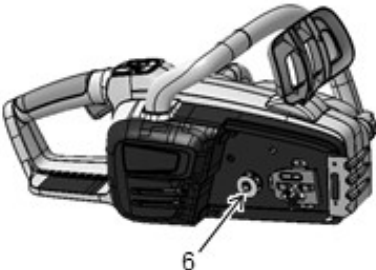

SPARE PARTS LIST

CHAIN SAWS

Li 58CS, 967686762, 2017-12

ASSEMBLY

Li 58CS, 967686762, 2017-12

Ref	Part No	Description	Remark	QTY KIT
1	591 37 79-02	SERVICE KIT	BAR TENSION KNOB	1
2	591 37 79-05	SERVICE KIT	OIL CAP	1
3	591 37 79-06	SERVICE KIT	FRONT HANDGUARD	1
4	591 37 79-07	SERVICE KIT	FRONT HANDLE	1
5	591 37 79-20	SERVICE KIT	"KIT, BAR COVER AND KNOB"	1
6	591 37 79-04	SERVICE KIT	"KIT, SPROCKET"	1
7	591 19 09-01	BAR	"16"" MCCULLOCH BAR 90 SERIES"	1
8	591 11 93-02	CHAIN	"16"" BAGGED 90 SERIES CHAIN"	1
9	590 92 38-03	BATTERY	BATTERY Li 585.2A	1
10	590 91 51-07	CHARGER	CHARGER Li 58V 2.5CGR (EU)	1
11	582 60 74-01	WIRING ASSY	CHARGER CORD (EU)	1