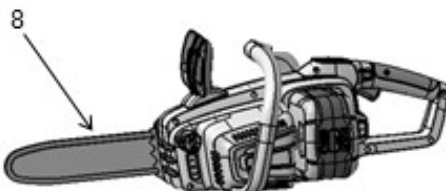

SPARE PARTS LIST

CHAIN SAWS

Li 58CS, 967686762, 2017-12

ASSEMBLY

Li 58CS, 967686762, 2017-12

Ref	Part No	Description	Remark	QTY KIT
1	591 37 79-02	SERVICE KIT	BAR TENSION KNOB	1
2	591 37 79-05	SERVICE KIT	OIL CAP	1
3	591 37 79-06	SERVICE KIT	FRONT HANDGUARD	1
4	591 37 79-07	SERVICE KIT	FRONT HANDLE	1
5	591 37 79-20	SERVICE KIT	"KIT, BAR COVER AND KNOB"	1
6	591 37 79-04	SERVICE KIT	"KIT, SPROCKET"	1
7	591 19 09-01	BAR	"16"" MCCULLOCH BAR 90 SERIES"	1
8	591 11 93-02	CHAIN	"16"" BAGGED 90 SERIES CHAIN"	1
9	590 92 38-03	BATTERY	BATTERY Li 585.2A	1
10	590 91 51-07	CHARGER	CHARGER Li 58V 2.5CGR (EU)	1
11	582 60 74-01	WIRING ASSY	CHARGER CORD (EU)	1