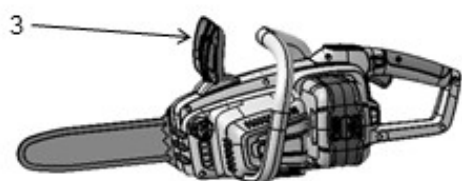

# SPARE PARTS LIST

## CHAIN SAWS

Li 58CS, 967686702, 2017-12

## ASSEMBLY

Li 58CS, 967686702, 2017-12

Ref	Part No	Description	Remark	QTY KIT
1	591 37 79-02	SERVICE KIT	BAR TENSION KNOB	1
2	591 37 79-05	SERVICE KIT	OIL CAP	1
3	591 37 79-06	SERVICE KIT	FRONT HANDGUARD	1
4	591 37 79-07	SERVICE KIT	FRONT HANDLE	1
5	591 37 79-20	SERVICE KIT	"KIT, BAR COVER AND KNOB"	1
6	591 37 79-04	SERVICE KIT	"KIT, SPROCKET"	1
7	591 19 09-01	BAR	"16"" MCCULLOCH BAR 90 SERIES"	1
8	591 11 93-02	CHAIN	"16"" BAGGED 90 SERIES CHAIN"	1
9	590 92 38-03	BATTERY	BATTERY Li 585.2A	1
10	590 91 51-12	CHARGER	CHARGER Li 58V 4CGR (UK)	1
11	582 60 77-01	WIRING ASSY	CHARGER CORD (UK)	1