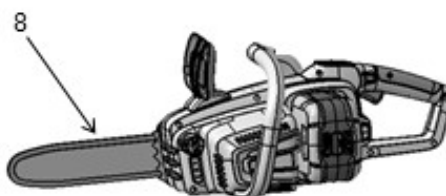

# SPARE PARTS LIST

## CHAIN SAWS

Li 58CS, 967686702, 2017-12

## ASSEMBLY

Li 58CS, 967686702, 2017-12

Ref	Part No	Description	Remark	QTY KIT
1	591 37 79-02	SERVICE KIT	BAR TENSION KNOB	1
2	591 37 79-05	SERVICE KIT	OIL CAP	1
3	591 37 79-06	SERVICE KIT	FRONT HANDGUARD	1
4	591 37 79-07	SERVICE KIT	FRONT HANDLE	1
5	591 37 79-20	SERVICE KIT	"KIT, BAR COVER AND KNOB"	1
6	591 37 79-04	SERVICE KIT	"KIT, SPROCKET"	1
7	591 19 09-01	BAR	"16"" MCCULLOCH BAR 90 SERIES"	1
8	591 11 93-02	CHAIN	"16"" BAGGED 90 SERIES CHAIN"	1
9	590 92 38-03	BATTERY	BATTERY Li 585.2A	1
10	590 91 51-12	CHARGER	CHARGER Li 58V 4CGR (UK)	1
11	582 60 77-01	WIRING ASSY	CHARGER CORD (UK)	1