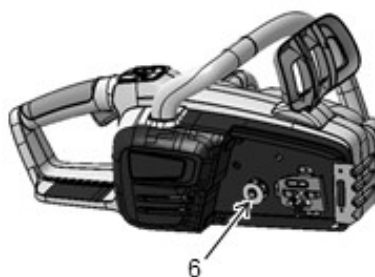

# SPARE PARTS LIST

## ASSEMBLY

Li 58CS, 967686702, 2017-12

Ref	Part No	Description	Remark	QTY KIT
1	591 37 79-02	SERVICE KIT	BAR TENSION KNOB	1
2	591 37 79-05	SERVICE KIT	OIL CAP	1
3	591 37 79-06	SERVICE KIT	FRONT HANDGUARD	1
4	591 37 79-07	SERVICE KIT	FRONT HANDLE	1
5	591 37 79-20	SERVICE KIT	"KIT, BAR COVER AND KNOB"	1
6	591 37 79-04	SERVICE KIT	"KIT, SPROCKET"	1
7	591 19 09-01	BAR	"16"" MCCULLOCH BAR 90 SERIES"	1
8	591 11 93-02	CHAIN	"16"" BAGGED 90 SERIES CHAIN"	1
9	590 92 38-03	BATTERY	BATTERY Li 585.2A	1
10	590 91 51-12	CHARGER	CHARGER Li 58V 4CGR (UK)	1
11	582 60 77-01	WIRING ASSY	CHARGER CORD (UK)	1