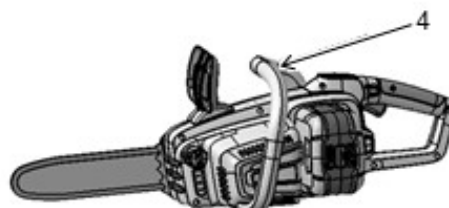

# SPARE PARTS LIST

## CHAIN SAWS

Li 58CS, 967686702, 2017-12

## ASSEMBLY

Li 58CS, 967686702, 2017-12

Ref	Part No	Description	Remark	QTY KIT
1	591 37 79-02	SERVICE KIT	BAR TENSION KNOB	1
2	591 37 79-05	SERVICE KIT	OIL CAP	1
3	591 37 79-06	SERVICE KIT	FRONT HANDGUARD	1
4	591 37 79-07	SERVICE KIT	FRONT HANDLE	1
5	591 37 79-20	SERVICE KIT	"KIT, BAR COVER AND KNOB"	1
6	591 37 79-04	SERVICE KIT	"KIT, SPROCKET"	1
7	591 19 09-01	BAR	"16"" MCCULLOCH BAR 90 SERIES"	1
8	591 11 93-02	CHAIN	"16"" BAGGED 90 SERIES CHAIN"	1
9	590 92 38-03	BATTERY	BATTERY Li 585.2A	1
10	590 91 51-12	CHARGER	CHARGER Li 58V 4CGR (UK)	1
11	582 60 77-01	WIRING ASSY	CHARGER CORD (UK)	1