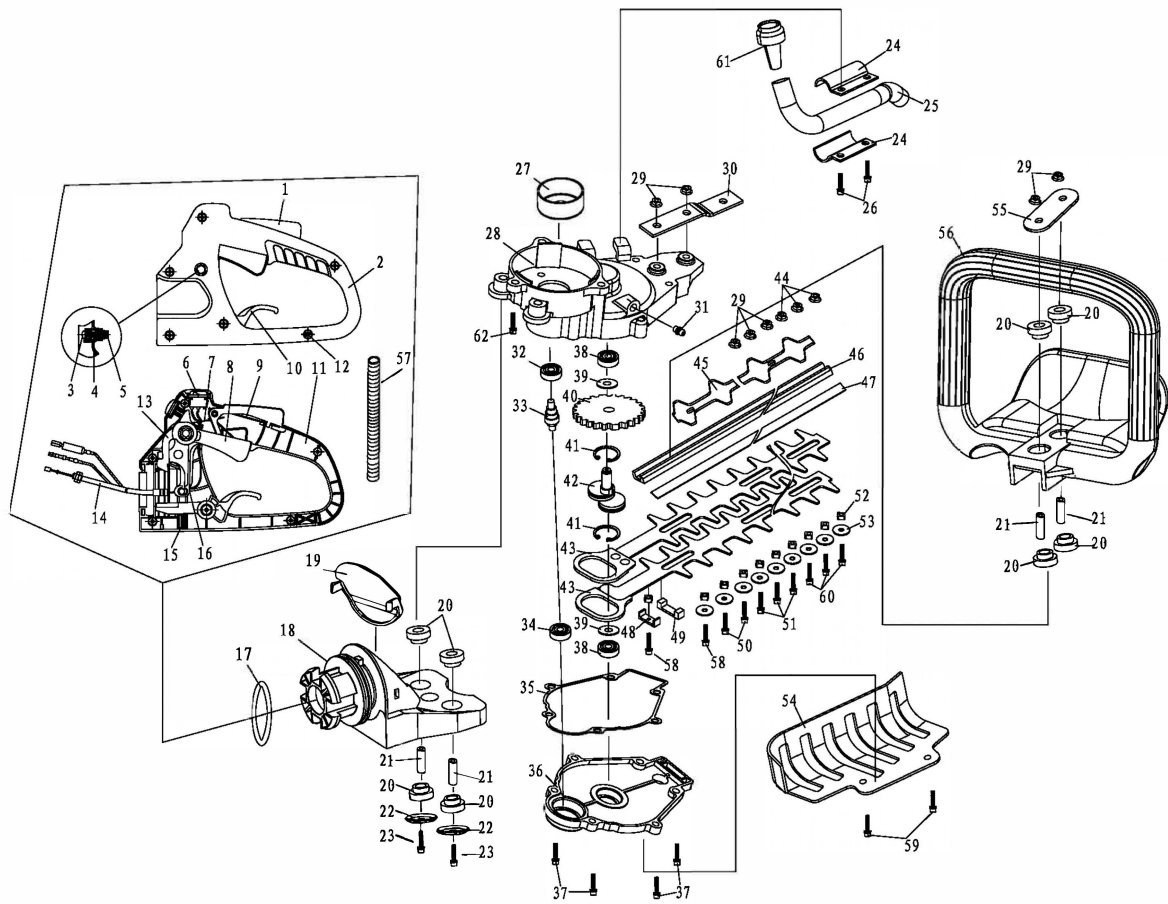

SPARE PARTS LIST

HEDGE TRIMMERS

HT5622, 967687801, 2017-09

CUTTING EQUIPMENT

HT5622, 967687801, 2017-09

Ref	Part No	Description	Remark	QTY	KIT
590459301	590 45 93-01	HANDLE KIT		1	1-23, 57
590459601	590 45 96-01	EXHAUST PIPE		1	24-26, 61
590459501	590 45 95-01	GEARBOX		1	27-42, 62
590459701	590 45 97-01	FRONT HANDLE		1	20, 21, 29, 55, 56
590462201	590 46 22-01	BLADE KIT		1	29, 35, 43-53, 58, 60
590459801	590 45 98-01	COVER KIT		1	54, 59
-	590 74 77-02	DECAL KIT		1	

ENGINE

HT5622, 967687801, 2017-09

Part No	Description	Remark	QTY	KIT
590 45 98-02	COVER KIT		1	44-48
590 45 99-01	ENGINE COVER		1	1-4
590 46 01-01	CARBURETTOR KIT		1	39-43
590 46 03-01	IGNITION KIT		1	24-27, 63-65
590 46 04-01	MUFFLER KIT		1	35-38
590 46 05-01	STARTER ASSY		1	33, 34
590 46 06-01	ENGINE KIT		1	5-23, 28- 32, 54
590 46 07-01	FUEL TANK KIT		1	49-53, 55-61
590 69 12-01	GASKET KIT		1	2, 20, 30, 38, 39, 42, 54