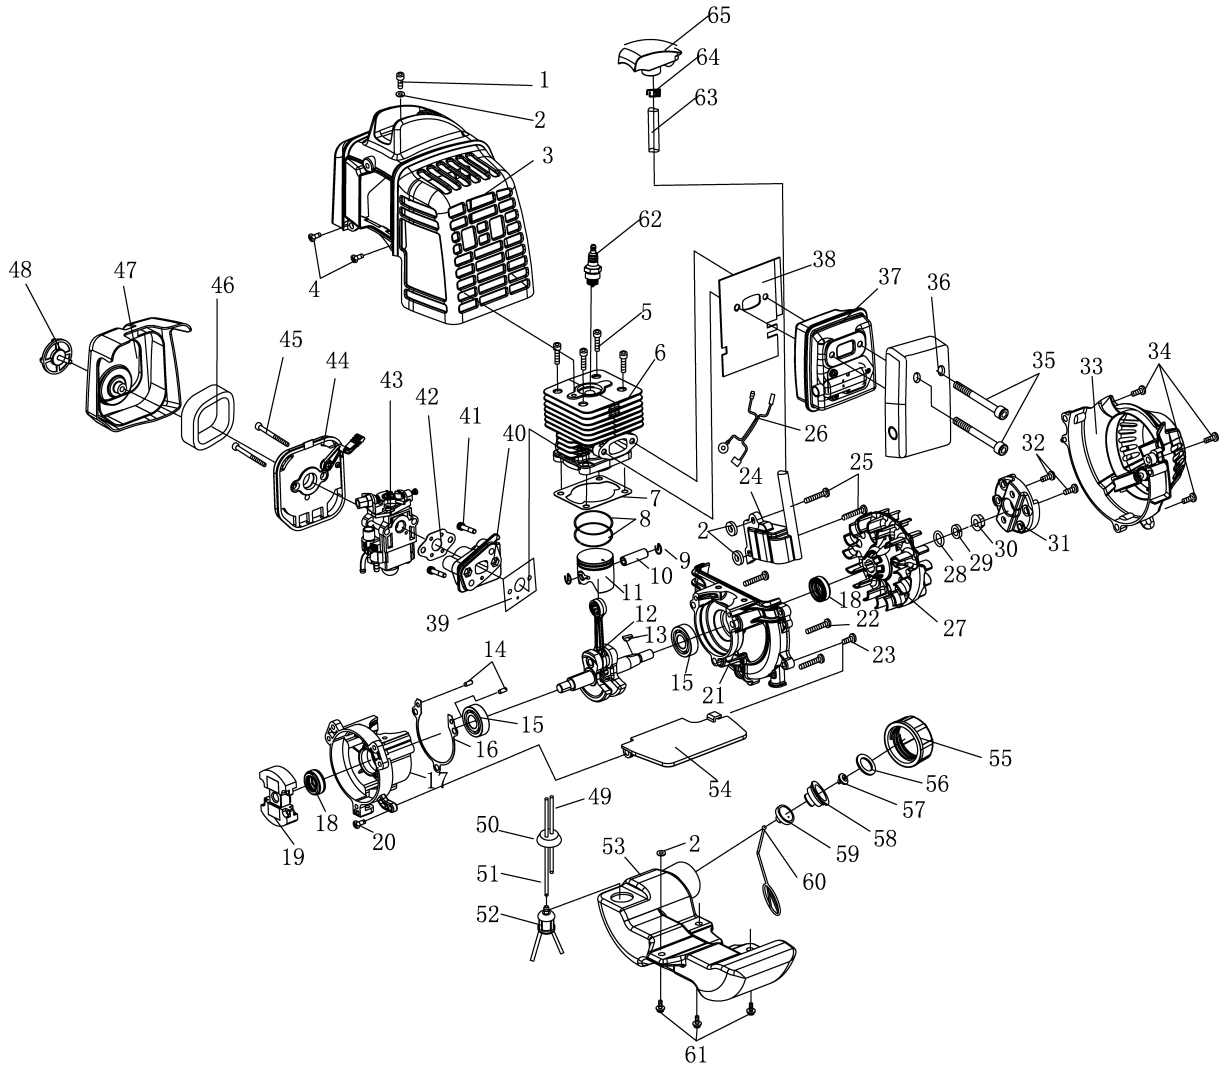

SPARE PARTS LIST

HEDGE TRIMMERS

HT5622, 967687801, 2017-09

CUTTING EQUIPMENT

HT5622, 967687801, 2017-09

Ref	Part No	Description	Remark	QTY	KIT
590459301	590 45 93-01	HANDLE KIT		1	1-23, 57
590459601	590 45 96-01	EXHAUST PIPE		1	24-26, 61
590459501	590 45 95-01	GEARBOX		1	27-42, 62
590459701	590 45 97-01	FRONT HANDLE		1	20, 21, 29, 55, 56
590462201	590 46 22-01	BLADE KIT		1	29, 35, 43-53, 58, 60
590459801	590 45 98-01	COVER KIT		1	54, 59
-	590 74 77-02	DECAL KIT		1	

ENGINE

HT5622, 967687801, 2017-09

Part No	Description	Remark	QTY	KIT
590 45 98-02	COVER KIT		1	44-48
590 45 99-01	ENGINE COVER		1	1-4
590 46 01-01	CARBURETTOR KIT		1	39-43
590 46 03-01	IGNITION KIT		1	24-27, 63-65
590 46 04-01	MUFFLER KIT		1	35-38
590 46 05-01	STARTER ASSY		1	33, 34
590 46 06-01	ENGINE KIT		1	5-23, 28- 32, 54
590 46 07-01	FUEL TANK KIT		1	49-53, 55-61
590 69 12-01	GASKET KIT		1	2, 20, 30, 38, 39, 42, 54