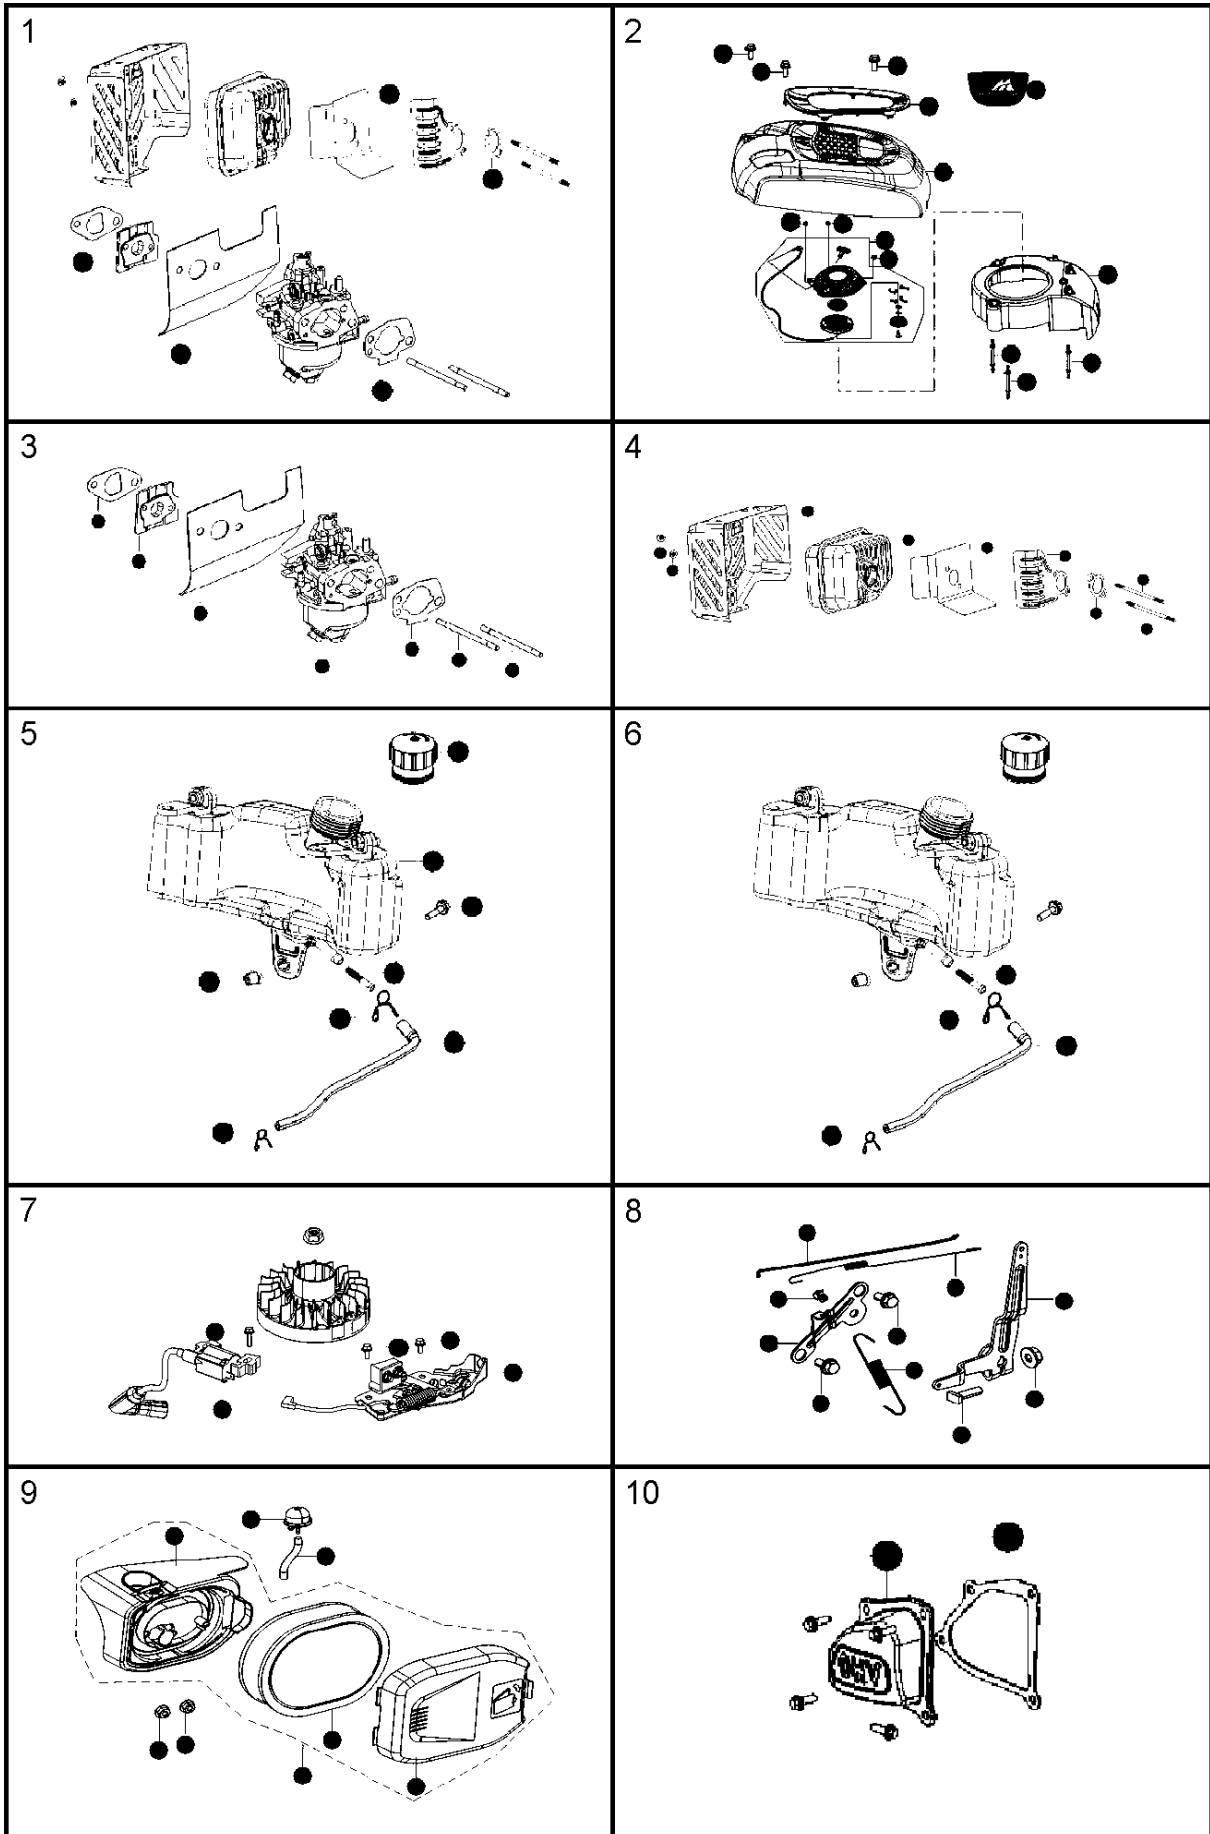

SPARE PARTS LIST

LAWN MOWERS: CONSUMER
WALK-BEHINDS

M51-150 AWR Classic, 96782070100,
2018-02

ENGINE

M51-150 AWR Classic, 96782070100, 2018-02

Ref	Part No	Description	Remark	QTY KIT
1	579 82 90-02	GASKET KIT		1
2	579 82 90-03	SHROUD KIT		1
3	579 82 90-04	CARBURETTOR KIT		1
4	579 82 90-05	MUFFLER KIT		1
5	579 82 90-06	FUEL TANK KIT		1
6	579 82 90-07	FUEL FILTER KIT		1
7	579 82 90-08	IGNITION KIT		1
8	579 82 90-09	GOVERNOR KIT		1
9	579 82 90-10	AIR INTAKE KIT		1
10	579 82 90-11	CYLINDER HEAD KIT		1
-	579 82 90-12	DIPSTICK		1
-	579 82 90-13	AIR FILTER		1
-	579 82 02-14	FUEL CAP		1