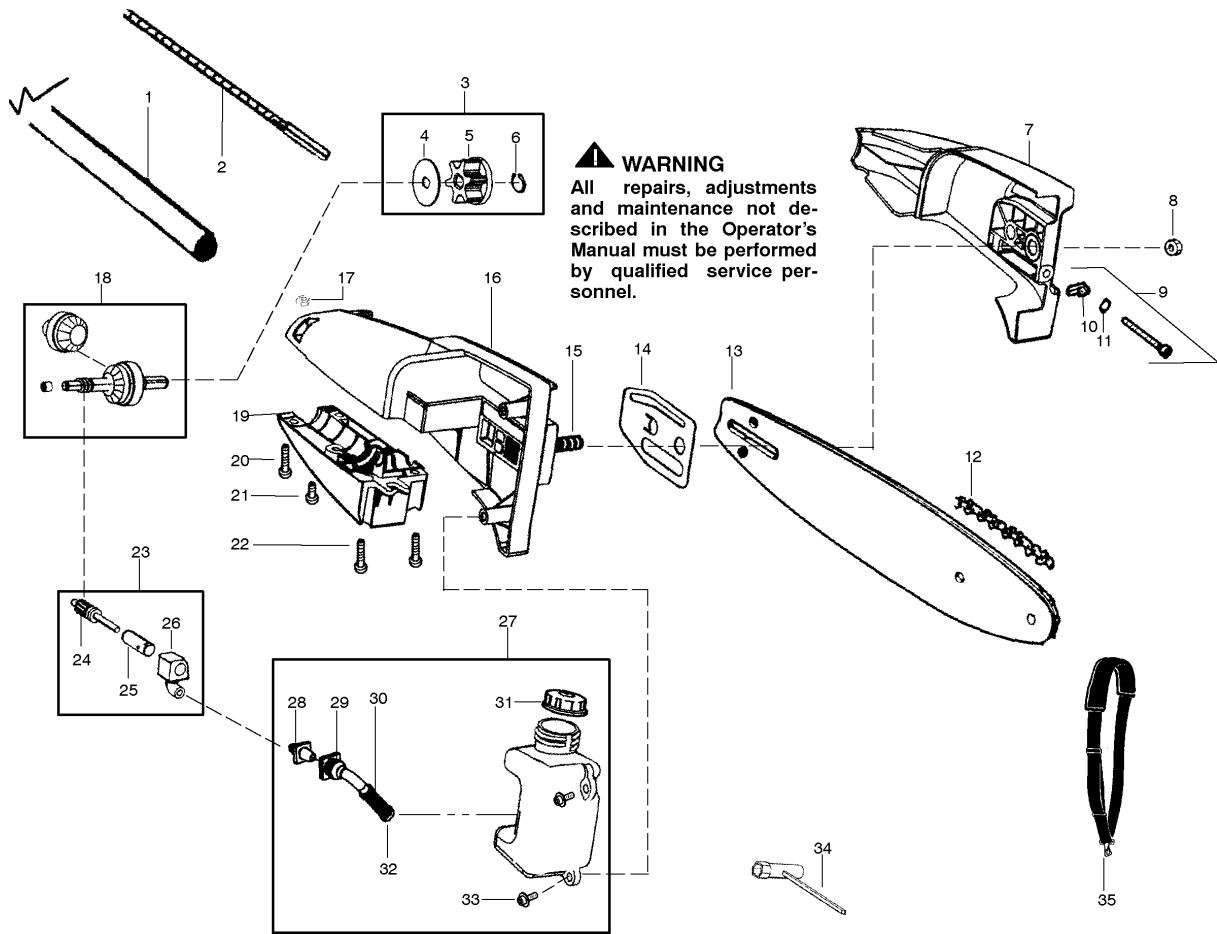

# SPARE PARTS LIST

ACCESSORIES AND TOOLS

MTO005, 577616205, 2016-05

Ref	Part No	Description	Remark	QTY	KIT
1	545 06 66-01	FLEXI DRIVESHAFT	Assy.-Driveshaft	1	
2	530 05 65-70	SHAFT	Shaft-Flex	1	
3	530 07 16-47	SPROCKET	"Kit-Sprocket Assy.(incl. 4,5,6)"	1	4,5,6
4	530 05 65-21	WASHER	Washer	1	
5	530 05 65-20	SPROCKET,	Sprocket	1	
6	530 05 65-63	RETAINER	Retainer-Sprocket	1	
7	530 05 71-00	ASSY--BAR CLAMP,	Assy-Bar Clamp (incl. #9)	1	
8	530 01 59-17	NUT	Nut-Bar Mounting	1	
9	530 06 96-11	RETAINER	"Kit-Bar Adjust (incl. 10,11)"	1	10,11
10	530 01 58-26	PEN	Pin-Bar Adjust	1	
11	530 03 85-93	RETAINER	Retainer-Bar Adjust	1	
12	530 05 15-24	SAW CHAIN	Chain-8"	1	
13	530 04 49-08	BAR	Bar-8"	1	
14	530 05 65-23	PLATE	Plate-Bar pad	1	
15	530 01 61-33	BOLT	Bolt-Bar	1	
16	530 05 65-13	HOUSING	Hsg.-Upper (incl. #15)	1	
17	530 01 62-84	NUT	Nut	1	
18	530 07 16-46	GEAR	Kit-Gear Assy	1	
19	530 05 65-14	HOUSING	Hsg.-Lower	1	
20	530 01 63-12	SCREW	Screw	1	
21	530 01 58-05	SCREW	Screw-Align	1	
22	530 01 58-86	SCREW	Screw	1	
23	530 07 16-45	OILER	"Kit-Oil Assy (incl. 24,25,26)"	1	24,25,26
24	530 05 37-64	ASSY--GEAR PLUNGER,	Assy-Gear Plunger	1	
25	530 05 37-65	BARREL	Barrel	1	
26	530 05 65-22	BLOCK--OIL,	Block-Oil	1	
27	530 15 02-66	ASSY--OIL TANK,	Assy-Oil Tank (incl. 28--32)	1	28-32
28	530 05 65-24	FITTING	Fitting-Oil Line	1	
29	530 02 11-60	INTAKE--OIL LINE,	Intake-Oil Line	1	
30	530 03 78-21	FILTER	Filter-Oil	1	
31	530 15 05-52	ÖLTANKDECKEL PA5000	Assy-Oil Cap	1	
32	530 03 01-89	PLUG	Plug-Oil Filter	1	
33	530 01 58-43	SCREW	Screw	1	
34	530 03 11-63	WRENCH	Wrench-Bar	1	
35	530 09 20-85	HARNESS	Strap-Shoulder	1	
-	530 15 00-31	HANGER	Att-Hanger	1	
-	530 05 53-95	CLAMP	Clamp-Harness(lower)	1	
-	530 05 53-92	CLAMP	Clamp-Harness(upper)	1	
-	530 01 64-06	SCREW	Screw-Harness clamp	1	
-	545005902	TBD	Decal-Shaft Warning	1	
-	530 03 11-59	WRENCH	Wrench-Hex (5/32")	1	