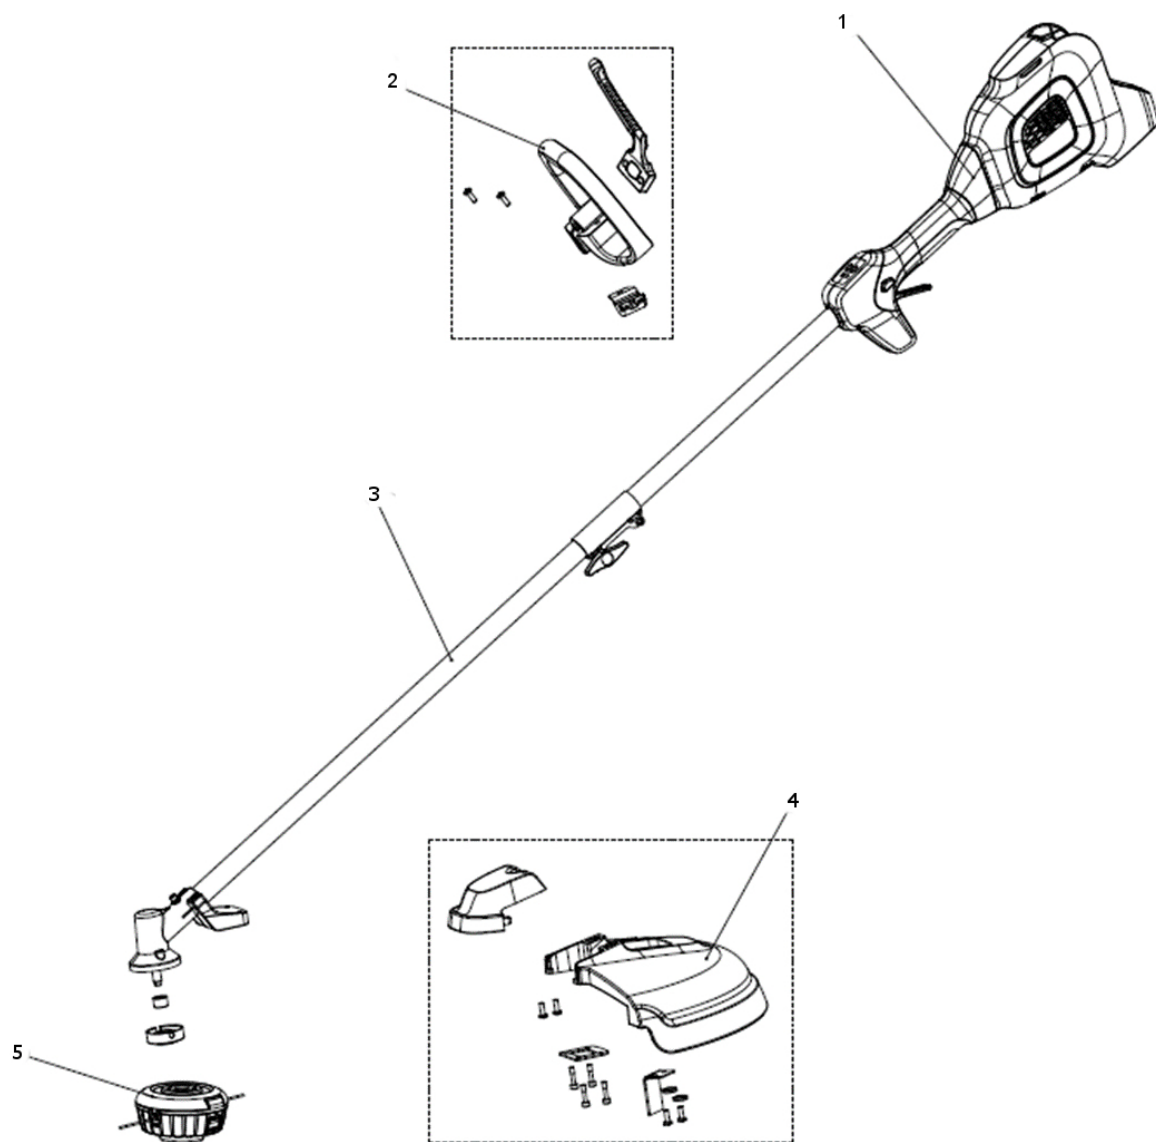

SPARE PARTS LIST

TRIMMERS/EDGERS

Li-40T, 967103201, 967103262, 2016-10

ASSEMBLY

Li-40T, 967103201, 967103262, 2016-10

Ref	Part No	Description	Remark	QTY KIT
1	590 40 65-01	REAR HANDLE ASSY		1
2	590 40 66-01	FRONT HANDLE ASSY		1
3	590 40 67-01	SHAFT		1
4	590 40 68-01	GUARD		1
5	577 61 59-01	TRIMMER HEAD		1
-	582 61 17-01	BATTERY PACK - 2AH		1
-	582 61 13-01	BATTERY PACK - 4AH		0
-	582 61 37-62	BATTERY CHARGER - EU		1
-	582 61 37-01	BATTERY CHARGER - UK		1
-	577 61 68-27	HARNESS		1