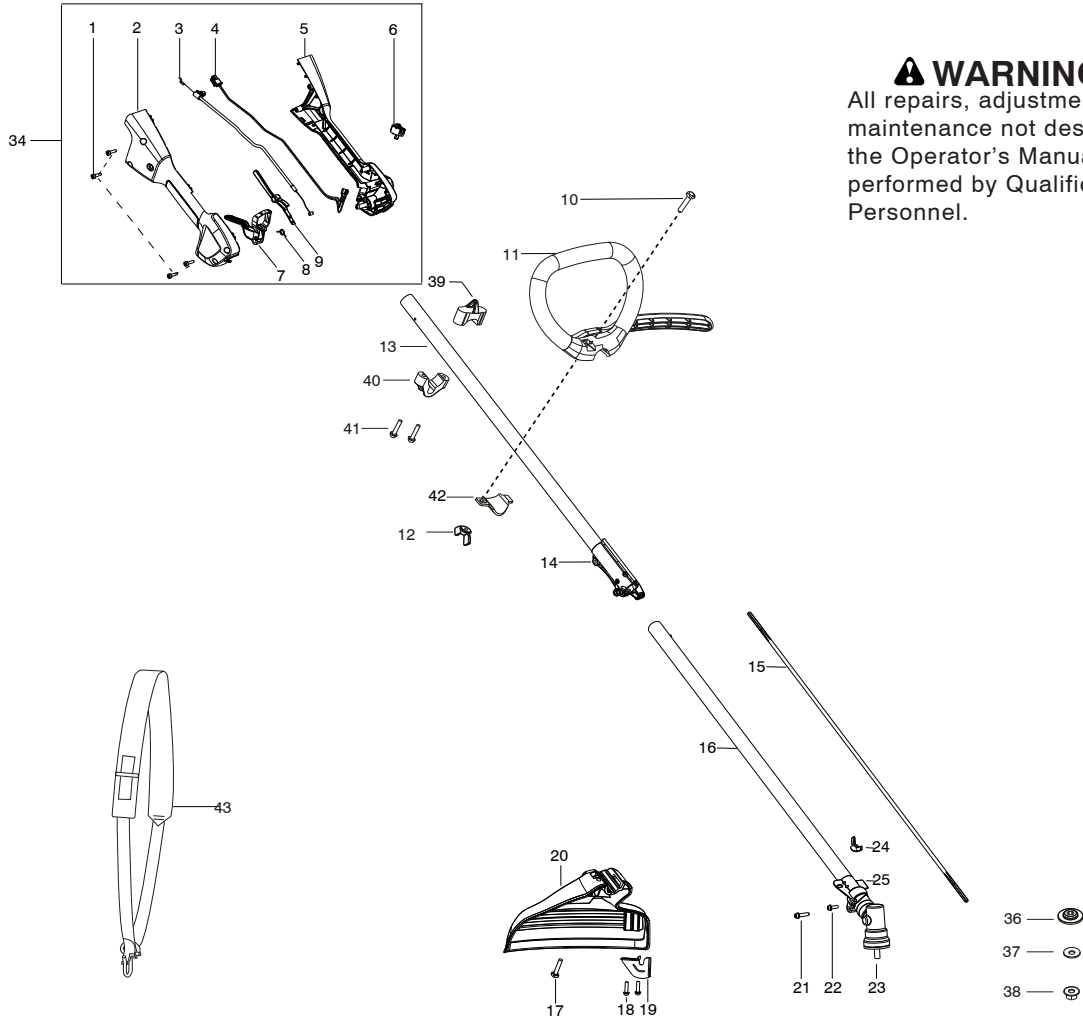

Parts List No. B428PS		 McCULLOCH PARTS LIST	MODEL B428PS
Date 2016-04-15	Replaces NEW		Page: 1

NOTE : Illustration may differ from actual model due to design changes.

⚠ WARNING

All repairs, adjustments and maintenance not described in the Operator's Manual must be performed by Qualified Service Personnel.

Ref.	Part No.	Description	Ref.	Part No.	Description
1.	530016449	Screw	34.	575671101	Throttle Housing Assembly (Incl. 1,2,3,4,5,6,7,8,9)
2.	575506201	Throttle Housing - RH	36.	578185101	Washer - Blade Retainer
3.	578928701	Assy. - Throttle Cable	37.	578407201	Washer - Bellville spring
4.	575784101	Assy. - Wire Harness	38.	521804001	Nut - Flange (LH)
5.	575506301	Throttle Housing - LH	39.	545113301	Clamp
6.	545067901	Switch	40.	545056601	Clamp
7.	580745601	Trigger (yellow)	41.	530015886	Screw
8.	575671501	Spring - Trigger	42.	530059185	Clamp
9.	576632401	Lockout (yellow)	43.	576789701	Harness
10.	530015820	Bolt			
11.	545216001	Handle - Assist			
12.	530016152	Wing-nut (plastic)			
13.	579629402	Assy. - Upper Driveshaft (incl. 14)			
14.	545213801	Assy. - Coupler/knob			
15.	574316402	Flex shaft - lower			
16.	579629404	Assy. - Lower Driveshaft (Incl. 15)			
17.	530015820	Bolt (1/4-20 x 1-1/4") (square head)			
18.	530015814	Screw			
19.	530052286	Line Limiter Blade			
20.	580305001	Kit - Shield (Incl. 17, 18, 19, 24)			
21.	530016014	Screw (12-24 x .960")			
22.	530015775	Screw (8-16 x .593")			
23.	530096099	Assy. - Gearbox			
24.	530016152	Wing-nut (plastic)			
25.	585869001	Bracket - Shield			

✓ = New Part Number For This IPL

★ = Refer to the Service Reference Indicated for more information.(Located at the END of the IPL)

Parts List No. B428PS		 McCULLOCH PARTS LIST	MODEL B428PS
Date 2016-04-15	Replaces NEW		Page: 2
NOTE : Illustration may differ from actual model due to design changes.			