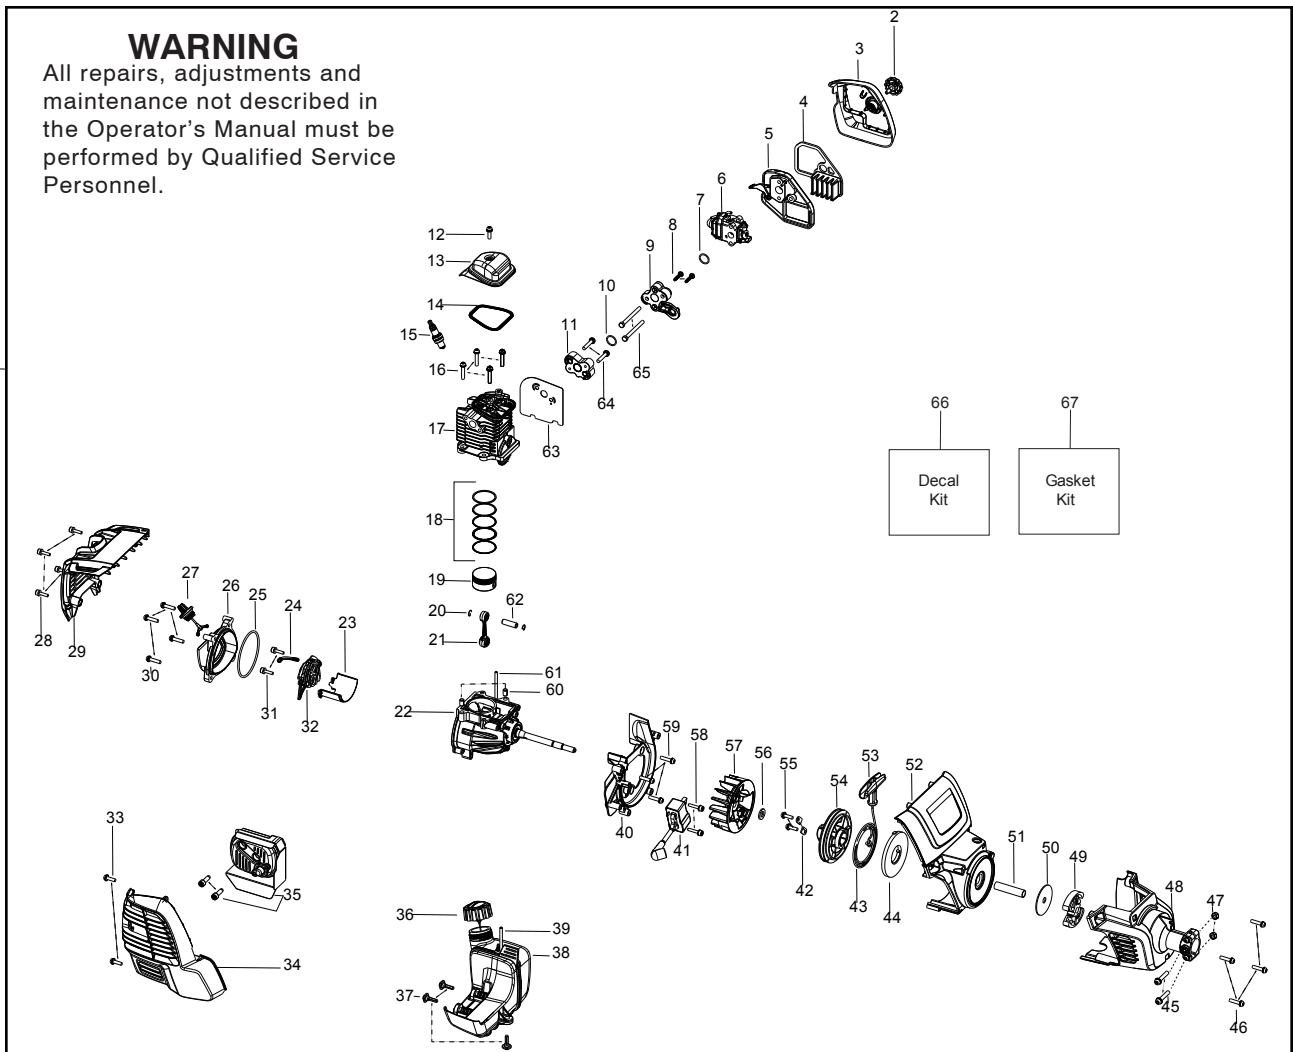

Parts List No. B428PS		 McCULLOCH PARTS LIST	MODEL B428PS
Date 2016-04-15	Replaces NEW		Page: 1

NOTE : Illustration may differ from actual model due to design changes.

⚠ WARNING

All repairs, adjustments and maintenance not described in the Operator's Manual must be performed by Qualified Service Personnel.

Ref.	Part No.	Description	Ref.	Part No.	Description
1.	530016449	Screw	34.	575671101	Throttle Housing Assembly (Incl. 1,2,3,4,5,6,7,8,9)
2.	575506201	Throttle Housing - RH	36.	578185101	Washer - Blade Retainer
3.	578928701	Assy. - Throttle Cable	37.	578407201	Washer - Bellville spring
4.	575784101	Assy. - Wire Harness	38.	521804001	Nut - Flange (LH)
5.	575506301	Throttle Housing - LH	39.	545113301	Clamp
6.	545067901	Switch	40.	545056601	Clamp
7.	580745601	Trigger (yellow)	41.	530015886	Screw
8.	575671501	Spring - Trigger	42.	530059185	Clamp
9.	576632401	Lockout (yellow)	43.	576789701	Harness
10.	530015820	Bolt			
11.	545216001	Handle - Assist			
12.	530016152	Wing-nut (plastic)			
13.	579629402	Assy. - Upper Driveshaft (incl. 14)			
14.	545213801	Assy. - Coupler/knob			
15.	574316402	Flex shaft - lower			
16.	579629404	Assy. - Lower Driveshaft (Incl. 15)			
17.	530015820	Bolt (1/4-20 x 1-1/4") (square head)			
18.	530015814	Screw			
19.	530052286	Line Limiter Blade			
20.	580305001	Kit - Shield (Incl. 17, 18, 19, 24)			
21.	530016014	Screw (12-24 x .960")			
22.	530015775	Screw (8-16 x .593")			
23.	530096099	Assy. - Gearbox			
24.	530016152	Wing-nut (plastic)			
25.	585869001	Bracket - Shield			

✓ = New Part Number For This IPL

★ = Refer to the Service Reference Indicated for more information.(Located at the END of the IPL)

Parts List No. B428PS		 McCULLOCH PARTS LIST	MODEL B428PS
Date 2016-04-15	Replaces NEW		Page: 2
NOTE : Illustration may differ from actual model due to design changes.			

✓ = New Part Number For This IPL

★ = Refer to the Service Reference Indicated for more information. (Located at the END of the IPL)