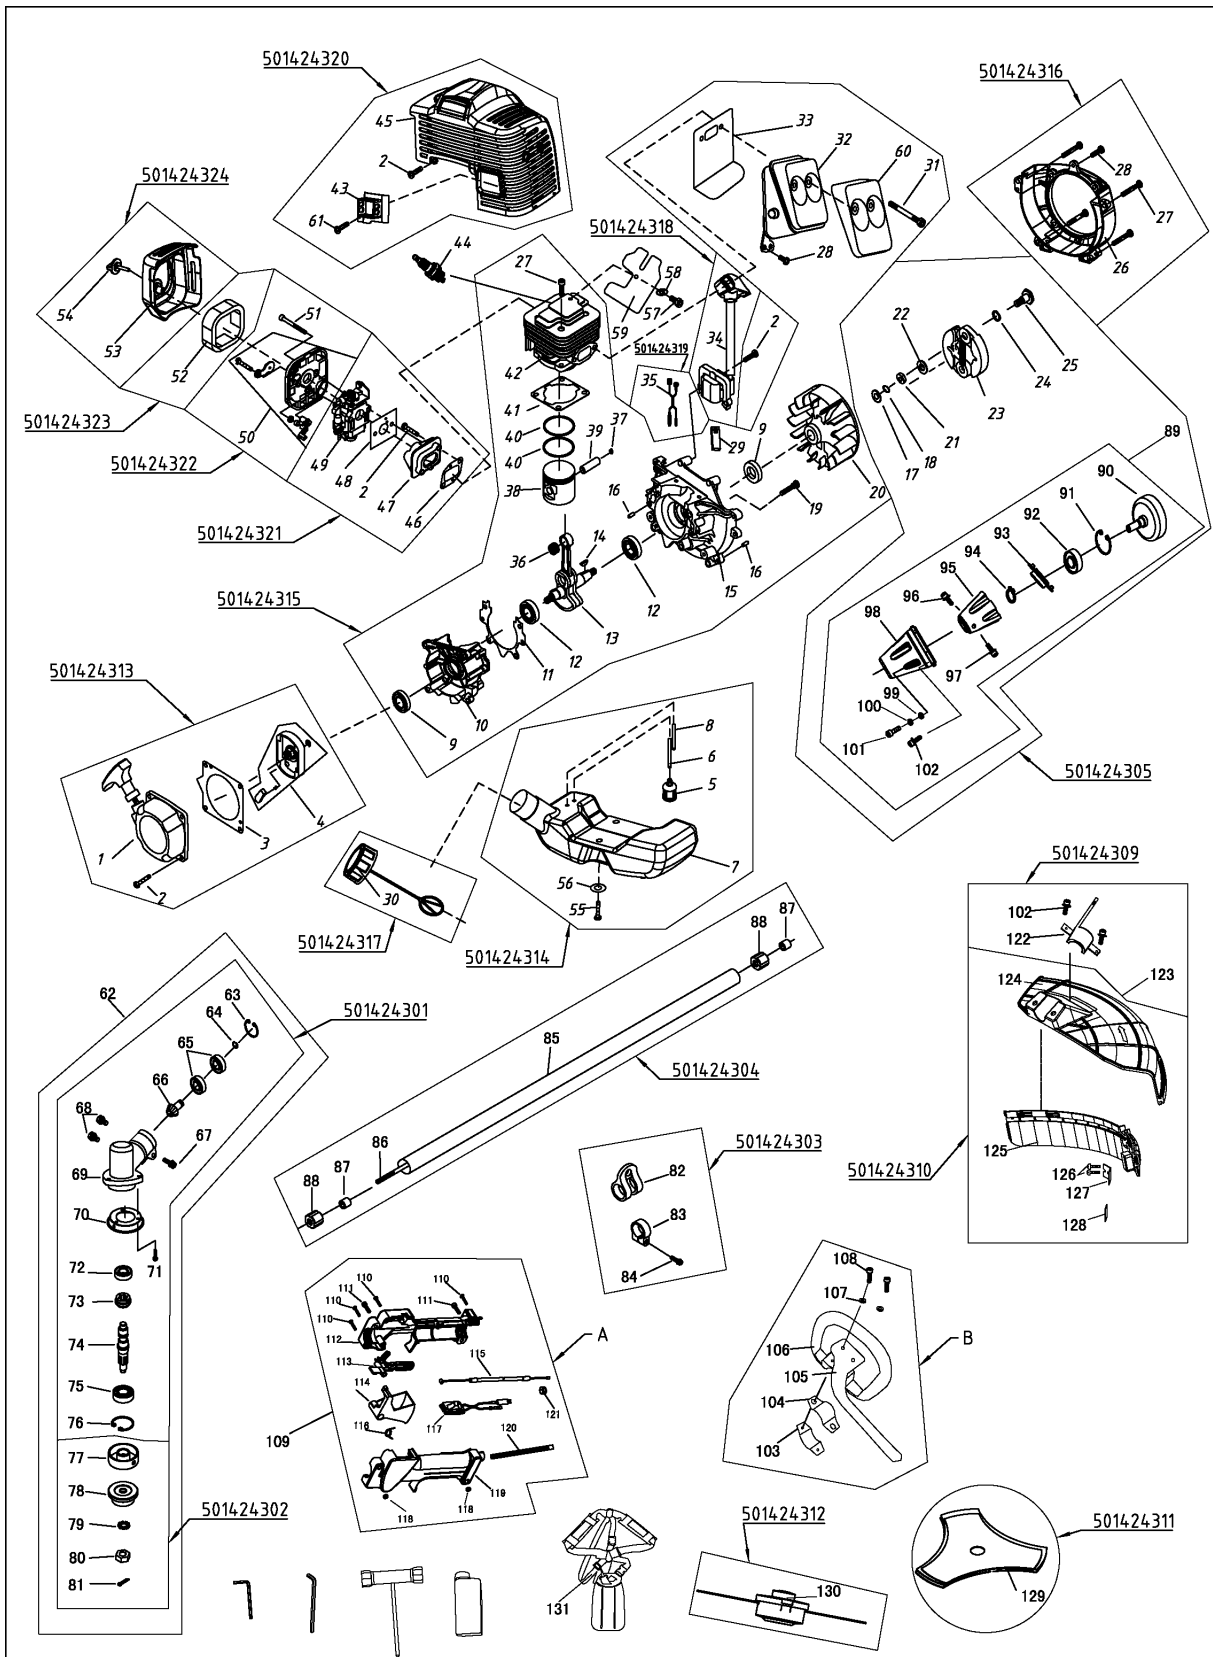

SPARE PARTS LIST

BRUSHCUTTERS/CLEARING SAWS

B33 P, 967057402, 2016-01

ASSEMBLY

B33 P, 967057402, 2016-01

Ref	Part No	Description	Remark	QTY KIT
501424301	501 42 43-01	GEAR CASE KIT		1
501424302	501 42 43-02	BLADE HOLDER KIT		1
501424303	501 42 43-03	HARNESS CLAMP KIT		1
501424304	501 42 43-04	DRIVE SHAFT KIT		1
501424305	501 42 43-05	CLUTCH CASE KIT		1
501424309	501 42 43-09	SHIELD BRACKET KIT		1
501424310	501 42 43-10	SAFETY GUARD ASSY KIT		1
501424311	501 42 43-11	GRASS BLADE		1
501424312	501 42 43-12	TRIMMER HEAD		1
501424313	501 42 43-13	STARTER KIT		1
501424314	501 42 43-14	FUEL TANK KIT		1
501424315	501 42 43-15	ENGINE SHORT BLOCK KIT		1
501424316	501 42 43-16	FAN COVER KIT		1
501424317	501 42 43-17	FUEL TANK CAP ASSY		1
501424318	501 42 43-18	STATOR KIT		1
501424319	501 42 43-19	STOP WIRE KIT		1
501424320	501 42 43-20	ENGINE COVER KIT		1
501424321	501 42 43-21	CARBURETOR KIT		1
501424322	501 42 43-22	INNER COVER KIT		1
501424323	501 42 43-23	AIR FILTER KIT		1
501424324	501 42 43-24	AIR FILTER COVER KIT		1
B	501 42 43-25	BAR CLAMP SERVICE KIT		1
A	501 42 43-26	CONTROL ASSY SERVICE KIT		1