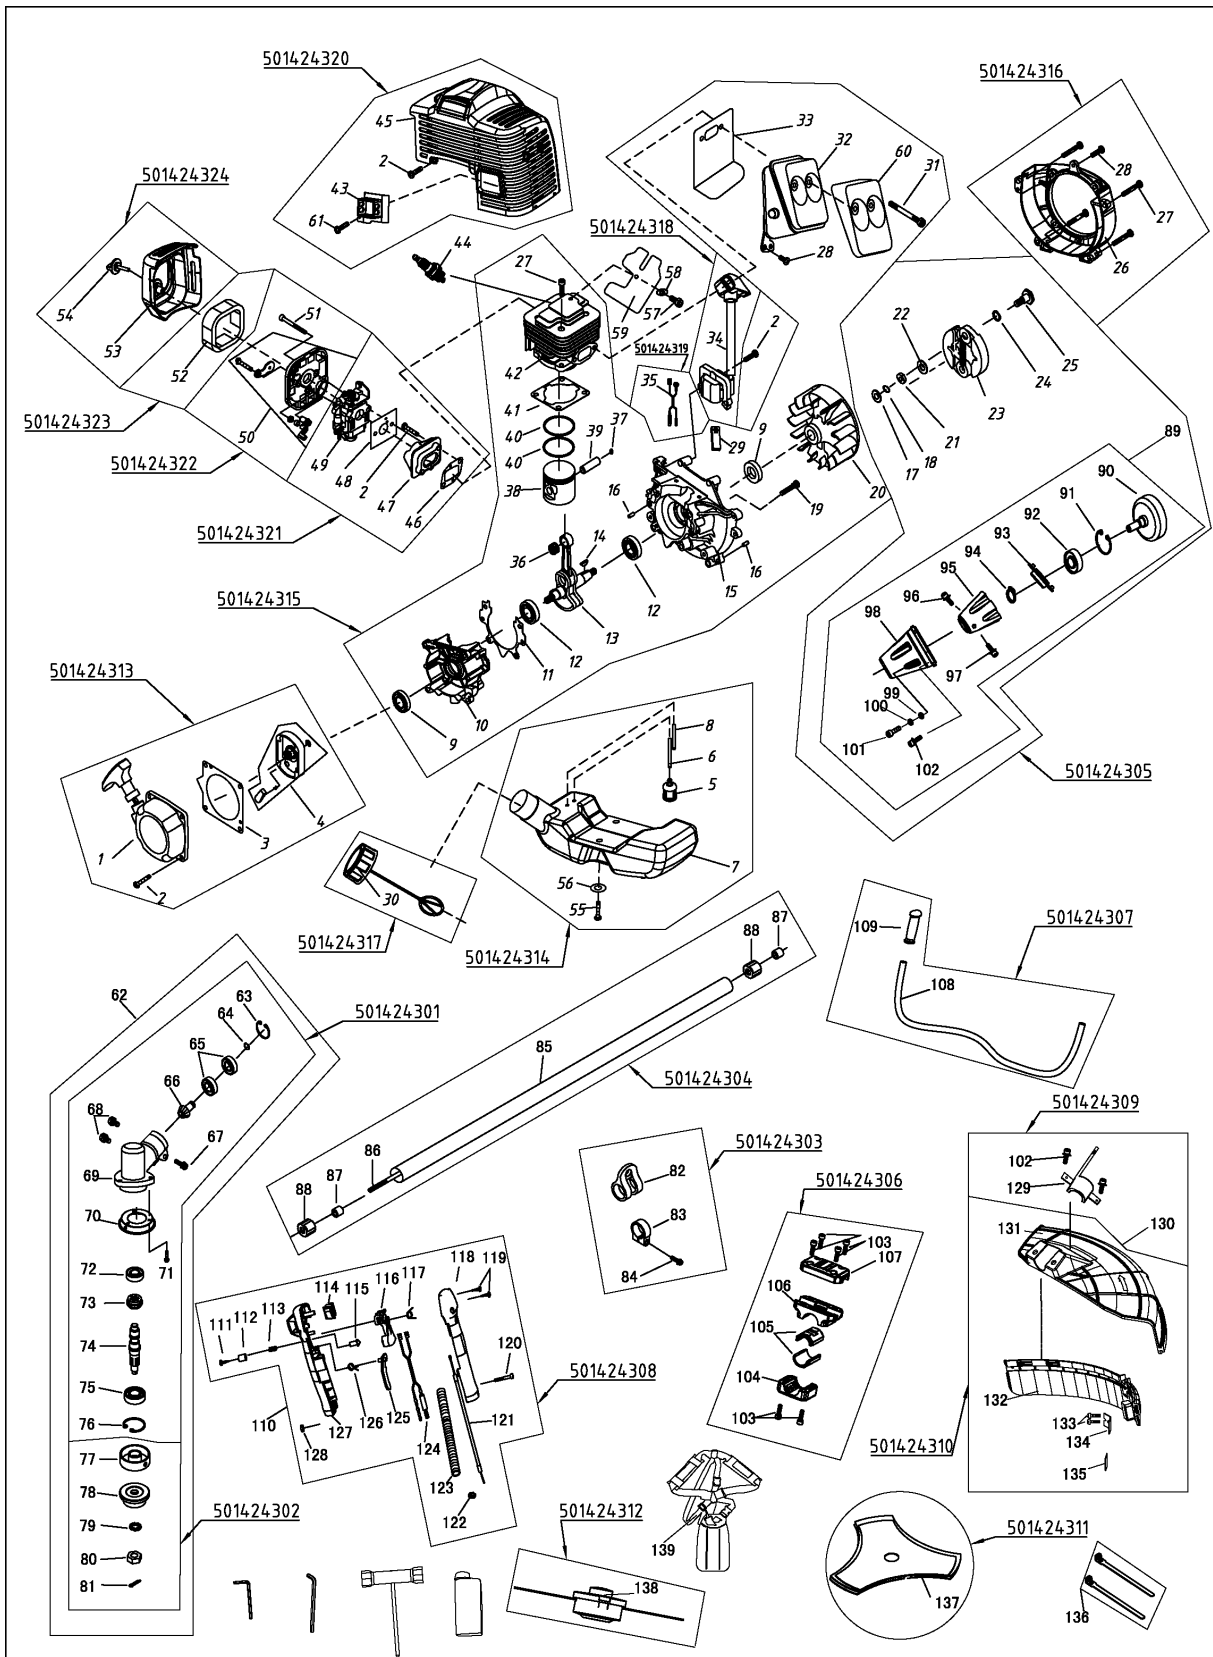

SPARE PARTS LIST

BRUSHCUTTERS/CLEARING SAWS

B33 B, 967057401, 2016-01

ASSEMBLY

B33 B, 967057401, 2016-01

Part No	Description	Remark	QTY KIT
501 42 43-01	GEAR CASE KIT		1
501 42 43-02	BLADE HOLDER KIT		1
501 42 43-03	HARNES CLAMP KIT		1
501 42 43-04	DRIVE SHAFT KIT		1
501 42 43-05	CLUTCH CASE KIT		1
501 42 43-06	BAR CLAMP KIT		1
501 42 43-07	HANDLE BAR KIT		1
501 42 43-08	CONTROL ASSY KIT		1
501 42 43-09	SHIELD BRACKET KIT		1
501 42 43-10	SAFETY GUARD ASSY KIT		1
501 42 43-11	GRASS BLADE		1
501 42 43-12	TRIMMER HEAD		1
501 42 43-13	STARTER KIT		1
501 42 43-14	FUEL TANK KIT		1
501 42 43-15	ENGINE SHORT BLOCK KIT		1
501 42 43-16	FAN COVER KIT		1
501 42 43-17	FUEL TANK CAP ASSY		1
501 42 43-18	STATOR KIT		1
501 42 43-19	STOP WIRE KIT		1
501 42 43-20	ENGINE COVER KIT		1
501 42 43-21	CARBURETOR KIT		1
501 42 43-22	INNER COVER KIT		1
501 42 43-23	AIR FILTER KIT		1
501 42 43-24	AIR FILTER COVER KIT		1