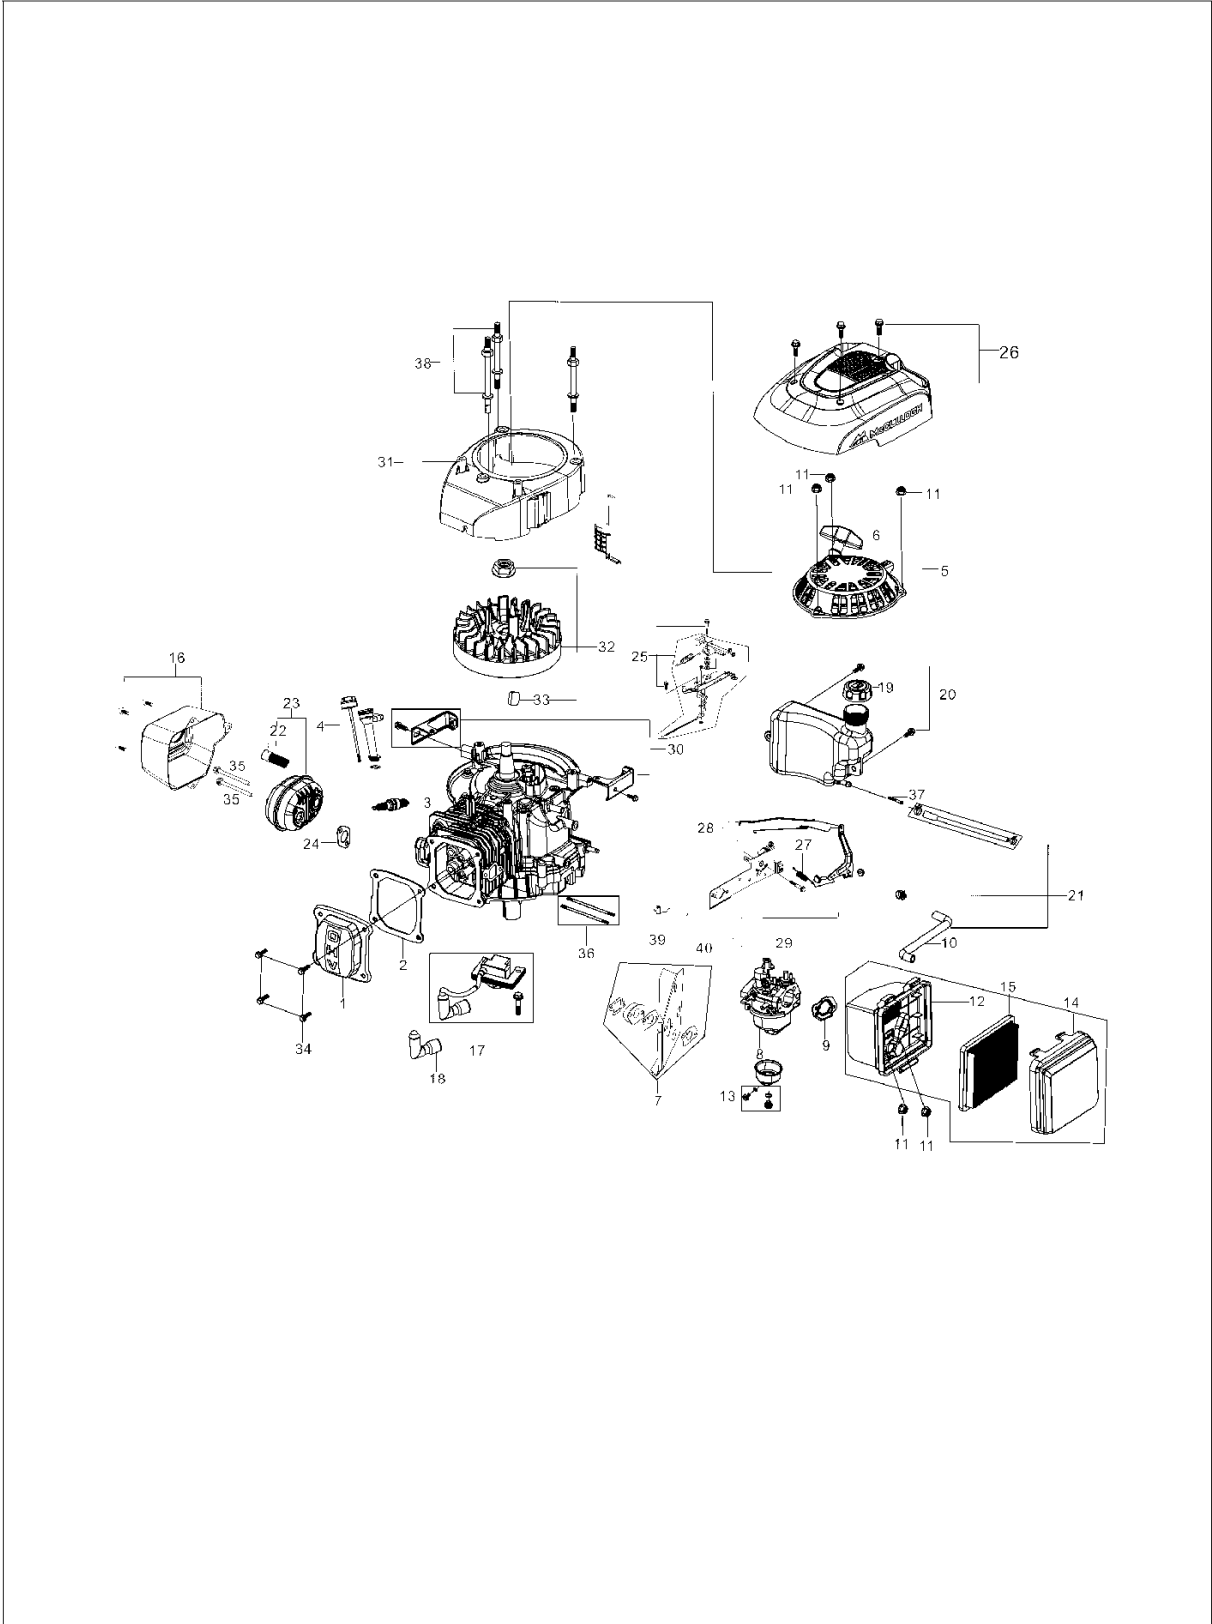

ENGINE

M51-140 RX, 96717330103, 2015-06

Ref	Part No	Description	Remark	QTY KIT
1	532 43 75-56	VALVE COVER		1
2	532 43 75-57	VALVE COVER GASKET		1
3	532 43 75-58	SPARK PLUG		1
4	532 43 75-59	DIPSTICK		1
5	581 66 35-01	RECOIL STARTER ASSEMBLY		1
6	581 85 67-01	STARTER HANDLE		1
7	532 43 75-64	CARBURETOR GASKET KIT		1
8	532 43 75-65	CARBURETOR ASSY		1
9	532 43 75-66	AIR CLEANER GASKET		1
10	532 43 75-67	BREATHER TUBE		1
11	532 43 75-68	NUT (M6)		3
12	532 43 75-69	AIR CLEANER BASE		1
13	581 85 71-01	CARBURETOR KIT		1
14	532 43 75-71	COVER- AIR CLEANER		1
15	532 43 93-77	AIR CLEANER ELEMENT		1
16	532 43 75-72	MUFFLER COVER		1
17	532 43 75-80	IGNITION MODULE		1
18	532 43 93-78	SPARK PLUG CAP		1
19	532 43 75-75	FUEL CAP		1
20	532 43 75-76	FUEL TANK ASSEMBLY		1
21	532 43 75-77	HOSE KIT		1
22	581 85 72-01	SPARK ARRESTOR ASSY		1
23	532 43 75-73	MUFFLER		1
24	581 67 26-01	GASKET		1
25	581 85 83-01	BRAKE ASSY		1
26	581 85 73-01	SHROUD		1
27	532 43 93-79	GOVERNOR SPRING		1
28	532 43 93-80	THROTTLE LEVER ASSY		1
29	532 43 93-81	THROTTLE CONTROL ASSEMBLY		1
30	532 43 93-82	FUEL TANK BRACKET		1
31	532 43 93-84	BLOWER HOUSING ASSY		1
32	532 43 93-85	FLYWHEEL		1
33	580 49 14-01	KEY		1
34	580 49 15-01	BOLT		4
35	580 49 16-01	STUD		2
36	580 49 17-01	STUD		2
37	580 49 18-01	FUEL FILTER		1
38	580 49 40-01	STUD		1
39	583 94 59-01	TEMPERATURE CONTROL SYSTEM		1
40	583 94 59-02	THERMAL ROD		1
--	581 85 68-01	HIGH ALTITUDE JET		1
--	581 85 76-01	ENGINE ASSY	without shroud	1