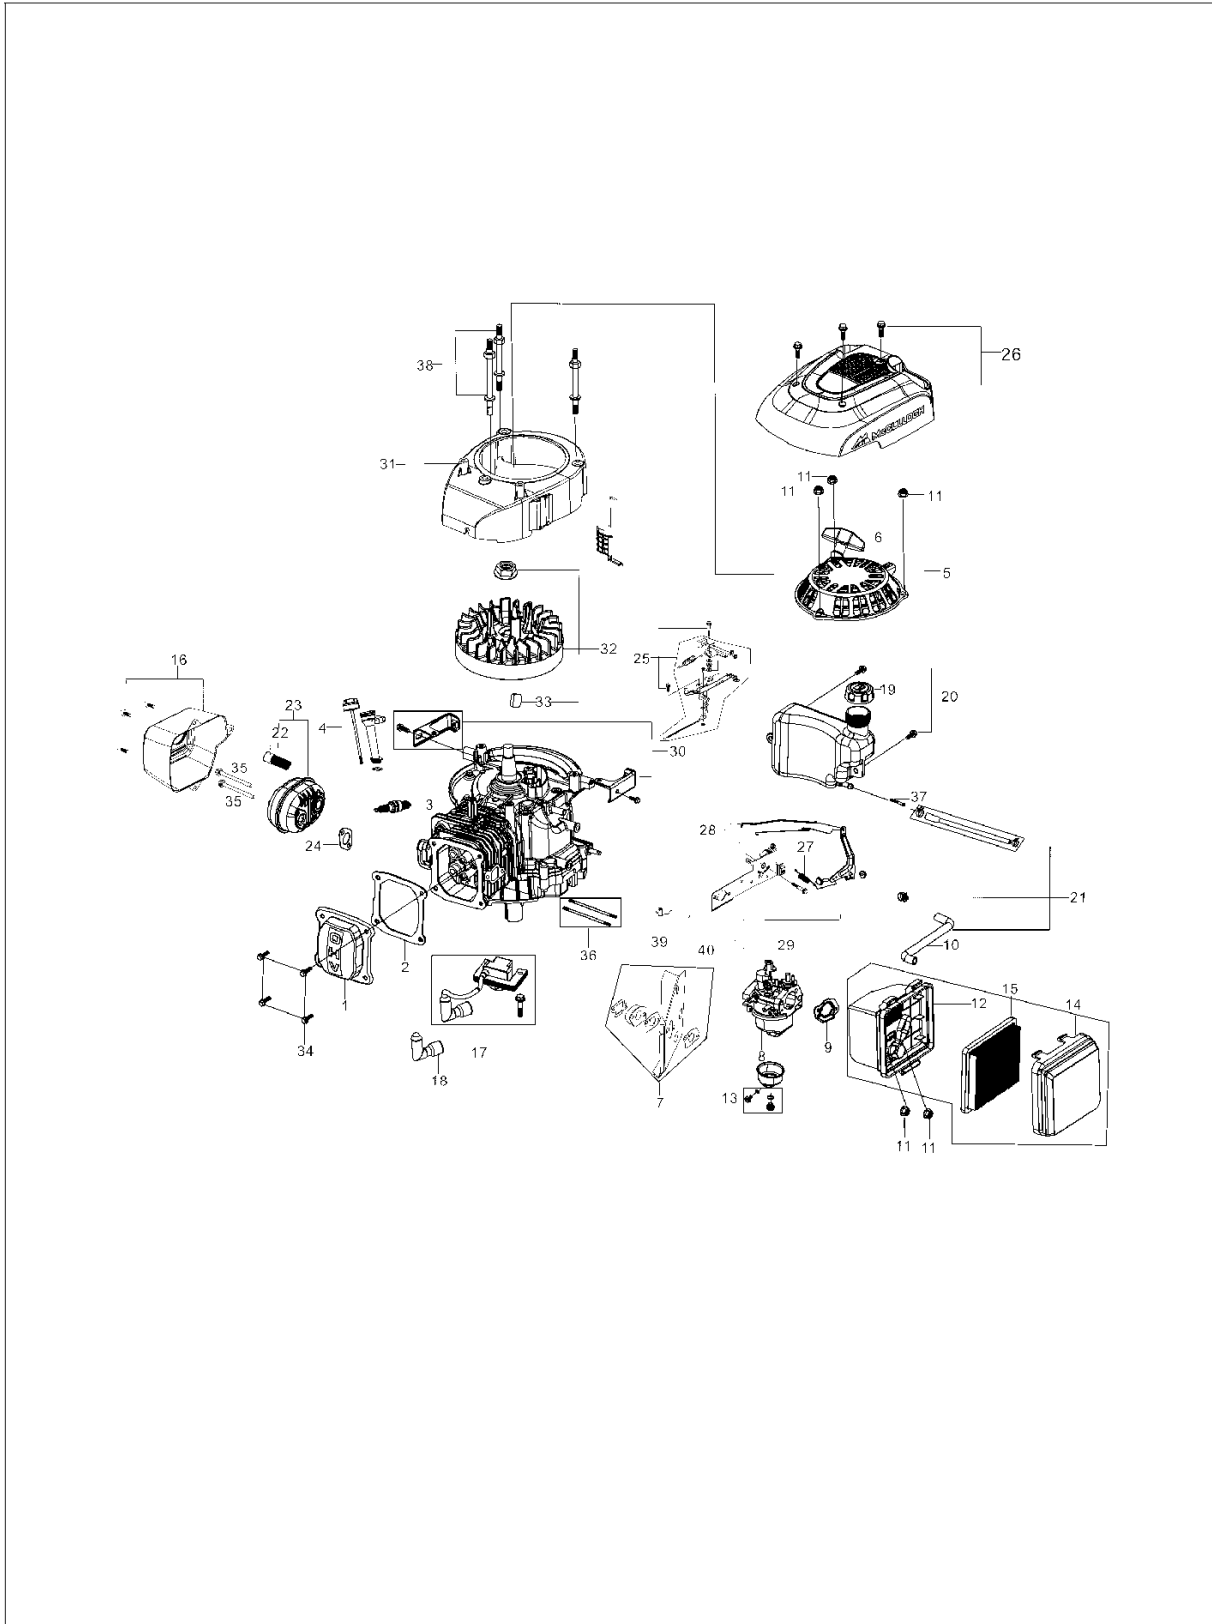

SPARE PARTS LIST

LAWN MOWERS: CONSUMER
WALK-BEHINDS

M46-140 AWRX, 96717310103, 2015-06

ENGINE

M46-140 AWRX, 96717310103, 2015-06

Ref	Part No	Description	Remark	QTY KIT
1	532 43 75-56	VALVE COVER		1
2	532 43 75-57	VALVE COVER GASKET		1
3	532 43 75-58	SPARK PLUG		1
4	532 43 75-59	DIPSTICK		1
5	581 66 35-01	RECOIL STARTER ASSEMBLY		1
6	581 85 67-01	STARTER HANDLE		1
7	532 43 75-64	CARBURETOR GASKET KIT		1
8	532 43 75-65	CARBURETOR ASSY		1
9	532 43 75-66	AIR CLEANER GASKET		1
10	532 43 75-67	BREATHER TUBE		1
11	532 43 75-68	NUT (M6)		3
12	532 43 75-69	AIR CLEANER BASE		1
13	581 85 71-01	CARBURETOR KIT		1
14	532 43 75-71	COVER- AIR CLEANER		1
15	532 43 93-77	AIR CLEANER ELEMENT		1
16	532 43 75-72	MUFFLER COVER		1
17	532 43 75-80	IGNITION MODULE		1
18	532 43 93-78	SPARK PLUG CAP		1
19	532 43 75-75	FUEL CAP		1
20	532 43 75-76	FUEL TANK ASSEMBLY		1
21	532 43 75-77	HOSE KIT		1
22	581 85 72-01	SPARK ARRESTOR ASSY		1
23	532 43 75-73	MUFFLER		1
24	581 67 26-01	GASKET		1
25	581 85 83-01	BRAKE ASSY		1
26	581 85 73-01	SHROUD		1
27	532 43 93-79	GOVERNOR SPRING		1
28	532 43 93-80	THROTTLE LEVER ASSY		1
29	532 43 93-81	THROTTLE CONTROL ASSEMBLY		1
30	532 43 93-82	FUEL TANK BRACKET		1
31	532 43 93-84	BLOWER HOUSING ASSY		1
32	532 43 93-85	FLYWHEEL		1
33	580 49 14-01	KEY		1
34	580 49 15-01	BOLT		4
35	580 49 16-01	STUD		2
36	580 49 17-01	STUD		2
37	580 49 18-01	FUEL FILTER		1
38	580 49 40-01	STUD		1
39	583 94 59-01	TEMPERATURE CONTROL SYSTEM		1
40	583 94 59-02	THERMAL ROD		1
--	581 85 68-01	HIGH ALTITUDE JET		1
--	581 85 76-01	ENGINE ASSY	without shroud	1