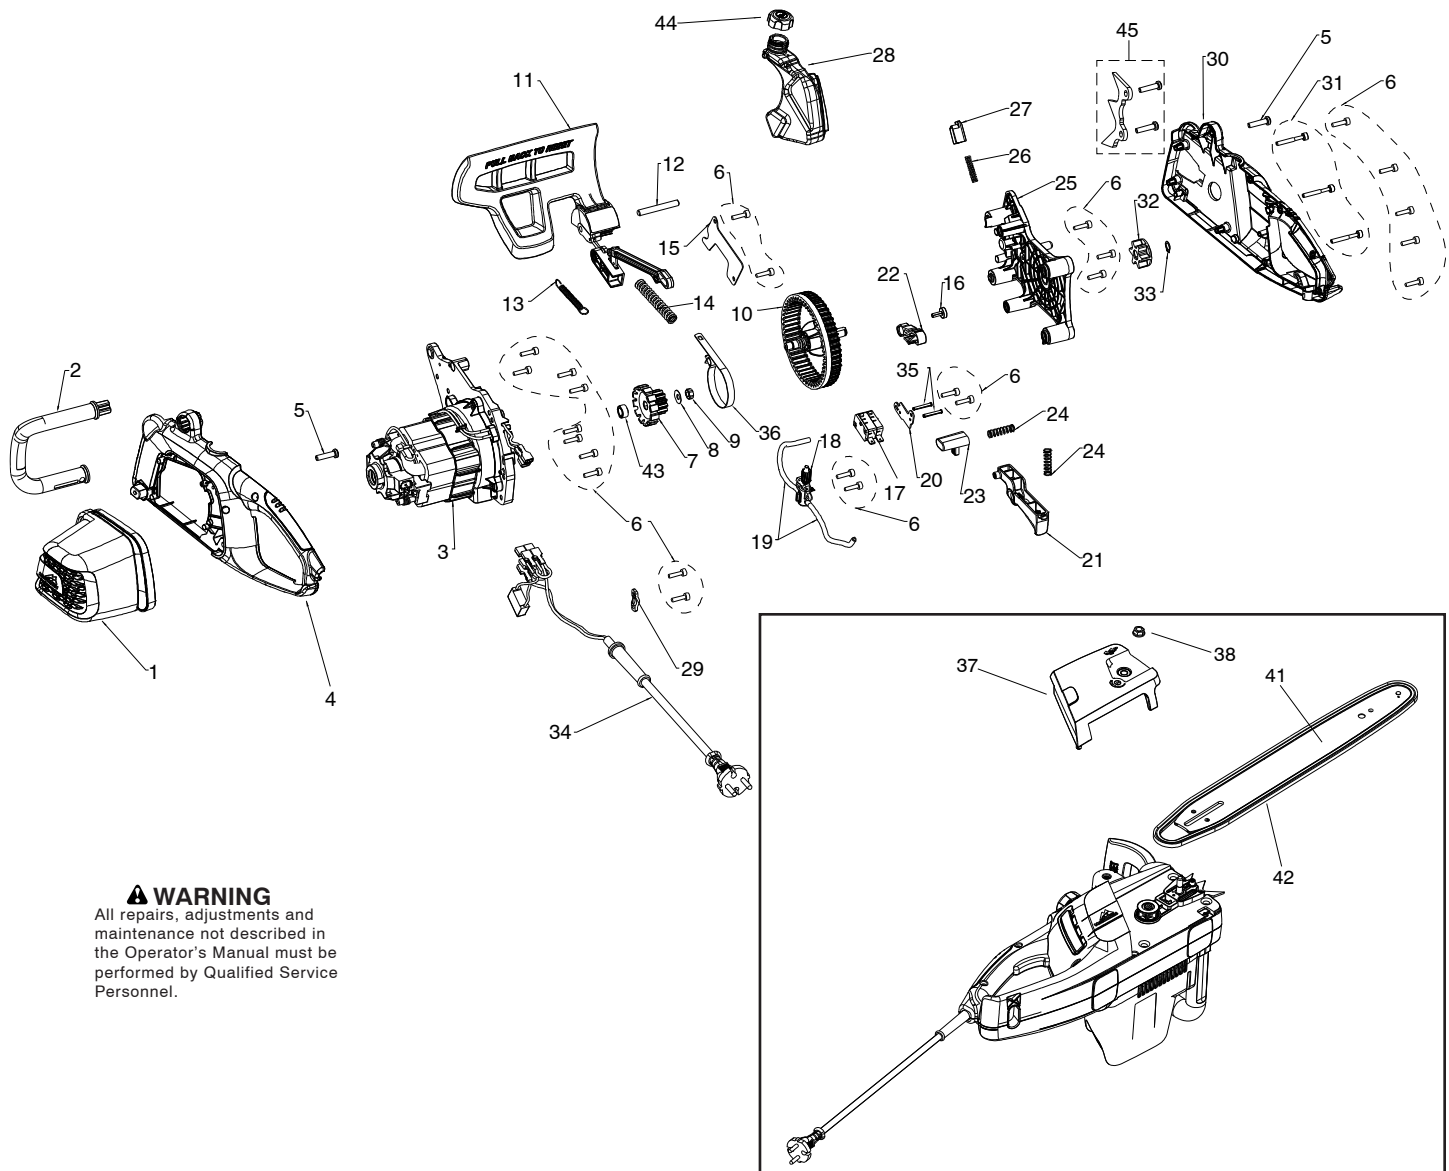

Parts List No. 967148101		 McGULLOCH ® PARTS LIST	MODEL CSE 2040
Date 5/19/14	Replaces 3/7/14		NOTE : Illustration may differ from actual model due to design changes.

⚠ WARNING
 All repairs, adjustments and maintenance not described in the Operator's Manual must be performed by Qualified Service Personnel.

Ref.	Part No.	Description	Ref.	Part No.	Description	Ref.	Part No.	Description
1	581126701	Cover, Motor	22	579044001	Lever, Switch	42	577615126	Saw Chain, 16 In.
2	581126901	Handle, Front	23	581132801	Lock, Trigger	43	586628301	Spacer
3	579044904	Motor Assy	24	530042091	Spring	44	586873701	Tank Cap Assy
4	581126601	Housing, Left	25	581006501	Bearing Housing Assy	45	586873601	Spike Kit
5	530016432	Screw	26	545071201	Spring, Handguard Position			
6	530016449	Screw	27	580637501	Catch, Hand Guard			
7	579043101	Pinion	28	580977802	Tank Assy (Incl. 44)			
8	586555801	Disc Spring	29	579715501	Cord Bracket			
9	574594401	Nut	30	581126501	Housing, Right			
10	579658801	Gear Assy	31	530016448	Screw			
11	579590001	Link Assy, Chain Brake	32	579045701	Sprocket			
12	579045302	Pin, Hand Guard	33	530042090	Retaining Ring			
13	579044301	Spring, Coast Brake	34	579663703	Cord			
14	579589801	Spring, Brake	35	586082401	Pin			
15	579044801	Plate, Brake Spring	36	579044701	Brake Band			
16	579598601	Screw, Retaining	37	585638303	Cover, Bar - Tooled			
17	586072201	Micro Switch	38	530015917	Nut, Bar			
18	579043901	Oil Pump	39	--	--			
19	579044101	Oil Hose	40	--	--			
20	586073401	Plate, Switch	41	577614331	Bar, 16 In.			
21	581132701	Trigger						

✓ = New Part Number For This IPL