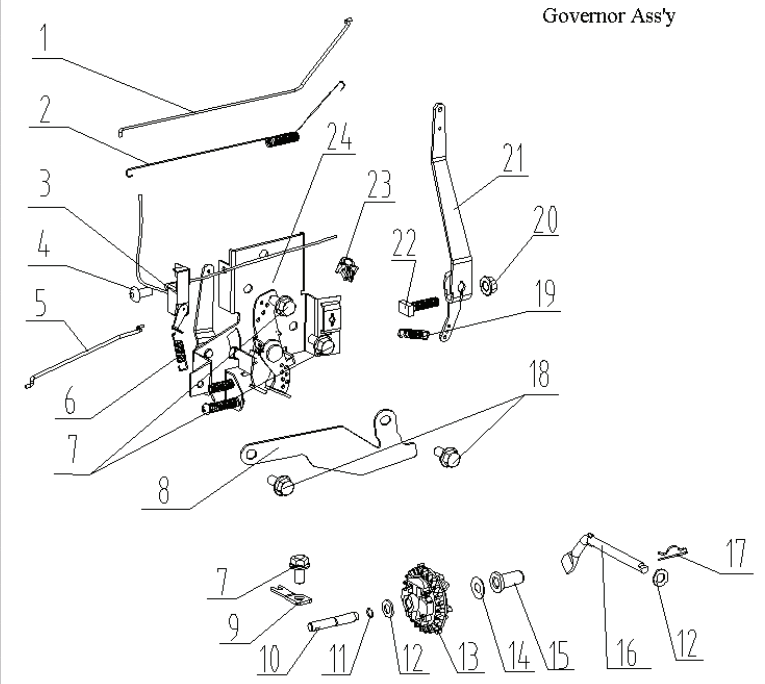

3. Crankcase Assembly

Ref.	Part No.	Description	Qty
1	578813301	Bolt, M6×30	7
2	578813401	Oil Seal, Φ25×Φ38×6	1
3	578813501	Oil Drain Plug	2
4	578813601	Washer, Oil Drain Plug	2
5	578813701	Crankcase Cover	1
6	578813801	Gasket, Crankcase	1
7	578813901	Aligning Pin, Φ8×14	2
8	578814001	Bearing, 6205/P53	1
9	578814101	Crankcase, Assy	1
10	578814201	Oil Seal, Φ6×Φ11×4	1
11	578814301	Aligning Pin, Φ10×16	2
12	578814401	Oil Dip Rod Assy	1
13	578814501	Bolt, M6×50	1
14	578814601	Partition Cover	1
15	578814701	Oil Seal, Φ22×Φ35×7	1
16	578816201	Clapboard, Ventilator	1
17	578816301	Clapboard, Ventilator	1
18	578816401	Seal, Ventilator	1
19	578816501	Cover Board, Ventilator	1
20	578816601	Bolt, M6×12	4
21	578816701	Wind Shield	1

M46 Engine Components

4. Crankshaft Assembly

Ref.	Part No.	Description	Qty
1	578816801	Crankshaft Assy	1
2	578816901	Nut,M14×1.5	1

5. Piston & Connecting Rod Assembly

Ref.	Part No.	Description	Qty
1	578817001	Piston Ring Assy	1
2	578817101	Piston	1
3	522227101	Clip, Piston Pin	2
4	522227201	Piston Pin	1
5	578817201	Connecting Rod Assy	1

6. Governor Assembly

Ref.	Part No.	Description	Qty
1	578817301	Steel Wire Nutted Rod ,Tension	1
2	578817401	Tension Spring,Throttle	1
3	578817501	Magnetic Control Switch,Assy	1
4	578817601	Screw,M4×8	1
5	578817701	Steel Wire Nutted Rod ,Throttle	1
6	578817801	Tension Spring,Switch	1
7	578816601	Bolt, M6×12	3
8	578818001	Shield	1
9	578818101	Clamp	1
10	578818201	Timing Gear Axle	1
11	578818301	Retaining Ring	1
12	578818401	Washer II (Φ6.5×Φ12.8×1)	2
13	578818601	Governor Assy	1
14	578818501	Washer I (Φ6.5×Φ15×1)	1
15	578818701	Bunt	1
16	578818801	Shifting Fork	1
17	578818901	Clip, Tube	1
18	578819001	Bolt M6×7	2
19	578819101	Tension Spring	1
20	578811501	Nut,M6	1
21	578819301	Idle Rod	1
22	578819401	Coach Bolt	1
23	578819501	Deduct Button	1
24	578819601	Fixing Controller Ass'y	1