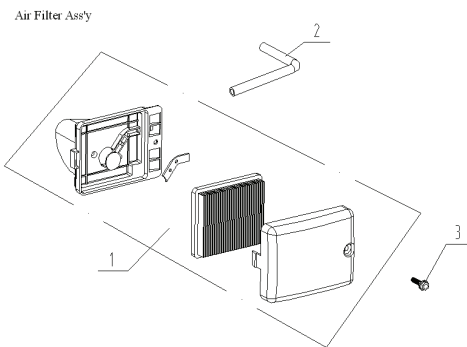

11. Air Filter Assembly

Ref.	Part No.	Description	Qty
1	578821401	Air Filter Ass'y	1
2	578821501	Tie-In, Tube	1
3	578821601	Bolt, M6×20	1