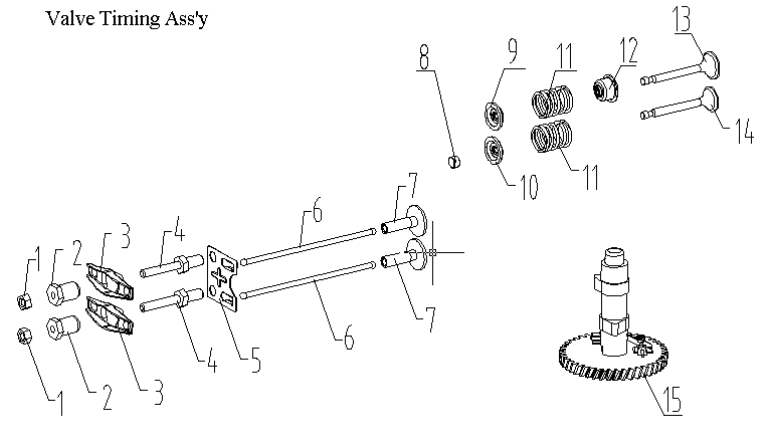

M46 Engine Components

1. Cylinder Head Assembly

Ref.	Part No.	Description	Qty
1	578810801	Bolt, M6×14	4
2	578810901	Cylinder Head Cover	1
3	578811001	Seal, Cylinder Head Cover	1
4	578811101	Bolt, M8×45	4
5	522262201	Spark Plug (F6RTC)	1
6	578811201	Nut, M6	2
7	578811301	Double End Stud, Exhaust	4
8	578811401	Cylinder Head Ass'y	1
9	578811501	Nut, M6	2
10	578811601	Gasket, Cylinder	1

2. Valve Timing Assembly

Ref.	Part No.	Description	Qty
1	578811701	Valve Lash Adjusting Nut	2
2	578811801	Buttonhead, Arm	2
3	578811901	Valve Rocker	2
4	578812001	Valve Lash Adjusting Screw	2
5	578812201	Guide Board, Handspike	1
6	578812301	Valve Tappet	2
7	578812401	Jib, Valve	2
8	578812501	Cap, Exhaust Valve Rod	1
9	578812601	Intake Valve Spring Seat	1
10	578812701	Exhaust Valve Spring Seat	1
11	578812801	Valve Spring	2
12	578812901	Intake Valve Oil Seal	1
13	578813001	Intake Valve	1
14	578813101	Exhaust Valve	1
15	578813201	Camshaft, Assy	1

6. Governor Assembly

Ref.	Part No.	Description	Qty
1	578817301	Steel Wire Nutted Rod ,Tension	1
2	578817401	Tension Spring,Throttle	1
3	578817501	Magnetic Control Switch,Assy	1
4	578817601	Screw,M4×8	1
5	578817701	Steel Wire Nutted Rod ,Throttle	1
6	578817801	Tension Spring,Switch	1
7	578816601	Bolt, M6×12	3
8	578818001	Shield	1
9	578818101	Clamp	1
10	578818201	Timing Gear Axle	1
11	578818301	Retaining Ring	1
12	578818401	Washer II (Φ6.5×Φ12.8×1)	2
13	578818601	Governor Assy	1
14	578818501	Washer I (Φ6.5×Φ15×1)	1
15	578818701	Bunt	1
16	578818801	Shifting Fork	1
17	578818901	Clip, Tube	1
18	578819001	Bolt M6×7	2
19	578819101	Tension Spring	1
20	578811501	Nut,M6	1
21	578819301	Idle Rod	1
22	578819401	Coach Bolt	1
23	578819501	Deduct Button	1
24	578819601	Fixing Controller Ass'y	1