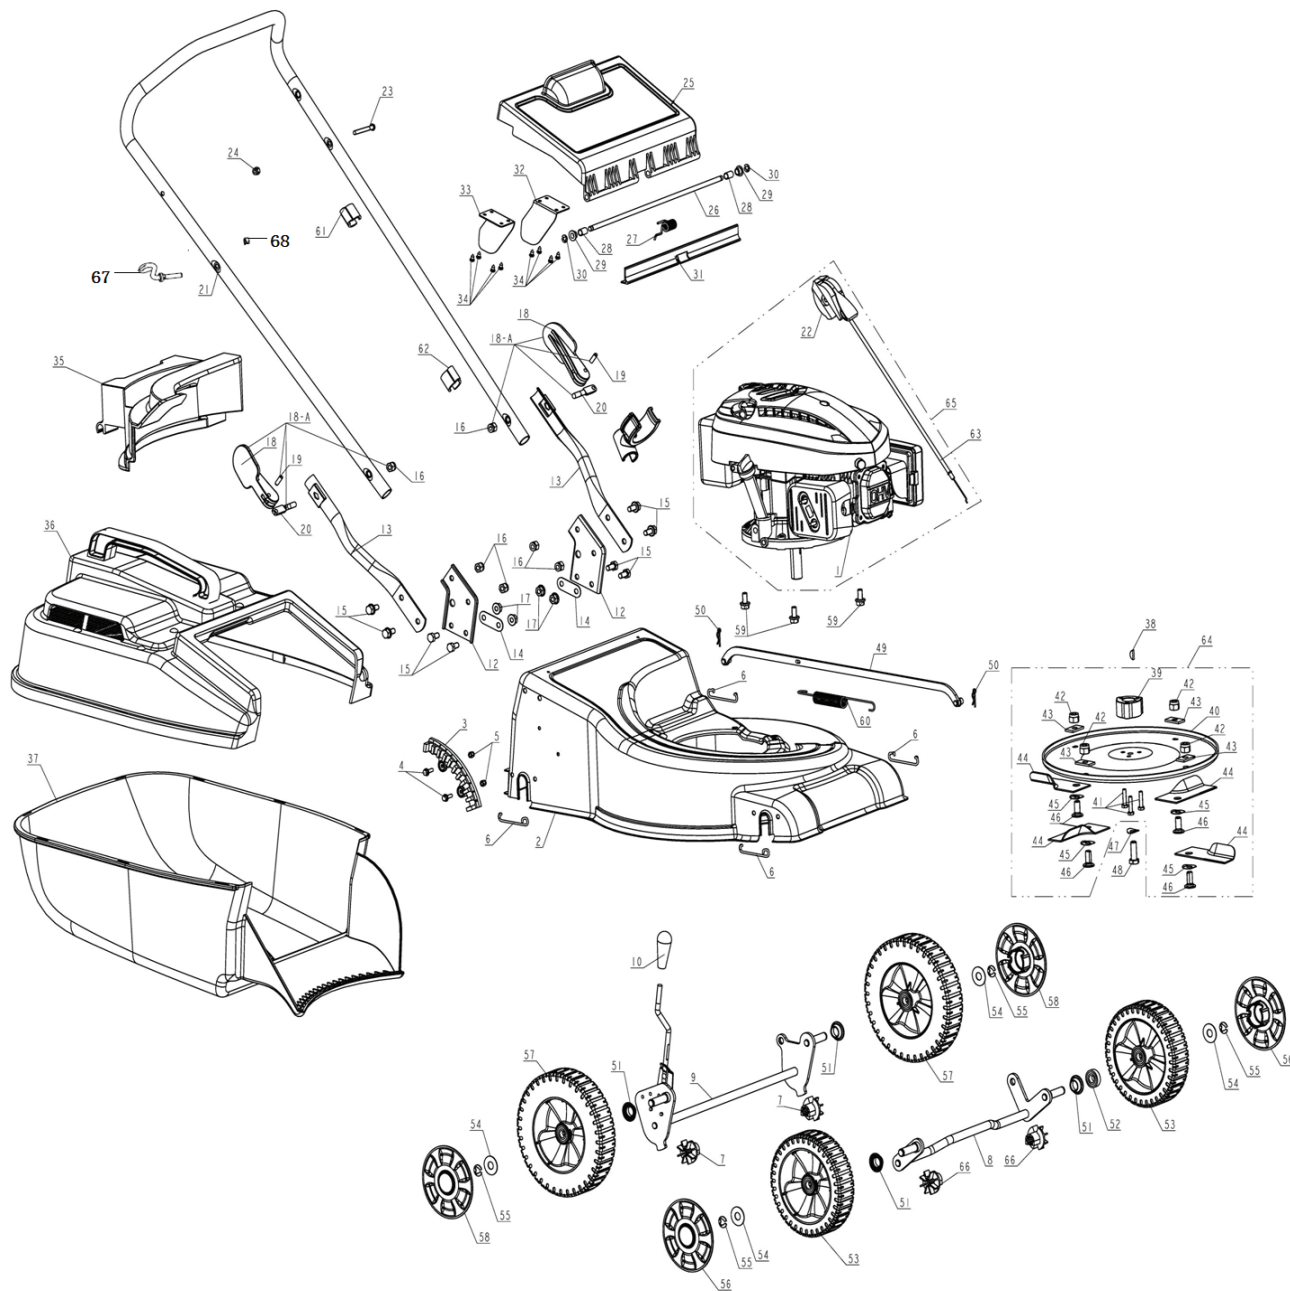

M46 Cutting Deck

Ref.	Part No.	Description	Qty
1	579012801	139cc Engine	1
2	578845301	Deck Assembly	1
3	578840301	Height Adjustment Bracket	1
4	522380901	Screw M5X16	2
5	578840401	Nut M5	2
6	578840501	Axle Securing Clip	4
7	578840601	Bush	2
8	578840701	Front Axle assembly	1
9	578840801	Rear Axle assembly	1
10	578840901	Height adjustment Lever	1
11	578841001	Handle Bucket, Right	1
12	578841101	Handle Bucket, Left	1
13	578841201	Lower Handle	2

2. Valve Timing Assembly

Ref.	Part No.	Description	Qty
1	578811701	Valve Lash Adjusting Nut	2
2	578811801	Buttonhead, Arm	2
3	578811901	Valve Rocker	2
4	578812001	Valve Lash Adjusting Screw	2
5	578812201	Guide Board, Handspike	1
6	578812301	Valve Tappet	2
7	578812401	Jib, Valve	2
8	578812501	Cap, Exhaust Valve Rod	1
9	578812601	Intake Valve Spring Seat	1
10	578812701	Exhaust Valve Spring Seat	1
11	578812801	Valve Spring	2
12	578812901	Intake Valve Oil Seal	1
13	578813001	Intake Valve	1
14	578813101	Exhaust Valve	1
15	578813201	Camshaft, Assy	1