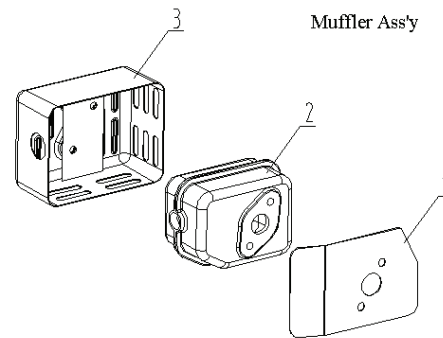

10. Muffler Assembly

Ref.	Part No.	Description	Qty
1	578821101	Gasket, Muffler	1
2	578821201	Muffler Assy	1
3	578821301	Muffler Guard	1