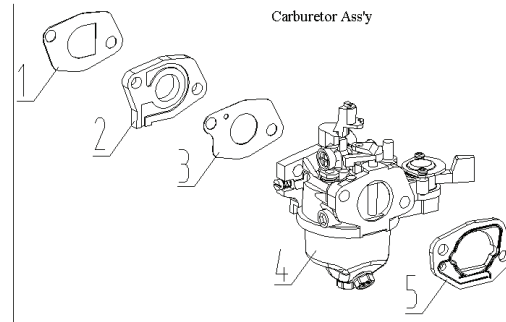

M46 Engine Components

4. Crankshaft Assembly

Ref.	Part No.	Description	Qty
1	578816801	Crankshaft Assy	1
2	578816901	Nut,M14×1.5	1

5. Piston & Connecting Rod Assembly

Ref.	Part No.	Description	Qty
1	578817001	Piston Ring Assy	1
2	578817101	Piston	1
3	522227101	Clip, Piston Pin	2
4	522227201	Piston Pin	1
5	578817201	Connecting Rod Assy	1

6. Governor Assembly

Ref.	Part No.	Description	Qty
1	578817301	Steel Wire Nutted Rod ,Tension	1
2	578817401	Tension Spring,Throttle	1
3	578817501	Magnetic Control Switch,Assy	1
4	578817601	Screw,M4×8	1
5	578817701	Steel Wire Nutted Rod ,Throttle	1
6	578817801	Tension Spring,Switch	1
7	578816601	Bolt, M6×12	3
8	578818001	Shield	1
9	578818101	Clamp	1
10	578818201	Timing Gear Axle	1
11	578818301	Retaining Ring	1
12	578818401	Washer II (Φ6.5×Φ12.8×1)	2
13	578818601	Governor Assy	1
14	578818501	Washer I (Φ6.5×Φ15×1)	1
15	578818701	Bunt	1
16	578818801	Shifting Fork	1
17	578818901	Clip, Tube	1
18	578819001	Bolt M6×7	2
19	578819101	Tension Spring	1
20	578811501	Nut,M6	1
21	578819301	Idle Rod	1
22	578819401	Coach Bolt	1
23	578819501	Deduct Button	1
24	578819601	Fixing Controller Ass'y	1

M46 Engine Components

8. Ignition Assembly

Ref.	Part No.	Description	Qty
1	578820101	Start-up Ratchet Gear	1
2	578820201	Bolt, M6×25	2
3	578820301	Ignition Coil Assy	1
4	578820401	Fan	1
5	578820501	Fly Wheel Assy	1

9. Carburetor Assembly

Ref.	Part No.	Description	Qty
1	578820601	Paper Gasket, Intake	1
2	578820701	Carburetor Joint	1
3	578820801	Gasket, Carburetor	1
4	578820901	Carburetor Assy	1
5	578821001	Air Filter Joint	1