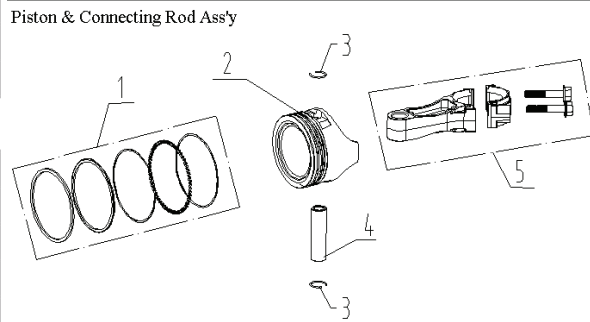

M46 Engine Components

4. Crankshaft Assembly

Ref.	Part No.	Description	Qty
1	578816801	Crankshaft Assy	1
2	578816901	Nut,M14×1.5	1

5. Piston & Connecting Rod Assembly

Ref.	Part No.	Description	Qty
1	578817001	Piston Ring Assy	1
2	578817101	Piston	1
3	522227101	Clip, Piston Pin	2
4	522227201	Piston Pin	1
5	578817201	Connecting Rod Assy	1

6. Governor Assembly

Ref.	Part No.	Description	Qty
1	578817301	Steel Wire Nutted Rod ,Tension	1
2	578817401	Tension Spring,Throttle	1
3	578817501	Magnetic Control Switch,Assy	1
4	578817601	Screw,M4×8	1
5	578817701	Steel Wire Nutted Rod ,Throttle	1
6	578817801	Tension Spring,Switch	1
7	578816601	Bolt, M6×12	3
8	578818001	Shield	1
9	578818101	Clamp	1
10	578818201	Timing Gear Axle	1
11	578818301	Retaining Ring	1
12	578818401	Washer II (Φ6.5×Φ12.8×1)	2
13	578818601	Governor Assy	1
14	578818501	Washer I (Φ6.5×Φ15×1)	1
15	578818701	Bunt	1
16	578818801	Shifting Fork	1
17	578818901	Clip, Tube	1
18	578819001	Bolt M6×7	2
19	578819101	Tension Spring	1
20	578811501	Nut,M6	1
21	578819301	Idle Rod	1
22	578819401	Coach Bolt	1
23	578819501	Deduct Button	1
24	578819601	Fixing Controller Ass'y	1