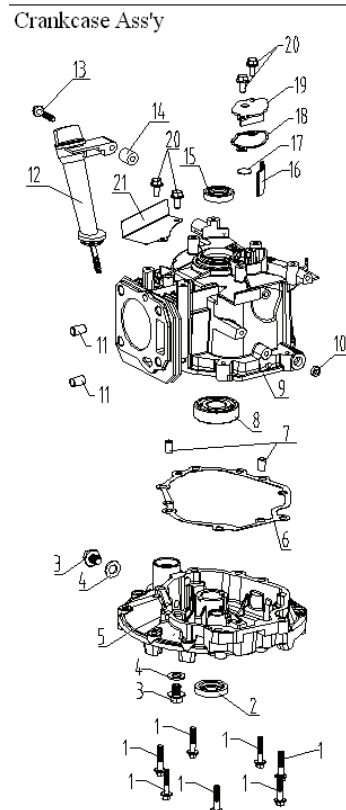

3. Crankcase Assembly

Ref.	Part No.	Description	Qty
1	578813301	Bolt, M6×30	7
2	578813401	Oil Seal, Φ25×Φ38×6	1
3	578813501	Oil Drain Plug	2
4	578813601	Washer, Oil Drain Plug	2
5	578813701	Crankcase Cover	1
6	578813801	Gasket, Crankcase	1
7	578813901	Aligning Pin, Φ8×14	2
8	578814001	Bearing, 6205/P53	1
9	578814101	Crankcase, Assy	1
10	578814201	Oil Seal, Φ6×Φ11×4	1
11	578814301	Aligning Pin, Φ10×16	2
12	578814401	Oil Dip Rod Assy	1
13	578814501	Bolt, M6×50	1
14	578814601	Partition Cover	1
15	578814701	Oil Seal, Φ22×Φ35×7	1
16	578816201	Clapboard, Ventilator	1
17	578816301	Clapboard, Ventilator	1
18	578816401	Seal, Ventilator	1
19	578816501	Cover Board, Ventilator	1
20	578816601	Bolt, M6×12	4
21	578816701	Wind Shield	1