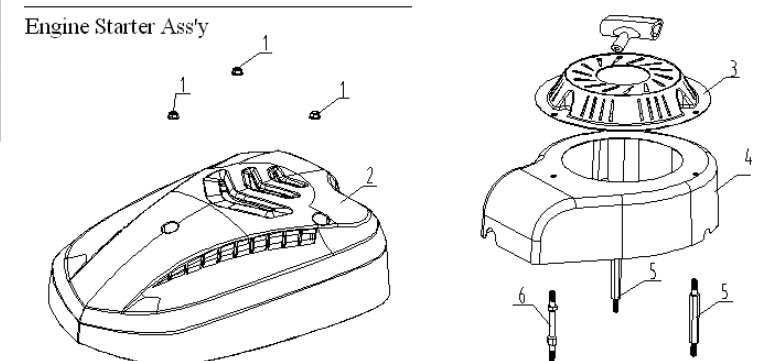

7. Engine Starter Assembly

Ref.	Part No.	Description	Qty
1	578811501	Nut,M6	3
2	578819801	Engine Shield	1
3	578819901	Starter Assy	1
4	578820001	Engine Shield	1
5	578822701	Double End Stud 2	2
6	578822801	Double End Stud 1	1