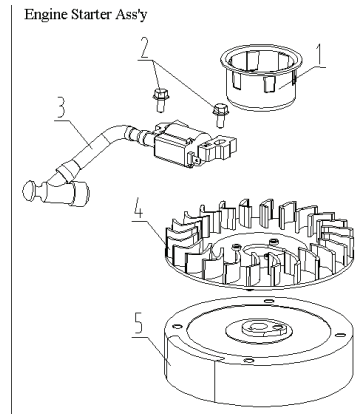

M46 Engine Components

4. Crankshaft Assembly

Ref.	Part No.	Description	Qty
1	578816801	Crankshaft Assy	1
2	578816901	Nut,M14×1.5	1

5. Piston & Connecting Rod Assembly

Ref.	Part No.	Description	Qty
1	578817001	Piston Ring Assy	1
2	578817101	Piston	1
3	522227101	Clip, Piston Pin	2
4	522227201	Piston Pin	1
5	578817201	Connecting Rod Assy	1

6. Governor Assembly

Ref.	Part No.	Description	Qty
1	578817301	Steel Wire Nutted Rod ,Tension	1
2	578817401	Tension Spring,Throttle	1
3	578817501	Magnetic Control Switch,Assy	1
4	578817601	Screw,M4×8	1
5	578817701	Steel Wire Nutted Rod ,Throttle	1
6	578817801	Tension Spring,Switch	1
7	578816601	Bolt, M6×12	3
8	578818001	Shield	1
9	578818101	Clamp	1
10	578818201	Timing Gear Axle	1
11	578818301	Retaining Ring	1
12	578818401	Washer II (Φ6.5×Φ12.8×1)	2
13	578818601	Governor Assy	1
14	578818501	Washer I (Φ6.5×Φ15×1)	1
15	578818701	Bunt	1
16	578818801	Shifting Fork	1
17	578818901	Clip, Tube	1
18	578819001	Bolt M6×7	2
19	578819101	Tension Spring	1
20	578811501	Nut,M6	1
21	578819301	Idle Rod	1
22	578819401	Coach Bolt	1
23	578819501	Deduct Button	1
24	578819601	Fixing Controller Ass'y	1

7. Engine Starter Assembly

Ref.	Part No.	Description	Qty
1	578811501	Nut,M6	3
2	578819801	Engine Shield	1
3	578819901	Starter Assy	1
4	578820001	Engine Shield	1
5	578822701	Double End Stud 2	2
6	578822801	Double End Stud 1	1

M46 Engine Components

8. Ignition Assembly

Ref.	Part No.	Description	Qty
1	578820101	Start-up Ratchet Gear	1
2	578820201	Bolt, M6×25	2
3	578820301	Ignition Coil Assy	1
4	578820401	Fan	1
5	578820501	Fly Wheel Assy	1