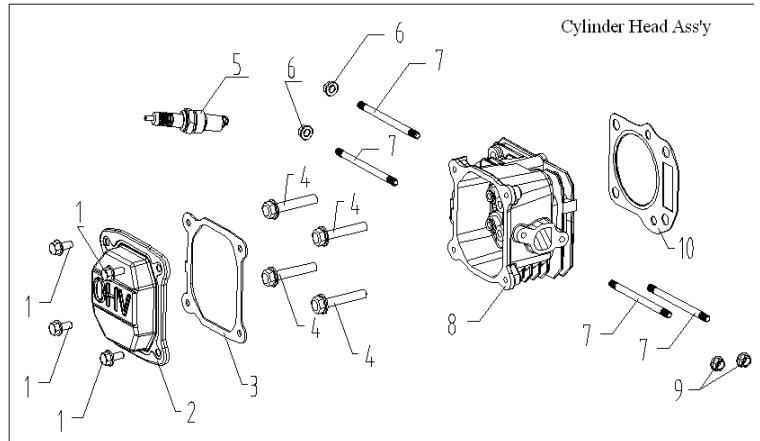

M46 Engine Components

1. Cylinder Head Assembly

Ref.	Part No.	Description	Qty
1	578810801	Bolt, M6×14	4
2	578810901	Cylinder Head Cover	1
3	578811001	Seal, Cylinder Head Cover	1
4	578811101	Bolt, M8×45	4
5	522262201	Spark Plug (F6RTC)	1
6	578811201	Nut, M6	2
7	578811301	Double End Stud, Exhaust	4
8	578811401	Cylinder Head Ass'y	1
9	578811501	Nut, M6	2
10	578811601	Gasket, Cylinder	1