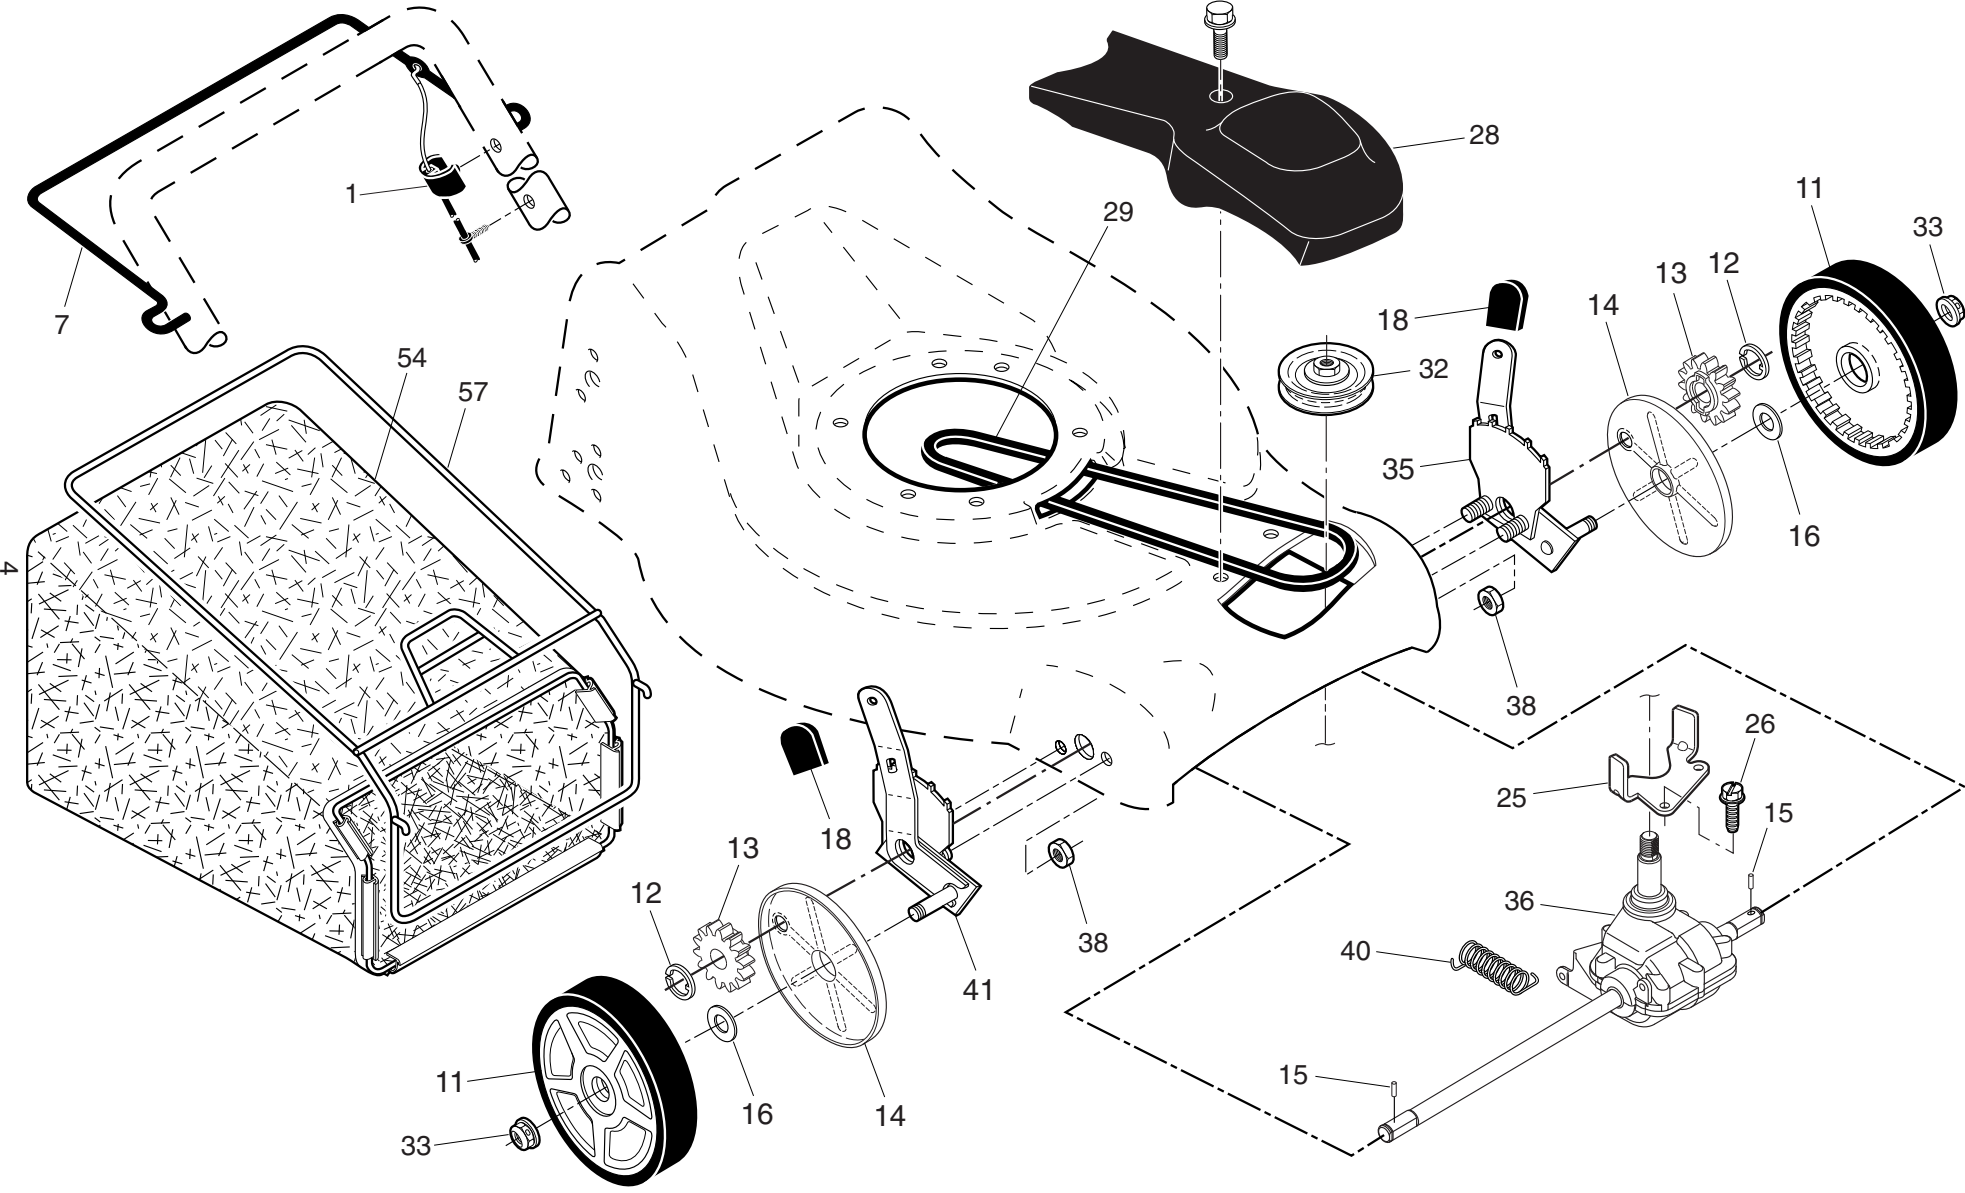

McCULLOCH LAWN MOWER - - MODEL NUMBER M51-140WF (MFG. ID. NUMBER 96141027004)

McCULLOCH LAWN MOWER - - MODEL NUMBER M51-140WF (MFG. ID. NUMBER 96141027004)

KEY NO.	PART NO.	DESCRIPTION	KEY NO.	PART NO.	DESCRIPTION
1	585 04 07-02	Drive Control Assembly, with Cable	29	532 19 41-49	V-Belt
7	585 12 31-02	Control Bar, Drive	32	586 98 97-01	Drive Pulley
11	581 00 92-05	Wheel & Tire Assembly, Front (Driven)	33	532 40 91-48	Locknut
12	812 00 00-58	E-Ring	35	532 43 84-85	Kit, Wheel Adjuster, LH (Includes Knob and Bearing)
13	532 40 38-49	Pinion Assembly	36	532 40 48-33	Gearcase Assembly, Complete
14	581 84 04-01	Dust Cover	38	873 80 04-00	Locknut, Hex 1/4-20
15	532 40 48-45	Pawl, Drive	40	532 40 65-58	Spring
16	532 06 77-25	Washer 1/2 x 1-1/2 x .134	41	532 43 84-86	Kit, Wheel Adjuster, RH (Includes Knob and Bearing)
18	532 08 78-77	Selector Knob	54	580 95 34-04	Grassbag
25	532 43 17-11	Belt Keeper	57	532 41 19-50	Frame, Grassbag
26	532 16 34-09	Screw, Hi-Lo Thread #12 x 5/8			
28	532 43 26-65	Drive Cover Assembly (Includes Mounting Screw and Palnut)			

5

NOTE: All component dimensions given in U.S. inches. 1 inch = 25.4 mm. **IMPORTANT:** Use only Original Equipment Manufacturer (O.E.M.) replacement parts. Failure to do so could be hazardous, damage your lawn mower and void your warranty.