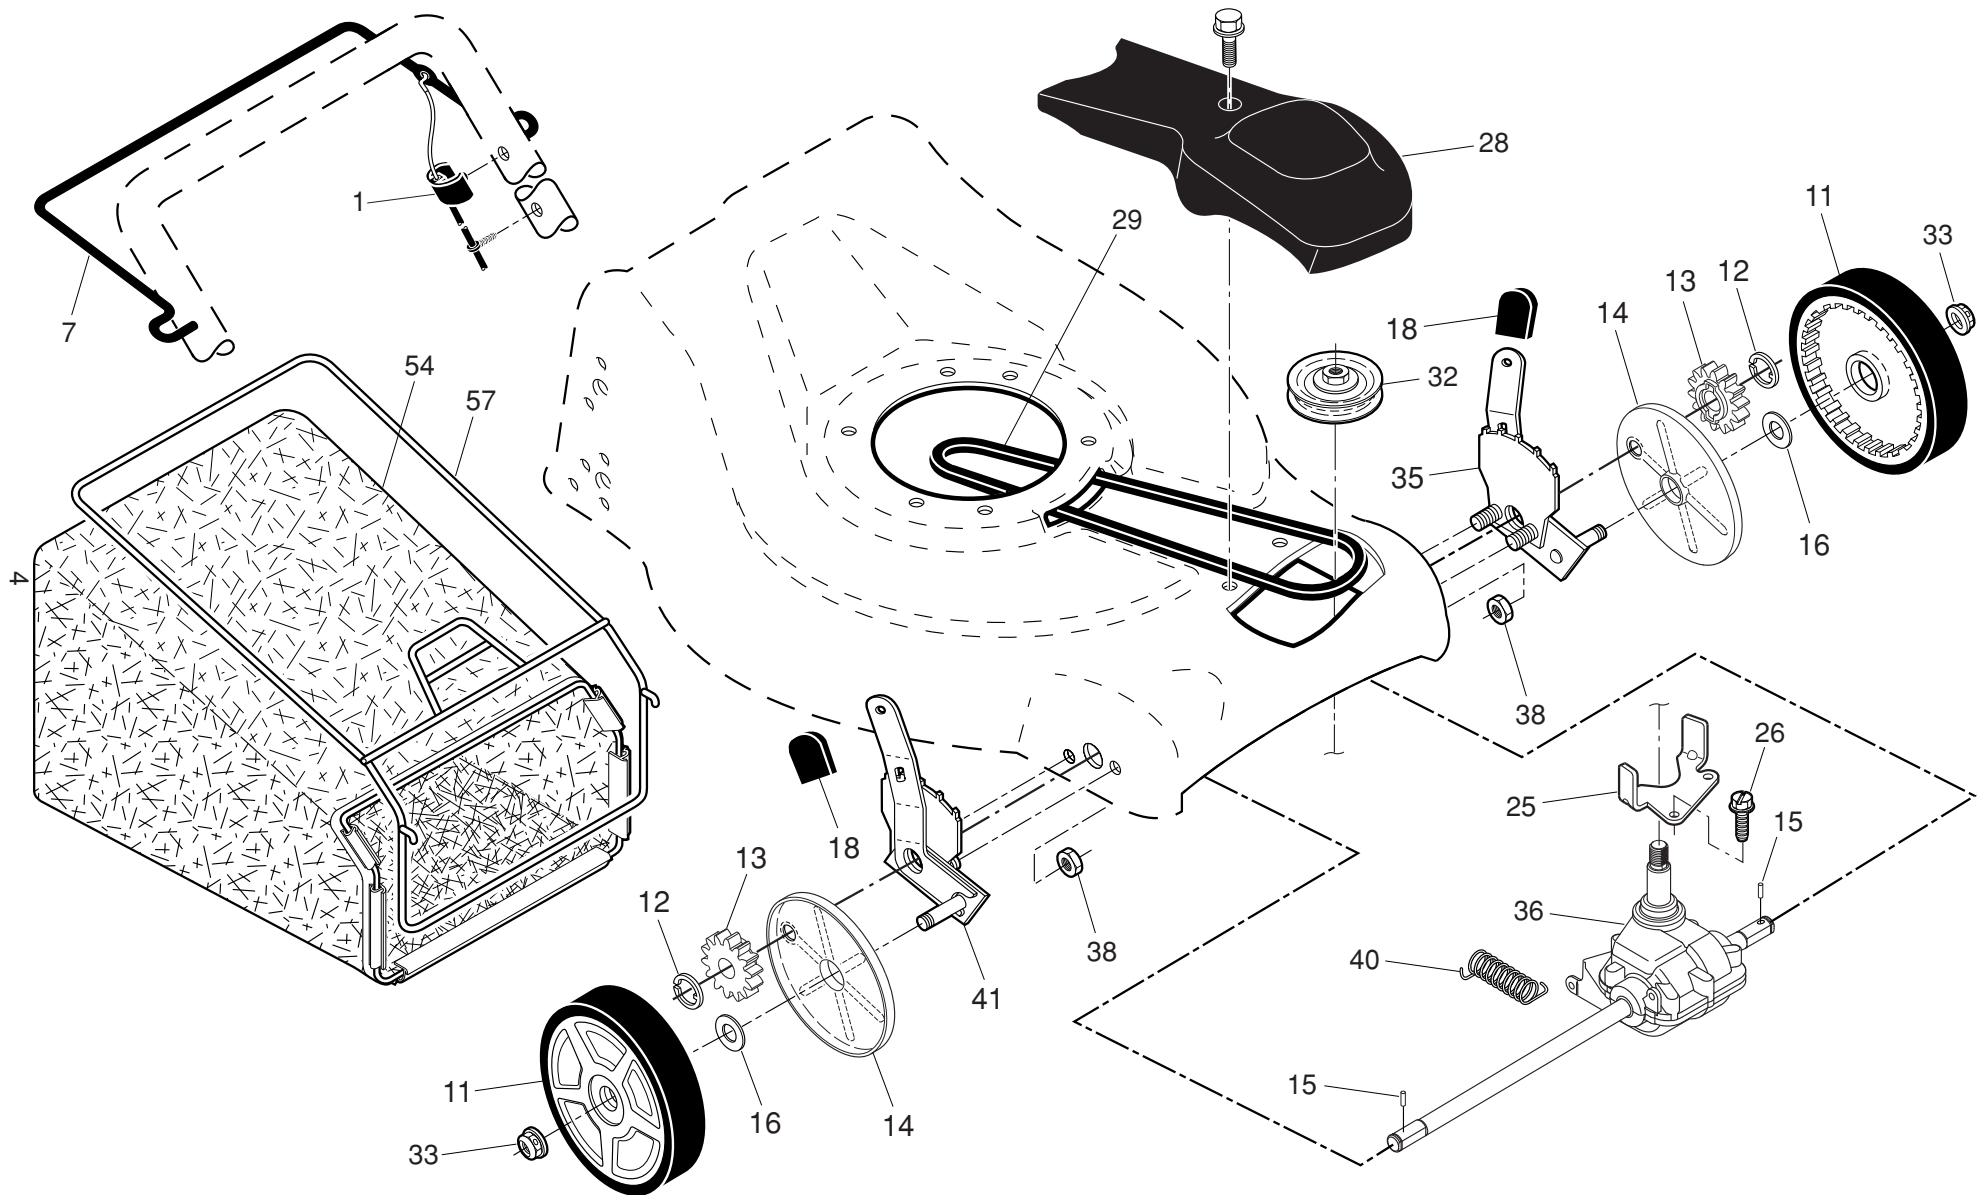

McCULLOCH ROTARY LAWN MOWER - MODEL NO. M51-140F (96141027102) PRODUCT NO. 961 41 02-71

McCULLOCH ROTARY LAWN MOWER - MODEL NO. M51-140F (96141027102) PRODUCT NO. 961 41 02-71

KEY NO.	PART NO.	DESCRIPTION	KEY NO.	PART NO.	DESCRIPTION
1	585 04 07-02	Drive Control Assembly (Includes Cable)	29	532 19 41-49	V-Belt
7	585 12 31-02	Cable, Drive Control	32	532 44 32-62	Drive Pulley
11	581 00 92-05	Wheel & Tire Assembly, Front (Driven)	33	532 40 91-48	Locknut, Hex
12	812 00 00-58	E-Ring	35	532 43 84-85	Kit, Wheel Adjuster, LH (Includes Knob and Bearing)
13	532 40 38-49	Pinion Assembly	36	532 40 48-33	Gearcase Assembly, Complete
14	581 84 04-01	Dust Cover	38	873 80 04-00	Locknut, Hex 1/4-20
15	532 40 48-45	Pawl, Drive	40	532 40 65-58	Spring
16	532 06 77-25	Washer 1/2 x 1-1/2 x .134	41	532 43 84-86	Kit, Wheel Adjuster, RH (Includes Knob and Bearing)
18	532 08 78-77	Selector Knob	54	580 95 34-04	Grassbag
25	532 43 17-11	Belt Keeper	57	532 41 19-50	Frame, Grassbag
26	532 16 34-09	Screw, Hi-Lo Thread #12 x 5/8			
28	532 43 26-65	Drive Cover Assembly (Includes Mounting Screw and Pushnut)			

5

NOTE: All component dimensions given in U.S. inches. 1 inch = 25.4 mm. **IMPORTANT:** Use only Original Equipment Manufacturer (O.E.M.) replacement parts. Failure to do so could be hazardous, damage your lawn mower and void your warranty.