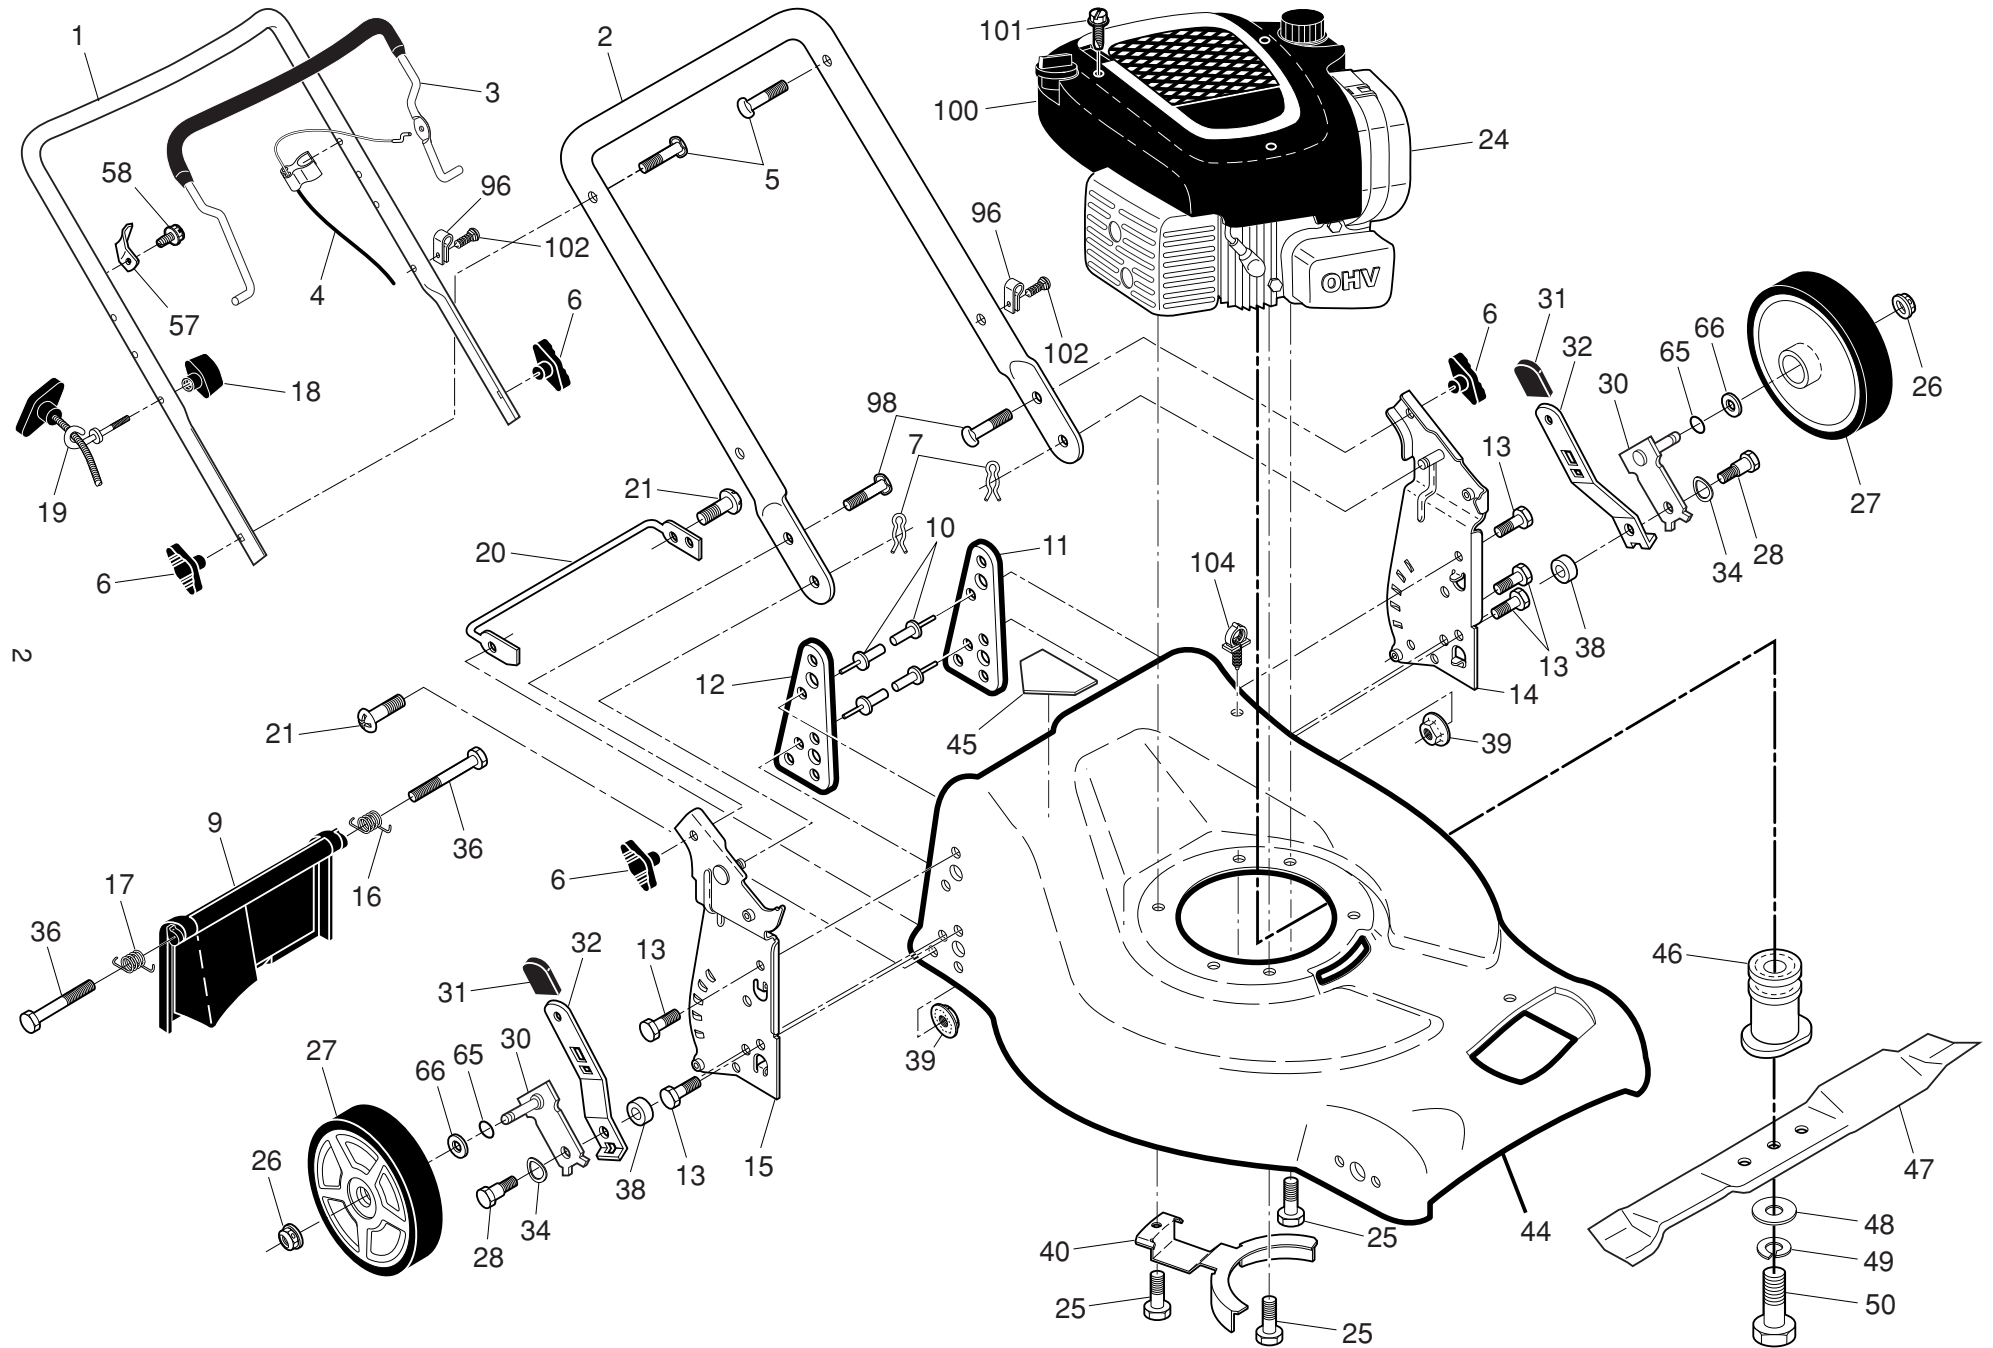

McCULLOCH ROTARY LAWN MOWER - MODEL NO. M51-140F (96141027102) PRODUCT NO. 961 41 02-71

McCULLOCH ROTARY LAWN MOWER - MODEL NO. M51-140F (96141027102) PRODUCT NO. 961 41 02-71

KEY NO.	PART NO.	DESCRIPTION	KEY NO.	PART NO.	DESCRIPTION
1	580 63 87-02	Upper Handle	32	532 41 08-88	Selector Spring
2	532 43 45-14	Lower Handle	34	532 40 16-30	Washer, Curved, Cylindrical
3	580 84 91-04	Control Bar, Molded	36	532 18 41-93	Bolt
4	532 42 40-33	Engine Zone Control Cable	38	532 40 16-29	Spacer
5	532 19 15-74	Handle Bolt	39	532 15 53-77	Nut, Hex, Flanged 5/16-18
6	532 19 19-38	Handle Knob	40	532 43 50-59	Belt Keeper
7	532 05 17-93	Hairpin Cotter	44	532 40 93-64	Kit, Lawn Mower Housing (Includes Key Numbers 10, 11, 12 and 45)
9	532 40 69-85	Rear Door	45	532 18 21-66	Danger Decal
10	532 12 84-15	Pop Rivet	46	581 36 71-01	Blade Adapter / Pulley
11	532 41 05-40	Support Bracket, LH	47	532 19 93-77	Blade, 21"
12	532 41 05-42	Support Bracket, RH	48	532 85 10-74	Hardened Washer
13	817 06 04-10	Screw 1/4-20 x 5/8	49	532 85 02-63	Helical Washer 3/8-24 x 1-3/8 Grade 8
14	532 43 45-63	Handle Bracket Assembly, LH	50	532 85 10-84	Hex Head Machine Screw 3/8-24 x 1-3/8 Grade 8
15	532 43 45-62	Handle Bracket Assembly, RH	57	532 43 00-34	Upstop Bracket
16	532 40 54-17	Spring, Rear Door, LH	58	532 17 88-48	Screw, Hex Washer Head #10-16 x 5/8
17	532 40 54-18	Spring, Rear Door, RH	65	532 19 74-80	O-Ring
18	581 91 26-01	T-Knob	66	532 08 83-48	Washer, Flat
19	581 90 21-01	Rope Guide	96	532 19 79-91	Clip, Cable
20	532 43 61-19	Foot Guard, C.E.	98	872 25 05-05	Bolt, Carriage
21	817 49 04-16	Screw, Tapping 1/4-20 x 1/2	100	580 44 56-01	Shroud, Engine
24	- - -	Engine, Briggs & Stratton, Model Number 9P602-0062-H1 (order parts from Briggs & Stratton)	101	532 18 16-98	Screw, Mounting, Engine Shroud
25	532 15 04-06	Hex Head Thread Rolling Screw 3/8-16 x 1-1/8	102	532 42 81-24	Fastener, Push
26	532 40 91-48	Hex Flange Nut	104	532 14 50-06	Clip, Cable
27	581 00 94-05	Wheel & Tire Assembly, Rear, 8"	--	532 18 21-91	Decal, Warning (not shown)
28	532 40 16-38	Shoulder Bolt 5/16-18 x .33	--	115 62 86-20	Operator's Manual, European
30	532 41 21-74	Axle Arm Assembly, Rear	--	115 62 86-10	Operator's Manual, Scandinavian
31	532 08 78-77	Selector Knob	--	115 62 86-50	Operator's Manual, East Bloc
			--	115 62 86-40	Operator's Manual, Baltic

NOTE: All component dimensions given in U.S. inches. 1 inch = 25.4 mm. **IMPORTANT:** Use only Original Equipment Manufacturer (O.E.M.) replacement parts. Failure to do so could be hazardous, damage your lawn mower and void your warranty.