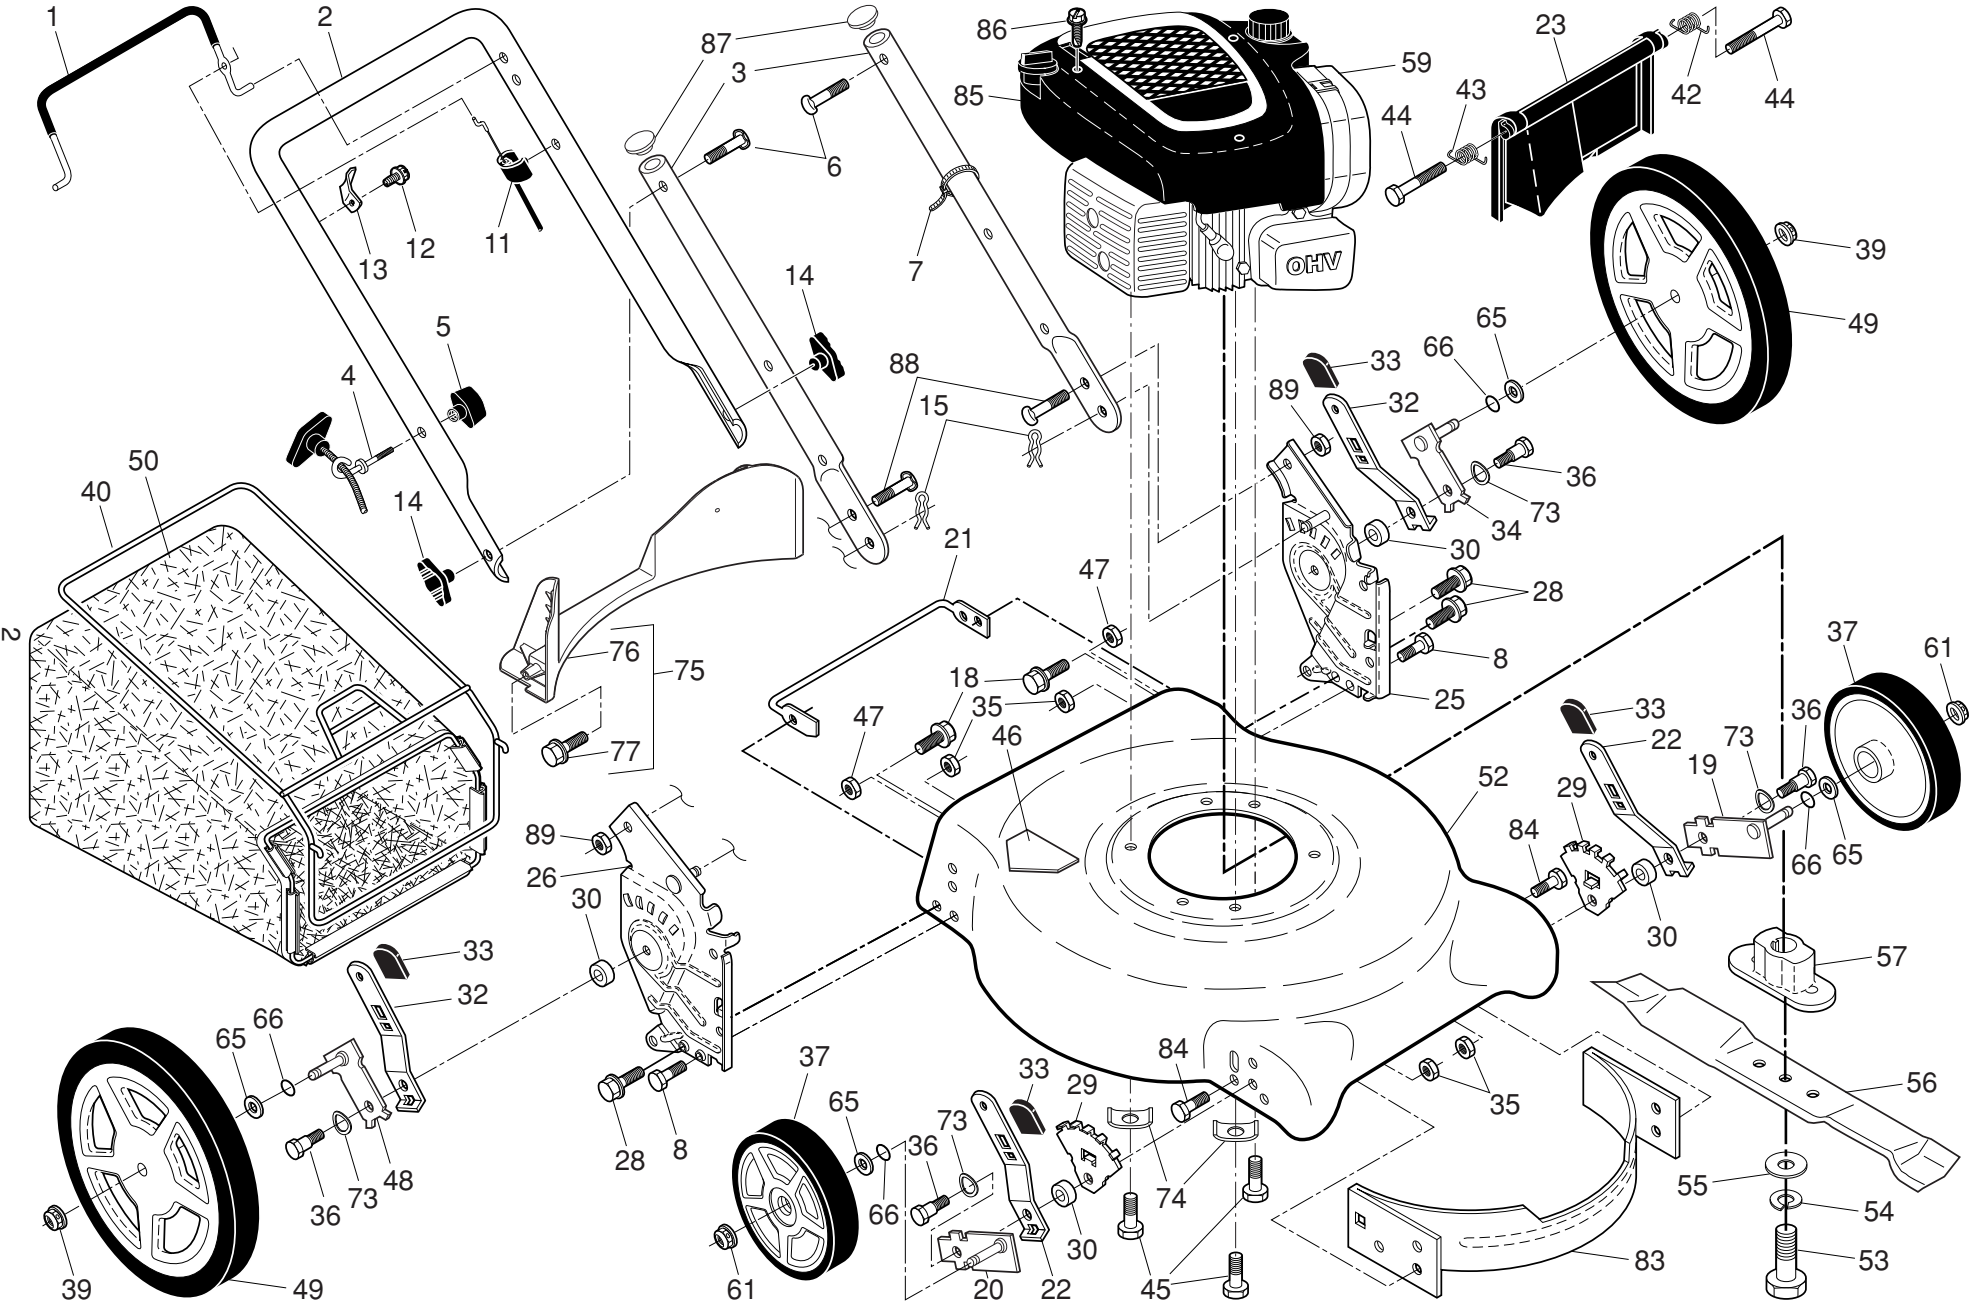

McCULLOCH ROTARY LAWN MOWER - MODEL NUMBER M53-140W (96131003301) PRODUCT NO. 961 31 00-33

McCULLOCH ROTARY LAWN MOWER - MODEL NUMBER M53-140W (96131003301) PRODUCT NO. 961 31 00-33

KEY NO.	PART NO.	DESCRIPTION	KEY NO.	PART NO.	DESCRIPTION
1	580 84 91-04	Control Bar	45	532 15 04-06	Hex Head Thread Rolling Screw 3/8-16 x 1
2	580 63 87-02	Upper Handle	46	532 18 21-66	Danger Decal
3	580 63 86-02	Bar, Lower Handle	47	532 75 11-53	Nut, Hex
4	581 90 21-01	Rope Guide	48	532 41 06-01	Axle Arm Assembly, Rear, RH
5	581 91 26-01	T-Knob	49	581 01 03-05	Wheel & Tire Assembly, Rear 12 x 1-3/4
6	532 19 15-74	Handle Bolt	50	581 00 21-03	Grassbag
7	532 06 64-26	Wire Tie	52	532 44 19-62	Kit, Lawn Mower Housing Assembly (Includes Key Numbers 17, 18 and 46)
8	874 78 05-12	Hex Bolt 5/16-18 x 3/4	53	532 85 10-84	Hex Head Screw 3/8-24 x 1-3/8 Grade 8
11	532 41 53-50	Engine Zone Control Cable	54	532 85 02-63	Helical Lockwasher
12	532 17 88-48	Hex Washer Head Screw #10-16 x 5/8	55	532 85 10-74	Hardened Washer
13	532 43 00-34	Up-Stop Bracket	56	532 19 93-77	21" Blade
14	532 19 19-38	Handle Knob	57	581 54 79-01	Blade Adapter
15	532 05 17-93	Hairpin Cotter	59	---	Engine, Briggs & Stratton, Model Number 9P602-0040-H1 (Order parts from engine manufacturer)
18	817 60 04-06	Screw 1/4-20 x 3/8	61	532 40 91-48	Nut, Hex, Flangelock
19	532 40 66-89	Axle Arm Assembly, Front, LH	65	532 08 83-48	Washer, Flat
20	532 40 66-90	Axle Arm Assembly, Front, RH	66	532 19 74-80	O-Ring
21	532 43 61-19	Footguard	73	532 40 16-30	Washer Curved
22	532 40 64-28	Selector Spring, Front	74	532 12 50-78	Washer Engine
23	532 41 06-03	Rear Door	75	532 41 36-93	Kit, Rear Baffle (Includes 3 Screws)
25	580 91 56-02	Handle Bracket Assembly, LH	76	532 41 05-89	Rear Baffle
26	580 91 57-02	Handle Bracket Assembly, RH	77	817 41 13-12	Screw, Rear Baffle
28	817 06 04-10	Screw	83	532 42 85-01	Front Baffle
29	532 41 05-94	Wheel Adjusting Bracket, Front	84	817 00 05-10	Screw, Front Baffle
30	532 40 16-29	Spacer	85	580 44 56-01	Shroud, Engine
32	532 41 05-95	Spring, Selector, Rear	86	532 18 16-98	Mounting Screw, Engine Shroud
33	532 08 78-77	Selector Knob	87	532 43 75-16	Plug, Handle Bar
34	532 41 06-00	Axle Arm Assembly, Rear, LH	88	872 25 05-05	Bolt, Hex Head
35	532 42 65-89	Locknut, Hex 5/16-18	89	873 97 05-00	Nut, Hex
36	532 40 16-38	Shoulder Bolt 5/16-18	--	532 18 21-91	Warning Decal (not shown)
37	581 00 94-05	Wheel & Tire Assembly, Front 8 x 1-3/4	--	115 62 88-20	Operator's Manual, European
39	532 40 91-49	Nut, Hex, Flangelock	--	115 62 88-10	Operator's Manual, Scandinavian
40	532 41 19-49	Frame, Grassbag	--	115 62 88-50	Operator's Manual, East Bloc
42	532 40 54-21	Spring, Rear Door, LH	--	115 62 88-40	Operator's Manual, Baltic
43	532 40 54-23	Spring, Rear Door, RH			
44	532 18 41-93	Bolt, Rear Door			

3

NOTE: All component dimensions given in U.S. inches. 1 inch = 25.4 mm. **IMPORTANT:** Use only Original Equipment Manufacturer (O.E.M.) replacement parts. Failure to do so could be hazardous, damage your lawn mower and void your warranty.