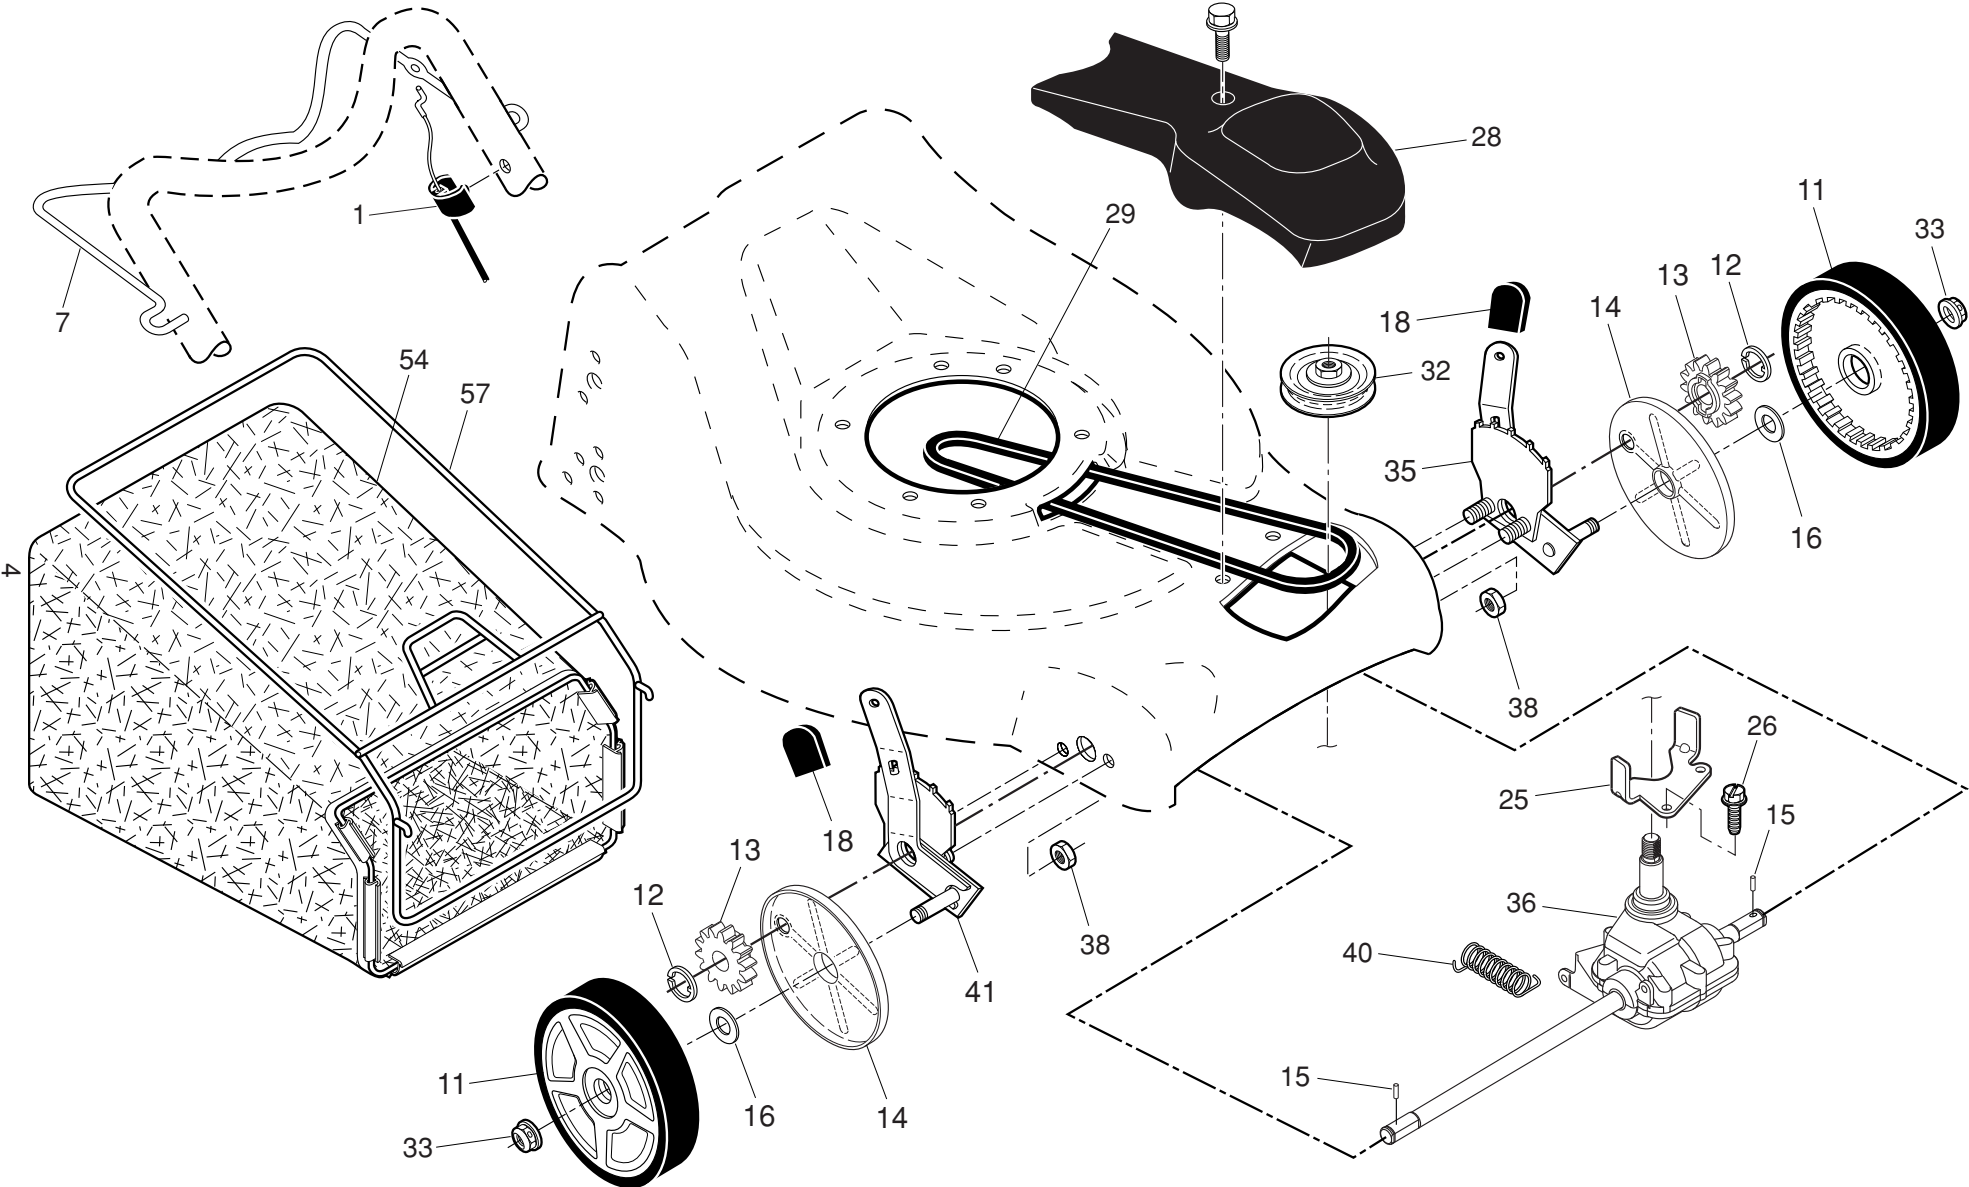

ROTARY LAWN MOWER - - MODEL NUMBER M51-140WF (96141027001) PRODUCT NUMBER 961 41 02-70

ROTARY LAWN MOWER - - MODEL NUMBER M51-140WF (96141027001) PRODUCT NUMBER 961 41 02-70

KEY NO.	PART NO.	DESCRIPTION	KEY NO.	PART NO.	DESCRIPTION
1	585 04 07-02	Drive Control Assembly, with Cable	29	532 19 41-49	V-Belt
7	585 12 31-02	Control Bar, Drive	32	532 44 32-62	Drive Pulley
11	581 00 92-05	Wheel & Tire Assembly, Front (Driven)	33	532 40 91-48	Locknut
12	812 00 00-58	E-Ring	35	532 43 84-85	Kit, Wheel Adjuster, LH (Includes Knob and Bearing)
13	532 40 38-49	Pinion Assembly	36	532 40 48-33	Gearcase Assembly, Complete
14	581 84 04-01	Dust Cover	38	873 80 04-00	Locknut, Hex 1/4-20
15	532 40 48-45	Pawl, Drive	40	532 40 65-58	Spring
16	532 06 77-25	Washer 1/2 x 1-1/2 x .134	41	532 43 84-86	Kit, Wheel Adjuster, RH (Includes Knob and Bearing)
18	532 08 78-77	Selector Knob	54	580 95 34-04	Grassbag
25	532 43 17-11	Belt Keeper	57	532 41 19-50	Frame, Grassbag
26	532 16 34-09	Screw, Hi-Lo Thread #12 x 5/8			
28	532 43 26-65	Drive Cover Assembly (Includes Mounting Screw and Palnut)			

5

NOTE: All component dimensions given in U.S. inches. 1 inch = 25.4 mm. **IMPORTANT:** Use only Original Equipment Manufacturer (O.E.M.) replacement parts. Failure to do so could be hazardous, damage your lawn mower and void your warranty.