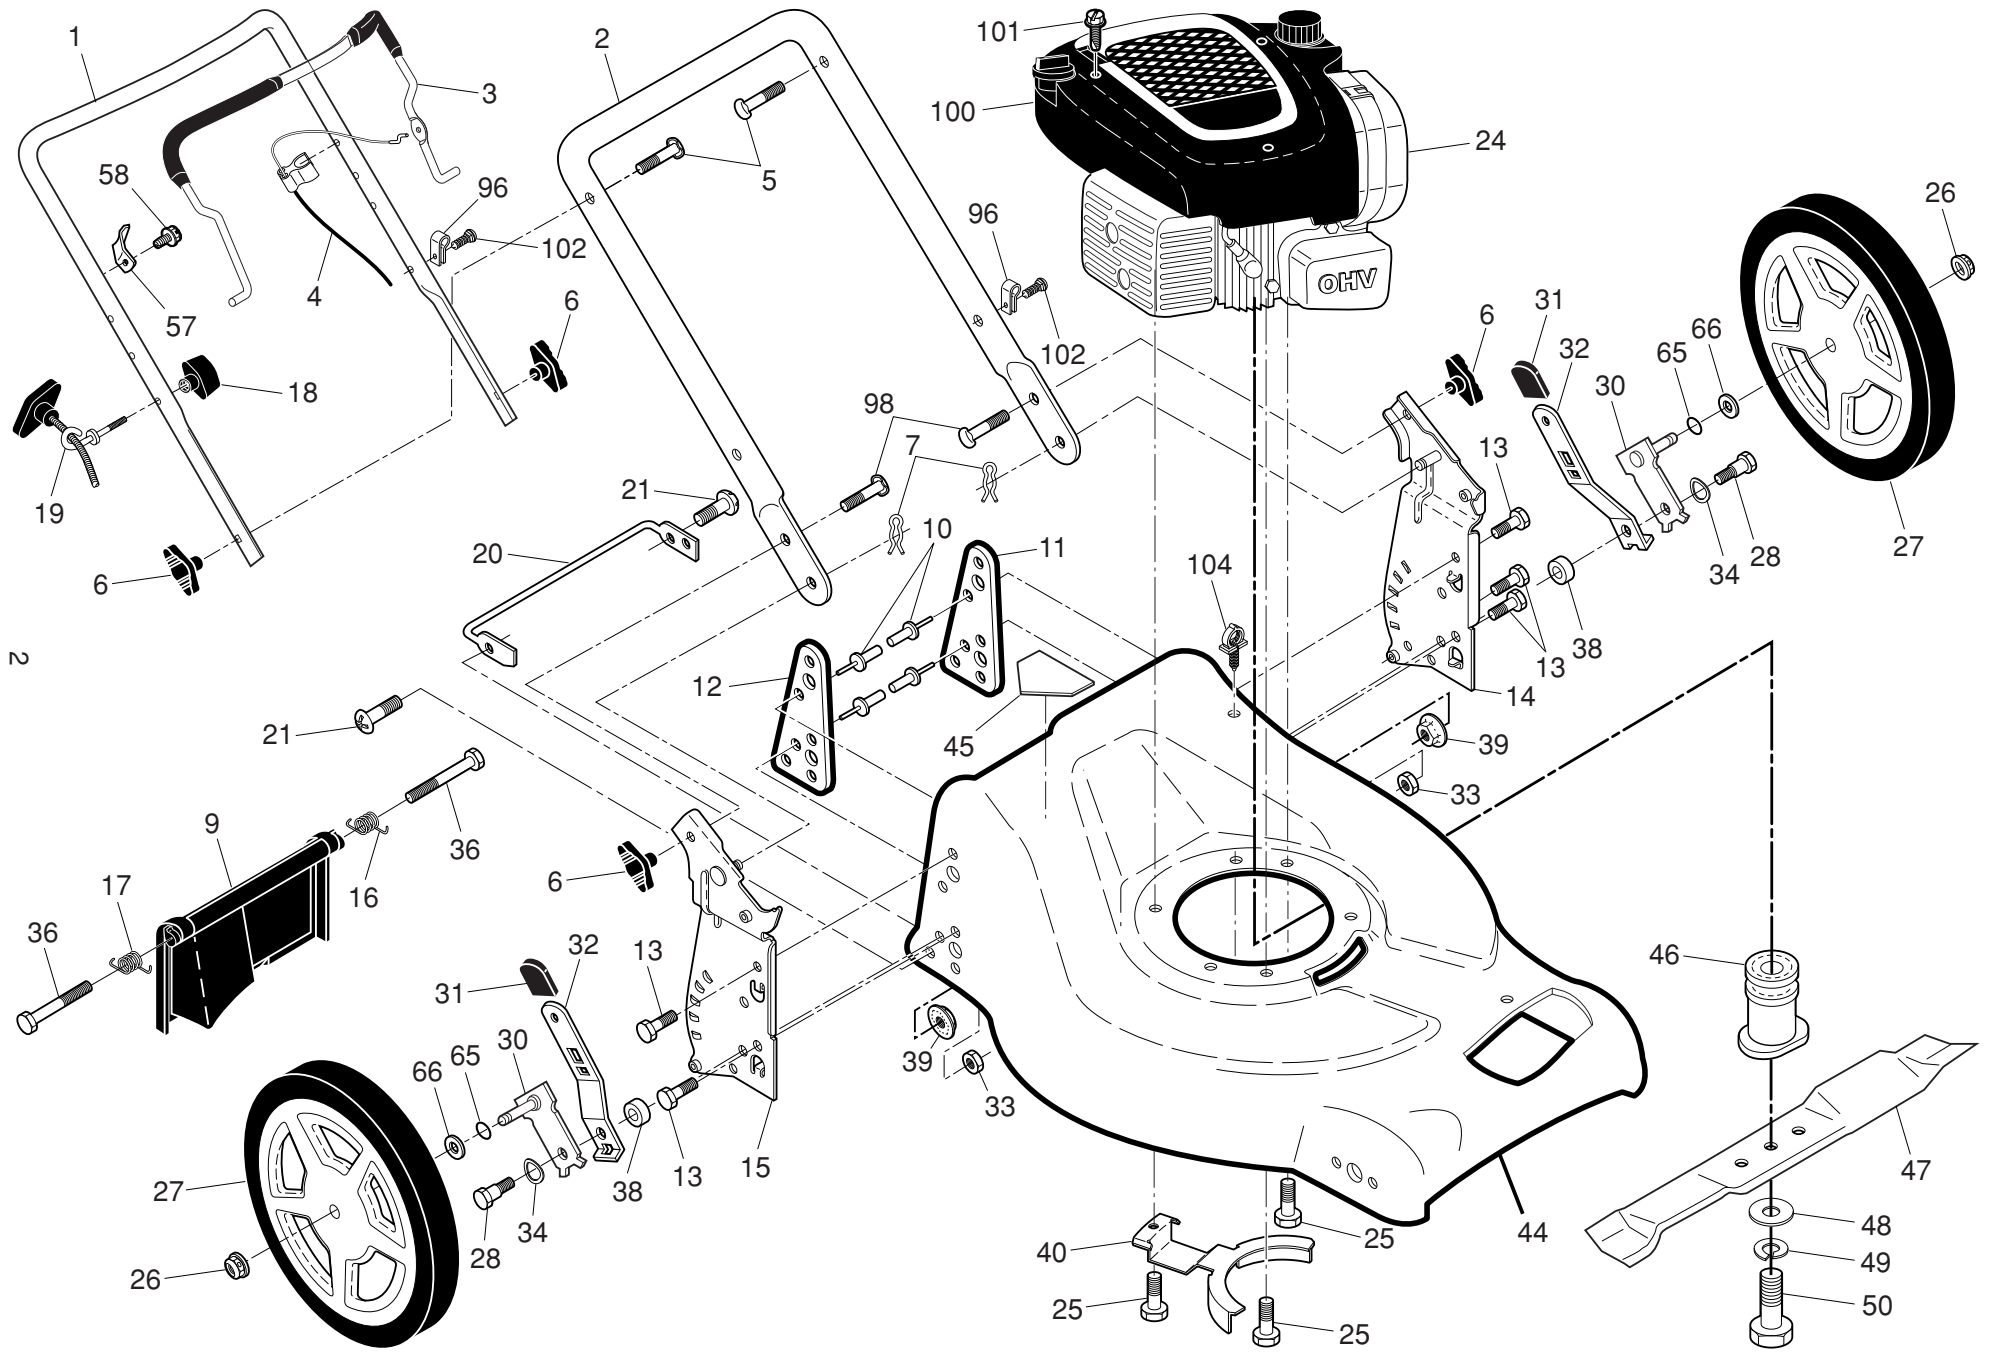

ILLUSTRATED PARTS LIST

MODEL NUMBER M51-140WF

PRODUCT NUMBER 961 41 02-70

MFG. ID. NUMBER 96141027001

ROTARY LAWN MOWER - - MODEL NUMBER M51-140WF (96141027001) PRODUCT NUMBER 961 41 02-70

ROTARY LAWN MOWER - - MODEL NUMBER **M51-140WF** (96141027001) PRODUCT NUMBER 961 41 02-70

NOTE: All component dimensions given in U.S. inches. 1 inch = 25.4 mm. **IMPORTANT:** Use only Original Equipment Manufacturer (O.E.M.) replacement parts. Failure to do so could be hazardous, damage your lawn mower and void your warranty.

ROTARY LAWN MOWER - - MODEL NUMBER M51-140WF (96141027001) PRODUCT NUMBER 961 41 02-70

ROTARY LAWN MOWER - - MODEL NUMBER M51-140WF (96141027001) PRODUCT NUMBER 961 41 02-70

KEY NO.	PART NO.	DESCRIPTION	KEY NO.	PART NO.	DESCRIPTION
1	585 04 07-02	Drive Control Assembly, with Cable	29	532 19 41-49	V-Belt
7	585 12 31-02	Control Bar, Drive	32	532 44 32-62	Drive Pulley
11	581 00 92-05	Wheel & Tire Assembly, Front (Driven)	33	532 40 91-48	Locknut
12	812 00 00-58	E-Ring	35	532 43 84-85	Kit, Wheel Adjuster, LH (Includes Knob and Bearing)
13	532 40 38-49	Pinion Assembly	36	532 40 48-33	Gearcase Assembly, Complete
14	581 84 04-01	Dust Cover	38	873 80 04-00	Locknut, Hex 1/4-20
15	532 40 48-45	Pawl, Drive	40	532 40 65-58	Spring
16	532 06 77-25	Washer 1/2 x 1-1/2 x .134	41	532 43 84-86	Kit, Wheel Adjuster, RH (Includes Knob and Bearing)
18	532 08 78-77	Selector Knob	54	580 95 34-04	Grassbag
25	532 43 17-11	Belt Keeper	57	532 41 19-50	Frame, Grassbag
26	532 16 34-09	Screw, Hi-Lo Thread #12 x 5/8			
28	532 43 26-65	Drive Cover Assembly (Includes Mounting Screw and Palnut)			

5

NOTE: All component dimensions given in U.S. inches. 1 inch = 25.4 mm. **IMPORTANT:** Use only Original Equipment Manufacturer (O.E.M.) replacement parts. Failure to do so could be hazardous, damage your lawn mower and void your warranty.