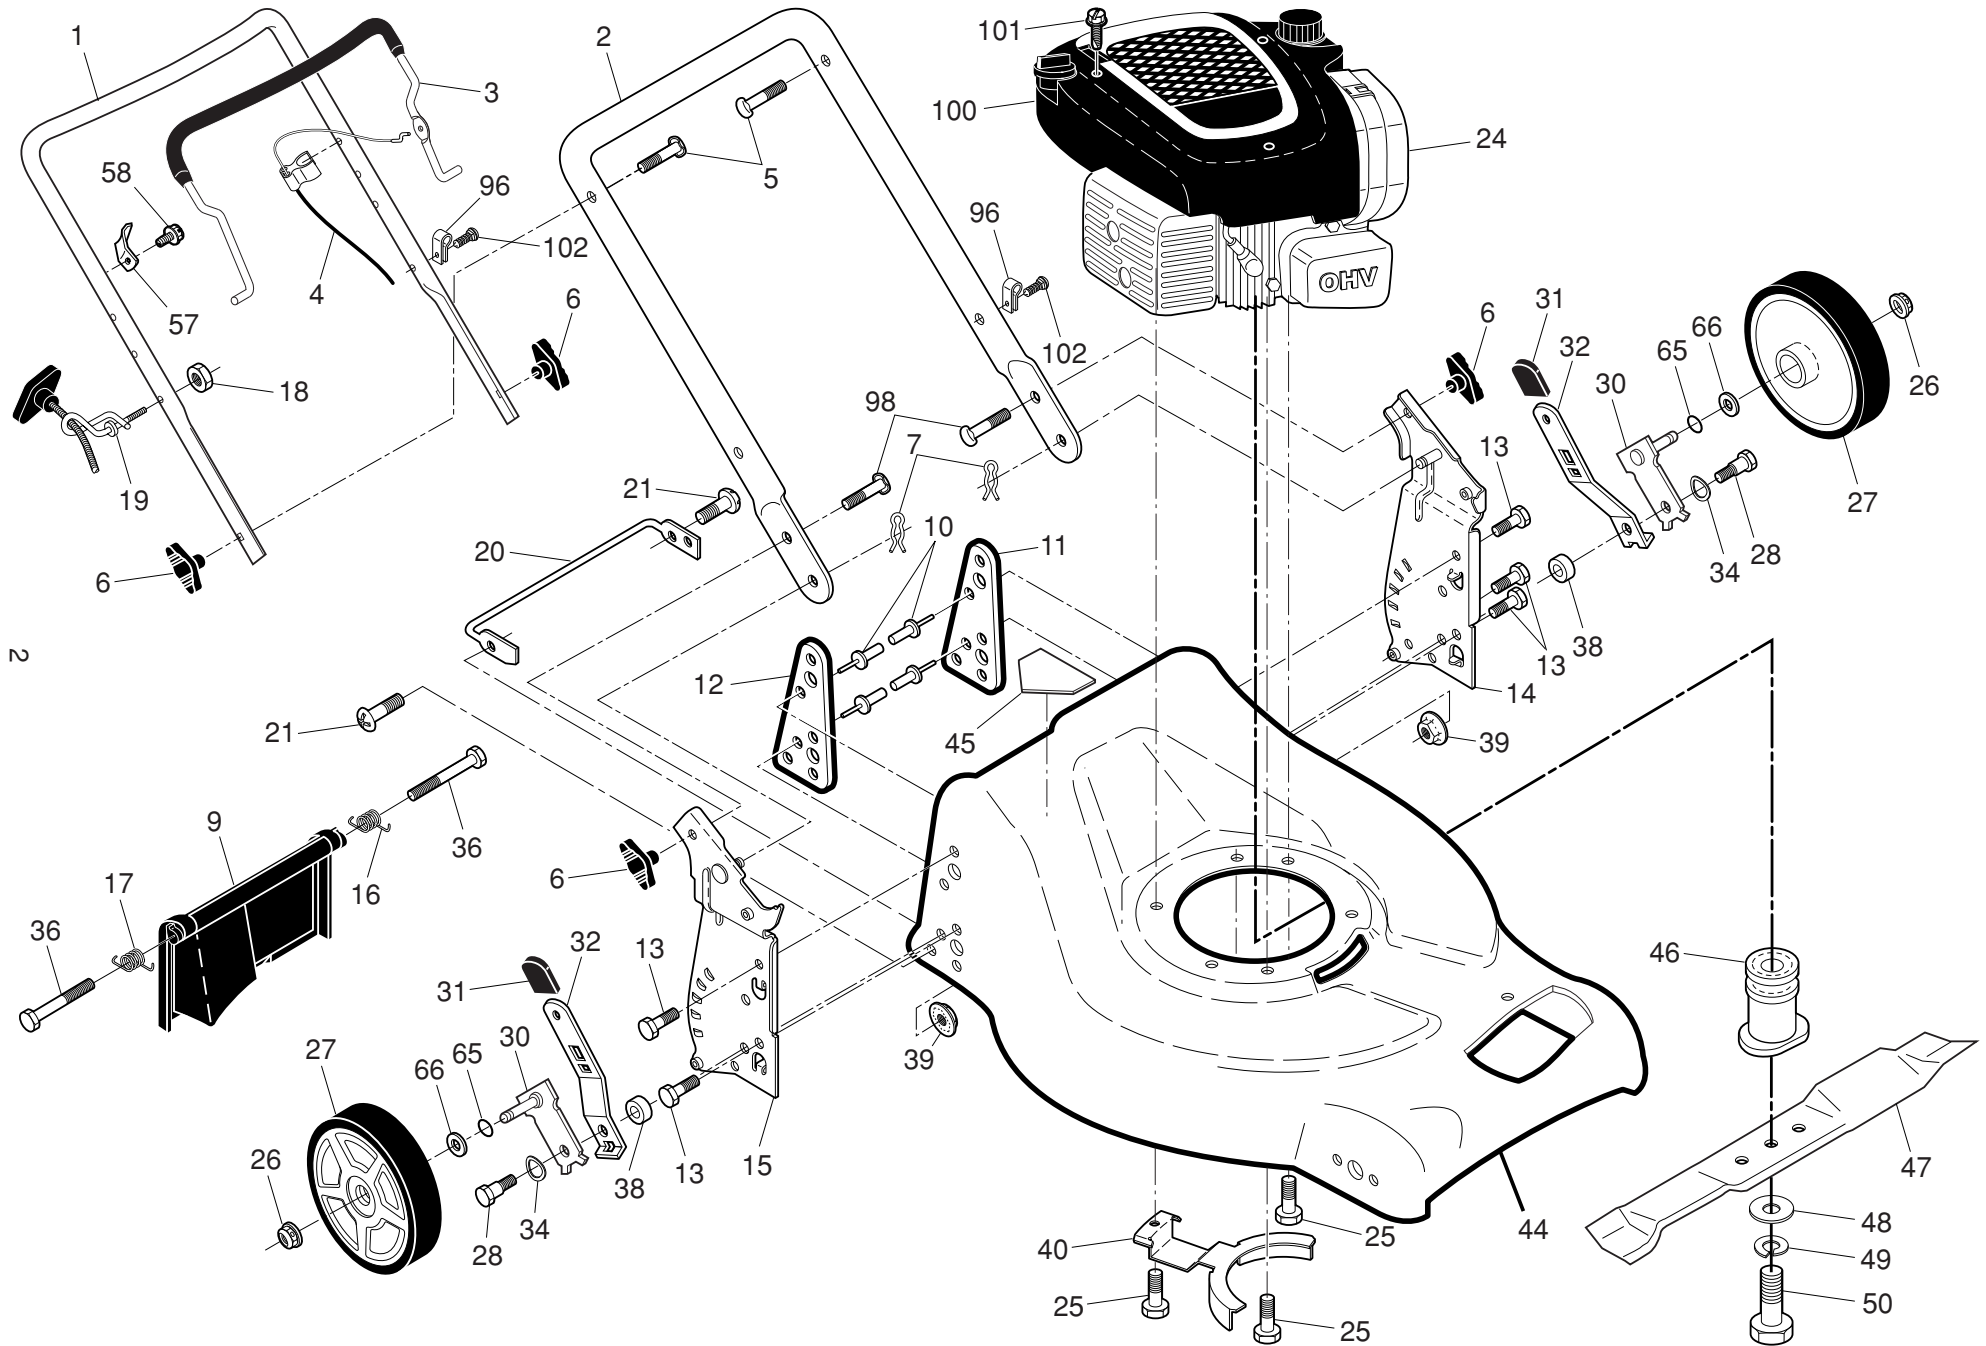

ILLUSTRATED PARTS LIST

MODEL NUMBER M51-140F

PRODUCT NUMBER 961 41 02-71

MFG. ID. NUMBER 96141027101

McCULLOCH ROTARY LAWN MOWER - MODEL NO. M51-140F (96141027101) PRODUCT NO. 961 41 02-71

McCULLOCH ROTARY LAWN MOWER - MODEL NO. M51-140F (96141027101) PRODUCT NO. 961 41 02-71

NOTE: All component dimensions given in U.S. inches. 1 inch = 25.4 mm. **IMPORTANT:** Use only Original Equipment Manufacturer (O.E.M.) replacement parts. Failure to do so could be hazardous, damage your lawn mower and void your warranty.

McCULLOCH ROTARY LAWN MOWER - MODEL NO. M51-140F (96141027101) PRODUCT NO. 961 41 02-71

McCULLOCH ROTARY LAWN MOWER - MODEL NO. M51-140F (96141027101) PRODUCT NO. 961 41 02-71

KEY NO.	PART NO.	DESCRIPTION	KEY NO.	PART NO.	DESCRIPTION
1	585 04 07-02	Drive Control Assembly (Includes Cable)	29	532 19 41-49	V-Belt
7	585 12 31-02	Cable, Drive Control	32	532 44 32-62	Drive Pulley
11	581 00 92-05	Wheel & Tire Assembly, Front (Driven)	33	532 40 91-48	Locknut, Hex
12	812 00 00-58	E-Ring	35	532 43 84-85	Kit, Wheel Adjuster, LH (Includes Knob and Bearing)
13	532 40 38-49	Pinion Assembly	36	532 40 48-33	Gearcase Assembly, Complete
14	581 84 04-01	Dust Cover	38	873 80 04-00	Locknut, Hex 1/4-20
15	532 40 48-45	Pawl, Drive	40	532 40 65-58	Spring
16	532 06 77-25	Washer 1/2 x 1-1/2 x .134	41	532 43 84-86	Kit, Wheel Adjuster, RH (Includes Knob and Bearing)
18	532 08 78-77	Selector Knob	54	580 95 34-04	Grassbag
25	532 43 17-11	Belt Keeper	57	532 41 19-50	Frame, Grassbag
26	532 16 34-09	Screw, Hi-Lo Thread #12 x 5/8			
28	532 43 26-65	Drive Cover Assembly (Includes Mounting Screw and Pushnut)			

5

NOTE: All component dimensions given in U.S. inches. 1 inch = 25.4 mm. **IMPORTANT:** Use only Original Equipment Manufacturer (O.E.M.) replacement parts. Failure to do so could be hazardous, damage your lawn mower and void your warranty.