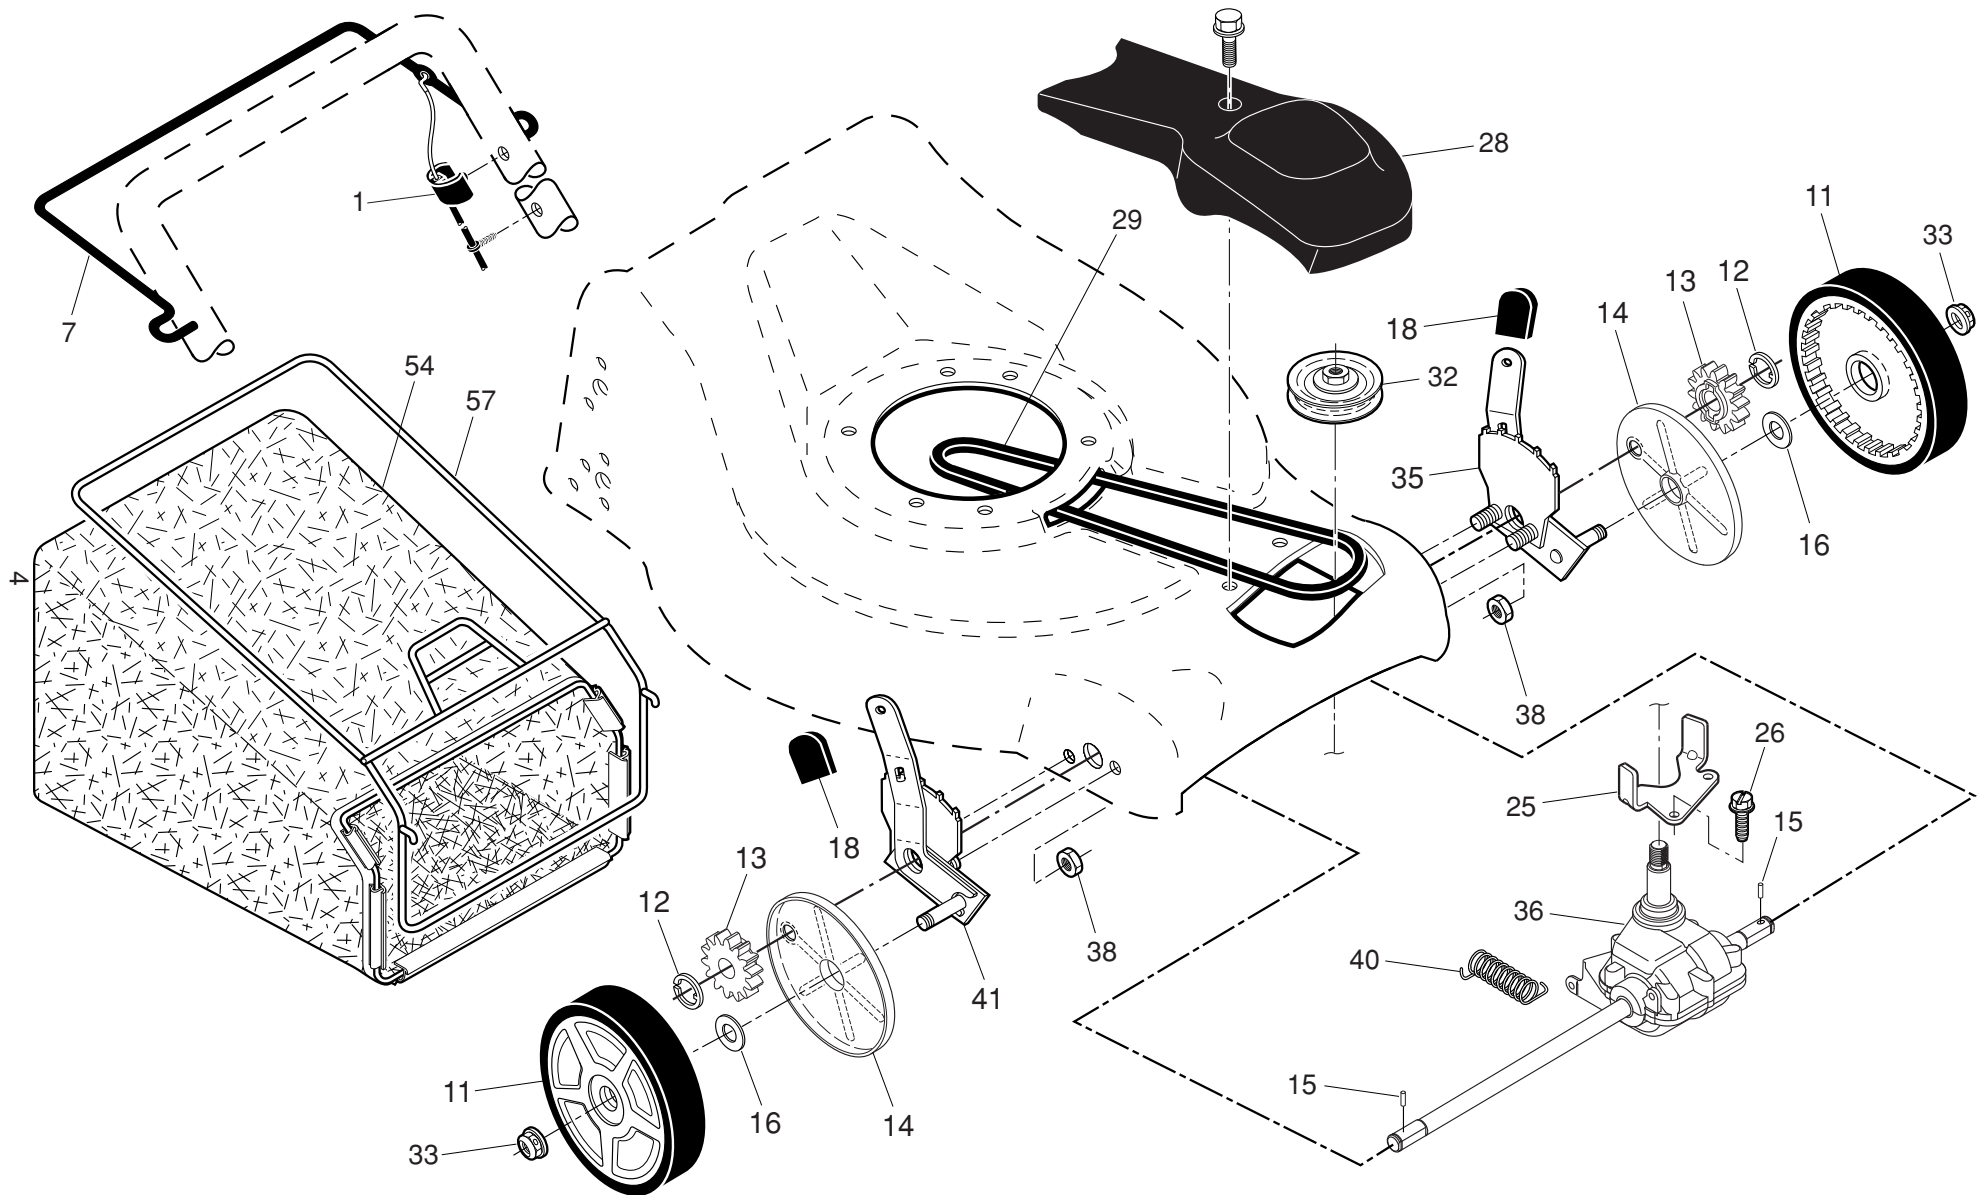

McCULLOCH ROTARY LAWN MOWER - MODEL NO. M51-140F (96141027101) PRODUCT NO. 961 41 02-71

McCULLOCH ROTARY LAWN MOWER - MODEL NO. M51-140F (96141027101) PRODUCT NO. 961 41 02-71

KEY NO.	PART NO.	DESCRIPTION	KEY NO.	PART NO.	DESCRIPTION
1	585 04 07-02	Drive Control Assembly (Includes Cable)	29	532 19 41-49	V-Belt
7	585 12 31-02	Cable, Drive Control	32	532 44 32-62	Drive Pulley
11	581 00 92-05	Wheel & Tire Assembly, Front (Driven)	33	532 40 91-48	Locknut, Hex
12	812 00 00-58	E-Ring	35	532 43 84-85	Kit, Wheel Adjuster, LH (Includes Knob and Bearing)
13	532 40 38-49	Pinion Assembly	36	532 40 48-33	Gearcase Assembly, Complete
14	581 84 04-01	Dust Cover	38	873 80 04-00	Locknut, Hex 1/4-20
15	532 40 48-45	Pawl, Drive	40	532 40 65-58	Spring
16	532 06 77-25	Washer 1/2 x 1-1/2 x .134	41	532 43 84-86	Kit, Wheel Adjuster, RH (Includes Knob and Bearing)
18	532 08 78-77	Selector Knob	54	580 95 34-04	Grassbag
25	532 43 17-11	Belt Keeper	57	532 41 19-50	Frame, Grassbag
26	532 16 34-09	Screw, Hi-Lo Thread #12 x 5/8			
28	532 43 26-65	Drive Cover Assembly (Includes Mounting Screw and Pushnut)			

5

NOTE: All component dimensions given in U.S. inches. 1 inch = 25.4 mm. **IMPORTANT:** Use only Original Equipment Manufacturer (O.E.M.) replacement parts. Failure to do so could be hazardous, damage your lawn mower and void your warranty.