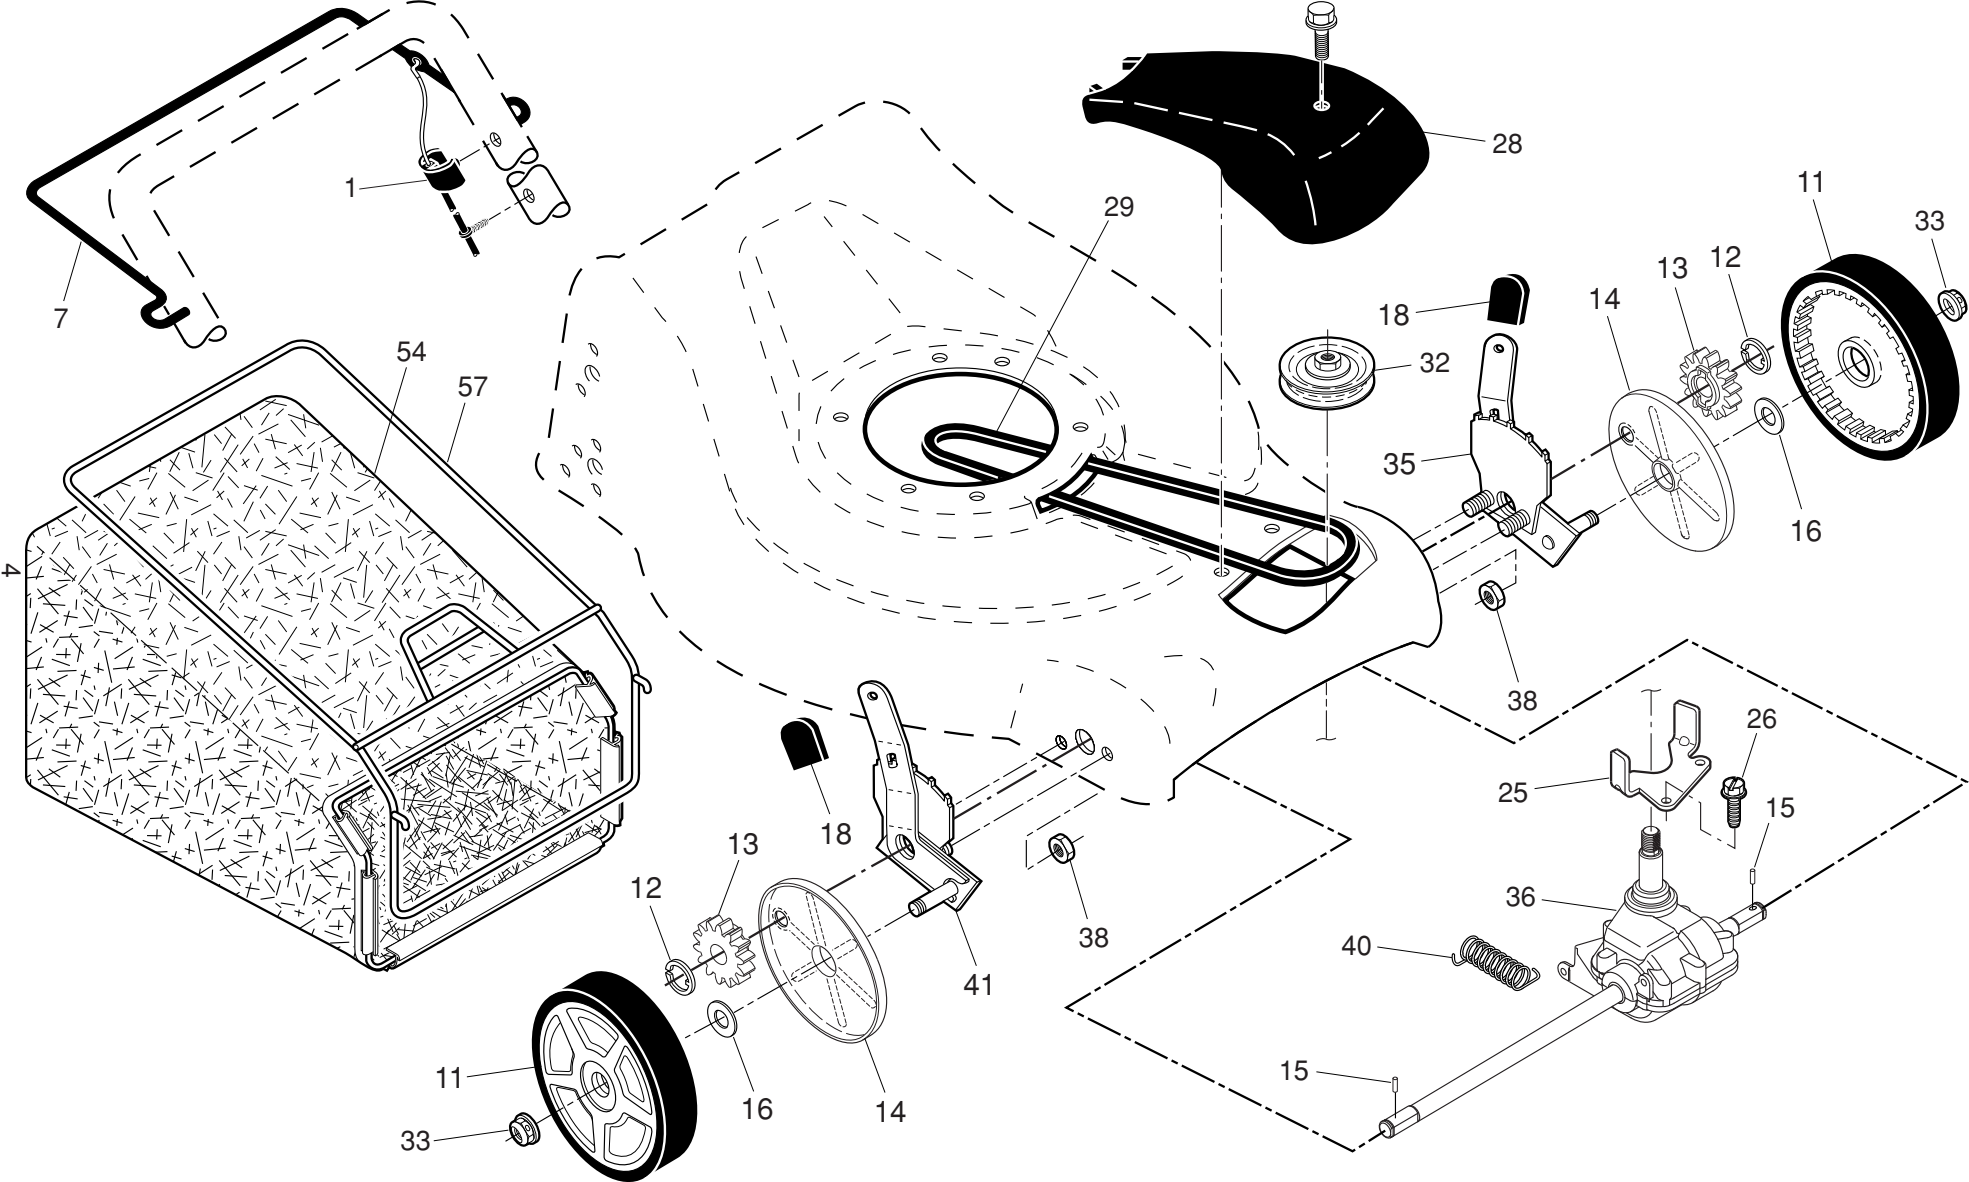

McCULLOCH ROTARY LAWN MOWER - MODEL NO. M53-170WFP (96141027800) PRODUCT NO. 961 41 02-78

McCULLOCH ROTARY LAWN MOWER - MODEL NO. M53-170WFP (96141027800) PRODUCT NO. 961 41 02-78

KEY NO.	PART NO.	DESCRIPTION	KEY NO.	PART NO.	DESCRIPTION
1	581 07 69-01	Drive Control Assembly (Includes Cable)	29	532 19 41-49	V-Belt
7	580 65 93-02	Control Bar, Drive	32	532 44 32-62	Drive Pulley
11	581 00 92-05	Wheel & Tire Assembly, Front (Driven)	33	532 40 91-48	Locknut, Hex
12	812 00 00-58	E-Ring	35	532 43 84-85	Kit, Wheel Adjuster, LH (Includes Knob and Bearing)
13	532 40 38-49	Pinion Assembly	36	532 40 48-33	Gearcase Assembly, Complete
14	581 84 04-01	Dust Cover	38	873 80 04-00	Locknut, Hex 1/4-20
15	532 40 48-45	Pawl, Drive	40	532 40 65-58	Spring
16	532 06 77-25	Washer 1/2 x 1-1/2 x .134	41	532 43 84-86	Kit, Wheel Adjuster, RH (Includes Knob and Bearing)
18	532 08 78-77	Selector Knob	54	580 95 34-04	Grassbag
25	532 43 17-11	Belt Keeper	57	532 41 19-50	Frame, Grassbag
26	532 16 34-09	Screw, Hi-Lo Thread #12 x 5/8			
28	532 43 26-62	Drive Cover Assembly (Includes Mounting Screw and Pushnut)			

5

NOTE: All component dimensions given in U.S. inches. 1 inch = 25.4 mm. **IMPORTANT:** Use only Original Equipment Manufacturer (O.E.M.) replacement parts. Failure to do so could be hazardous, damage your lawn mower and void your warranty.