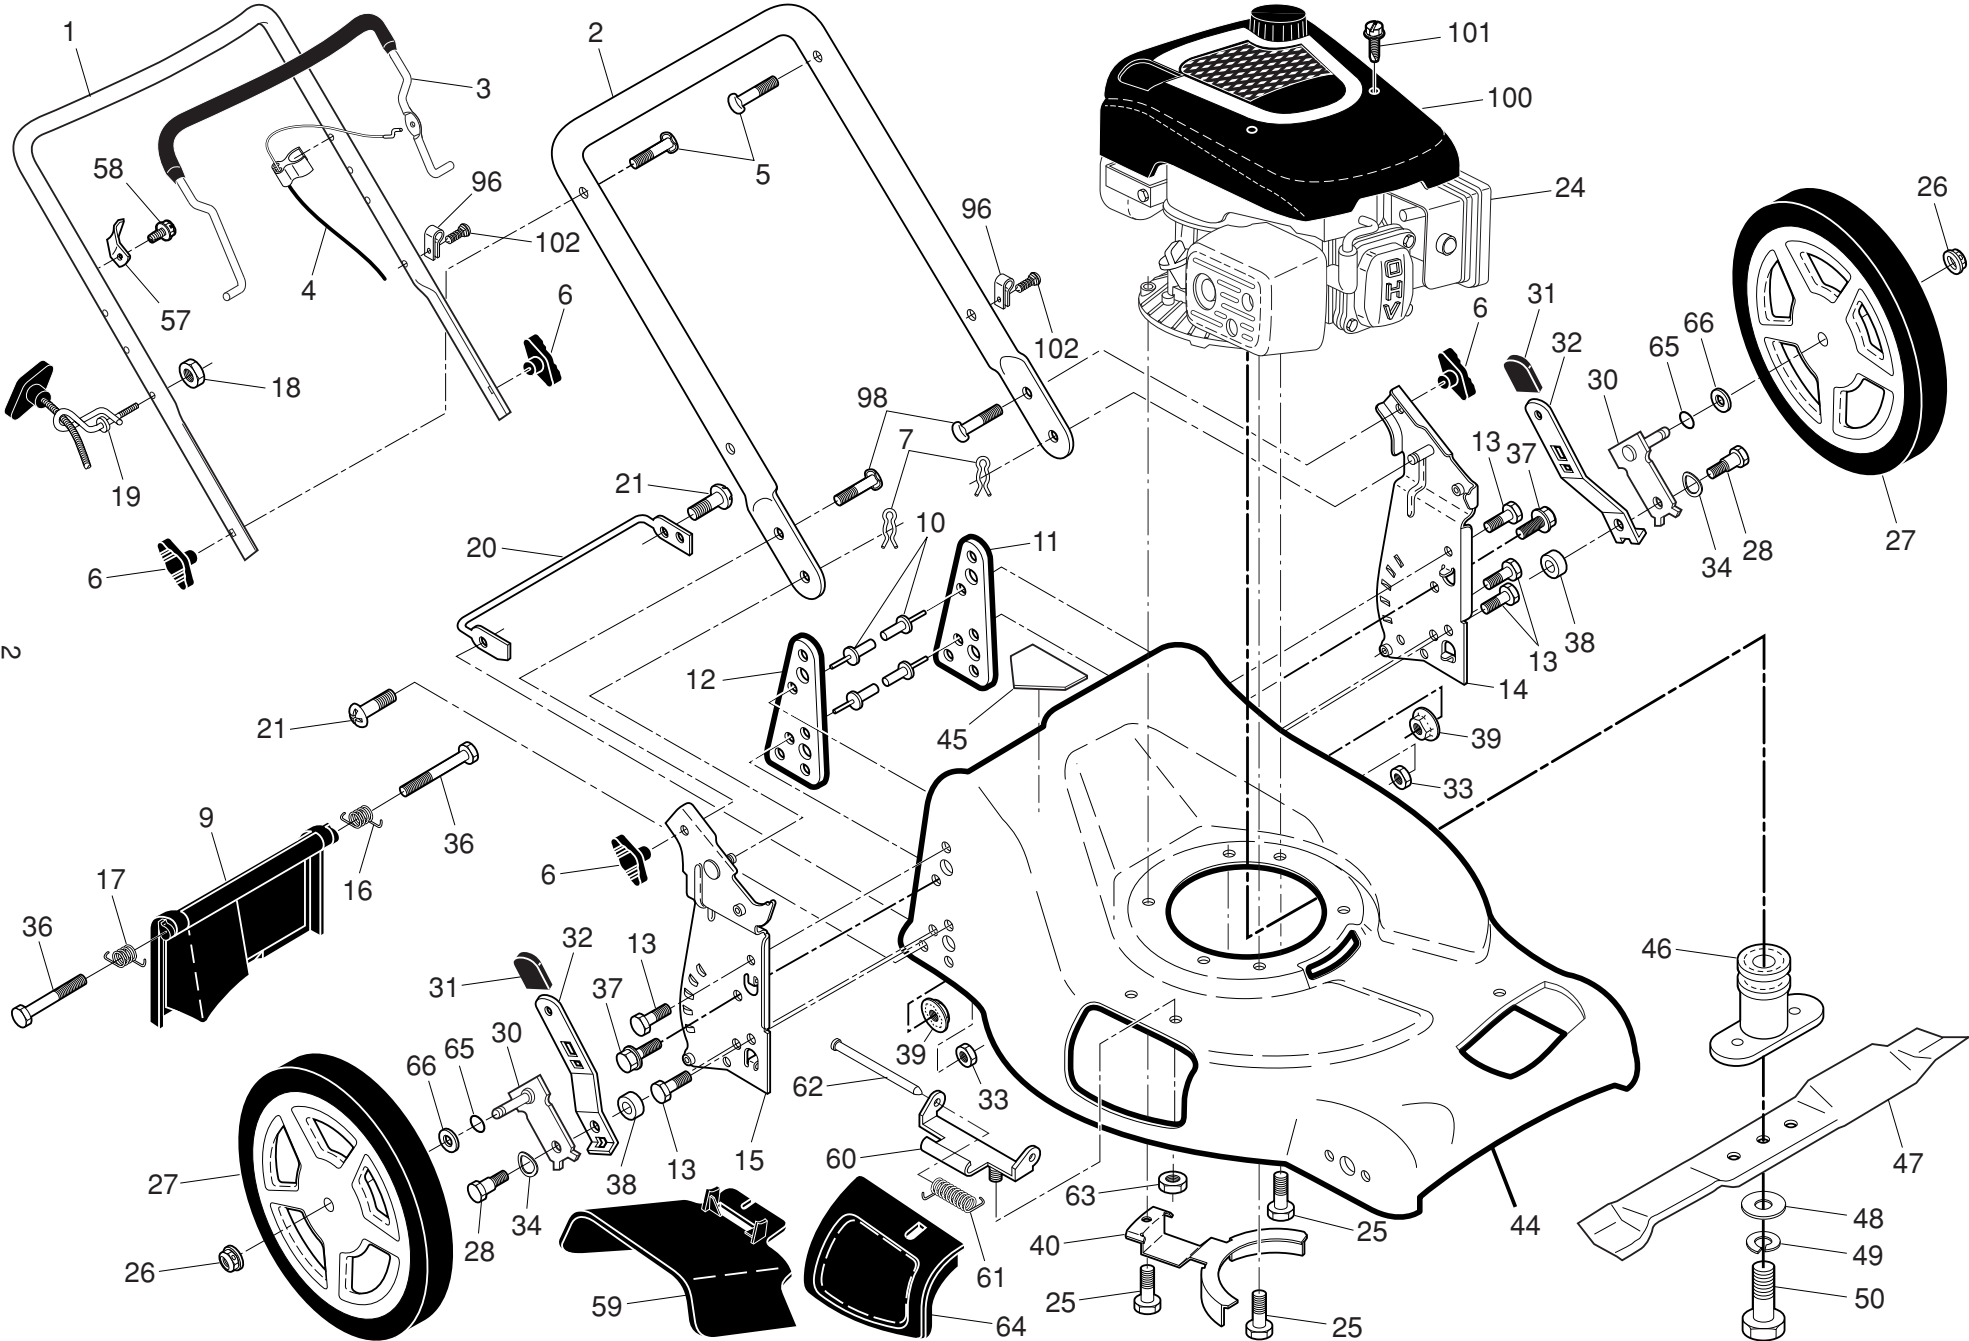

McCULLOCH ROTARY LAWN MOWER - MODEL NO. M53-170WFP (96141027800) PRODUCT NO. 961 41 02-78

McCULLOCH ROTARY LAWN MOWER - MODEL NO. M53-170WFP (96141027800) PRODUCT NO. 961 41 02-78

KEY NO.	PART NO.	DESCRIPTION	KEY NO.	PART NO.	DESCRIPTION
1	580 63 87-02	Upper Handle	37	874 78 05-12	Thread Cutting Screw w/Sems 5/16-18 x 3/4
2	532 43 45-14	Lower Handle	38	532 40 16-29	Spacer
3	580 84 91-04	Control Bar, Molded	39	532 15 53-77	Nut, Hex, Flanged 5/16-18
4	532 42 40-33	Engine Zone Control Cable	40	532 43 50-59	Belt Keeper
5	532 19 15-74	Handle Bolt	44	532 40 92-65	Kit, Lawn Mower Housing (Includes Key Numbers 10, 11, 12 and 45)
6	532 19 19-38	Handle Knob	45	532 18 21-66	Danger Decal
7	532 05 17-93	Hairpin Cotter	46	532 43 22-79	Blade Adapter / Pulley
9	532 40 69-85	Rear Door	47	532 19 93-77	Blade, 21"
10	532 12 84-15	Pop Rivet	48	532 85 10-74	Hardened Washer
11	532 41 05-40	Support Bracket, LH	49	532 85 02-63	Helical Washer 3/8-24 x 1-3/8 Grade 8
12	532 41 05-42	Support Bracket, RH	50	532 18 17-12	Hex Head Machine Screw 3/8-24 x 1-3/8 Grade 8
13	817 06 04-10	Screw 1/4-20 x 5/8	57	532 43 00-34	Upstop Bracket
14	532 43 45-13	Handle Bracket Assembly, LH	58	532 17 88-48	Screw, Hex Washer Head #10-16 x 5/8
15	532 43 45-12	Handle Bracket Assembly, RH	59	532 17 50-71	Discharge Deflector
16	532 40 54-17	Spring, Rear Door, LH	60	532 17 57-35	Hinge Bracket
17	532 40 54-18	Spring, Rear Door, RH	61	532 19 30-00	Hinge Spring
18	532 13 20-04	Nut, Hex	62	532 17 56-50	Hinge Rod
19	532 19 47-88	Rope Guide	63	873 80 04-00	Nut, Hex
20	532 43 61-19	Foot Guard, C.E.	64	532 17 50-66	Mulcher Door
21	817 49 04-16	Screw, Tapping 1/4-20 x 1/2	65	532 19 74-80	O-Ring
24	581 04 40-01	Engine, Rato, Model Number RV170 (See Breakdown)	66	532 08 83-48	Washer, Flat
25	532 15 04-06	Hex Head Thread Rolling Screw 3/8-16 x 1-1/8	96	532 19 79-91	Clip, Cable
26	532 40 91-49	Hex Flange Nut	98	872 25 05-05	Bolt, Carriage
27	581 01 03-05	Wheel & Tire Assembly, Rear, 12"	100	580 29 06-01	Shroud, Engine
28	532 40 16-38	Shoulder Bolt 5/16-18 x .33	101	580 77 53-01	Screw, Mounting, Engine Shroud
30	532 41 31-41	Axle Arm Assembly, Rear	102	532 42 81-24	Fastener, Push
31	532 08 78-77	Selector Knob	--	532 19 97-32	Decal, Warning (not shown)
32	532 40 98-89	Selector Spring	--	115 53 83-20	Operator's Manual, European
33	873 80 05-00	Nut, Hex 5/16-18	--	115 53 83-10	Operator's Manual, Scandinavian
34	532 40 16-30	Washer, Curved, Cylindrical	--	115 53 83-50	Operator's Manual, East Bloc
36	532 18 41-93	Bolt	--	115 53 83-40	Operator's Manual, Baltic

NOTE: All component dimensions given in U.S. inches. 1 inch = 25.4 mm. **IMPORTANT:** Use only Original Equipment Manufacturer (O.E.M.) replacement parts. Failure to do so could be hazardous, damage your lawn mower and void your warranty.