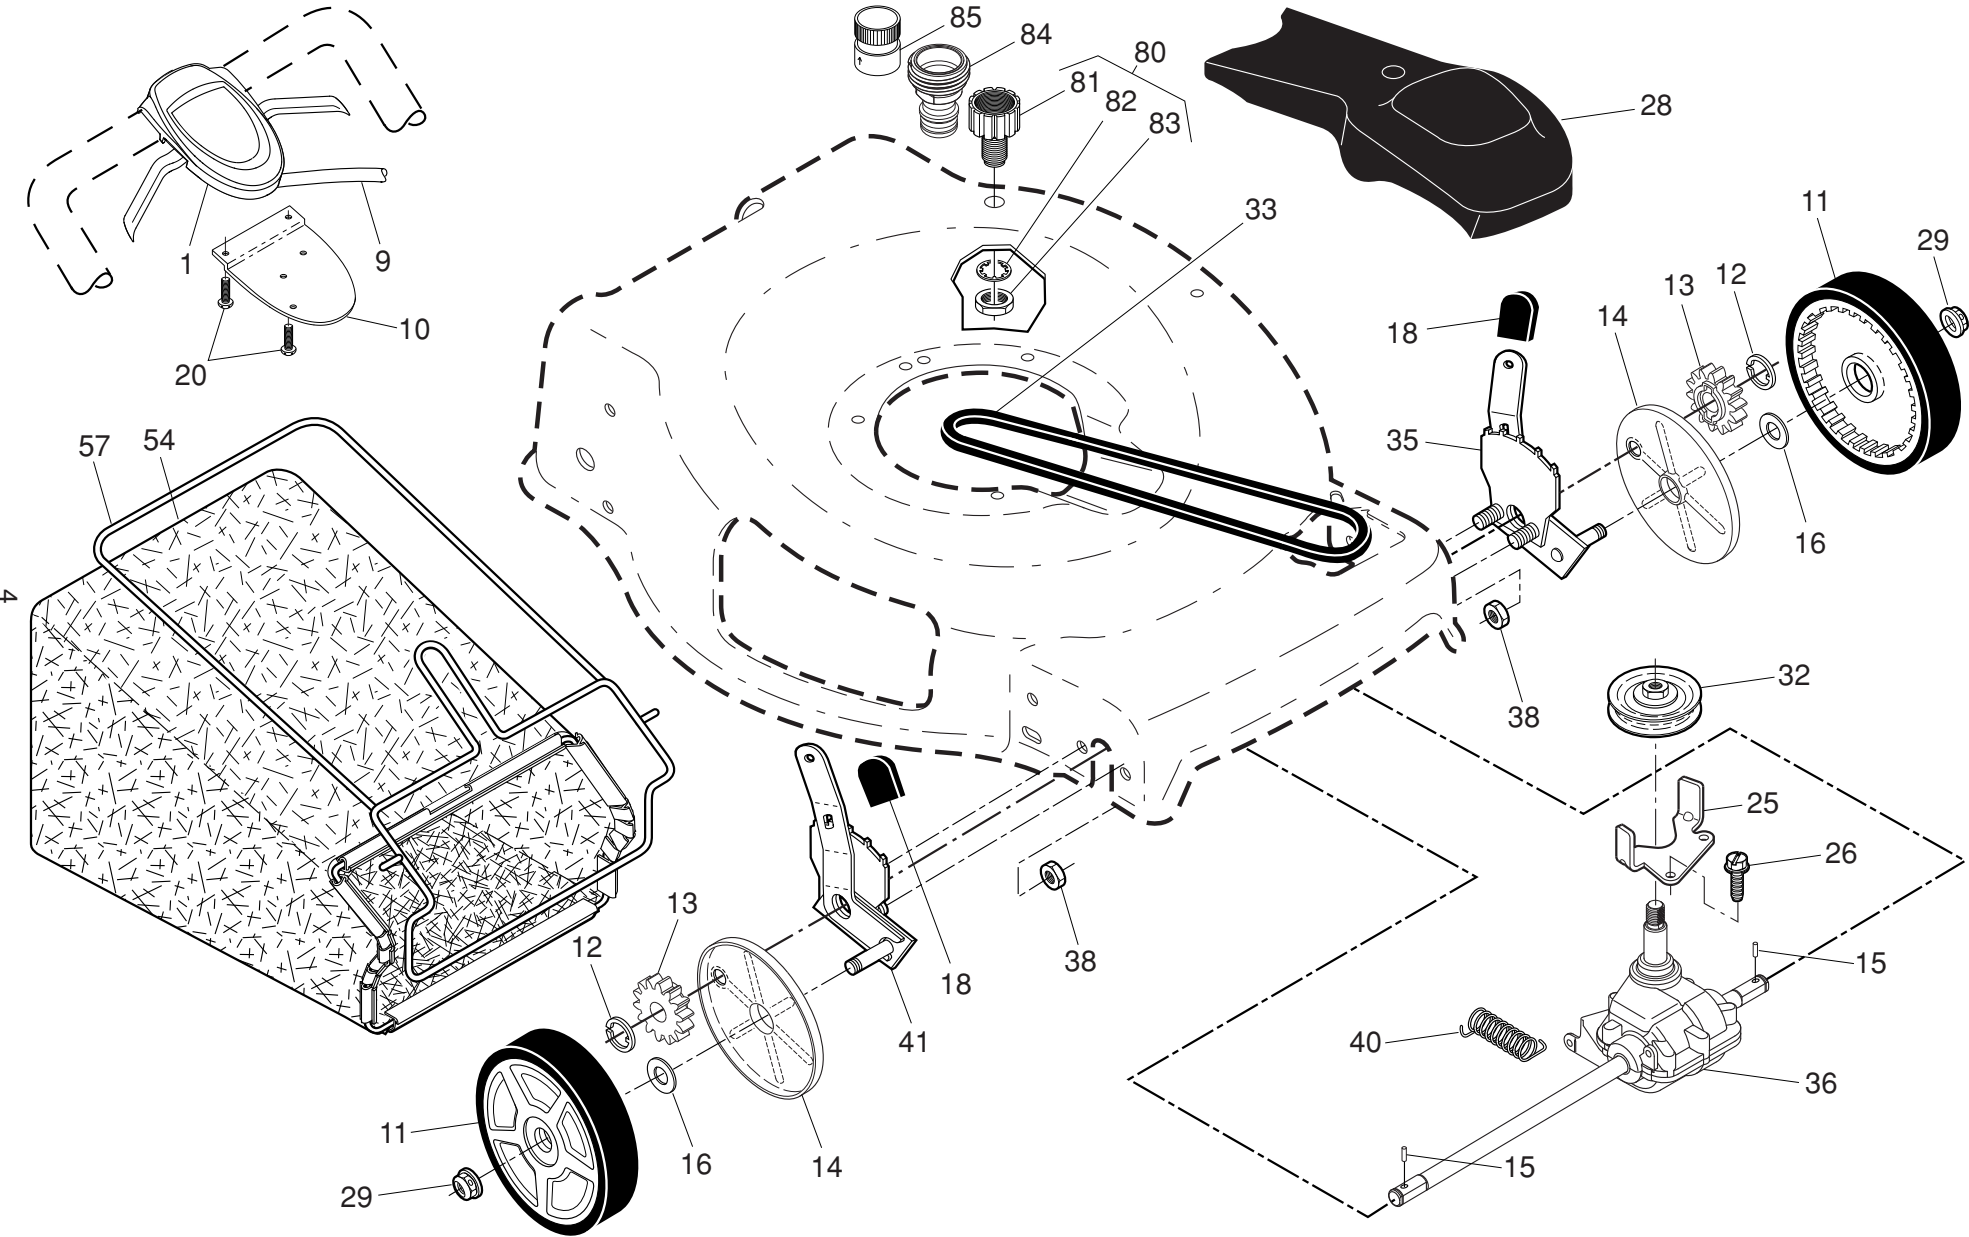

McCULLOCH ROTARY LAWN MOWER - MODEL NO. M56-170AWFPX (96141026300) PRODUCT NO. 961 41 02-63

McCULLOCH ROTARY LAWN MOWER - MODEL NO. M56-170AWFPX (96141026300) PRODUCT NO. 961 41 02-63

KEY NO.	PART NO.	DESCRIPTION	KEY NO.	PART NO.	DESCRIPTION
1	579 70 89-22	Drive Control Assembly (Includes Cable)	29	532 40 91-48	Locknut, Hex
9	532 43 16-49	Cable, Drive Control	32	532 44 32-62	Drive Pulley
10	532 43 27-90	Mounting Braacket, Drive Control	33	532 42 66-09	V-Belt
11	581 00 92-05	Wheel & Tire Assembly, Front	35	532 43 11-44	Kit, Wheel Adjuster, Front, LH
12	812 00 00-58	E-Ring	36	532 42 46-57	Gear Case Assembly, Complete
13	532 40 38-49	Pinion	38	532 19 17-30	Locknut, Hex 1/4-20
14	581 84 04-01	Dust Cover	40	532 40 65-58	Spring
15	532 40 48-45	Pawl, Drive	41	532 43 11-42	Kit, Wheel Adjuster, Front, RH
16	532 06 77-25	Washer, Flat 3/8	54	580 94 73-06	Grassbag
18	532 08 78-77	Selector Knob	57	532 41 99-51	Frame, Grassbag
20	532 18 16-98	Screw	80	532 42 11-14	Water Washout Assembly
25	532 43 17-11	Belt Keeper	81	532 41 97-35	Fitting, Water Washout
26	532 16 34-09	Screw, Hi-Lo Thread #12 x 5/8	82	532 41 55-85	Washer, Lock, Internal Tooth
28	580 99 20-01	Drive Cover Assembly (Includes Mounting Screw and Pushnut)	83	532 41 55-86	Locknut, Hex, with O-Ring
			84	532 43 20-66	Adapter, Water Washout
			85	532 41 64-05	Adapter, Quick-Connect Coupling

NOTE: All component dimensions given in U.S. inches. 1 inch = 25.4 mm

IMPORTANT: Use only Original Equipment Manufacturer (O.E.M.) replacement parts. Failure to do so could be hazardous, damage your lawn mower and void your warranty.