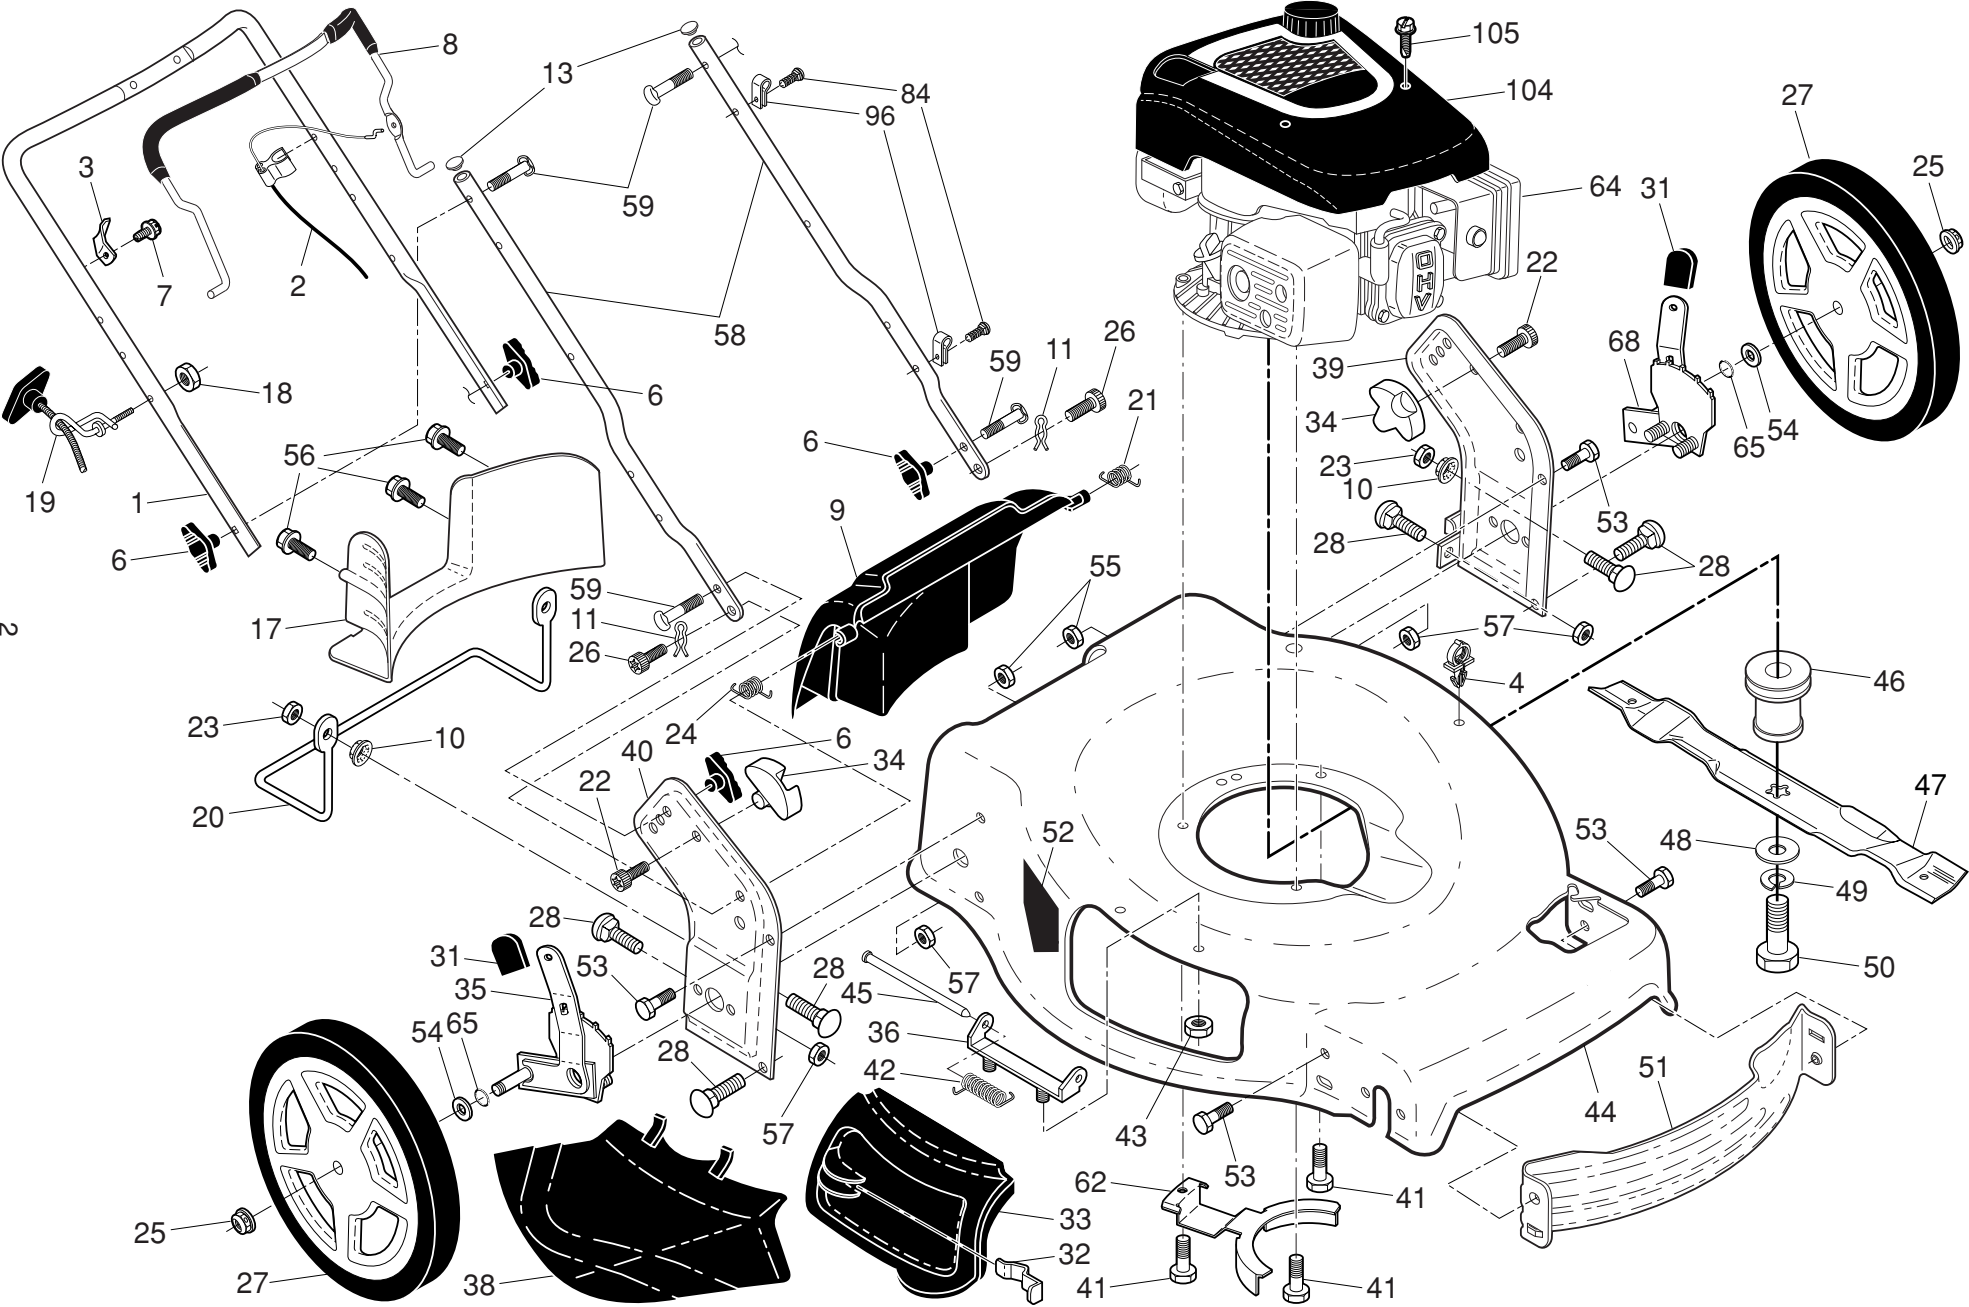

ILLUSTRATED PARTS LIST

MODEL NUMBER M56-170AWFPX

PRODUCT NUMBER 961 41 02-63

MFG. ID. NUMBER 96141026300

McCULLOCH ROTARY LAWN MOWER - MODEL NO. M56-170AWFPX (96141026300) PRODUCT NO. 961 41 02-63

McCULLOCH ROTARY LAWN MOWER - MODEL NO. M56-170AWFPX (96141026300) PRODUCT NO. 961 41 02-63

NOTE: All component dimensions given in U.S. inches. 1 inch = 25.4 mm

IMPORTANT: Use only Original Equipment Manufacturer (O.E.M.) replacement parts. Failure to do so could be hazardous, damage your lawn mower and void your warranty.