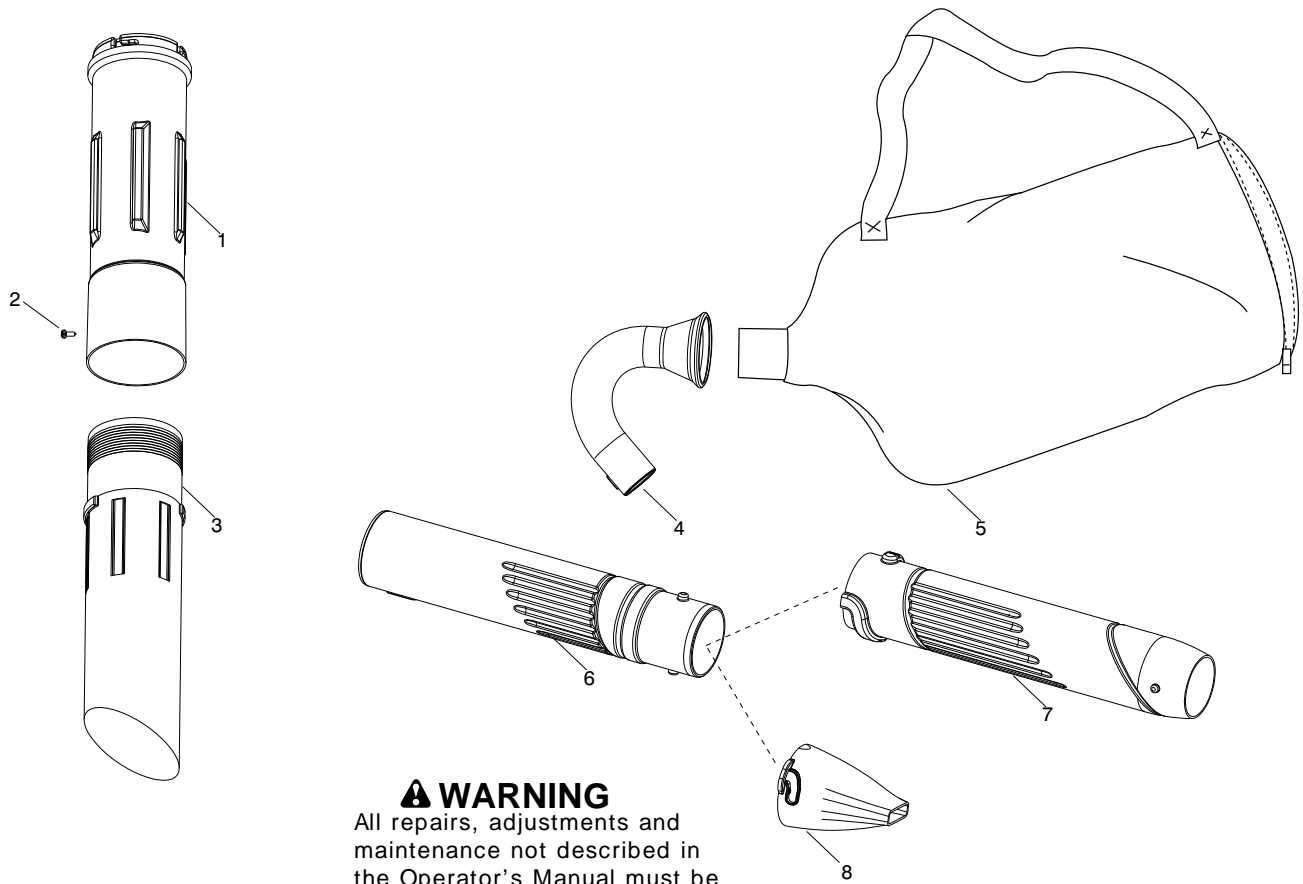

**⚠ WARNING**  
All repairs, adjustments and maintenance not described in the Operator's Manual must be performed by Qualified Service Personnel.

Ref.	Part No.	Description	Ref.	Part No.	Description
1.	525592801	Assy - Muffler (Incl. 2,3,4,5)	24.	545081865	Kit - Assy. Connecting Rod
2.	530015241	Screw	25.	545158001	Module - Ignition
3.	545081845	Kit - Spark Screen	26.	530016357	Screw
4.	530058982	Bolt	27.	545127601	Assy - Wire Harness
5.	----	Gasket (Ref.#40)	28.	----	O-Ring (Ref.#40)
6.	545115301	Cylinder	29.	530015828	Washer
7.	530015953	Bolt	30.	530054115	Assy - Flywheel
8.	952030249	Spark Plug (RCJ-6Y)	31.	530015941	Retainer - Crankshaft
9.	545084901	Adapter - Carb.	32.	530055728	Bearing - Outer
10.	530016441	Screw	33.	530019264	Seal
11.	545115501	Linkage - Throttle	34.	530032125	Bearing - Inner
12.	545081855	Kit - Carb. Assy (WT875A) (Incl. 13,18)	35.	530012582	Assy - Crankcase (Incl. 32,33,34)
13.	545157103	Lever - Choke (Red)	36.	579012701	Assy - Crankcase & Crankshaft (Incl. 31,35)
14.	545112602	Base - Airbox	37.	----	O-Ring (Ref.#38,40)
15.	530016429	Screw	38.	530057954	Assy - Rear Plug (Incl. 37)
16.	545116801	Filter	39.	530016386	Screw
17.	545112702	Cover - Air Box Filter	40.	545081832	Kit - Gasket (Incl. 5,19,20,28,37)
18.	530035497	Bulb - Purge (walbro 188-16)			
19.	----	Gasket (Ref.#40)			
20.	----	O-Ring (Ref.#40)			
21.	545081864	Kit - Piston / Connecting Rod (Incl. 22,23,24)			
22.	545154009	Ring - Piston			
23.	530015162	Retainer - Wrist Pin			

✓ = New Part Number For This IPL

★ = Refer to the Service Reference Indicated for more information.(Located at the END of the IPL)

Parts List No. 580781201		 <b>McGULLOGH PARTS LIST</b>	<b>MODEL</b> MAC GBV 325 (RoW,EU,AU, RUSS IA)
Date 5/02/12	<b>NEW</b>		<b>NOTE :</b> Illustration may differ from actual model due to design changes.