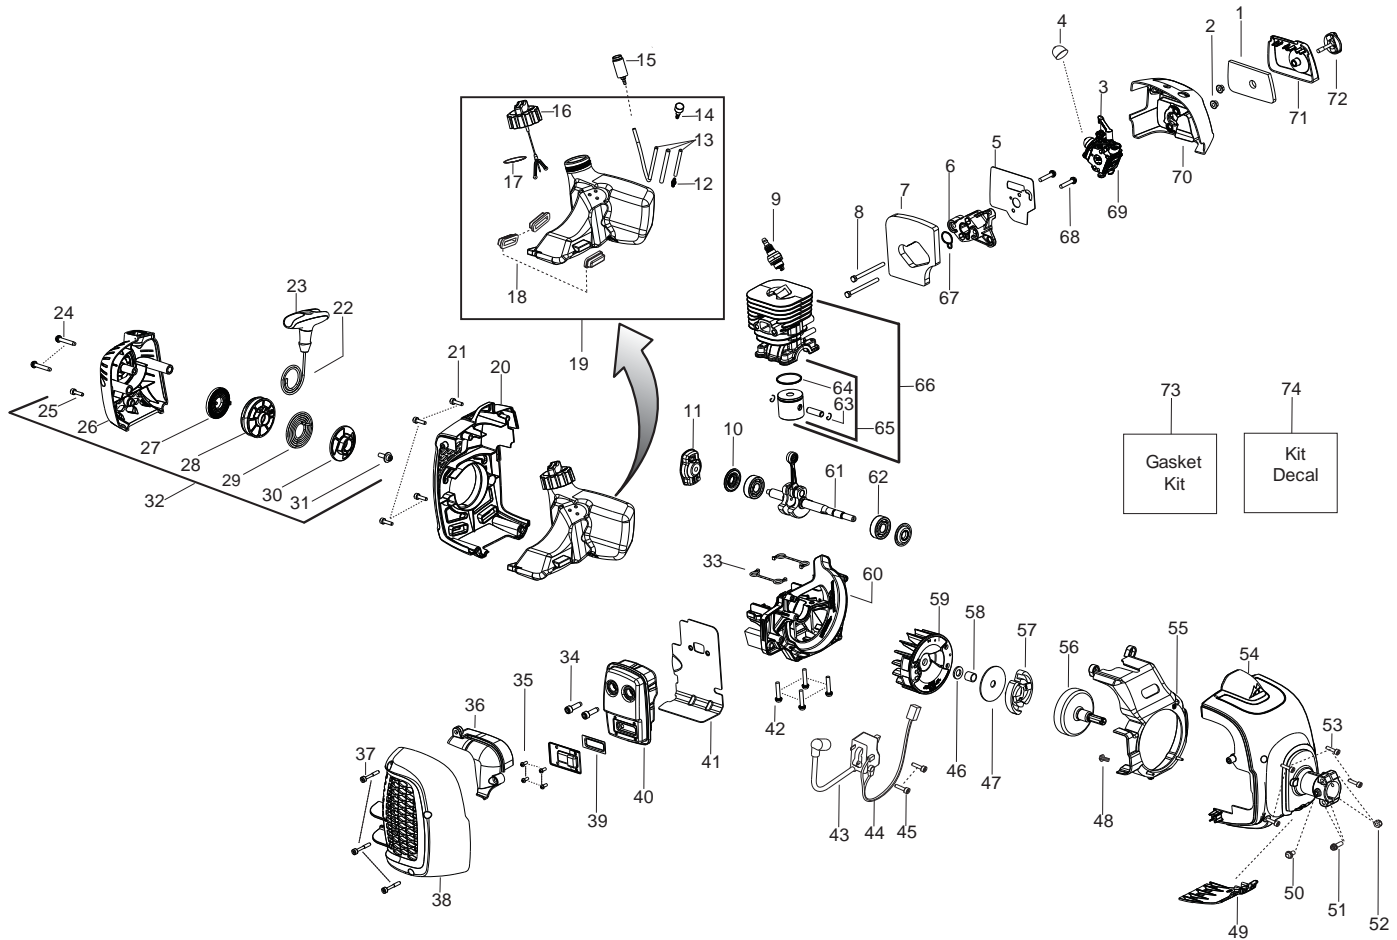

Ref.	Part No.	Description	Ref.	Part No.	Description	Ref.	Part No.	Description
1.	578907401	Assy-Throttle Housing (Incl. 2,3,4,5,6,7,8,9,10,11)	20.	545056601	Clamp - Harness (lower)	41.	575963401	Bracket - Shield
2.	503200735	Screw	21.	530015886	Screw	42.	578160001	Assy. - Bevel Gear(Incl. 36)
3.	574444001	Screw	22.	530058563	Bracket - Clamp	44.	578185101	Washer - Blade Retainer
4.	578333701	Handle - Right (right side)	23.	530015814	Screw	45.	578407201	Washer - Bellville Spring
5.	578907501	Assy - Wire/Throttle Cable	24.	545113301	Clamp - Harness (upper)	46.	521804001	Nut - Flange (LH)
6.	578334001	Lever - Lockout	25.	545024504	Clamp - Handlebar			
7.	578333901	Lever - Throttle	26.	502211201	Clip - Throttle Ret.			
8.	538242540	Spring - Trigger	27.	578428801	Handlebar - Bullhorn			
9.	578334101	Lever - Throttle Advance	28.	530058563	Bracket - Clamp			
10.	578333801	Handle - Right (left side)	29.	530015814	Screw			
11.	503221010	Nut	30.	544845802	Harness w/o warning			
12.	574444001	Screw	31.	579031401	Flexshaft			
13.	578881901	Handle - Left (right side)	32.	578880501	Kit-Shield(Incl. 33,34,40)			
14.	578882201	Handle - Left (left side)	33.	530052286	Limiters - Line			
15.	530015805	Screw	34.	530015814	Screw			
16.	578867501	Nose Cone	35.	530016014	Screw			
17.	579011501	Clip - Cable	36.	580345001	Plug - Grease	502035505		Guard - Transport
18.	579737701	Screw - Ground	37.	578185201	Dust Cup - Blade	530031159		Wrench-Hex
19.	578880401	Kit - Driveshaft (Incl. 31,35,36,39,41,42)	39.	530015775	Screw	579397501		Wrench
			40.	530015771	Screw			

✓ = New Part Number For This IPL

★ = Refer to the Service Reference Indicated for more information.(Located at the END of the IPL)

Parts List No. 578880901		 <b>McGULLOCH</b> ® PARTS LIST	MODEL B28B
Date 3/09/12	NEW		Page: 2
NOTE : Illustration may differ from actual model due to design changes.			