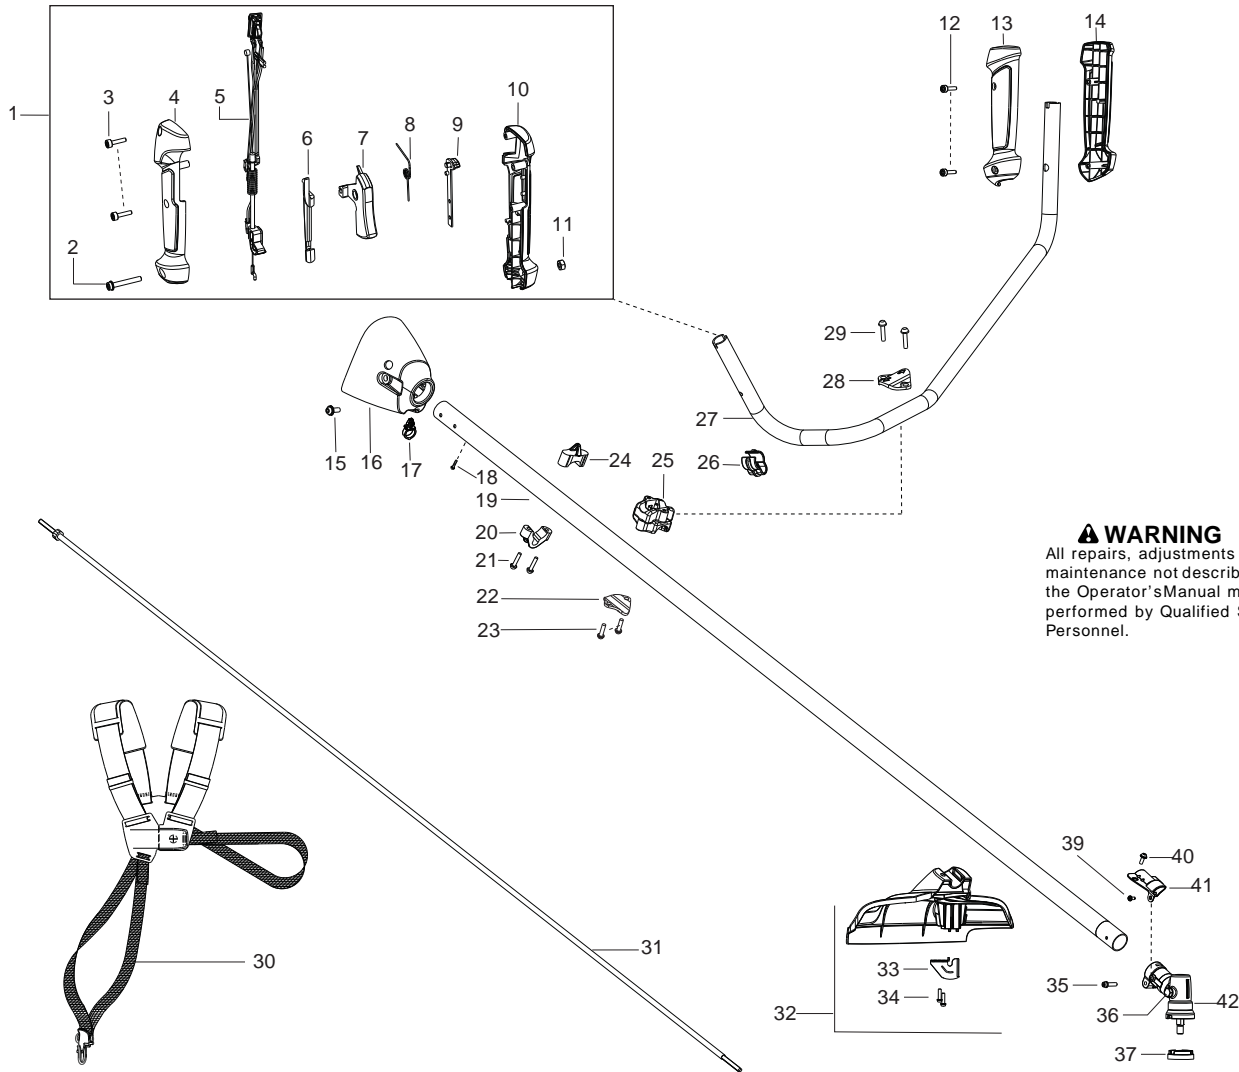

Parts List No. 578880901		McGULLOCH® PARTS LIST	MODEL B28B
Date 3/09/12	NEW		Page: 1

NOTE : Illustration may differ from actual model due to design changes.

⚠ WARNING
All repairs, adjustments and maintenance not described in the Operator's Manual must be performed by Qualified Service Personnel.

Ref.	Part No.	Description	Ref.	Part No.	Description	Ref.	Part No.	Description
1.	578907401	Assy-Throttle Housing (Incl. 2,3,4,5,6,7,8,9,10,11)	20.	545056601	Clamp - Harness (lower)	41.	575963401	Bracket - Shield
2.	503200735	Screw	21.	530015886	Screw	42.	578160001	Assy. - Bevel Gear(Incl. 36)
3.	574444001	Screw	22.	530058563	Bracket - Clamp	44.	578185101	Washer - Blade Retainer
4.	578333701	Handle - Right (right side)	23.	530015814	Screw	45.	578407201	Washer - Bellville Spring
5.	578907501	Assy - Wire/Throttle Cable	24.	545113301	Clamp - Harness (upper)	46.	521804001	Nut - Flange (LH)
6.	578334001	Lever - Lockout	25.	545024504	Clamp - Handlebar			
7.	578333901	Lever - Throttle	26.	502211201	Clip - Throttle Ret.			
8.	538242540	Spring - Trigger	27.	578428801	Handlebar - Bullhorn			
9.	578334101	Lever - Throttle Advance	28.	530058563	Bracket - Clamp			
10.	578333801	Handle - Right (left side)	29.	530015814	Screw			
11.	503221010	Nut	30.	544845802	Harness w/o warning			
12.	574444001	Screw	31.	579031401	Flexshaft			
13.	578881901	Handle - Left (right side)	32.	578880501	Kit-Shield(Incl. 33,34,40)			
14.	578882201	Handle - Left (left side)	33.	530052286	Limiters - Line			
15.	530015805	Screw	34.	530015814	Screw			
16.	578867501	Nose Cone	35.	530016014	Screw			
17.	579011501	Clip - Cable	36.	580345001	Plug - Grease	502035505		Guard - Transport
18.	579737701	Screw - Ground	37.	578185201	Dust Cup - Blade	530031159		Wrench-Hex
19.	578880401	Kit - Driveshaft (Incl. 31,35,36,39,41,42)	39.	530015775	Screw	579397501		Wrench
			40.	530015771	Screw			

✓ = New Part Number For This IPL

★ = Refer to the Service Reference Indicated for more information.(Located at the END of the IPL)