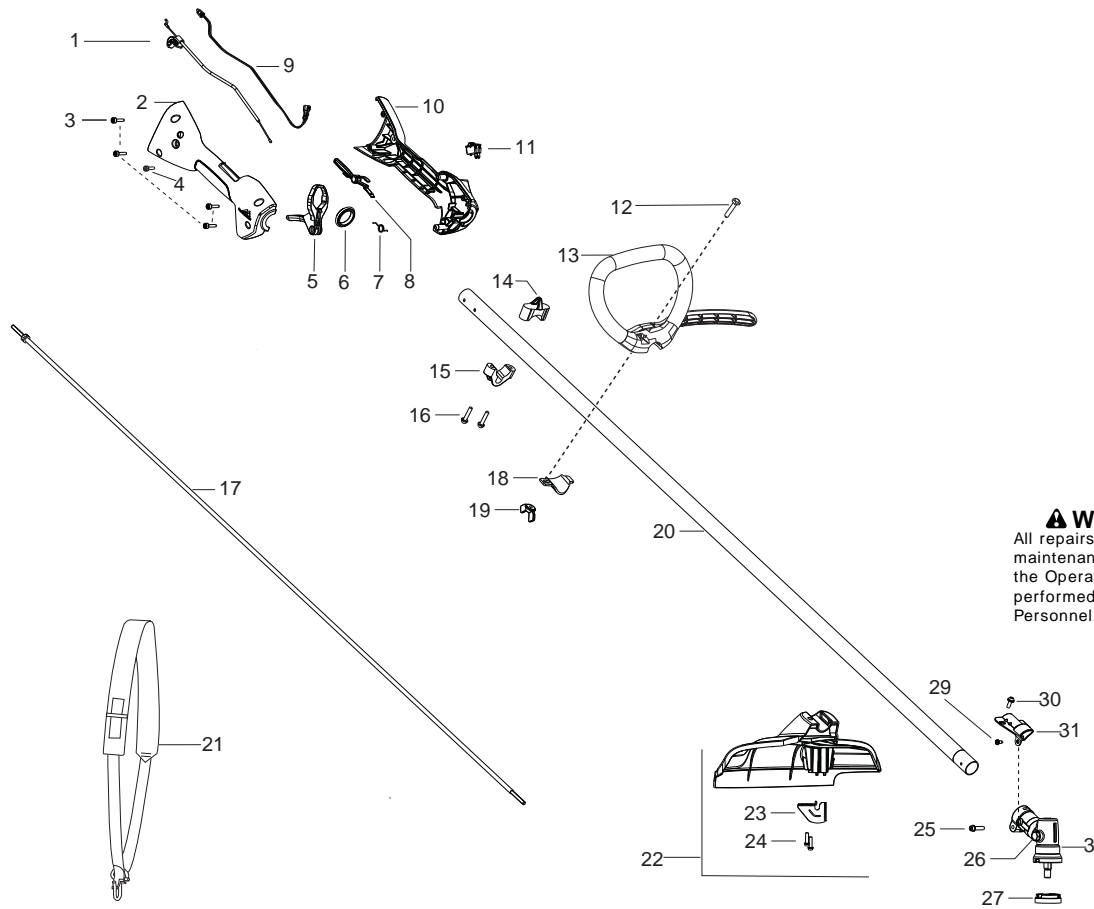

B28 P

Spare parts

Ersatzteile

Pièces détachées

Reserve onderdelen

Repuestos

Reservdelar

Parts List No. 578881001		 McCULLOUGH ® PARTS LIST	MODEL B28P
Date 3/07/12	NEW		NOTE : Illustration may differ from actual model due to design changes.

⚠ WARNING
All repairs, adjustments and maintenance not described in the Operator's Manual must be performed by Qualified Service Personnel.

- 34 — 
- 35 — 
- 36 — 

Ref.	Part No.	Description	Ref.	Part No.	Description	Ref.	Part No.	Description
1.	578773501	Assy-Throttle Cable	22.	578880501	Kit - Combi Shield (Incl. 23, 24, 30)			
2.	574192701	Housing-Throttle - RH	23.	530052286	Limiters - Line			
3.	574444001	Screw	24.	530015814	Screw			
4.	530015805	Screw	25.	530016014	Screw			
5.	574192901	Trigger	26.	580345001	Grease Plug			
6.	574824401	Element - Anti-vibe	27.	578185201	Dust Cup - Blade			
7.	576851701	Spring - Trigger	29.	530015775	Screw			
8.	574192801	Lockout - Throttle	30.	530015771	Screw			
9.	578773701	Assy - Switch Wire	31.	575963401	Bracket - Shield			
10.	574192601	Housing - Throttle - LH	32.	578160001	Assy. - Bevel Gear			
11.	545049309	Switch - Momentary	34.	578185101	Washer - Blade Retainer	502035505		Guard - Transport
12.	530015820	Bolt	35.	578407201	Washer - Belleville spring	530031159		Wrench-Hex
13.	545216001	Assy. - Handle/J-Bar	36.	521804001	Nut - Flange (LH)	579397501		Wrench-Spark Plug
14.	545113301	Harness - Upper						
15.	545056601	Harness - Lower						
16.	530015886	Screw						
17.	579031401	Flexshaft						
18.	530059185	Clamp - Handle						
19.	530016152	Wingnut						
20.	578880401	Kit - Diveshaft (Incl. 17,25,26,29,31,32)						
21.	537216201	Harness - w/o warning						

 = New Part Number For This IPL

 = Refer to the Service Reference Indicated for more information.(Located at the END of the IPL)

Parts List No. 578881001		 McCULLOCH ® PARTS LIST	MODEL B28P
Date 3/07/12	NEW		NOTE : Illustration may differ from actual model due to design changes.