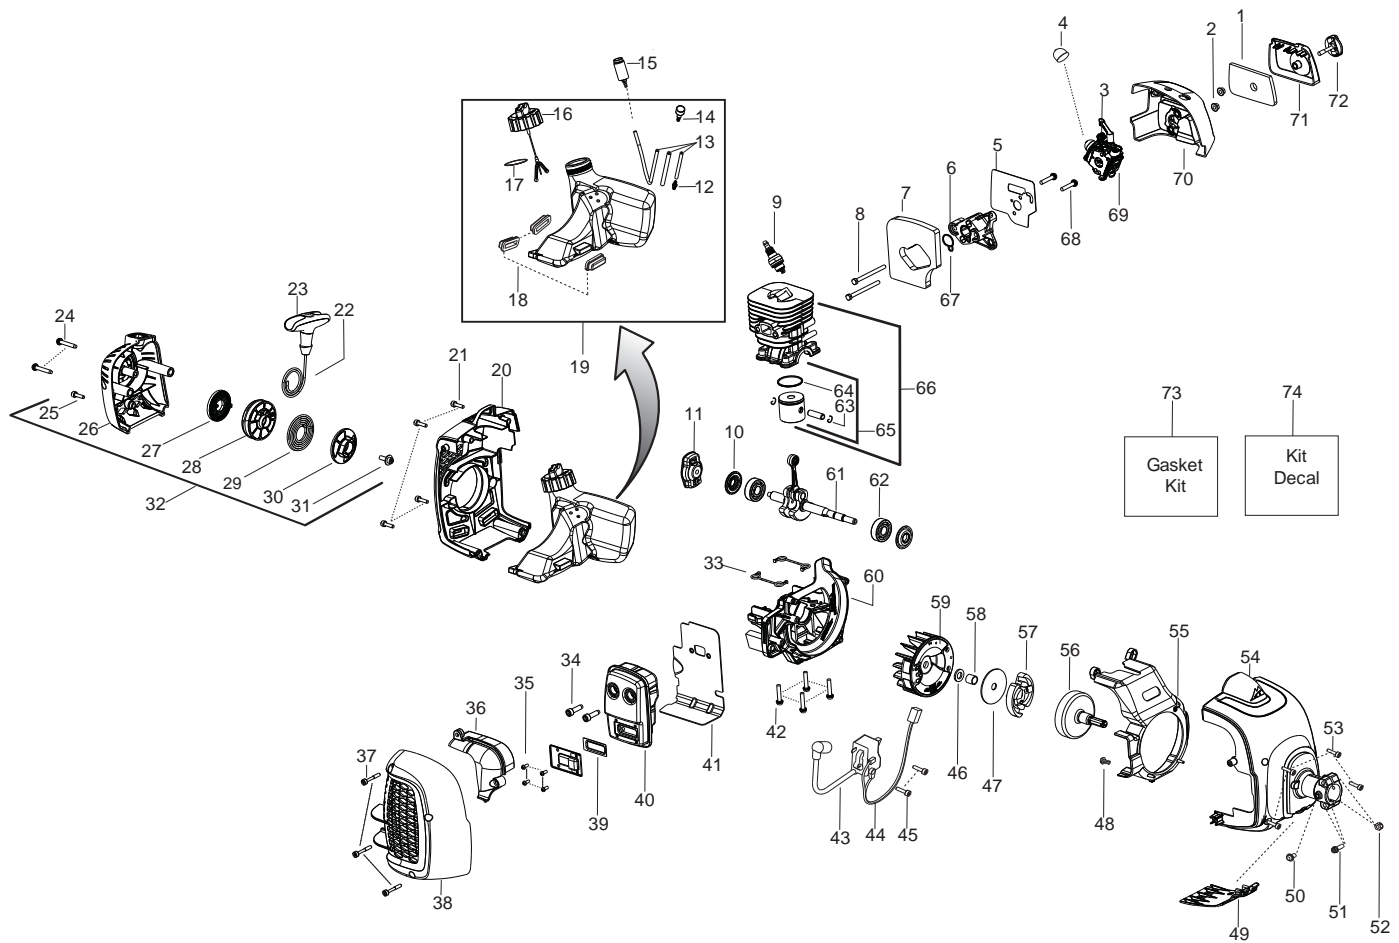

B28 P

Spare parts

Ersatzteile

Pièces détachées

Reserve onderdelen

Repuestos

Reservdelar

Parts List No. 578881001		 McCULLOUGH ® PARTS LIST	MODEL B28P
Date 3/07/12	NEW		NOTE : Illustration may differ from actual model due to design changes.

⚠ WARNING
All repairs, adjustments and maintenance not described in the Operator's Manual must be performed by Qualified Service Personnel.

- 34 — 
- 35 — 
- 36 — 

Ref.	Part No.	Description	Ref.	Part No.	Description	Ref.	Part No.	Description
1.	578773501	Assy-Throttle Cable	22.	578880501	Kit - Combi Shield (Incl. 23, 24, 30)			
2.	574192701	Housing-Throttle - RH	23.	530052286	Limiters - Line			
3.	574444001	Screw	24.	530015814	Screw			
4.	530015805	Screw	25.	530016014	Screw			
5.	574192901	Trigger	26.	580345001	Grease Plug			
6.	574824401	Element - Anti-vibe	27.	578185201	Dust Cup - Blade			
7.	576851701	Spring - Trigger	29.	530015775	Screw			
8.	574192801	Lockout - Throttle	30.	530015771	Screw			
9.	578773701	Assy - Switch Wire	31.	575963401	Bracket - Shield			
10.	574192601	Housing - Throttle - LH	32.	578160001	Assy. - Bevel Gear			
11.	545049309	Switch - Momentary	34.	578185101	Washer - Blade Retainer	502035505		Guard - Transport
12.	530015820	Bolt	35.	578407201	Washer - Belleville spring	530031159		Wrench-Hex
13.	545216001	Assy. - Handle/J-Bar	36.	521804001	Nut - Flange (LH)	579397501		Wrench-Spark Plug
14.	545113301	Harness - Upper						
15.	545056601	Harness - Lower						
16.	530015886	Screw						
17.	579031401	Flexshaft						
18.	530059185	Clamp - Handle						
19.	530016152	Wingnut						
20.	578880401	Kit - Diveshaft (Incl. 17,25,26,29,31,32)						
21.	537216201	Harness - w/o warning						

 = New Part Number For This IPL

 = Refer to the Service Reference Indicated for more information.(Located at the END of the IPL)

Parts List No. 578881001		 McCULLOCH ® PARTS LIST	MODEL B28P
Date 3/07/12	NEW		NOTE : Illustration may differ from actual model due to design changes.