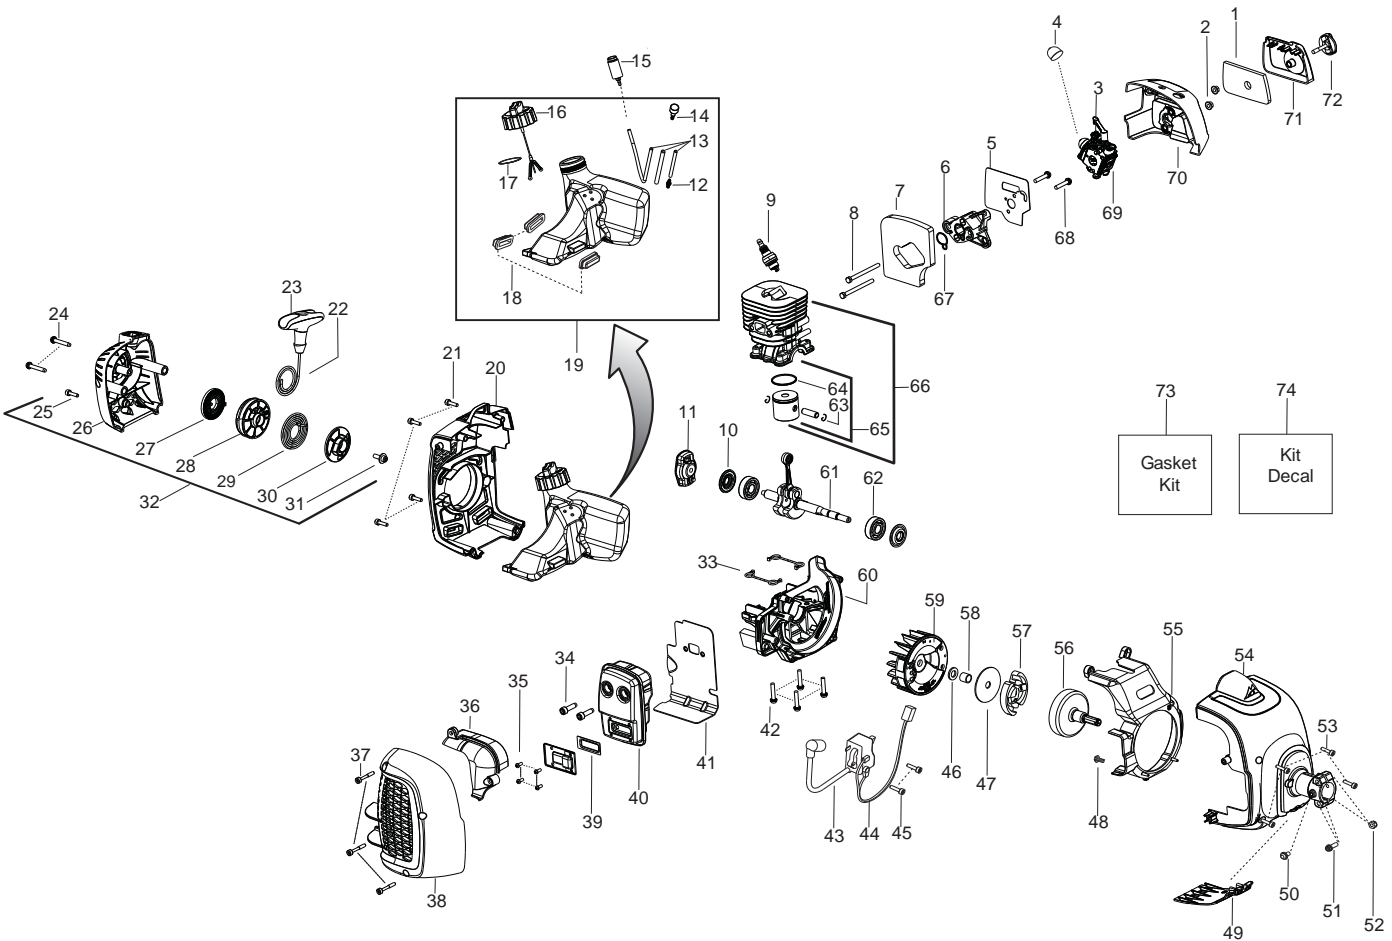

⚠ WARNING
All repairs, adjustments and maintenance not described in the Operator's Manual must be performed by Qualified Service Personnel.

Ref.	Part No.	Description	Ref.	Part No.	Description	Ref.	Part No.	Description
1.	578773501	Assy-Throttle Cable	23.	578881401	Kit - Lower Shaft (Incl. 21,27,28, 31,33,34)			
2.	574192701	Housing-Throttle -RH	24.	578880501	Kit - Combi Shield (Incl. 25, 26, 32)			
3.	574444001	Screw	25.	530052286	Limiters - Line			
4.	530015805	Screw	26.	530015814	Screw			
5.	574192901	Trigger	27.	530016014	Screw			
6.	574824401	Element - Anti-vibe	28.	580345001	Grease Plug			
7.	576851701	Spring - Trigger	29.	578185201	Dust Cup - Blade			
8.	574192801	Lockout - Throttle	31.	530015775	Screw			
9.	578773701	Assy - Switch Wire	32.	530015771	Screw			
10.	574192601	Housing - Throttle - LH	33.	575963401	Bracket - Shield			
11.	545049309	Switch - Momentary	34.	578160001	Assy. - Bevel Gear	502035505		Guard - Transport
12.	530015820	Bolt	36.	578185101	Washer - Blade Retainer	530031159		Wrench-Hex
13.	545216001	Assy. - Handle/J-Bar	37.	578407201	Washer - Belleville spring	579397501		Wrench
14.	545113301	Harness - Upper	38.	521804001	Nut - Flange (LH)			
15.	578881301	Kit - Upper Shaft (Incl. 20)						
16.	545056601	Harness - Lower						
17.	530015886	Screw						
18.	530059185	Clamp - Handle						
19.	530016152	Wingnut						
20.	578881201	Kit - Knob/Screw						
21.	545132002	Flexshaft						
22.	537216201	Harness - w/o warning						

✓ = New Part Number For This IPL

★ = Refer to the Service Reference Indicated for more information.(Located at the END of the IPL)

Parts List No. 578881101		 McGULLOCH ® PARTS LIST	MODEL B28PS
Date 3/07/12	NEW		NOTE : Illustration may differ from actual model due to design changes.

✓ = New Part Number For This IPL

★ = Refer to the Service Reference Indicated for more information.(Located at the END of the IPL)