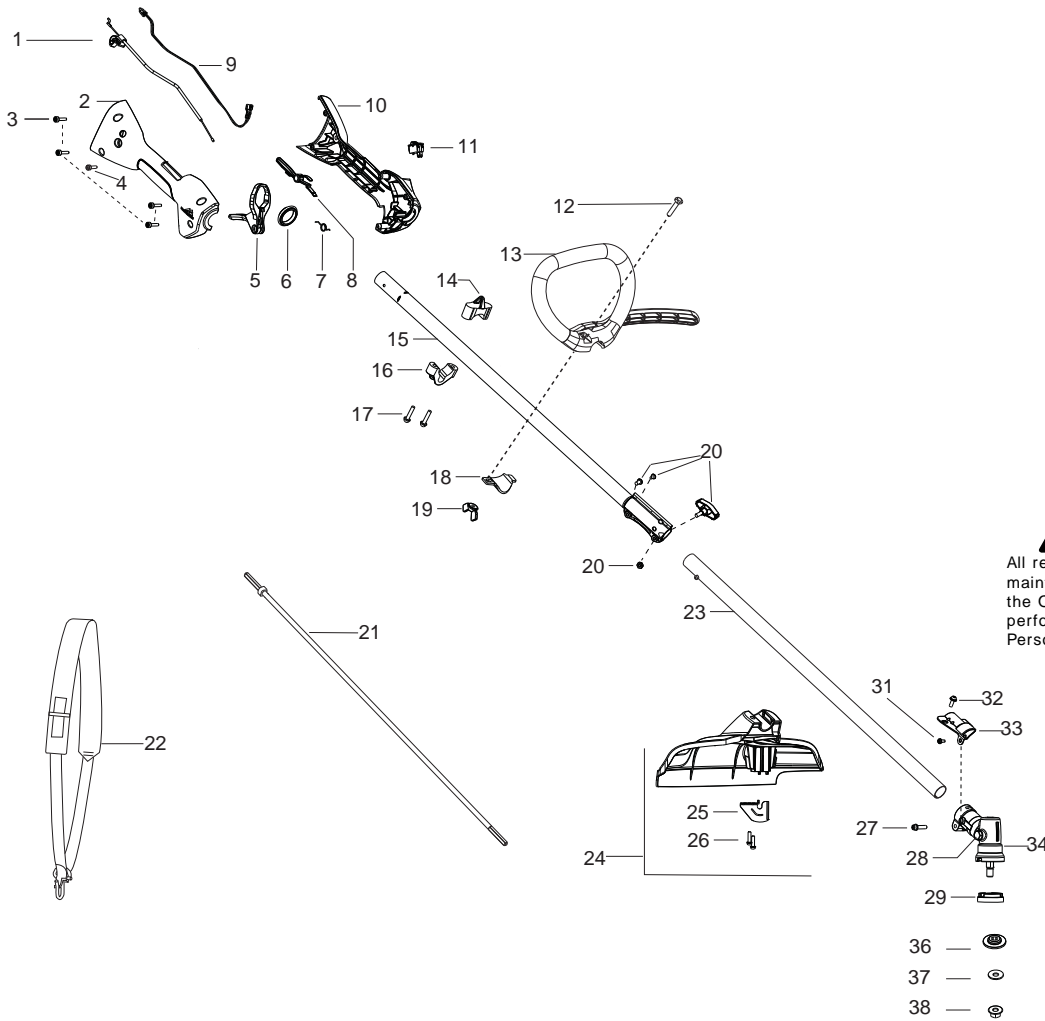

B28 PS

Spare parts

Ersatzteile

Pièces détachées

Reserve onderdelen

Repuestos

Reservdelar

Parts List No. 578881101		 McGULLOGH ® PARTS LIST	MODEL B28PS
Date 3/07/12	NEW		NOTE : Illustration may differ from actual model due to design changes.

⚠ WARNING
All repairs, adjustments and maintenance not described in the Operator's Manual must be performed by Qualified Service Personnel.

Ref.	Part No.	Description	Ref.	Part No.	Description	Ref.	Part No.	Description
1.	578773501	Assy-Throttle Cable	23.	578881401	Kit - Lower Shaft (Incl. 21,27,28, 31,33,34)			
2.	574192701	Housing-Throttle -RH	24.	578880501	Kit - Combi Shield (Incl. 25, 26, 32)			
3.	574444001	Screw	25.	530052286	Limiters - Line			
4.	530015805	Screw	26.	530015814	Screw			
5.	574192901	Trigger	27.	530016014	Screw			
6.	574824401	Element - Anti-vibe	28.	580345001	Grease Plug			
7.	576851701	Spring - Trigger	29.	578185201	Dust Cup - Blade			
8.	574192801	Lockout - Throttle	31.	530015775	Screw			
9.	578773701	Assy - Switch Wire	32.	530015771	Screw			
10.	574192601	Housing - Throttle - LH	33.	575963401	Bracket - Shield			
11.	545049309	Switch - Momentary	34.	578160001	Assy. - Bevel Gear	502035505		Guard - Transport
12.	530015820	Bolt	36.	578185101	Washer - Blade Retainer	530031159		Wrench-Hex
13.	545216001	Assy. - Handle/J-Bar	37.	578407201	Washer - Belleville spring	579397501		Wrench
14.	545113301	Harness - Upper	38.	521804001	Nut - Flange (LH)			
15.	578881301	Kit - Upper Shaft (Incl. 20)						
16.	545056601	Harness - Lower						
17.	530015886	Screw						
18.	530059185	Clamp - Handle						
19.	530016152	Wingnut						
20.	578881201	Kit - Knob/Screw						
21.	545132002	Flexshaft						
22.	537216201	Harness - w/o warning						

✓ = New Part Number For This IPL

★ = Refer to the Service Reference Indicated for more information.(Located at the END of the IPL)

Parts List No. 578881101		 McGULLOCH ® PARTS LIST	MODEL B28PS
Date 3/07/12	NEW		NOTE : Illustration may differ from actual model due to design changes.