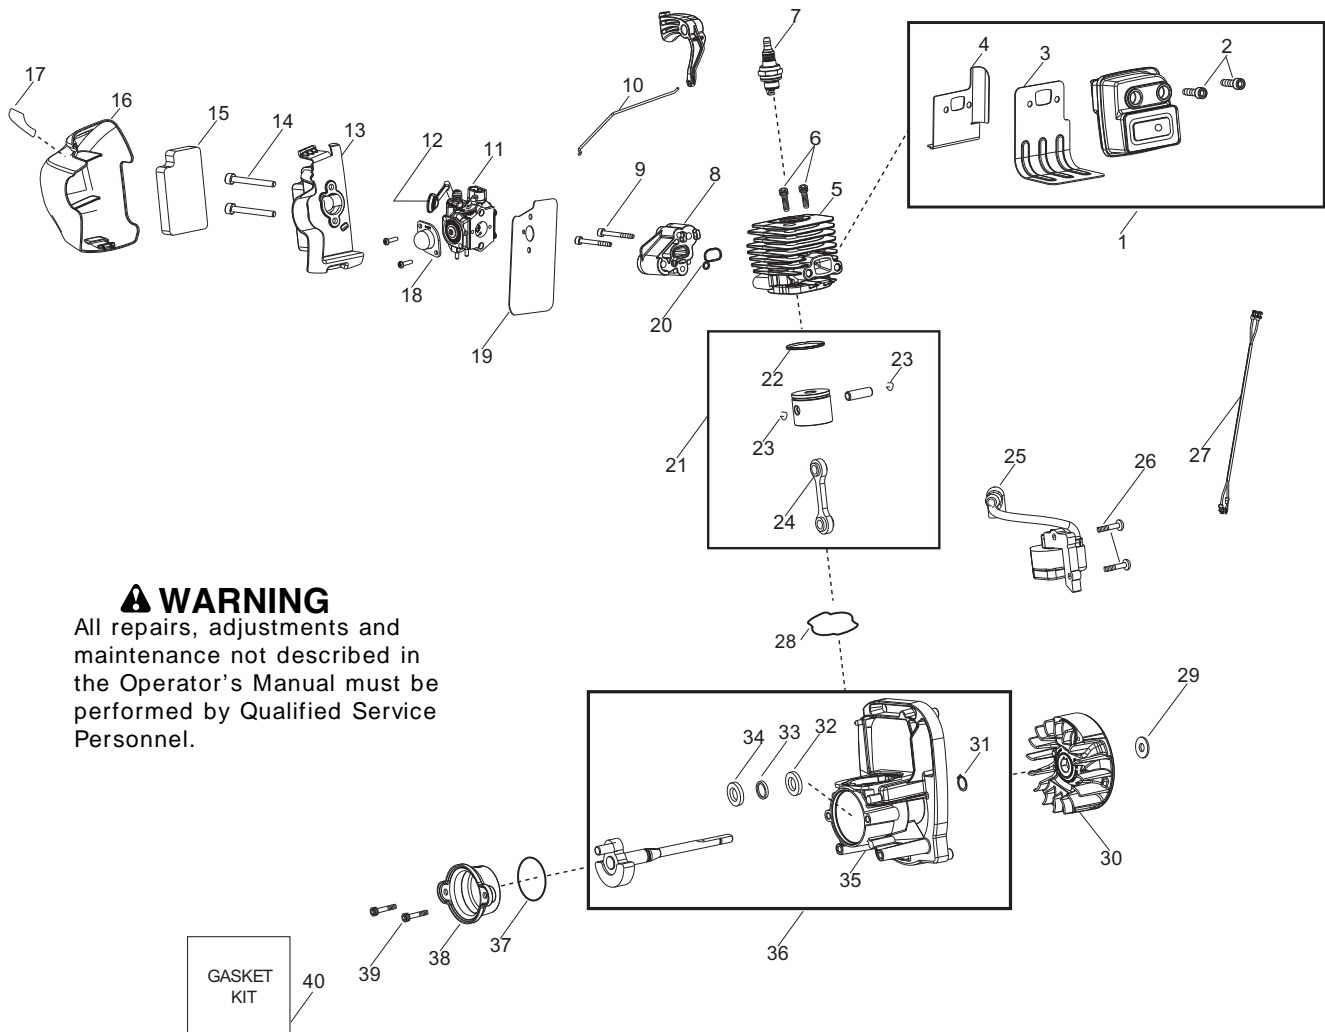

Parts List No. 580781801		 PARTS LIST	MODEL GB320
Date 7/13/12	NEW		Page: 1
NOTE : Illustration may differ from actual model due to design changes.			

⚠ WARNING
All repairs, adjustments and maintenance not described in the Operator's Manual must be performed by Qualified Service Personnel.

Ref.	Part No.	Description	Ref.	Part No.	Description
1.	580781301	Decal - Engine Cover	29.	580780901	Assy-Impeller
2.	530015814	Screw	30.	576810101	Spacer - Flywheel
3.	545135806	Assy - Engine Cover	31.	530015515	Locknut
4.	530015880	Screw	32.	530015197	Nut
5.	545134001	Shield - Baffle	33.	530016386	Screw
6.	545099101	Baffle	34.	574882502	Assy-Scroll Assy. RH (Incl. 15)
7.	530016391	Screw	35.	545101201	Handle - Vac
8.	545081852	Kit - Starter Pulley	36.	576764901	Assy - Fuel Tank (Incl. 38,39,40)
9.	545213601	Spring - Starter	37.	530095646	Assy - Fuel Pickup
10.	545107101	Tube - Starter Rope	38.	530069247	Kit - Fuel Line (carb/purge)
11.	530054834	Handle - starter	39.	530069216	Kit - Fuel Line (tank/purge)
12.	545081833	Kit - Rope	40.	530057973	Assy - Fuel Cap w/retainer
13.	545081830	Kit - Switch (momentary) (Incl. 14)	41.	530016445	Screw - Fuel Tank Retainer
14.	545128201	Protector - Switch			
15.	545099001	Bearing			
16.	530626605	Nut			
17.	580863702	Decal - Start			
18.	545113802	Trigger - Throttle			
19.	574695403	Assy - Scroll LH (Incl. 22,23)			
20.	530015814	Screw			
21.	580781501	Decal - Vac Door			
22.	545100801	Door- Vac			
23.	545115601	Spring - Vac Door			
24.	545003502	Screw			
25.	530016406	Screw - Handle Vac			
26.	580863201	Decal - Warning			
27.	530092322	Washer - Lock			
28.	545109901	Washer - Impeller			

✓ = New Part Number For This IPL

★ = Refer to the Service Reference Indicated for more information.(Located at the END of the IPL)

⚠ WARNING
All repairs, adjustments and maintenance not described in the Operator's Manual must be performed by Qualified Service Personnel.