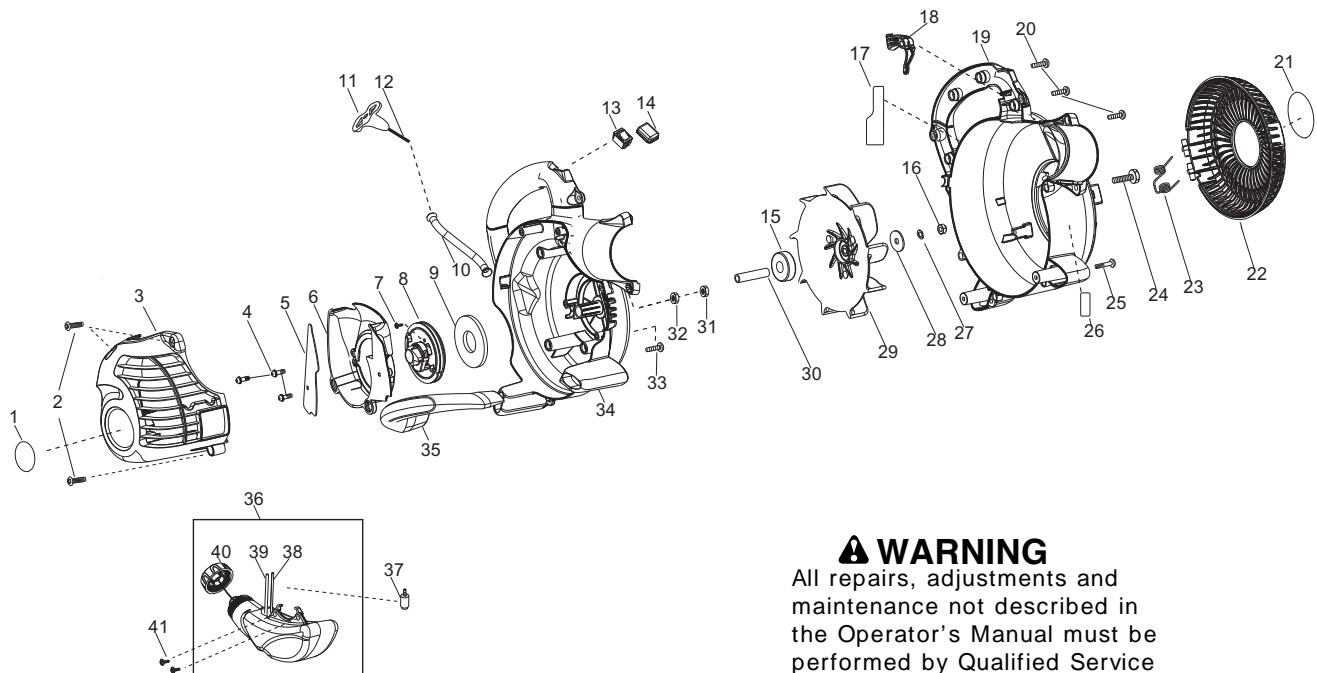

Parts List No. 580781801		 PARTS LIST	MODEL GB320
Date 7/13/12	NEW		Page: 1
NOTE : Illustration may differ from actual model due to design changes.			

⚠ WARNING
All repairs, adjustments and maintenance not described in the Operator's Manual must be performed by Qualified Service Personnel.

Ref.	Part No.	Description	Ref.	Part No.	Description
1.	580781301	Decal - Engine Cover	29.	580780901	Assy-Impeller
2.	530015814	Screw	30.	576810101	Spacer - Flywheel
3.	545135806	Assy - Engine Cover	31.	530015515	Locknut
4.	530015880	Screw	32.	530015197	Nut
5.	545134001	Shield - Baffle	33.	530016386	Screw
6.	545099101	Baffle	34.	574882502	Assy-Scroll Assy. RH (Incl. 15)
7.	530016391	Screw	35.	545101201	Handle - Vac
8.	545081852	Kit - Starter Pulley	36.	576764901	Assy - Fuel Tank (Incl. 38,39,40)
9.	545213601	Spring - Starter	37.	530095646	Assy - Fuel Pickup
10.	545107101	Tube - Starter Rope	38.	530069247	Kit - Fuel Line (carb/purge)
11.	530054834	Handle - starter	39.	530069216	Kit - Fuel Line (tank/purge)
12.	545081833	Kit - Rope	40.	530057973	Assy - Fuel Cap w/retainer
13.	545081830	Kit - Switch (momentary) (Incl. 14)	41.	530016445	Screw - Fuel Tank Retainer
14.	545128201	Protector - Switch			
15.	545099001	Bearing			
16.	530626605	Nut			
17.	580863702	Decal - Start			
18.	545113802	Trigger - Throttle			
19.	574695403	Assy - Scroll LH (Incl. 22,23)			
20.	530015814	Screw			
21.	580781501	Decal - Vac Door			
22.	545100801	Door- Vac			
23.	545115601	Spring - Vac Door			
24.	545003502	Screw			
25.	530016406	Screw - Handle Vac			
26.	580863201	Decal - Warning			
27.	530092322	Washer - Lock			
28.	545109901	Washer - Impeller			

✓ = New Part Number For This IPL

★ = Refer to the Service Reference Indicated for more information.(Located at the END of the IPL)

Parts List No. 580781801		 McGULLOGH PARTS LIST	MODEL GB320
Date 7/13/12	NEW		Page: 3
NOTE : Illustration may differ from actual model due to design changes.			