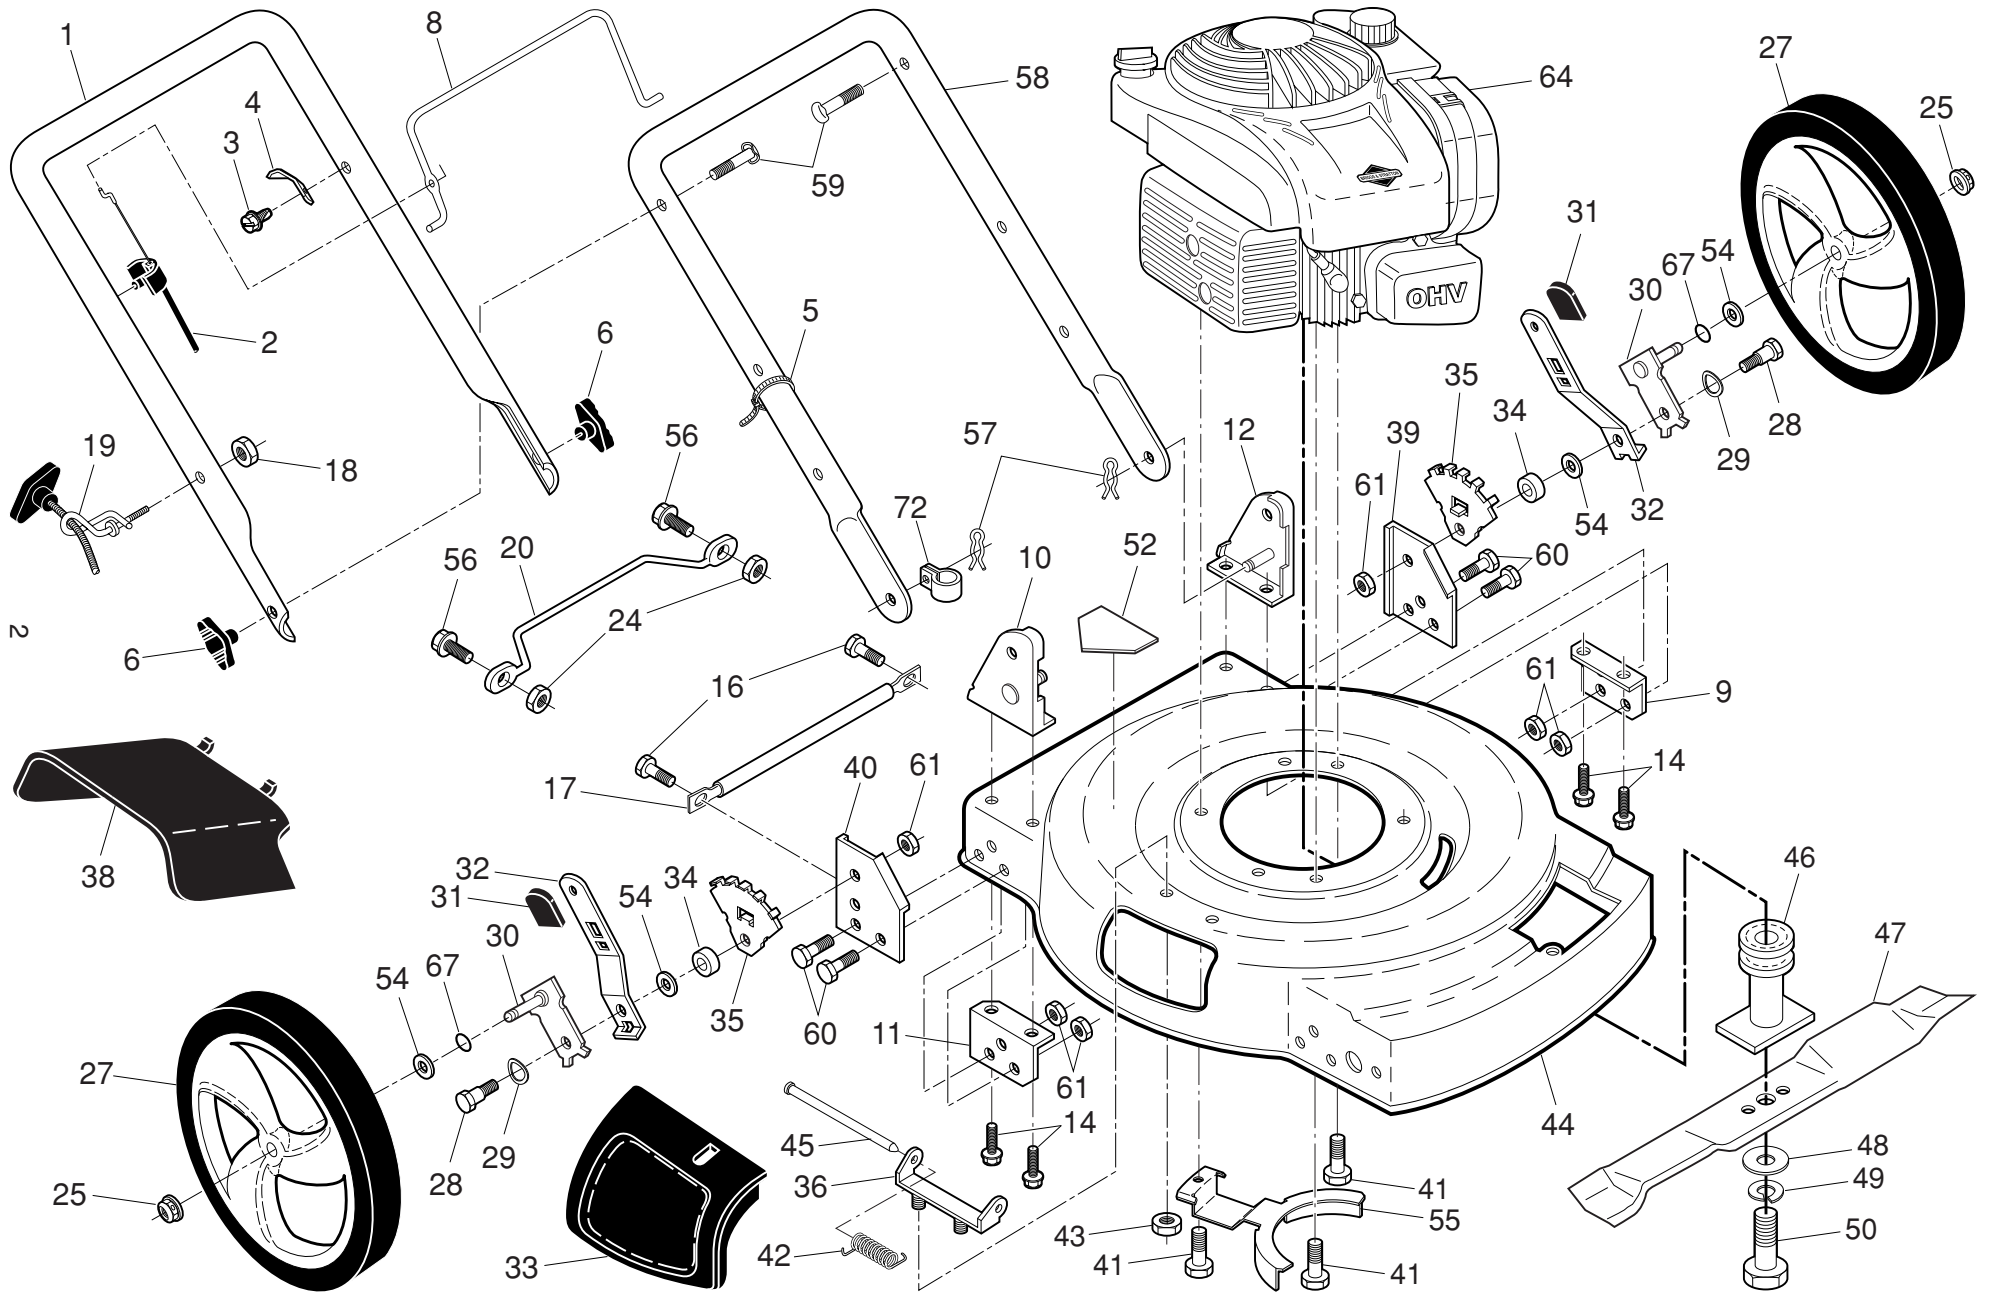

ROTARY LAWN MOWER - MODEL NUMBER M56-575SMDW (96121002100) PRODUCT NUMBER 961 21 00-21

ROTARY LAWN MOWER - MODEL NUMBER **M56-575SMDW** (96121002100) PRODUCT NUMBER 961 21 00-21

KEY NO.	PART NO.	DESCRIPTION	KEY NO.	PART NO.	DESCRIPTION
1	532 42 79-75	Upper Handle	39	532 40 33-82	Support Bracket, LH
2	532 17 51-48	Engine Zone Control Cable	40	532 40 33-81	Support Bracket, RH
3	532 75 06-34	Screw	41	532 15 04-06	Bolt, Engine 3/8-16 x 1-1/8
4	532 12 51-62	Bracket, Upstop	42	532 15 21-24	Spring, Torsion
5	532 06 64-26	Wire Tie	43	873 80 04-00	Locknut, Hex
6	532 19 19-38	Handle Knob	44	532 41 00-12	Kit, Mower Housing (Includes Key Number 52)
8	532 19 84-64	Control Bar	45	532 14 72-86	Rod, Hinge
9	532 19 58-00	Support Bracket, Handle, LH	46	532 19 59-63	Blade Adapter / Pulley
10	532 17 09-75	Handle Bracket Assembly, RH	47	532 19 93-79	Blade, 22"
11	532 19 57-99	Support Bracket, Handle, RH	48	532 85 10-74	Washer, Hardened
12	532 17 09-77	Handle Bracket Assembly, LH	49	532 85 02-63	Washer, Lock, Helical
14	532 14 97-41	Screw, Thread Cutting 5/16-18 x 3/4	50	532 85 10-84	Screw, Hex Head 3/8-24 x 1-3/8 (Grade 8)
16	817 06 04-10	Screw, Tapping, Hex Head 1/4-20 x 5/8	52	532 18 21-66	Decal, Danger
17	532 17 71-41	Rod, Support	54	532 08 83-48	Washer, Flat 1/2
18	532 13 20-04	Locknut, Keps	55	532 42 90-01	Belt Keeper
19	532 19 47-88	Rope Guide	56	871 19 10-12	Screw, Hex Washer Head #10-24 x 1/2
20	532 43 19-95	Foot Guard	57	532 05 17-93	Hairpin Cotter
24	532 06 91-80	Nut, Hex	58	532 42 79-75	Lower Handle
25	532 40 91-49	Locknut, Hex 3/18-16	59	532 19 15-74	Handle Bolt
27	532 43 31-18	Wheel & Tire Assembly, Rear	60	874 76 06-12	Bolt, Hex Head 3/8-16 x 3/4
28	532 17 47-19	Shoulder Bolt	61	873 93 06-00	Locknut, Hex
29	532 40 16-30	Curved Washer	64	---	Engine, Briggs & Stratton, Model Number 9P702-0026-H1 (Order parts from engine manufacturer)
30	532 40 65-82	Axle Arm Assembly	67	532 19 74-80	O-Ring
31	532 08 78-77	Knob, Selector	72	532 19 79-91	Clip, Cable
32	532 40 64-28	Spring, Selector	--	532 18 21-91	Warning Decal (not shown)
33	532 15 18-89	Discharge Guard	--	532 44 45-62	Operator's Manual, European
34	532 40 16-29	Spacer	--	532 44 45-63	Operator's Manual, Scandinavian
35	532 41 08-07	Bracket, Wheel Adjuster	--	532 44 45-65	Operator's Manual, East Bloc
36	532 15 41-32	Bracket, Housing	--	532 44 45-64	Operator's Manual, Baltic
38	532 44 19-26	Deflector, Discharge			

NOTE: All component dimensions given in U.S. inches. 1 inch = 25.4 mm

IMPORTANT: Use only Original Equipment Manufacturer (O.E.M.) replacement parts. Failure to do so could be hazardous, damage your lawn mower and void your warranty.