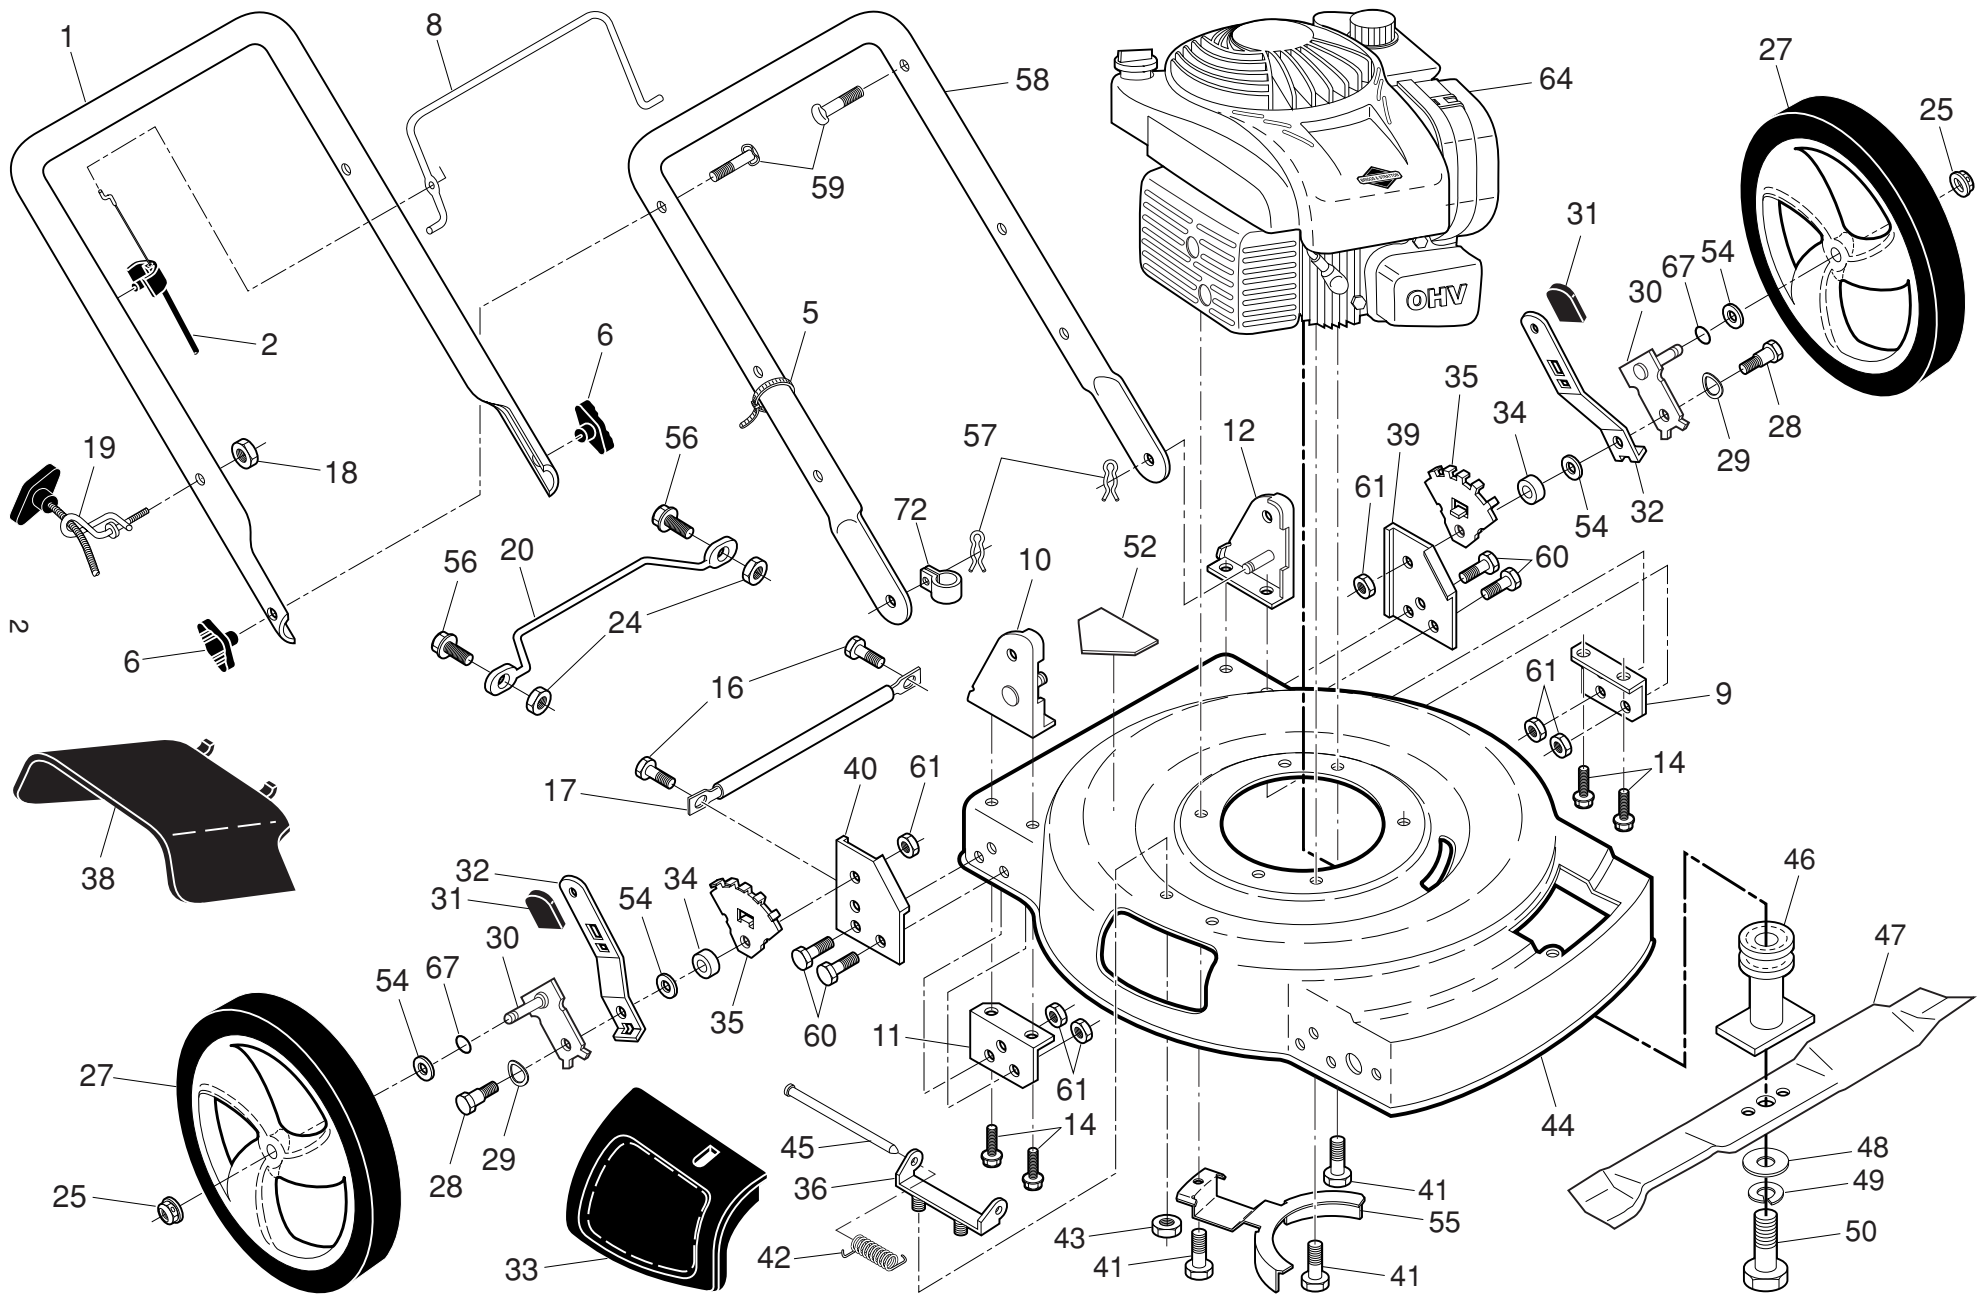

ILLUSTRATED PARTS LIST

MODEL NUMBER M56-551SMDW

PRODUCT NUMBER 961 21 00-20

MFG. ID. NUMBER 96121002000

ROTARY LAWN MOWER - MODEL NUMBER M56-551SMDW (96121002000) PRODUCT NO. 961 21 00-20

ROTARY LAWN MOWER - MODEL NUMBER **M56-551SMDW** (96121002000) PRODUCT NO. 961 21 00-20

NOTE: All component dimensions given in U.S. inches. 1 inch = 25.4 mm

IMPORTANT: Use only Original Equipment Manufacturer (O.E.M.) replacement parts. Failure to do so could be hazardous, damage your lawn mower and void your warranty.

ROTARY LAWN MOWER - MODEL NUMBER **M56-551SMDW** (96121002000) PRODUCT NO. 961 21 00-20

KEY NO.	PART NO.	DESCRIPTION	KEY NO.	PART NO.	DESCRIPTION
1	532 18 45-87	Drive Control (Includes Cable)	15	532 40 48-45	Pawl, Drive
2	532 42 18-36	Bearing Assembly	16	532 06 77-25	Washer
4	532 15 87-55	Screw, Machine, Pan Head 1/4-20 x 2-3/16	18	532 08 78-77	Knob, Selector
5	532 14 65-27	V-Belt	28	532 43 26-68	Drive Cover Assembly (Includes Mounting Screw and Pushnut)
6	532 15 04-95	Retainer, Spring	35	532 43 84-85	Kit, Wheel Adjuster, LH (Includes Knob and Bearing)
7	532 19 17-30	Nut, Hex	36	532 41 52-26	Gear Case Assembly, Complete
9	532 40 91-48	Locknut, Hex	38	873 80 04-00	Locknut, Hex
11	532 40 29-36	Wheel & Tire Assembly	40	532 13 70-90	Spring
12	812 00 00-58	E-Ring	41	532 43 84-86	Kit, Wheel Adjuster, RH (Includes Knob and Bearing)
13	532 40 38-49	Pinion			
14	532 18 94-03	Dust Cover			