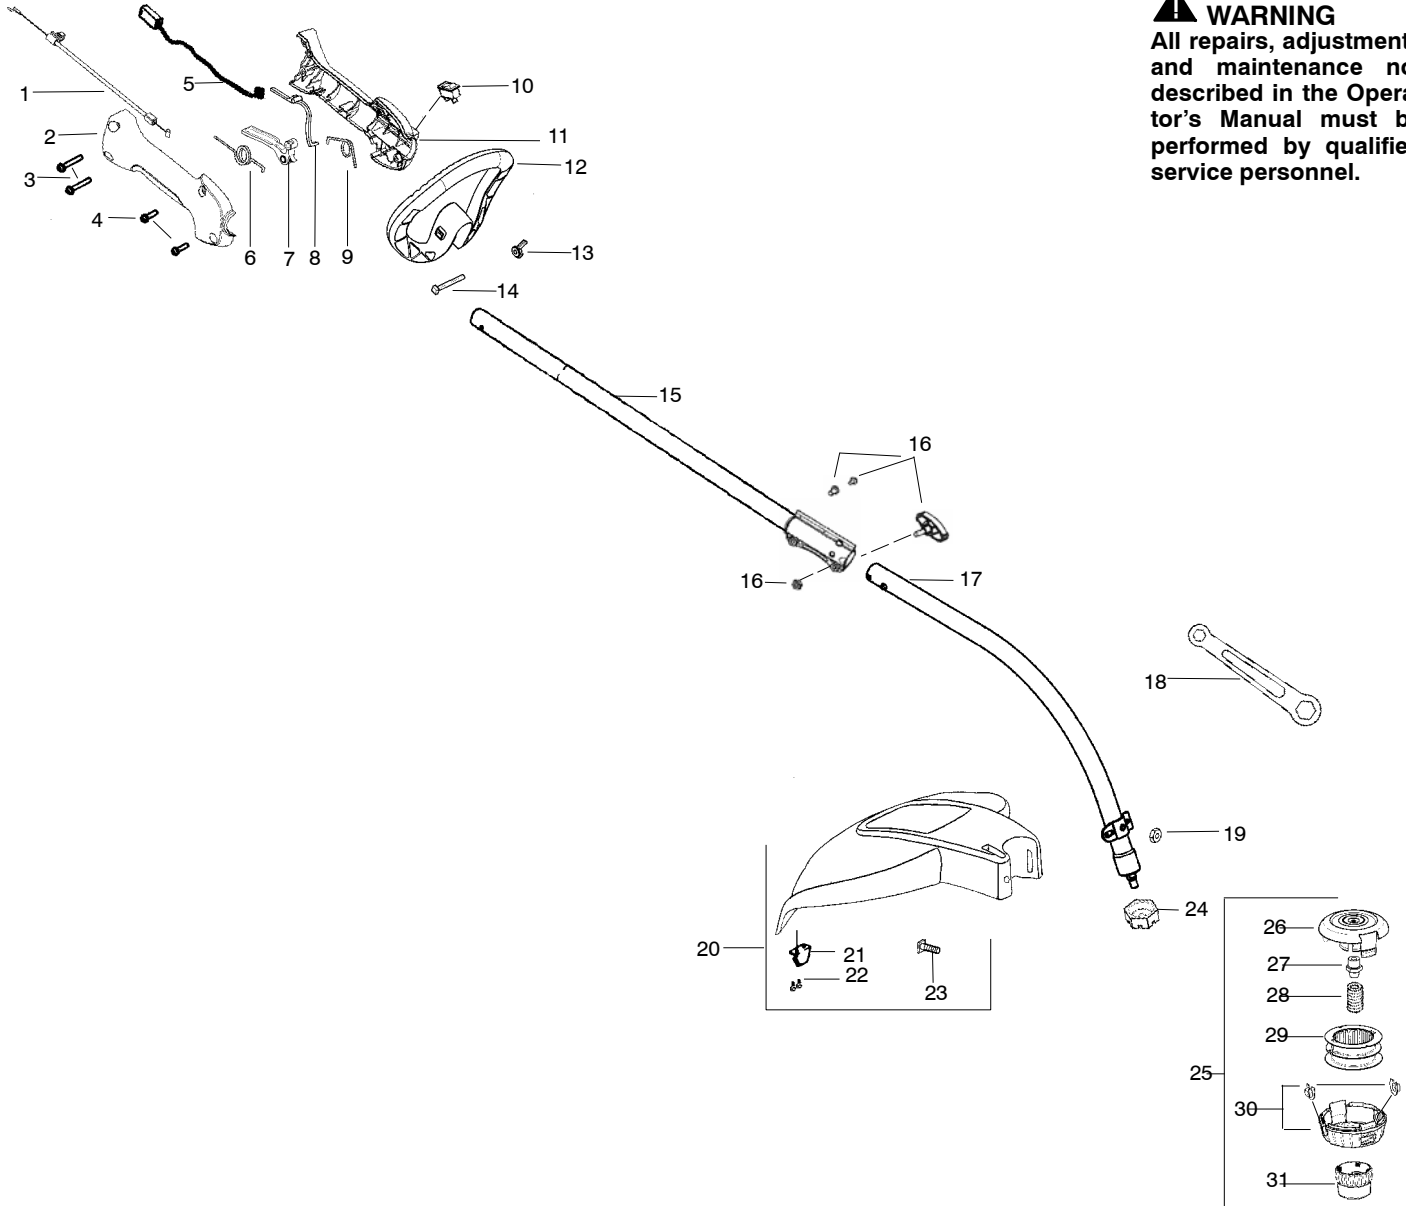

⚠ WARNING
All repairs, adjustments and maintenance not described in the Operator's Manual must be performed by qualified service personnel.

Ref.	Part No.	Description	Ref.	Part No.	Description	Ref.	Part No.	Description
1.	545044301	Assy- Throttle Cable	17.	576028302	Kit-Lower Shaft			
2.	545012902	Hsg.-Throttle (RH)	18.	530056401	Wrench			
3.	530016406	Screw	19.	530015197	Nut			
4.	530015814	Screw	20.	545006021	Kit- Shield Assy. (Incl. 18,19,21,22,23)			
5.	530054183	Assy.-Wire	21.	530052286	Limiter-Line			
6.	545067201	Spring-Trigger	22.	530015814	Screw			
7.	545013001	Trigger-Throttle	23.	530015820	Bolt			
8.	545013101	Lockout-Throttle	24.	545017404	Dustcup			
9.	545015201	Spring-Lockout	25.	537419205	Assy-TNG7 (Incl. 26, 27,28,29,30,31)	↗	115271426	Operator Manual
10.	530069572	Kit-Switch	26.	537419303	Housing	↗	115436456	Eng/fr/sp/por
11.	545013201	Hsg. Throttle (LH)	27.	537419901	Adapter	↗	577925101	Russian
12.	530058583	Assy-Handle(Incl. 13,14)	28.	537338801	Spring P25	↗	577925201	Decal-Warning
13.	530016152	Wingnut	29.	545080801	Assy-Wound Spool			Decal-Attach. Warning
14.	530015786	Bolt	30.	545003365	Kit-Cover and Eyelet			
15.	575260801	Kit-Upper Shaft (Incl. flex, clamp & 16)	31.	537419601	Knob P25			
16.	575291801	Kit - Knob/Screw						

↗ = NEW PART NUMBER FOR THIS IPL

* = REFER TO THE SERVICE REFERENCE INDICATED FOR MORE INFORMATION. (LOCATED AT END OF IPL)