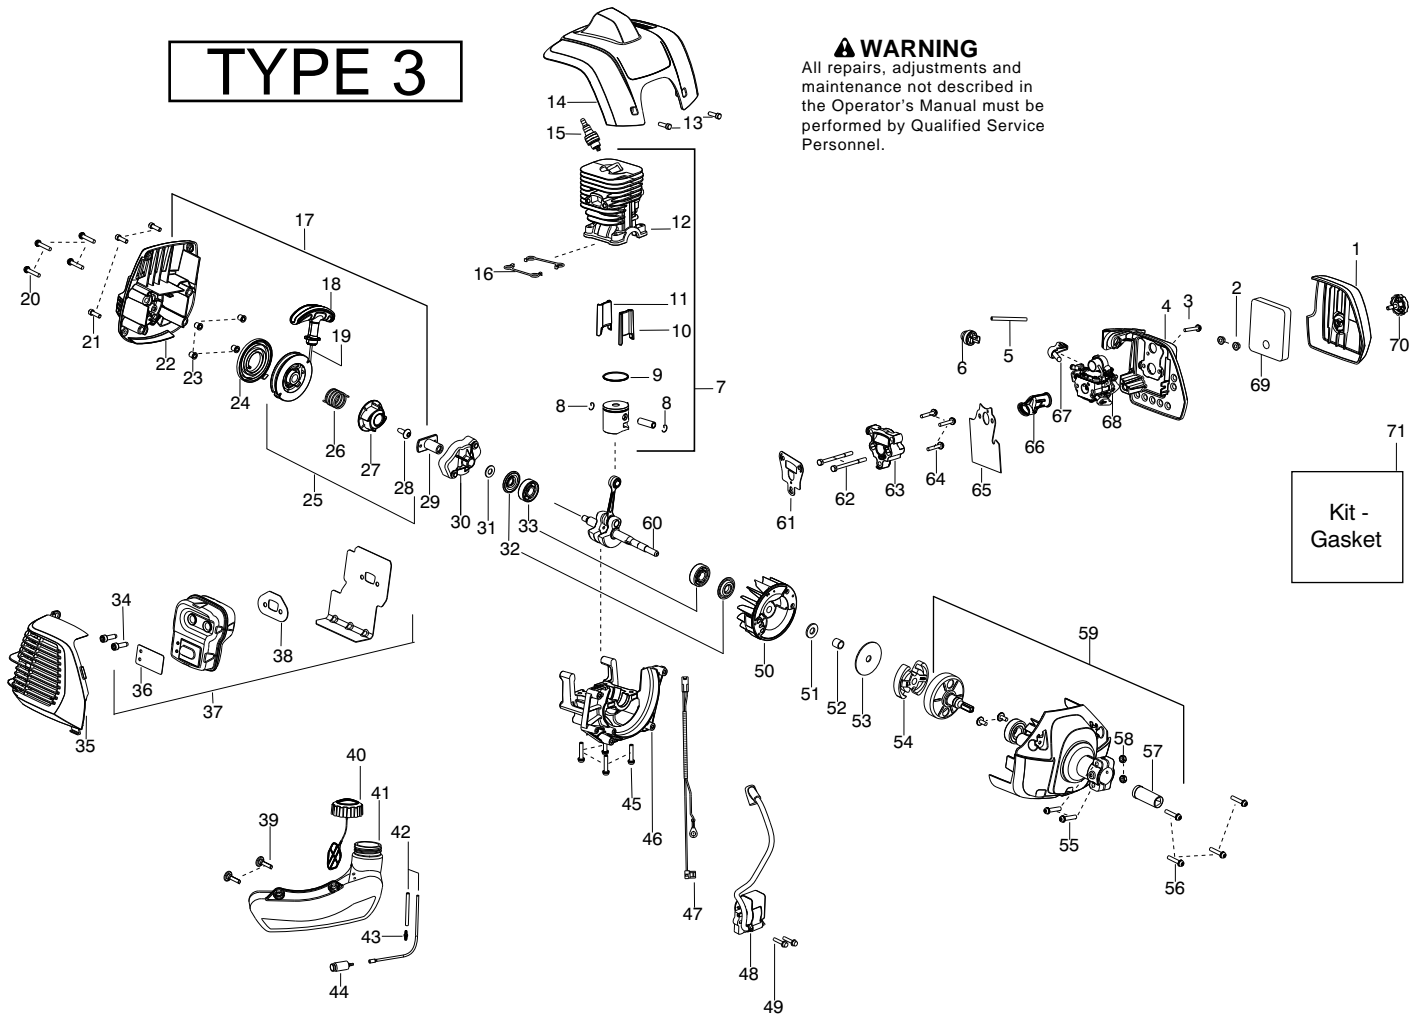

Parts List No. 545192170		 McGULLOUGH® PARTS LIST	MODEL CABRIO 433B (EU)	
Date 7/27/11	Replaces 545192170 - 3/24/10		NOTE : Illustration may differ from actual model due to design changes.	Page: 4

TYPE 3

⚠ WARNING
All repairs, adjustments and maintenance not described in the Operator's Manual must be performed by Qualified Service Personnel.

Ref.	Part No.	Description	Ref.	Part No.	Description	Ref.	Part No.	Description
1.	545177001	Cover-Airbox	25.	545008049	Kit-Pulley(Incl 26,27,28)	49.	530016357	Screw (8-32)
2.	530016101	Nut-Carb. Screw	26.	545188301	Spring-Starter Hub	50.	545120401	Assy-Flywheel
3.	530016301	Screw (8-32)	27.	545188001	Hub-Starter	51.	530016463	Washer
4.	545176901	Base-Airbox	28.	545112801	Screw (M6)	52.	530057852	Spacer-Flywheel
5.	-----	Line-Fuel (ref. 42)	29.	545188201	Coupling-Starter	53.	530094189	Washer-Clutch
6.	530047721	Purge Bulb	30.	545188701	Assy-Starter Cup	54.	545008038	Kit-Clutch Assy.
7.	576018201	Kit-Piston/Chrome Cyl. (Incl. 8,9,10,11,12)	31.	530015828	Washer-Flat	55.	530015774	Screw (10-24 x 1")
8.	545194801	Retainer-Piston pin	32.	545008044	Seal-Crankshaft (kit)	56.	530015897	Screw (M5 x 25mm)
9.	545194601	Ring-Piston	33.	545013401	Bearing-Crankshaft	57.	545186401	Guide-Clutch Drum
10.	575391901	Insert-Front Transfer Port	34.	530058982	Bolt-Muffler	58.	530015768	Locknut (10-24)
11.	575391801	Insert-Rear Transfer Port	35.	545156301	Guard-Muffler	59.	545190801	Assy-Fan Hsg (Incl.55,57,58)
12.	576014501	Cylinder - Chrome	36.	545008070	Kit-Spark Arrestor	60.	545008047	Kit-Crankshaft
13.	530016449	Screw (M4 x1.75 x 16mm)	37.	545180701	Assy-Muffler	61.	545008044	Gasket - Adapter/Cyl. (kit)
14.	545156401	Cover-Top	38.	545008044	Gasket-Muffler (kit)	62.	530016418	Bolt (M5 x .80)
15.	952030249	Spark Plug (RCJ- 6Y)	39.	530016445	Screw-Tank Retainer	63.	575391501	Adaptor-Carburetor
16.	545008044	Seal-Cylinder(Kit)	40.	545215901	Assy-Fuel Cap w/ret.	64.	530016441	Screw (.20 x 32)
17.	545190701	Assy-Shroud Rear (Incl. 18,19,22,23,24,25)	41.	545182102	Assy-Tank (Incl. 40,42,43,44)	65.	545008044	Gasket-Carb./Adapter(kit)
18.	545208401	Handle-Starter	42.	530069599	Kit-Fuel line	66.	545190501	Boot-Carb.
19.	545029901	Kit-Rope	43.	530023877	Fitting-Fuel Line	67.	574719701	Lever - Choke (red)
20.	530015897	Screw (M4 x .8 x 25mm)	44.	530095646	Assy-Fuel Pickup	68.	545008042	Kit-Carburetor (Incl. 5,6)
21.	530016449	Screw (M4 x1.75 x 16mm)	45.	530015897	Screw (m5x25mm)	69.	545195901	Filter-Air
22.	545190601	Housing-Starter w/eyelet	46.	545181901	Crankcase	70.	545188801	Assy-Airbox Knob
23.	545185301	Spacer	47.	525387801	Assy-Leadwire	71.	545008044	Kit - Gasket (Incl. 16,32,38,61,65)
24.	545008013	Kit-Starter Spring	48.	545189701	Module-Ignition			

✓ = New Part Number For This IPL

★ = Refer to the Service Reference Indicated for more information.(Located at the END of the IPL)