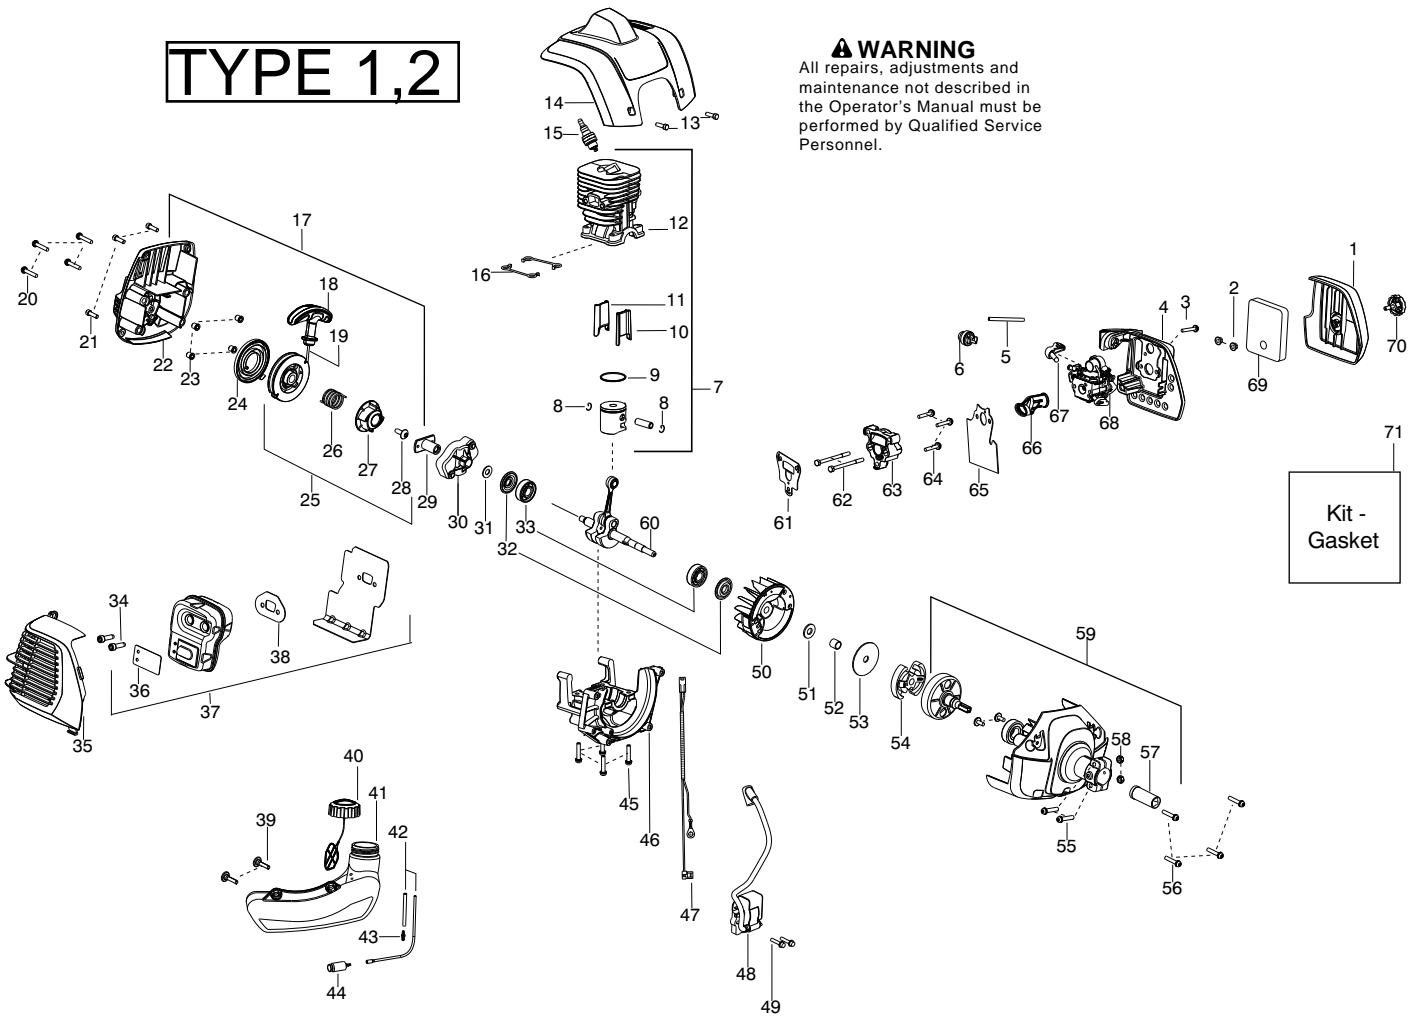

Parts List No. 545192170		 McGULLOUGH® PARTS LIST	MODEL CABRIO 433B (EU)	
Date 7/27/11	Replaces 545192170 - 3/24/10		NOTE : Illustration may differ from actual model due to design changes.	Page: 3

TYPE 1,2

⚠ WARNING
All repairs, adjustments and maintenance not described in the Operator's Manual must be performed by Qualified Service Personnel.

Ref.	Part No.	Description	Ref.	Part No.	Description	Ref.	Part No.	Description
1.	545177001	Cover-Airbox	25.	545008049	Kit-Pulley(Incl 26,27,28)	49.	530016357	Screw (8-32)
2.	530016101	Nut-Carb. Screw	26.	545188301	Spring-Starter Hub	50.	545120401	Assy-Flywheel
3.	530016301	Screw (8-32)	27.	545188001	Hub-Starter	51.	530016463	Washer
4.	545176901	Base-Airbox	28.	545112801	Screw (M6)	52.	530057852	Spacer-Flywheel
5.	-----	Line-Fuel (ref. 42)	29.	545188201	Coupling-Starter	53.	530094189	Washer-Clutch
6.	530047721	Purge Bulb	30.	545188701	Assy-Starter Cup	54.	545008038	Kit-Clutch Assy.
7.	545008046	Kit-Piston/Cyl. (Incl. 8,9,10,11,12)	31.	530015828	Washer-Flat	55.	530015774	Screw (10-24 x 1")
8.	545194801	Retainer-Piston pin	32.	545008044	Seal-Crankshaft (kit)	56.	530015897	Screw (M5 x 25mm)
9.	545194601	Ring-Piston	33.	545013401	Bearing-Crankshaft	57.	545186401	Guide-Clutch Drum
10.	545194901	Insert-Front Transfer Port	34.	530058982	Bolt-Muffler	58.	530015768	Locknut (10-24)
11.	545195001	Insert-Rear Transfer Port	35.	545156301	Guard-Muffler	59.	545190801	Assy-Fan Hsg (Incl.55,57,58)
12.	545181801	Cylinder-Machined	36.	545008070	Kit-Spark Arrestor	60.	545008047	Kit-Crankshaft
13.	530016449	Screw (M4 x1.75 x 16mm)	37.	545180701	Assy-Muffler (Incl. 34,36,38)	61.	545008044	Gasket - Adapter/Cyl. (kit)
14.	545156401	Cover-Top	38.	545008044	Gasket-Muffler (kit)	62.	530016418	Bolt (M5 x .80)
15.	952030249	Spark Plug (RCJ- 6Y)	39.	530016445	Screw-Tank Retainer	63.	575391501	Adaptor-Carburetor
16.	545008044	Seal-Cylinder(Kit)	40.	545215901	Assy-Fuel Cap w/ret.	64.	530016441	Screw (.20 x 32)
17.	545190701	Assy-Shroud Rear (Incl. 18,19,22,23,24,25)	41.	545182102	Assy-Tank	65.	545008044	Gasket-Carb./Adapter(kit)
18.	545208401	Handle-Starter	42.	530069599	Kit-Fuel line	66.	545190501	Boot-Carb.
19.	545029901	Kit-Rope	43.	530023877	Fitting-Fuel Line	67.	574719701	Lever - Choke (red)
20.	530015897	Screw (M4 x .8 x 25mm)	44.	530095646	Assy-Fuel Pickup	68.	545008042	Kit-Carburetor (Incl. 5,6)
21.	530016449	Screw (M4 x1.75 x 16mm)	45.	530015897	Screw (m5x25mm)	69.	545195901	Filter-Air
22.	545190601	Housing-Starter w/eyelet	46.	545181901	Crankcase	70.	545188801	Assy-Airbox Knob
23.	545185301	Spacer	47.	525387801	Assy-Leadwire	71.	545008044	Kit - Gasket (Incl. 16,32,38,61,65)
24.	545008013	Kit-Starter Spring	48.	545189701	Module-Ignition			

✓ = New Part Number For This IPL

★ = Refer to the Service Reference Indicated for more information.(Located at the END of the IPL)