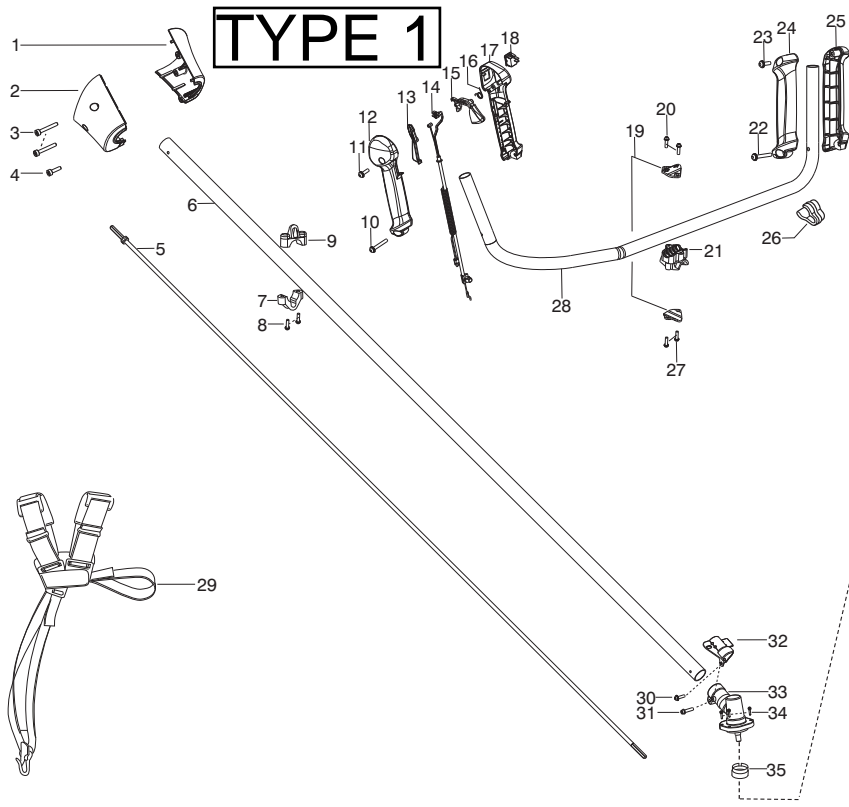

Parts List No. 545192170		 McGULLOUGH PARTS LIST	MODEL CABRIO 433B (EU)	
Date 7/27/11	Replaces 545192170 - 3/24/10		NOTE : Illustration may differ from actual model due to design changes.	Page: 1

⚠ WARNING
All repairs, adjustments and maintenance not described in the Operator's Manual must be performed by Qualified Service Personnel.

Ref.	Part No.	Description	Ref.	Part No.	Description
1.	545207001	Nosecone - LH	35.	530095815	Dust cup
2.	545207101	Nosecone - RH	36.	530071947	Kit - Metal Blade Shield
3.	530016449	Screw (M4 x 1.75 x 16mm)	37.	530055892	Assy. - Blade
4.	530015805	Screw (10-14 x 1/2)	38.	530095816	Washer
5.	545007507	Flexshaft	39.	530016240	Washer - Belleville
6.	545180867	Kit - Driveshaft 57"	40.	530015793	Nut - Flange (L.H.)
7.	545056601	Clamp - Harness Lower	41.	530056401	Wrench
8.	530015940	Screw (10-14 x 1.095)	42.	530015197	Nut 1/4-20
9.	545113301	Clamp - Harness Upper	43.	545081001	Kit - Shield (Incl. 41,42,44,45,46)
10.	530016406	Screw (#10 x 1.362)	44.	530052286	Line Limiter
11.	530015934	Screw (10-14 x .625)	45.	530015814	Screw (10-14 x 3/4)
12.	545158902	Housing - Throttle (RH)	46.	530015820	Bolt (1/4-20 x 1-1/4)
13.	545159401	Lockout - Throttle	47.	537419302	Housing
14.	545216401	Assy - Throttle/Harness	48.	537419801	Adapter
15.	545159501	Trigger - Throttle	49.	537338801	Spring
16.	545165301	Spring - Trigger	50.	530096328	Assy - Spool (.095 shaped line)
17.	545159701	Housing - Throttle (LH)	51.	545003365	Kit - Cover and Eyelet
18.	530069572	Kit - Switch (on/off)	52.	537419601	Knob
19.	530058563	Clamp - Bracket	53.	537419211	Assy - TNG 7 (Incl. 47,48,49,50,51,52)
20.	530015886	Screw (10-14 x 13/16)			
21.	530058765	Clamp - Handlebar			
22.	530016406	Screw (#10 x 1.362)			
23.	530015934	Screw (10-14 x .625)			
24.	545159001	Handle - Assist (RH)			
25.	545159101	Handle - Assist (LH)			
26.	502211201	Clip - Throttle Cable			
27.	530015886	Screw (10-14 x 13/16)			
28.	545219901	Assy. - Handlebar (Incl. 22,23,24,25)			
29.	544845802	Harness - Shoulder			
30.	530015775	Screw - 8-16 x .593			
31.	530016014	Screw - 12-24 x .960			
32.	575963401	Bracket - Shield SST			
33.	530096100	Assy - Gearbox 1" Brushcutter			
34.	530016312	Screw 10-24			

Not Shown

- 115154410 Manual - Scan
- 115154526 Manual - Euro 1
- 115154626 Manual - Euro 2
- 115154726 Manual - Euro 3
- 115154826 Manual - Euro 4
- 115154926 Manual - Euro 5
- 115155076 Manual - Turkish
- 530150313 Decal-Shaft Warning
- 530056335 Decal - Blade Direction
- 502035505 Guard - Transport

✓ = New Part Number For This IPL

★ = Refer to the Service Reference Indicated for more information.(Located at the END of the IPL)