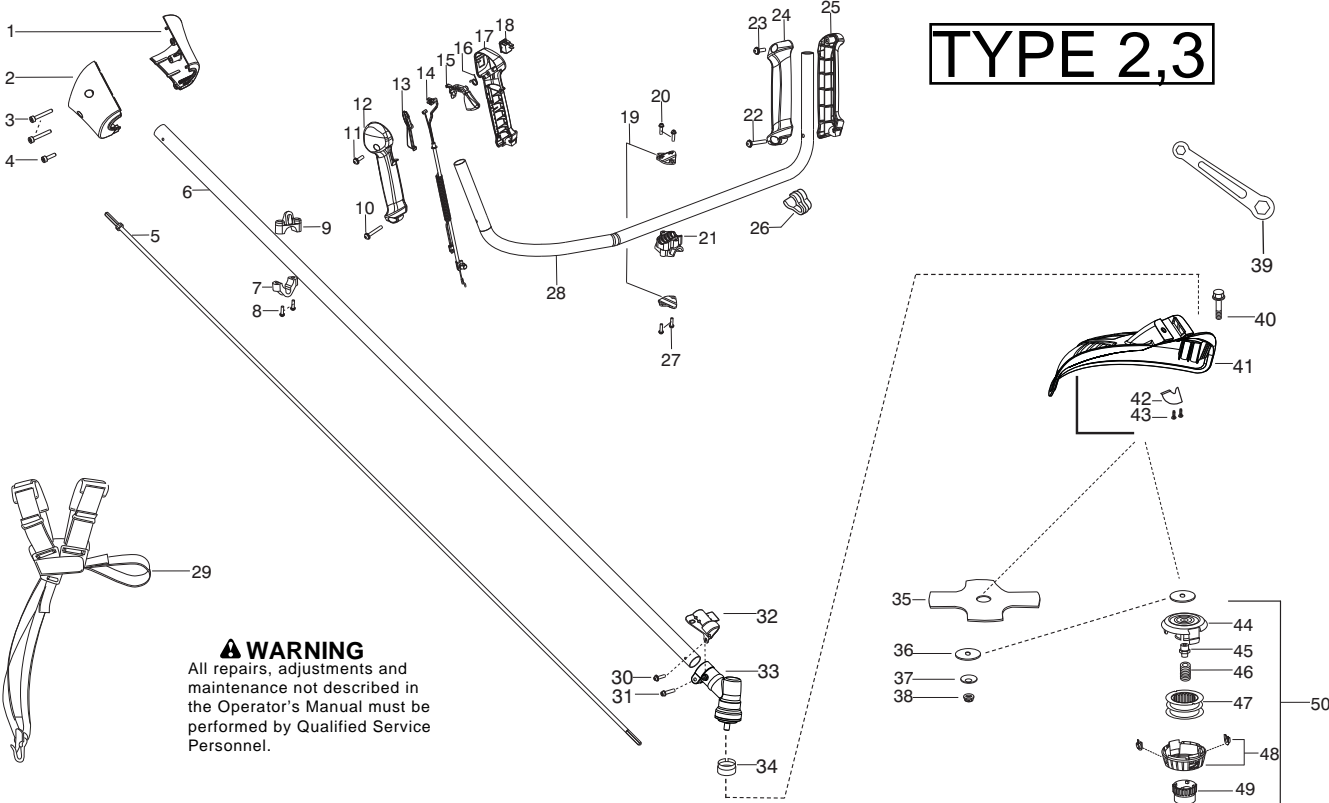

Parts List No. 545192170		 McGULLOUGH® PARTS LIST	MODEL CABRIO 433B (EU)	
Date 7/27/11	Replaces 545192170 - 3/24/10		NOTE : Illustration may differ from actual model due to design changes.	Page: 2

⚠ WARNING
All repairs, adjustments and maintenance not described in the Operator's Manual must be performed by Qualified Service Personnel.

Ref.	Part No.	Description	Ref.	Part No.	Description
1.	545207001	Nosecone - LH	35.	530055892	Assy. - Blade
2.	545207101	Nosecone - RH	36.	530095816	Washer
3.	530016449	Screw (M4 x 1.75 x 16mm)	37.	530016240	Washer - Belleville
4.	530015805	Screw (10-14 x 1/2)	38.	530015793	Nut - Flange (L.H.)
5.	545007507	Flexshaft	39.	530056401	Wrench
6.	545180867	Kit - Driveshaft 57"	40.	530015771	Screw
7.	545056601	Clamp - Harness Lower	41.	575352701	Kit - Shield (Incl. 39,40,42,43)
8.	530015940	Screw (10-14 x 1.095)	42.	530052286	Line Limiter
9.	545113301	Clamp - Harness Upper	43.	530015814	Screw (10-14 x 3/4)
10.	530016406	Screw (#10 x 1.362)	44.	537419302	Housing
11.	530015934	Screw (10-14 x .625)	45.	537419901	Adapter
12.	545158902	Housing - Throttle (RH)	46.	537338801	Spring
13.	545159401	Lockout - Throttle	47.	530096328	Assy - Spool (.095 shaped line)
14.	575320201	Assy - Throttle/Harness	48.	545003365	Kit - Cover and Eyelet
15.	545159501	Trigger - Throttle	49.	537419601	Knob
16.	545165301	Spring - Trigger	50.	537419211	Assy - TNG 7 (Incl. 44,45,46,47,48,49)
17.	545159701	Housing - Throttle (LH)	Not Shown		
18.	530069572	Kit - Switch (on/off)	115154410	Manual - Scan	
19.	530058563	Clamp - Bracket	115154526	Manual - Euro 1	
20.	530015886	Screw (10-14 x 13/16)	115154626	Manual - Euro 2	
21.	530058765	Clamp - Handlebar	115154726	Manual - Euro 3	
22.	530016406	Screw (#10 x 1.362)	✓ 115435826	Manual - Euro 4	
23.	530015934	Screw (10-14 x .625)	115154926	Manual - Euro 5	
24.	545159001	Handle - Assist (RH)	115155076	Manual - Turkish	
25.	545159101	Handle - Assist (LH)	✓ 578656001	Decal-Shaft Warning	
26.	502211201	Clip - Throttle Cable	502035505	Guard - Transport	
27.	530015886	Screw (10-14 x 13/16)			
28.	545219901	Assy. - Handlebar (Incl. 22,23,24,25)			
29.	544845802	Harness - Shoulder			
30.	530015775	Screw - 8-16 x .593			
31.	530016014	Screw - 12-24 x .960			
32.	575963401	Bracket - Shield SST			
33.	574809701	Assy - Gearbox 1" Brushcutter			
34.	530095815	Dust cup			

✓ = New Part Number For This IPL

★ = Refer to the Service Reference Indicated for more information.(Located at the END of the IPL)