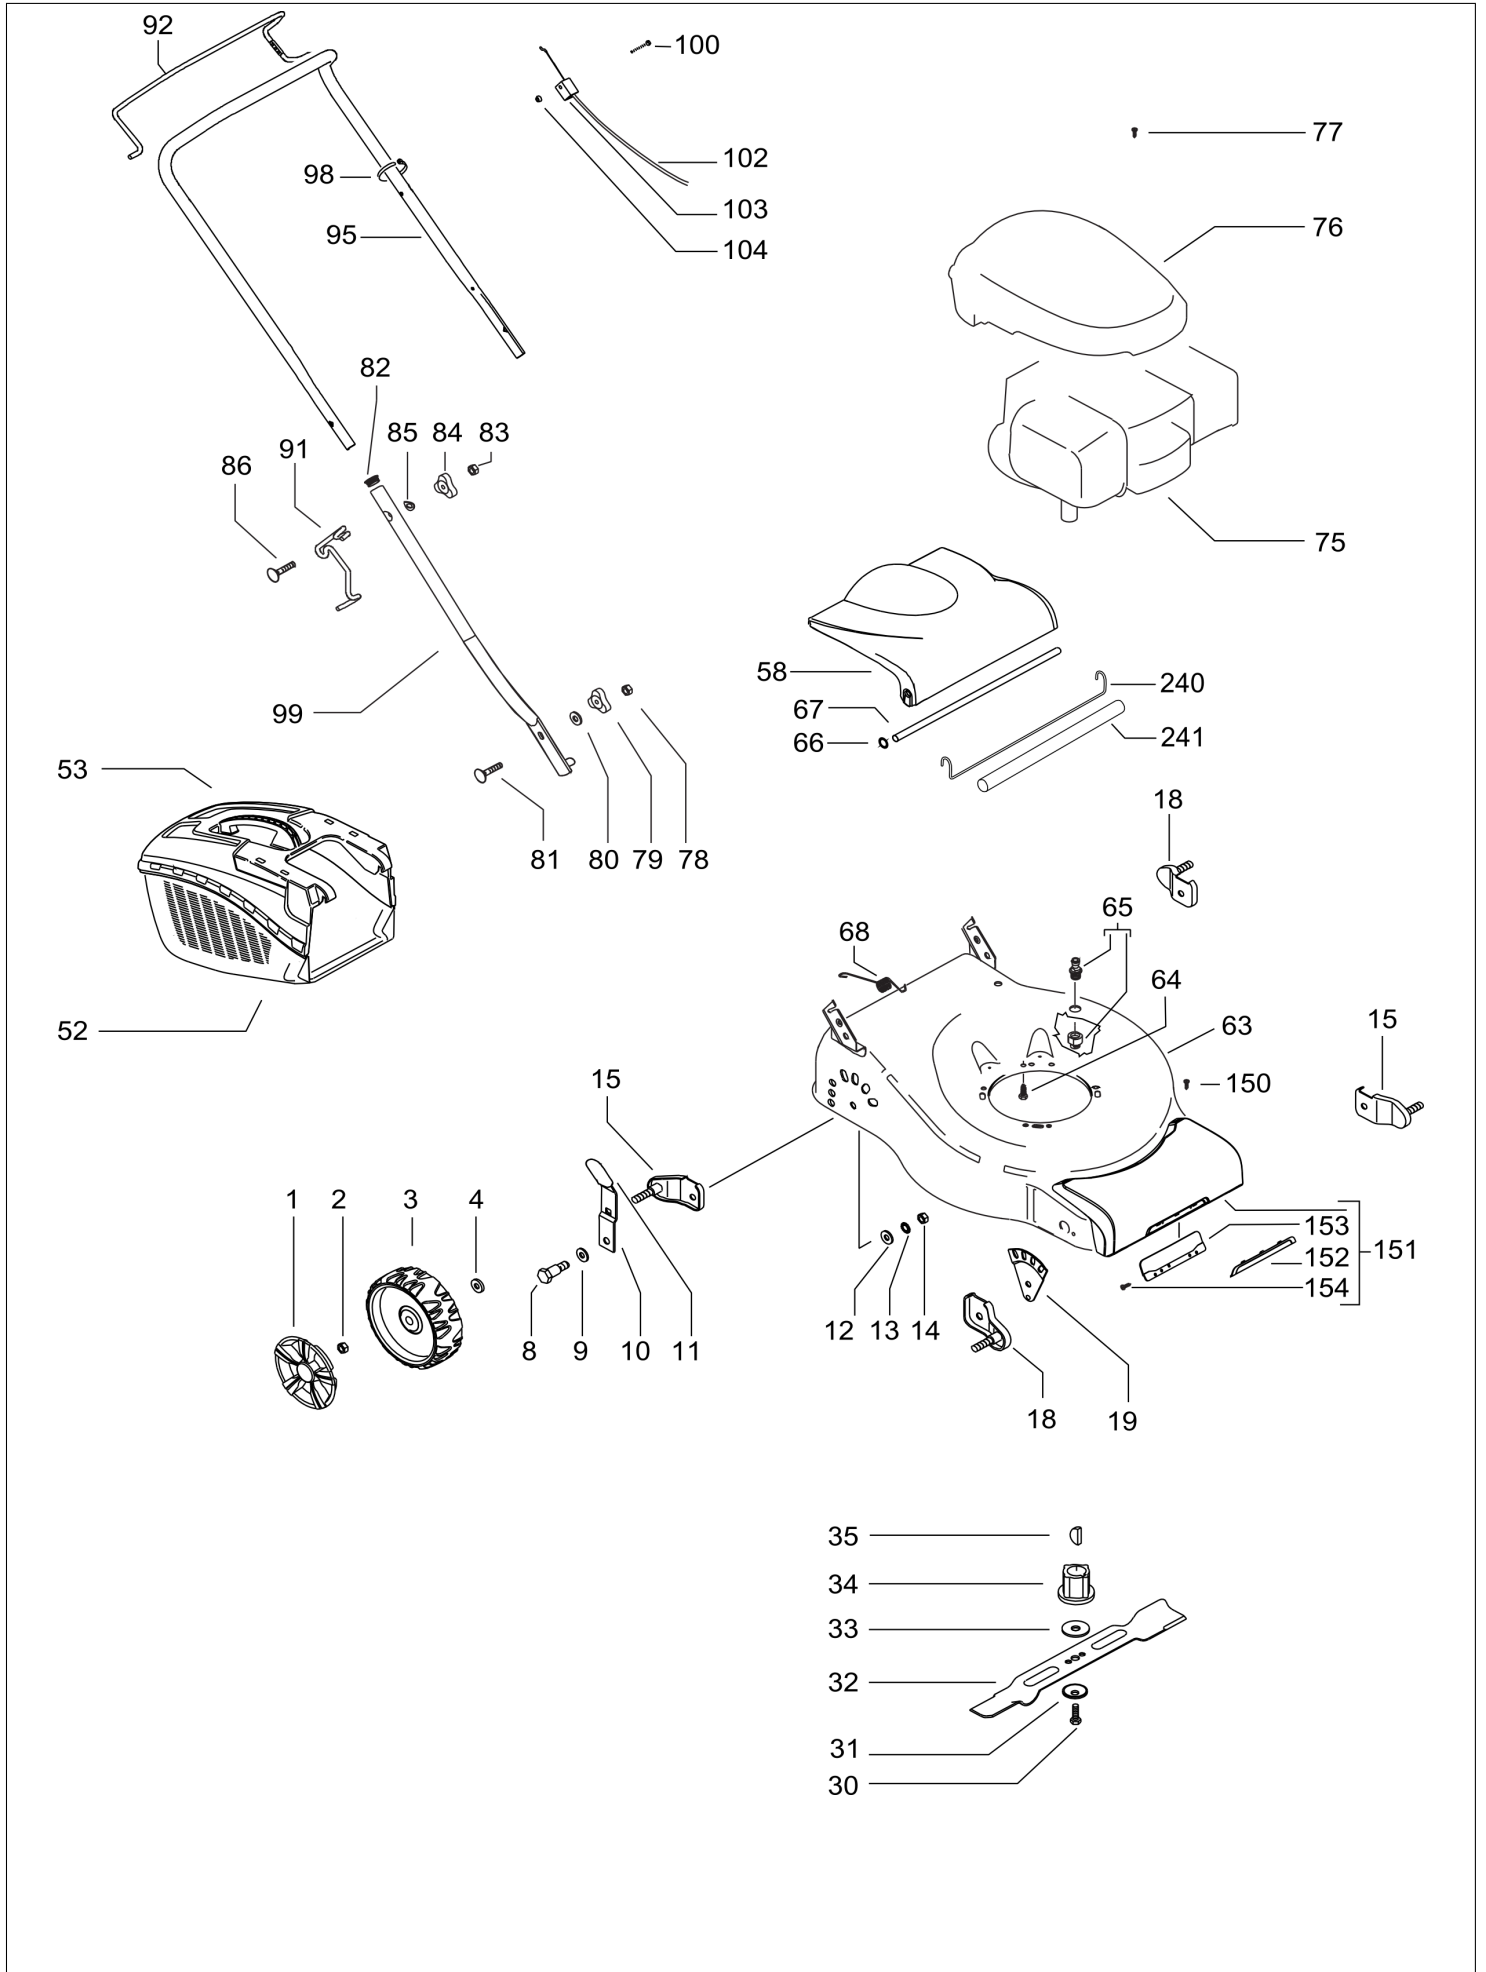

## HUSQVARNA ITALIA SPA

Item	PN	Description	Qty	Item	PN	Description	Qty
1	574 39 63-01	wheel cover Ø170	4	90	531 20 71-65	nut M6	1
2	504 85 78-01	nut	4	91	504 70 86-01	starter cable guide	1
3	574 41 49-02	wheel Ø170	4	92	504 70 83-04	brake lever	1
4	505 22 74-01	washer	4	95	504 70 80-01	handle, upper half	1
5	531 20 66-43	washer	4	98	531 20 55-81	binder	2
8	531 20 49-12	screw M10x26.4	4	99	531 20 60-71	handle, lower half	2
9	531 20 66-43	washer	4	100	531 20 63-46	screw M5x40	1
10	531 21 24-57	wheel regulator lever	4	102	531 21 35-22	brake cable	1
11	574 61 05-01	sheating	4	103	531 21 26-89	cable support	1
12	531 20 79-89	washer	4	104	531 20 52-13	nut M5	1
13	531 20 89-74	washer	4	150	576 04 74-01	screw	2
14	531 20 79-78	nut M10x26.4	4	151	575 56 21-02	front cover	1
15	504 85 16-01	wheel's support	2	152	574 37 52-01	front cover plate	1
18	504 85 15-01	wheel's support	2	153	574 72 17-01	back plate	1
19	531 21 29-87	wheel lever support	2	154	575 95 57-01	screw	2
30	531 20 80-08	screw, 3/8"	1	240	578 32 30-01	wire, grass seal	1
31	531 20 72-37	spring washer	1	241	578 32 18-01	grass seal	1
32	531 21 10-17	blade	1				
33	531 20 72-43	washer	1				
34	531 20 72-42	blade support	1				
35	505 29 09-01	key	1				
52	574 61 04-01	grass bag, lower half	1				
53	574 61 03-01	grass bag, upper half	1				
58	574 61 02-01	safety flap	1				
63	577 38 85-02	deck	1				
64	531 21 28-51	screw 3/8" + split washer	3				
65	531 20 58-48	snap on connectro 1/2"	1				
66	531 20 76-57	star lock washer	2				
67	531 20 50-60	bar, safety flap	1				
68	531 20 59-99	spring	1				
75	———	engine, Briggs & Stratton, model number 09T5020134	1				
76	522 86 81-01	engine cover	1				
77	531 21 27-10	engine cover screw	2				
78	531 20 79-82	nut M8	2				
79	531 20 49-23	knob	2				
80	531 20 49-22	washer	2				
81	531 20 49-21	screw M8x25	2				
82	531 20 89-50	cap	2				
83	531 20 79-82	nut M8	2				
84	531 20 49-23	knob	2				
85	531 20 70-90	washer	2				
86	531 20 70-89	screw M8x50	2				
88	531 20 84-91	nut M6 self	1				
89	531 20 49-61	washer	2				