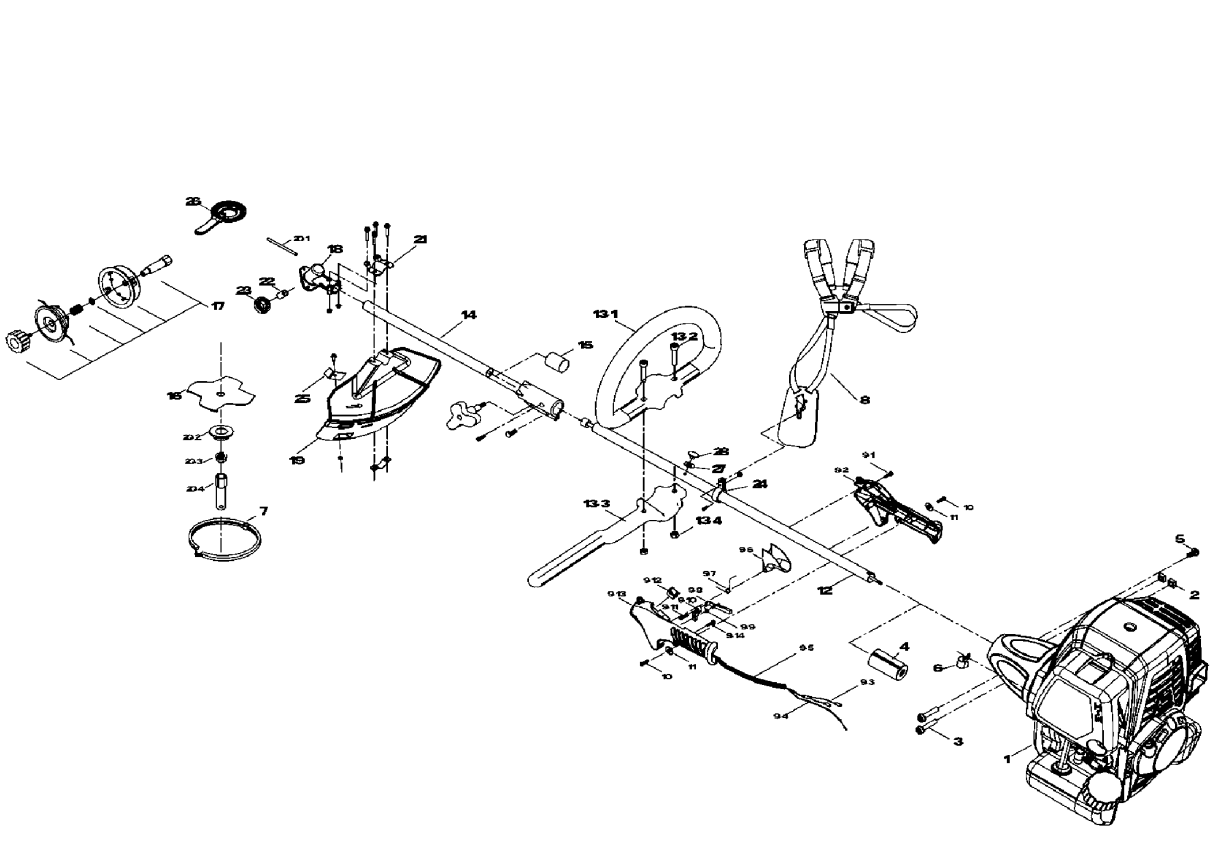

SHAFT & HANDLE

MAC BC 435 L, 965999701, 2010-05

Ref	Part no.	Description	Remark	Qty	Kit
2	574 31 67-01	NUT		2	
3	574 31 68-01	SCREW		2	
4	574 31 69-01	ADAPTER		1	
5	574 31 70-01	SCREW		1	
6	574 31 71-01	FIXING WASHER		1	
7	574 31 72-01	TRANSPORT GUARD		2	
7	574 31 72-01	TRANSPORT GUARD		2	
9	574 31 72-01	TRANSPORT GUARD		1	
9-1	574 32 78-01	THROTTLE HANDLE ASSY		1	
9-2	-	TBD		1	9
9-3	574 31 78-01	WIRE ASSY		1	
9-4	574 31 79-01	THROTTLE CABLE		1	
9-5	-	TBD		1	9
9-6	574 31 81-01	THROTTLE CONTROL		1	
9-7	574 31 82-01	SPRING		1	
9-8	574 31 83-01	THROTTLE LOCKOUT		1	
9-9	574 31 84-01	THROTTLE LOCKOUT SPRING		1	
9-10	-	TBD		1	9
9-11	574 31 86-01	SCREW		1	
9-12	574 31 87-01	STOP CONTROL		1	
9-13	-	TBD		1	9
9-14	574 31 89-01	SCREW		1	
10	574 31 90-01	SCREW		2	
11	574 31 91-01	WASHER		2	
12	574 32 80-01	TUBE DRIVESHAFT ASSY		1	
13	574 31 93-01	FRONT HANDLE ASSY		1	
13-1	-	TBD		1	13
13-2	574 31 95-01	SCREW		2	
13-3	-	TBD		1	13
13-4	574 31 97-01	NUT		2	
14	574 32 79-01	TUBE DRIVESHAFT ASSY		1	
16	574 31 98-01	GRASS BLADE		1	
17	531 02 50-04	TRIMMER HEAD		1	
18	574 32 24-01	GEAR HOUSING ASSY		1	
19	574 32 26-01	COMBINATION GUARD		1	
20	574 32 27-01	FLANGE		1	
20-1	574 32 28-01	DOLLY		1	
20-2	574 32 29-01	FLANGE		1	
20-3	574 32 30-01	NUT		1	
20-4	574 32 31-01	SOCKET WRENCH		1	
21	574 32 33-01	FIXING PLATE		1	
22	574 32 51-01	SPLINEWAY		1	
23	574 32 58-01	DRIVER FLANGE		1	
24	574 32 61-01	LOOP		1	
25	574 32 64-01	BLADE		1	
26	574 32 74-01	SPANNER		1	
27	574 32 75-01	WASHER		1