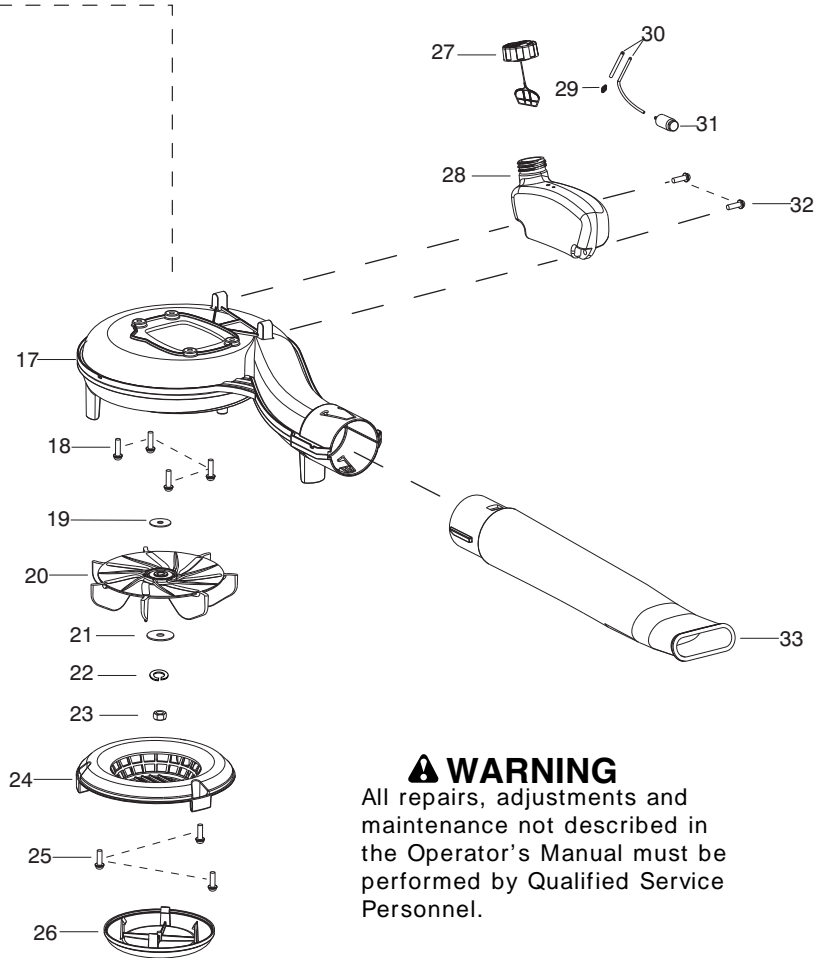

TYPE 1,2,3,4

⚠ WARNING
All repairs, adjustments and maintenance not described in the Operator's Manual must be performed by Qualified Service Personnel.

Ref.	Part No.	Description	Ref.	Part No.	Description
1.	545197801	Assy - Handle (Incl. qty. 2 of ref. 2,3)	25.	530015880	Screw
2.	530015814	Screw	26.	530057996	Deflector - Intake
3.	545206801	Spring - Isolator	27.	-----	Cap - Fuel
4.	545203101	Isolator - Handle	✓	530014347	(TYPE 1,2,3) w/retainer
5.	573952801	Housing - Upper Engine	✓	578931101	(TYPE 4) w/o retainer
6.	525433201	Assy - Muffler Guard	28.	-----	Assy - Fuel Tank (Incl. 27,29,30)
7.	530016449	Screw	✓	545197701	(TYPE 1,2,3)
8.	530054834	Handle - Starter	✓	578943101	(TYPE 4)
9.	545180862	Kit - Rope	29.	530023877	Fitting - Fuel Line
10.	530015775	Screw - Retainer	30.	-----	Kit - Fuel Line (Incl. 29)
11.	530027523	Retainer	✓	530069599	(TYPE 1,2,3)
12.	545180863	Kit - Starter Pulley (Incl. 10)	✓	-----	(TYPE 4) (Ref.#28)
13.	545054901	Spring - Starter	31.	530095646	Assy - Fuel Pick-up
14.	526480601	Assy - Fan housing with bearing	32.	530015880	Screw
15.	545196201	Assy - Lower Engine Housing (Incl. 10,11,12,13,14)	33.	574244601	Tube - Blower
16.	530015810	Screw			
17.	545203001	Assy - Scroll Housing			
18.	530015814	Screw			
19.	530015828	Washer (TYPE 1,2 ONLY)			
20.	576162901	Assy - Impeller			
21.	545164501	Washer - Impeller			
22.	530092322	Washer - Lock			
23.	530626605	Nut			
24.	545192901	Cover - Inlet			
				Not Shown	
			✓	115276926	Manual
				574234601	Decal - Warning
				574288901	Decal - Sound / Warning

✓ = New Part Number For This IPL

★ = Refer to the Service Reference Indicated for more information.(Located at the END of the IPL)