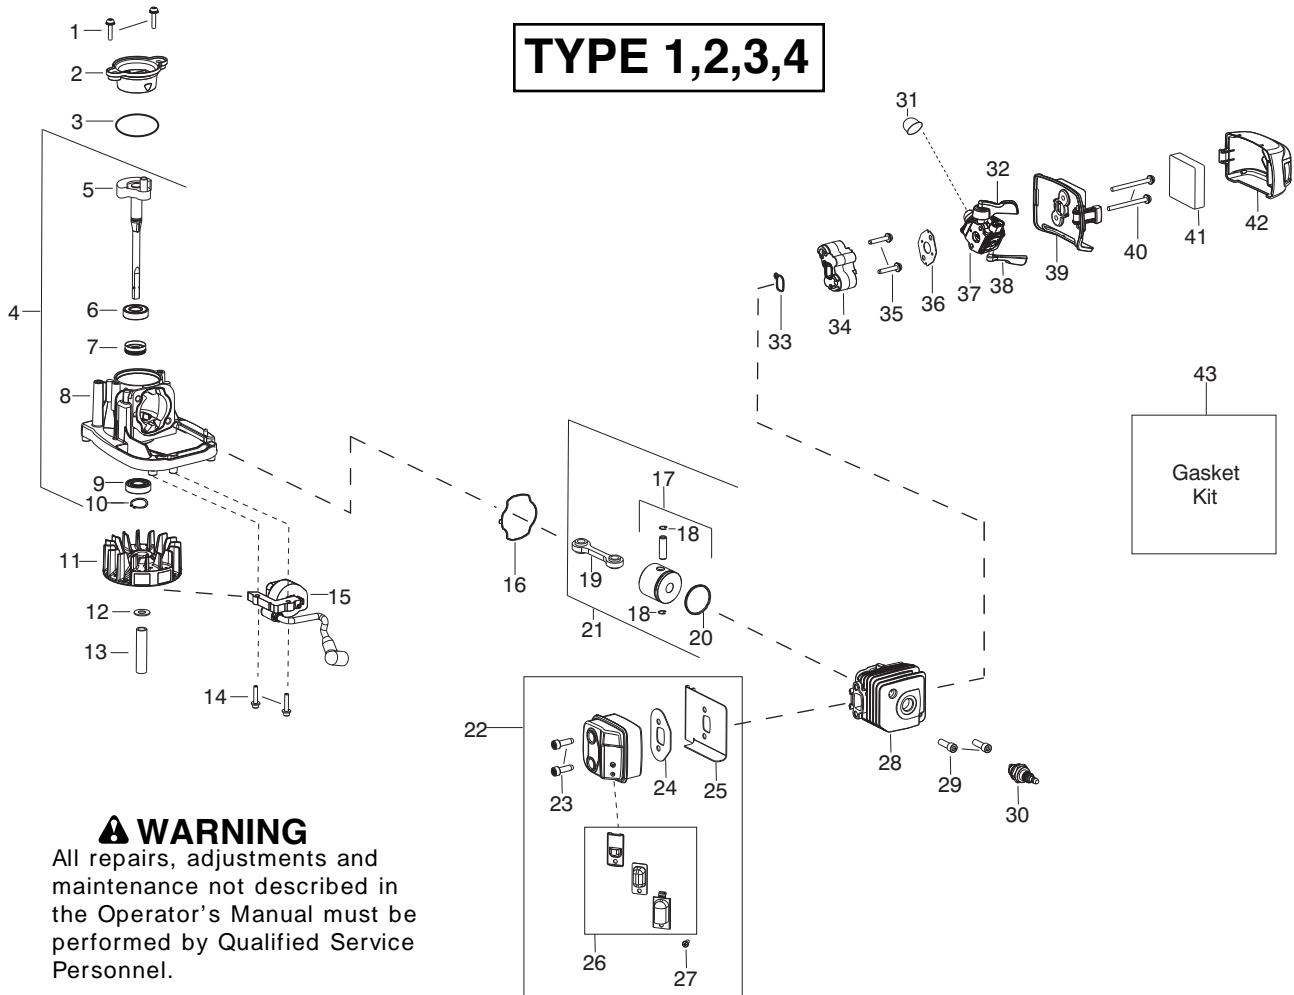

Parts List No. 574244701		 McGULLOUGH PARTS LIST	MODEL MAC GB 275
Date 5/08/12	Replaces 574244701 - 7/12/11		NOTE : Illustration may differ from actual model due to design changes.

Ref.	Part No.	Description	Ref.	Part No.	Description
1.	530016386	Screw	19.	530069945	Kit - Connecting Rod
2.	530057954	Assy - Rear Plug (Incl. 3)	20.	545154001	Ring - Piston
3.	-----	O-Ring (Ref.#43)	21.	530071785	Kit - Piston and Rod (Incl. 17,19)
4.	-----	Kit - Crankshaft / Crankcase (Incl. 5,8,10)	22.	-----	Assy - Muffler (Incl. 23,24,25,26,27)
	545180861	(TYPE 1,2)		545180865	(TYPE 1)
	578976301	(TYPE 3,4)		545227001	(TYPE 2,3,4)
5.	-----	Assy - Crankshaft	23.	530016338	Screw - Muffler
	545091101	(TYPE 1,2)	24.	-----	Gasket (Ref.#43)
	576810001	(TYPE 3,4)	25.	545210501	Shield - Muffler
6.	530032125	Bearing - Inner	26.	530071544	Kit - Spark Arrestor
7.	530019264	Seal - Crankshaft	27.	530015241	Screw
8.	545197401	Assy - Crankcase (Incl. 6,7,9)	28.	530012541	Cylinder - Machined (25cc)
9.	530055728	Bearing - Outer	29.	530015953	Screw - Cylinder
10.	530015941	Ring - Crankshaft Retainer	30.	952030249	Accy - Spark Plug (RCJ-6Y)
11.	-----	Assy - Flywheel	31.	530058709	Bulb - Purge
	545197301	(TYPE 1,2)	32.	545180868	Kit - Throttle
	530054115	(TYPE 3,4)	33.	-----	Seal (Ref.#43)
12.	-----	Washer	34.	545197001	Adapter - Carburetor
	530016030	(TYPE 1,2)	35.	530016441	Screw
	530015149	(TYPE 3,4)	36.	-----	Gasket (Ref.#43)
13.	-----	Spacer - Flywheel	37.	545180864	Kit - Carburetor Assy.
	545113701	(TYPE 1,2)	38.	545180869	Kit - Choke
	576810101	(TYPE 3,4)	39.	545193501	Base - Air Box
14.	530016357	Screw	40.	530016429	Screw
15.	545158001	Module - Ignition	41.	530036575	Filter - Foam Air
16.	-----	Seal (Ref.#43)	42.	545193601	Cover - Air Box
17.	530071833	Kit - Piston (Incl. 18,20)	43.	545180866	Kit - Gasket (Incl. 3,16,24,33,36)
18.	530015162	Retainer - Wrist Pin			