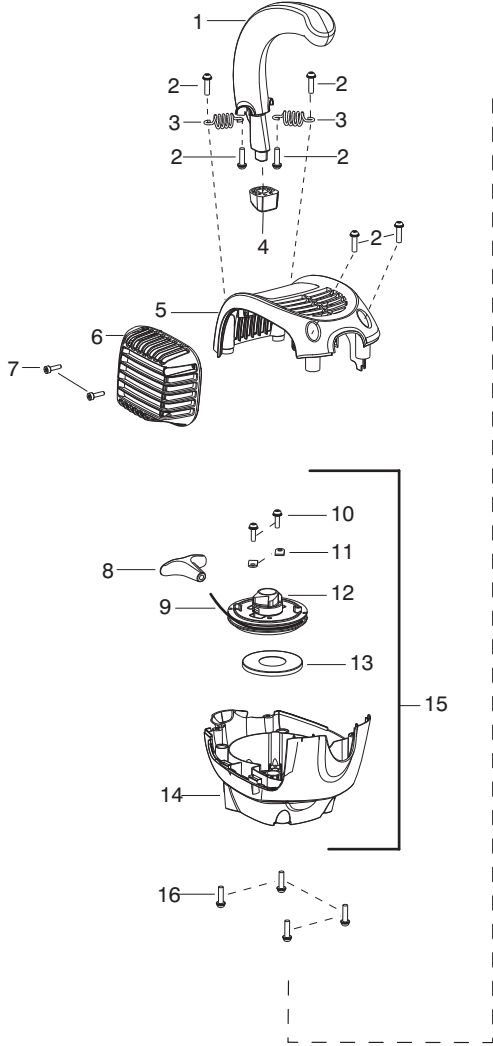

Parts List No.	574244701	 PARTS LIST	MODEL	
Date	5/08/12		Replaces	574244701 - 7/12/11
		NOTE : Illustration may differ from actual model due to design changes.	Page: 2