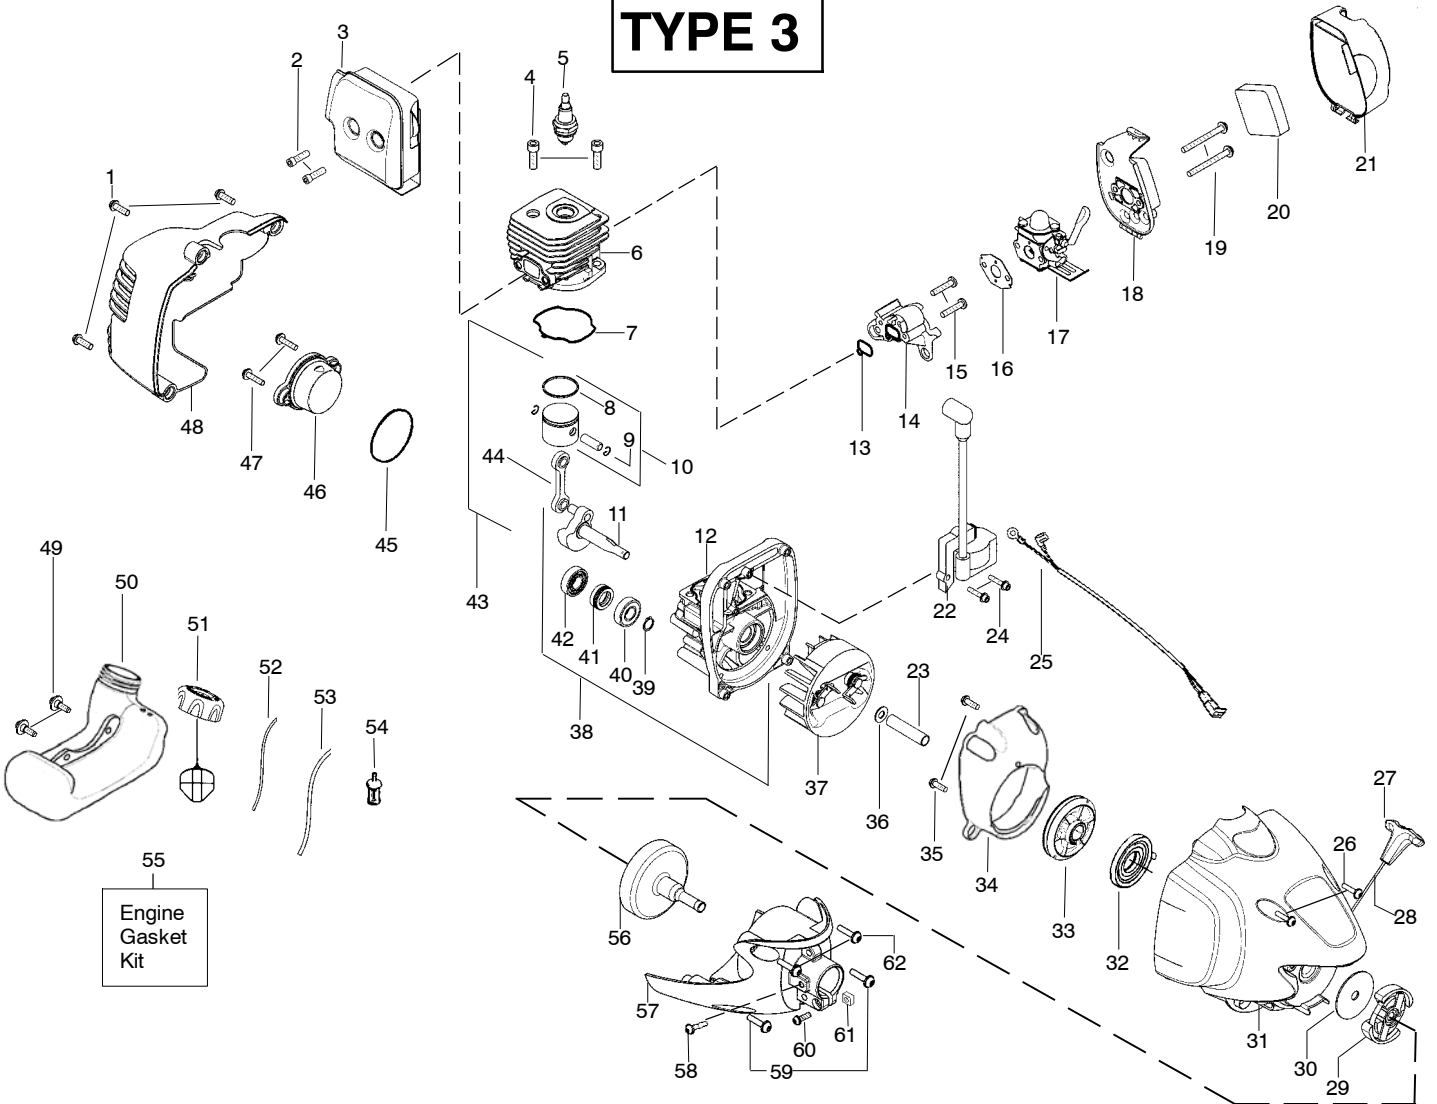

TYPE 3

Ref.	Part No.	Description	Ref.	Part No.	Description	Ref.	Part No.	Description
1.	530015880	Screw	21.	530057545	Cover-Air Box	44.	530069945	Kit-Conn. Rod
2.	530058982	Bolt-Muffler	22.	530035505	Ignition Module	45.	530071750	O-Ring-C'case (kit)
3.	545227901	Assy-Muffler/Shield (Incl. 2)	23.	530059758	Spacer-Flywheel	46.	530057954	Assy-Plug (incl.45)
4.	530015953	Screw-Cylinder	24.	530016357	Screw	47.	530016386	Screw
5.	952030249	Spark Plug (RCJ 6Y)	25.	545054801	Assy-Switch wire	48.	530057539	Shroud-Rear
6.	530012541	Cylinder	26.	530015810	Screw	49.	530016445	Retainer-Tank
7.	530071750	Seal-Cylinder (kit)	27.	530054834	Handle-Starter	50.	530057974	Assy-Fuel Tank (incl. filter, lines & fuel cap)
8.	530055120	Piston Ring	28.	545050409	Kit - Rope	51.	530057973	Assy-Fuel Cap
9.	530015162	Retainer-Piston Pin	29.	530055122	Assy-Clutch	52.	530069247	Kit-Fuel Line (Small)
10.	530071833	Kit - Piston (Incl. 8, 9)	30.	530094189	Washer-Clutch	53.	530069216	Kit-Fuel Line (Large)
11.	530012579	Assy-Crankshaft	31.	545016004	Assy.-Fan Hsg	54.	530095646	Assy-Fuel Pickup
12.	530012582	Assy-Crankcase (Incl. 40,41,42)	32.	545054901	Spring-Starter	55.	530071750	Kit-Engine Gasket (Incl. 7,13,16,45)
13.	530071750	Seal-Cyl/Carb.(kit)	33.	545050407	Kit-Starter Pulley	56.	530150247	Assy-Clutch Drum
14.	530057547	Adapter-Carb.	34.	545080601	Baffle	57.	545077301	Assy-Clutch Cover (Incl. 60,61)
15.	530016441	Screw	35.	530015880	Screw	58.	530016319	Screw-Align
16.	530071750	Gasket-Carb. (kit)	36.	530016463	Washer-Clutch Flat	59.	530015772	Screw
17.	530071811	Kit-Carb.(C1U-W19)	37.	530039243	Assy-Flywheel	60.	530016381	Screw 12-24
(Note: Repair kits are not available for this carburetor)			38.	545102101	Assy-C'case & C'shaft (Incl. 11,12,39)	61.	530016382	Nut 12-24
18.	530059246	Air Box	39.	530015941	Retain. Ring-C'shaft	62.	530015814	Screw
19.	530016429	Screw	40.	530055728	Outer Bearing	Not Shown		
20.	530036575	Foam-Air Filter	41.	530019264	Seal-C'shaft	530058709	Bulb-Purge	
			42.	530032125	Inner Bearing			
			43.	530071785	Kit-piston/rod (Incl. 10,44)			

✓ = NEW PART NUMBER FOR THIS IPL

★ = REFER TO THE SERVICE REFERENCE INDICATED FOR MORE INFORMATION. (LOCATED AT END OF IPL)