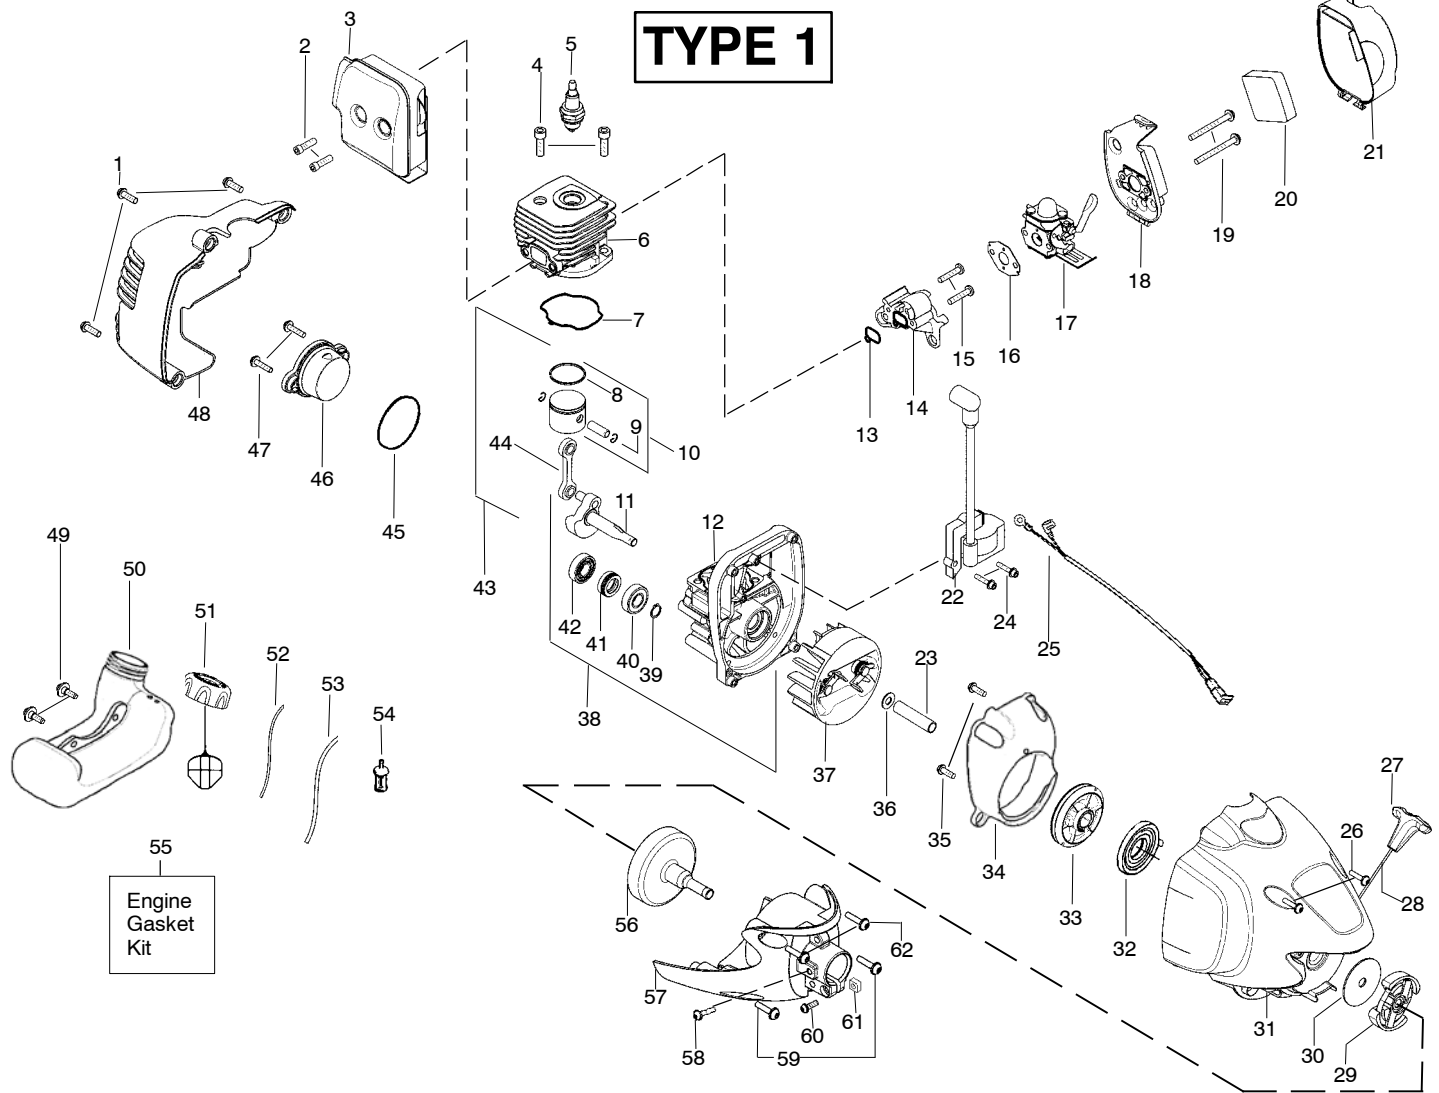

Ref.	Part No.	Description	Ref.	Part No.	Description	Ref.	Part No.	Description
1.	530015880	Screw	21.	530057545	Cover-Air Box	44.	530069945	Kit-Conn. Rod
2.	530058982	Bolt-Muffler	22.	530035505	Ignition Module	45.	530071750	O-Ring-C'case (kit)
3.	530059825	Assy-Muffler/Shield (Incl. 2)	23.	530059758	Spacer-Flywheel	46.	530057954	Assy-Plug (incl.45)
4.	530015953	Screw-Cylinder	24.	530016357	Screw	47.	530016386	Screw
5.	952030249	Spark Plug (RCJ 6Y)	25.	545015601	Assy-Switch wire	48.	530057539	Shroud-Rear
6.	530012541	Cylinder	26.	530015810	Screw	49.	530016445	Retainer-Tank
7.	530071750	Seal-Cylinder (kit)	27.	530054834	Handle-Starter	50.	530057974	Assy-Fuel Tank (incl. filter, lines & fuel cap)
8.	530055120	Piston Ring	28.	545050409	Kit - Rope	51.	530057973	Assy-Fuel Cap
9.	530015162	Retainer-Piston Pin (Incl. 8, 9)	29.	530055122	Assy-Clutch	52.	530069247	Kit-Fuel Line (Small)
10.	530071833	Kit - Piston (Incl. 8, 9)	30.	530094189	Washer-Clutch	53.	530069216	Kit-Fuel Line (Large)
11.	530012579	Assy-Crankshaft	31.	545016004	Assy.-Fan Hsg	54.	530095646	Assy-Fuel Pickup
12.	530012582	Assy-Crankcase (Incl. 40,41,42)	32.	545054901	Spring-Starter	55.	530071750	Kit-Engine Gasket (Incl. 7,13,16,45)
13.	530071750	Seal-Cyl/Carb.(kit)	33.	545050407	Kit-Starter Pulley	56.	530150247	Assy-Clutch Drum
14.	530057547	Adapter-Carb.	34.	545080601	Baffle	57.	545077301	Assy-Clutch Cover (Incl. 60,61)
15.	530016441	Screw	35.	530015880	Screw	58.	530016319	Screw-Align
16.	530071750	Gasket-Carb. (kit)	36.	530016463	Washer-Clutch Flat	59.	530015772	Screw
17.	530071811	Kit-Carb.(C1U-W19)	37.	530039243	Assy-Flywheel	60.	530016381	Screw 12-24
(Note: Repair kits are not available for this carburetor)			38.	545102101	Assy-C'case & C'shaft (Incl. 11,12,39)	61.	530016382	Nut 12-24
18.	530059246	Air Box	39.	530015941	Retain. Ring-C'shaft	62.	530015814	Screw
19.	530016429	Screw	40.	530055728	Outer Bearing	Not Shown		
20.	530036575	Foam-Air Filter	41.	530019264	Seal-C'shaft	530058709	Bulb-Purge	
			42.	530032125	Inner Bearing			
			43.	530071785	Kit-piston/rod (Incl. 10,44)			

✓ = NEW PART NUMBER FOR THIS IPL   * = REFER TO THE SERVICE REFERENCE INDICATED FOR MORE INFORMATION. (LOCATED AT END OF IPL)