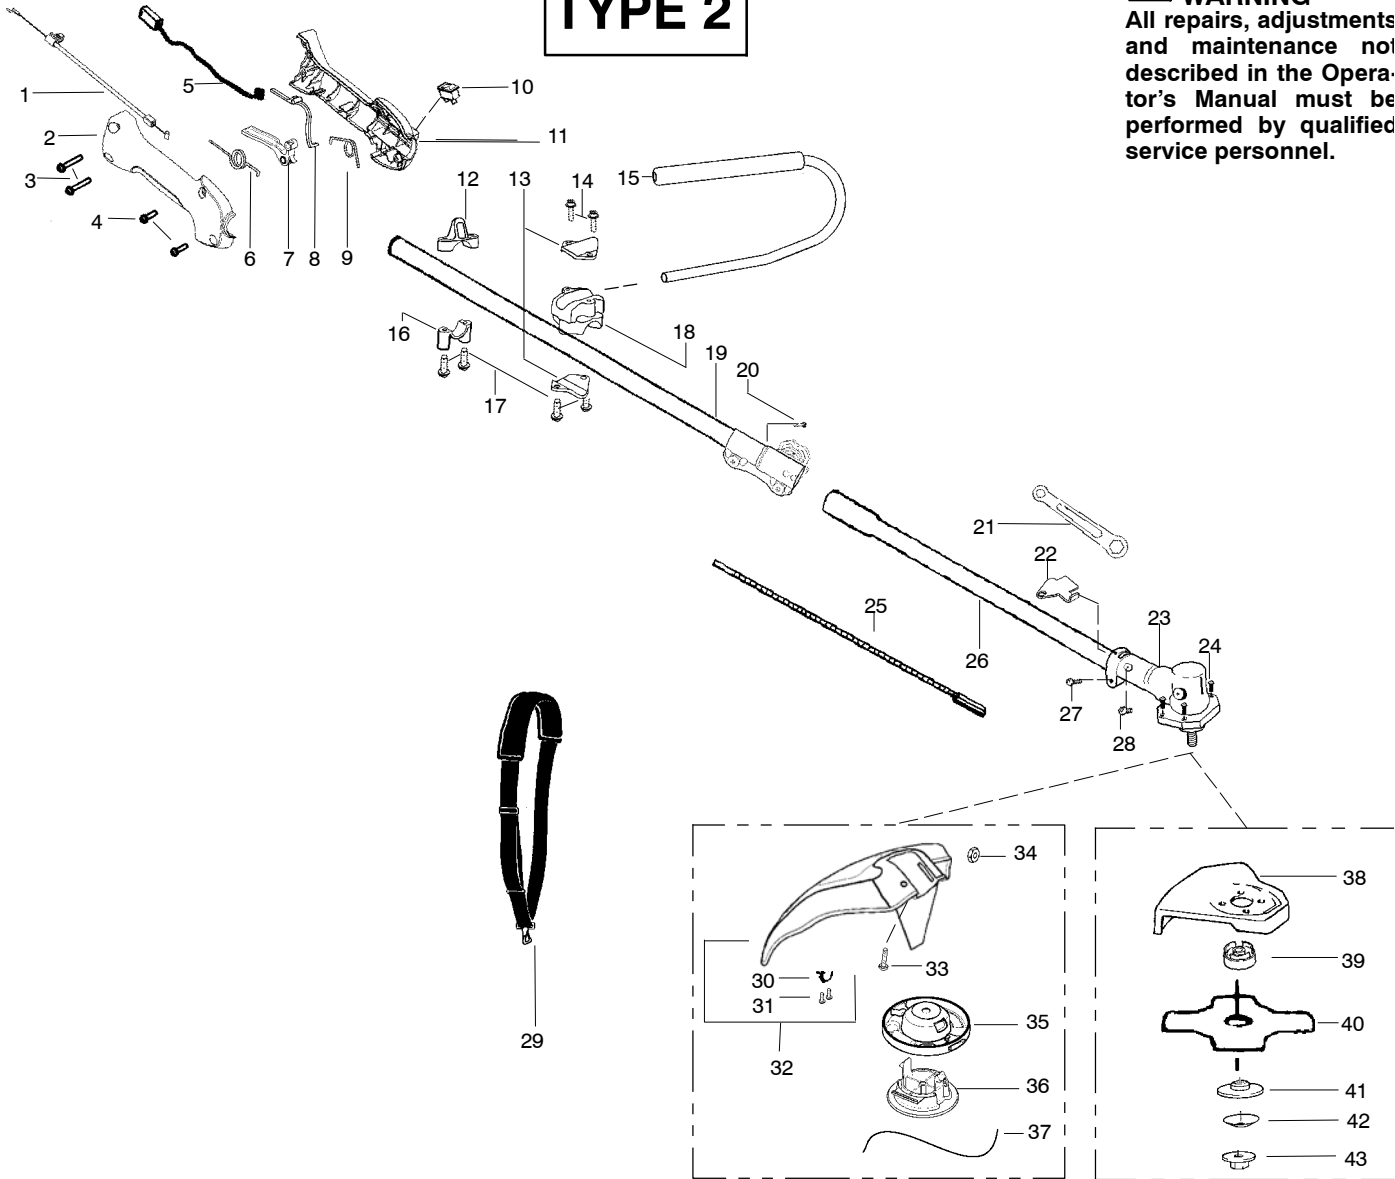

TYPE 2

⚠ WARNING
All repairs, adjustments and maintenance not described in the Operator's Manual must be performed by qualified service personnel.

Ref.	Part No.	Description	Ref.	Part No.	Description	Ref.	Part No.	Description
1	545044301	Assy-Throttle Cable	19.	545006014	Kit-Upper Shaft (Incl. flex, clamp & 20)	35.	545053902	Assy-Fixed Line Head (Incl. 36,37)
2.	545012902	Hsg.-Throttle (RH)	20.	530016344	Screw	36.	545049501	Cap-Fixed Line
3.	530016406	Screw	21.	530056401	Wrench	37.	545068001	Line
4.	530015814	Screw	22.	530057554	Bracket-Shield	38.	530071947	Kit-Blade Shield
5.	530054183	Assy.-Wire	23.	530096100	Assy-Gearbox	39.	530095815	Dust cup
6.	545067201	Spring-Trigger	24.	530016312	Screw	40.	530055892	Assy-Weed Blade
7.	545013001	Trigger-Throttle	25.	530096218	Flex shaft-Lower	41.	530095816	Washer
8.	545013101	Lockout	26.	545006059	Kit-Lower Shaft	42.	530016240	Washer-Belleville
9.	545015201	Spring-Lockout	27.	530016014	Screw	43.	530015793	Nut-Flange
10.	530069572	Kit-Switch	28.	530015775	Screw	Not Shown		
11.	545013201	Hsg. Throttle (LH)	29.	530092085	Strap-Shoulder	---	545154629	Operator Manual Euro 1
12.	530057986	Clamp-Harness (upper)	30.	530052285	Line Limiter	---	545154628	Euro 2
13.	530058563	Clamp-Bracket	31.	530015814	Screw	---	545075701	Decal-Warning CE
14.	530015886	Screw	32.	545081001	Kit-Shield (Incl. 21,30,31,33,34)	---	530150313	Decal-Warning (upper)
15.	530071974	Kit-Handlebar (Incl. grip, cap, decal)	33.	530015820	Bolt	---	530056335	Decal-Blade Direction
16.	530057987	Clamp-Harness (lower)	34.	530015197	Nut	---	530031159	Wrench-Hex (5/32")
17.	530015940	Screw				---	502035505	Guard-Transport
18.	545024501	Clamp-Handlebar				---	545065501	Decal - Head Rotation

✓ = NEW PART NUMBER FOR THIS IPL

* = REFER TO THE SERVICE REFERENCE INDICATED FOR MORE INFORMATION. (LOCATED AT END OF IPL)