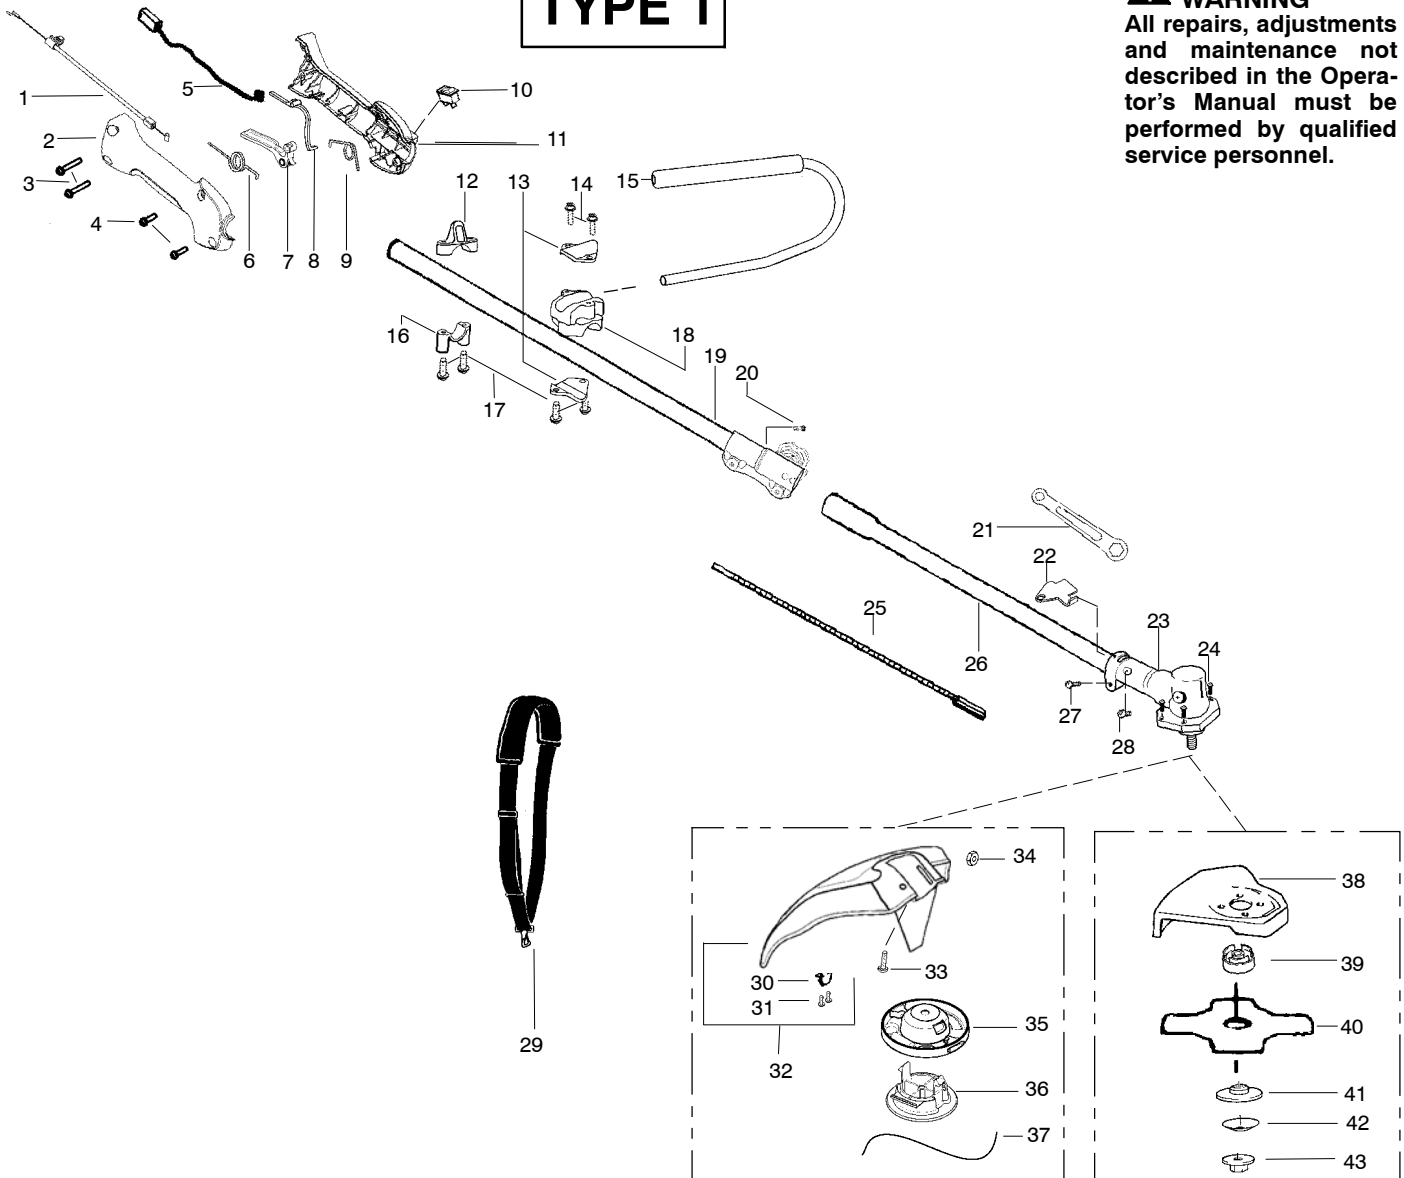

TYPE 1

⚠ WARNING
 All repairs, adjustments and maintenance not described in the Operator's Manual must be performed by qualified service personnel.

Ref.	Part No.	Description	Ref.	Part No.	Description	Ref.	Part No.	Description
1.	545044301	Assy-Throttle Cable	19.	545006014	Kit-Upper Shaft (Incl. flex, clamp & 20)	35.	545053902	Assy-Fixed Line Head (Incl. 36,37)
2.	545012902	Hsg.-Throttle (RH)	20.	530016344	Screw	36.	545049501	Cap-Fixed Line
3.	530016406	Screw	21.	530056401	Wrench	37.	545068001	Line
4.	530015814	Screw	22.	530057554	Bracket-Shield	38.	530071947	Kit-Blade Shield
5.	530054183	Assy.-Wire	23.	530096100	Assy-Gearbox	39.	530095815	Dust cup
6.	545067201	Spring-Trigger	24.	530016312	Screw	40.	530055892	Assy-Weed Blade
7.	545013001	Trigger-Throttle	25.	530096218	Flex shaft-Lower	41.	530095816	Washer
8.	545013101	Lockout	26.	545006059	Kit-Lower Shaft	42.	530016240	Washer-Belleville
9.	545015201	Spring-Lockout	27.	530016014	Screw	43.	530015793	Nut-Flange
10.	530069572	Kit-Switch	28.	530015775	Screw	Not Shown		
11.	545013201	Hsg. Throttle (LH)	29.	530092085	Strap-Shoulder	----		Operator Manual
12.	530057986	Clamp-Harness (upper)	30.	530052286	Line Limiter	545140969		Euro 1
13.	530058563	Clamp-Bracket	31.	530015814	Screw	545140968		Euro 2
14.	530015886	Screw	32.	545081001	Kit-Shield (Incl. 21,30,31,33,34)	545075701		Decal-Warning CE
15.	530071974	Kit-Handlebar (Incl. grip, cap, decal)	33.	530015820	Bolt	530150313		Decal-Warning (upper)
16.	530057987	Clamp-Harness (lower)	34.	530015197	Nut	530056335		Decal-Blade Direction
17.	530015940	Screw				530031159		Wrench-Hex (5/32")
18.	545024501	Clamp-Handlebar				502035505		Guard-Transport