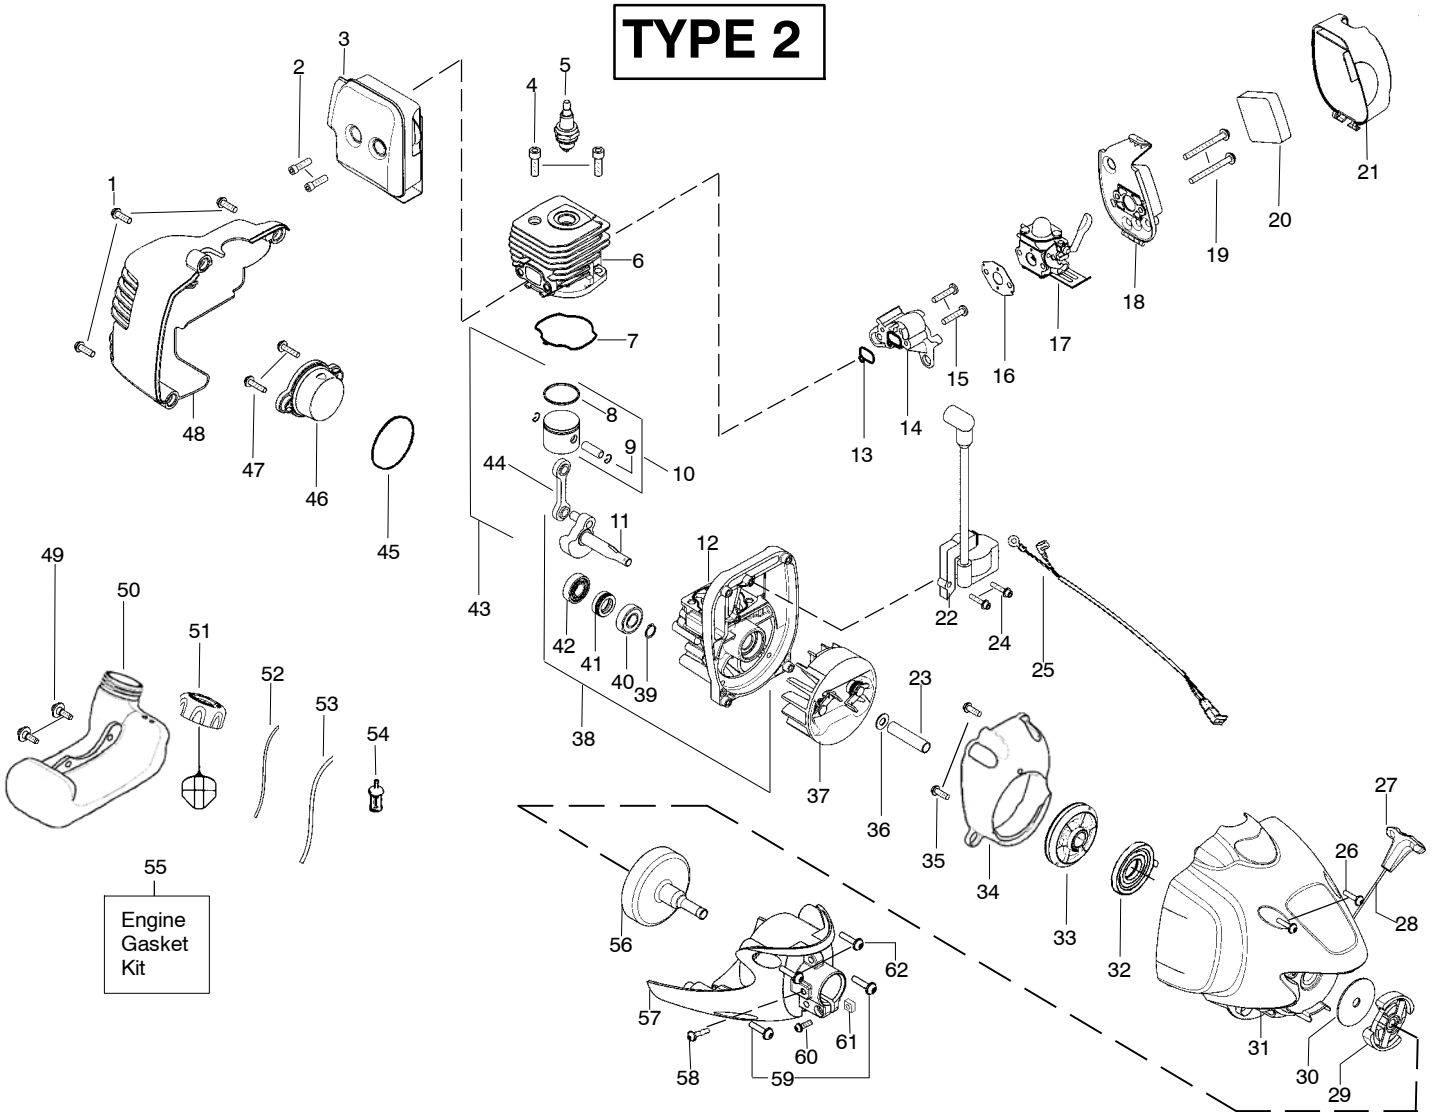

Ref.	Part No.	Description	Ref.	Part No.	Description	Ref.	Part No.	Description
1.	530015880	Screw	21.	530057545	Cover-Air Box	44.	530069945	Kit-Conn. Rod
2.	530058982	Bolt-Muffler	22.	530035505	Ignition Module	45.	530071750	O-Ring-C'case (kit)
3.	530057863	Assy-Muffler/Shield (Incl. 2)	23.	530059758	Spacer-Flywheel	46.	530057954	Assy-Plug (incl.45)
4.	530015953	Screw-Cylinder	24.	530016357	Screw	47.	530016386	Screw
5.	952030249	Spark Plug (RCJ 6Y)	25.	545054801	Assy-Switch wire	48.	530057539	Shroud-Rear
6.	530012541	Cylinder	26.	530015810	Screw	49.	530016445	Retainer-Tank
7.	530071750	Seal-Cylinder (kit)	27.	530054834	Handle-Starter	50.	530057974	Assy-Fuel Tank (incl. filter, lines & fuel cap)
8.	530055120	Piston Ring	28.	545050409	Kit - Rope	51.	530057973	Assy-Fuel Cap
9.	530015162	Retainer-Piston Pin	29.	530055122	Assy-Clutch	52.	530069247	Kit-Fuel Line (Small)
10.	530071833	Kit - Piston (Incl. 8, 9)	30.	530094189	Washer-Clutch	53.	530069216	Kit-Fuel Line (Large)
11.	530012579	Assy-Crankshaft	31.	545016004	Assy.-Fan Hsg	54.	530095646	Assy-Fuel Pickup
12.	530012582	Assy-Crankcase (Incl. 40,41,42)	32.	545054901	Spring-Starter	55.	530071750	Kit-Engine Gasket (Incl. 7,13,16,45)
13.	530071750	Seal-Cyl/Carb. (kit)	33.	545050407	Kit-Starter Pulley	56.	530150247	Assy-Clutch Drum
14.	530057547	Adapter-Carb.	34.	545080601	Baffle	57.	545077301	Assy-Clutch Cover (Incl. 60,61)
15.	530016441	Screw	35.	530015880	Screw	58.	530016319	Screw-Align
16.	530071750	Gasket-Carb. (kit)	36.	530016463	Washer-Clutch Flat	59.	530015772	Screw
17.	530071811	Kit-Carb.(C1U-W19)	37.	530039243	Assy-Flywheel	60.	530016381	Screw 12-24
(Note: Repair kits are not available for this carburetor)			38.	545102101	Assy-C'case & C'shaft (Incl. 11,12,39)	61.	530016382	Nut 12-24
18.	530059246	Air Box	39.	530015941	Retain. Ring-C'shaft	62.	530015814	Screw
19.	530016429	Screw	40.	530055728	Outer Bearing	Not Shown		
20.	530036575	Foam-Air Filter	41.	530019264	Seal-C'shaft	530058709	Bulb-Purge	
			42.	530032125	Inner Bearing			
			43.	530071785	Kit-piston/rod (Incl. 10,44)			

✓ = NEW PART NUMBER FOR THIS IPL   * = REFER TO THE SERVICE REFERENCE INDICATED FOR MORE INFORMATION. (LOCATED AT END OF IPL)