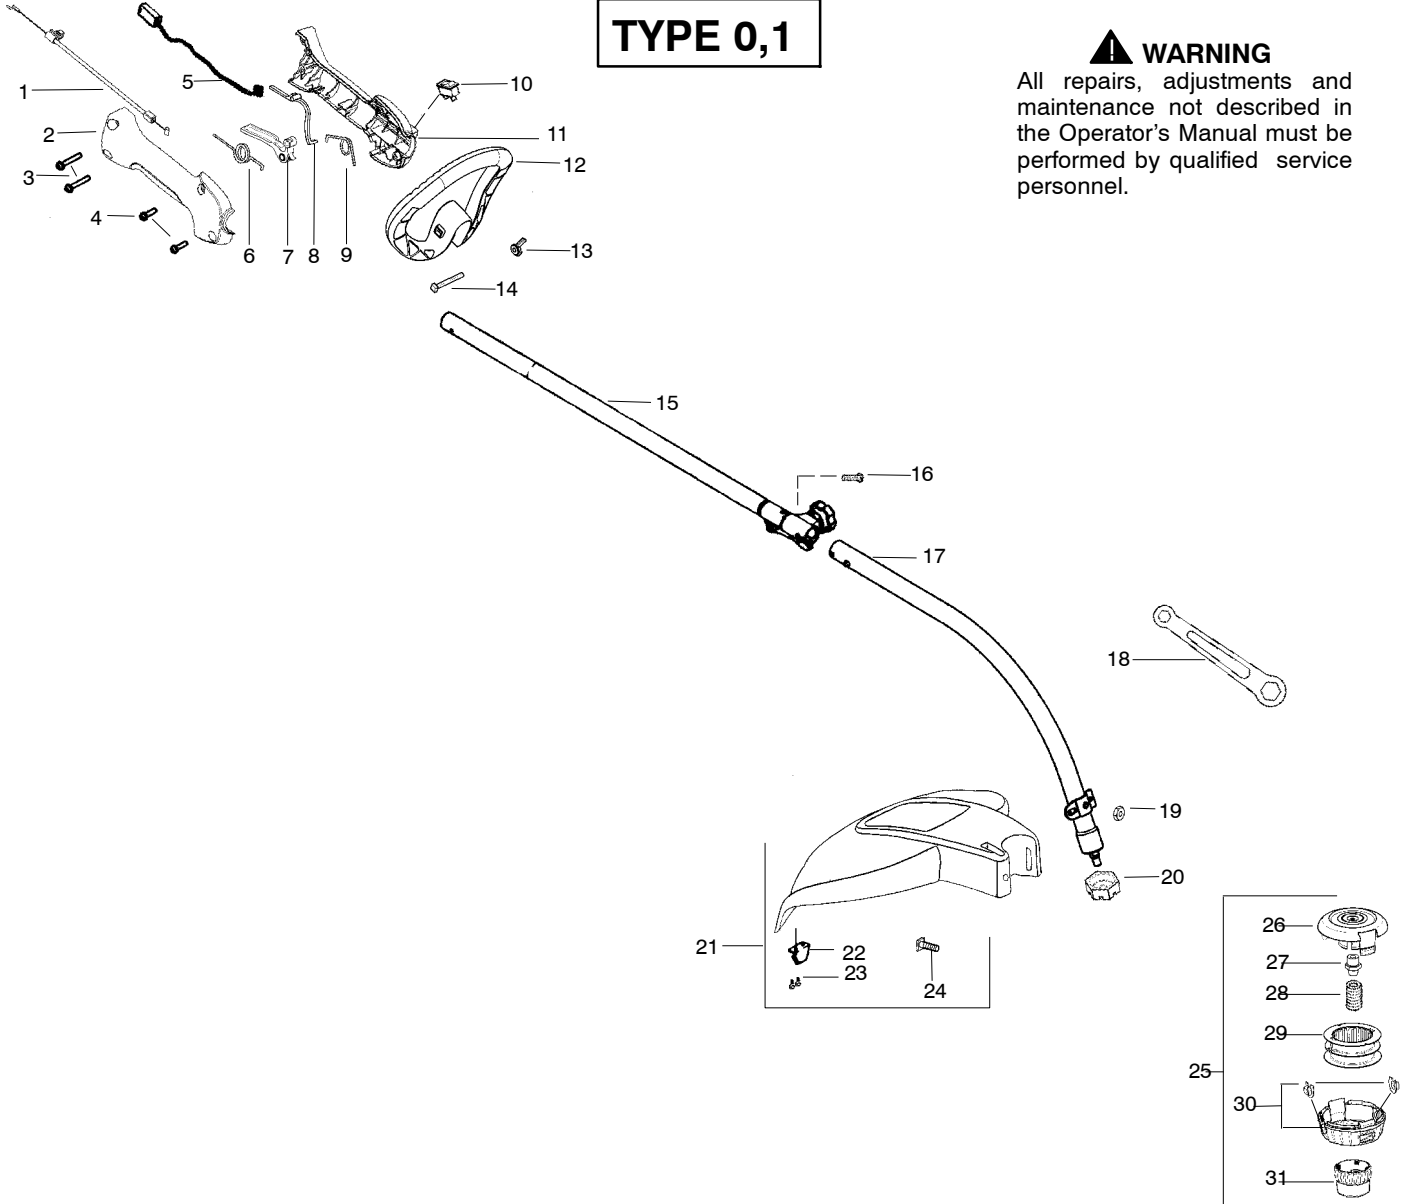

**TYPE 0,1**

**▲ WARNING**

All repairs, adjustments and maintenance not described in the Operator's Manual must be performed by qualified service personnel.

Ref.	Part No.	Description	Ref.	Part No.	Description	Ref.	Part No.	Description
1.	545044301	Assy.-Throttle Cable	17.	545006020	Kit-Lower Shaft			
2.	545012902	Hsg.-Throttle (RH)	18.	530056401	Wrench			
3.	530016406	Screw	19.	530015197	Nut			
4.	530015814	Screw	20.	---	Dust Cup			
5.	530054183	Assy.-Wire	21.	545006021	Kit-Shield Assy. (Incl. 18,19,22,23,24)			Not Shown
6.	545067201	Spring-Trigger	22.	530052286	Limiter-Line			
7.	545013001	Trigger-Throttle	23.	530015814	Screw		545140971	Operator Manual
8.	545013101	Lockout-Throttle	24.	530015820	Bolt		545140970	Euro 1
9.	545015201	Spring-Lockout	25.	537419205	Assy-TNG7 (Incl. 26, 27,28,29,30,31)		530150142	Euro 2
10.	530069572	Kit-Switch	26.	537419303	Housing		530150315	Decal-Warning CE
11.	545013201	Hsg. Throttle (LH)	27.	537419901	Adapter			Decal-Warning CE
12.	530058583	Assy-Handle(Incl. 13,14)	28.	537338801	Spring P25			Decal-Warning CE
13.	530016152	Wingnut	29.	545080801	Assy-Wound Spool			Warning
14.	530015786	Bolt	30.	545003365	Kit-Cover and Eyelet			
15.	545006022	Kit-Upper Shaft (Incl. flex, clamp & 16)	31.	537419601	Knob P25			
16.	530016344	Screw						