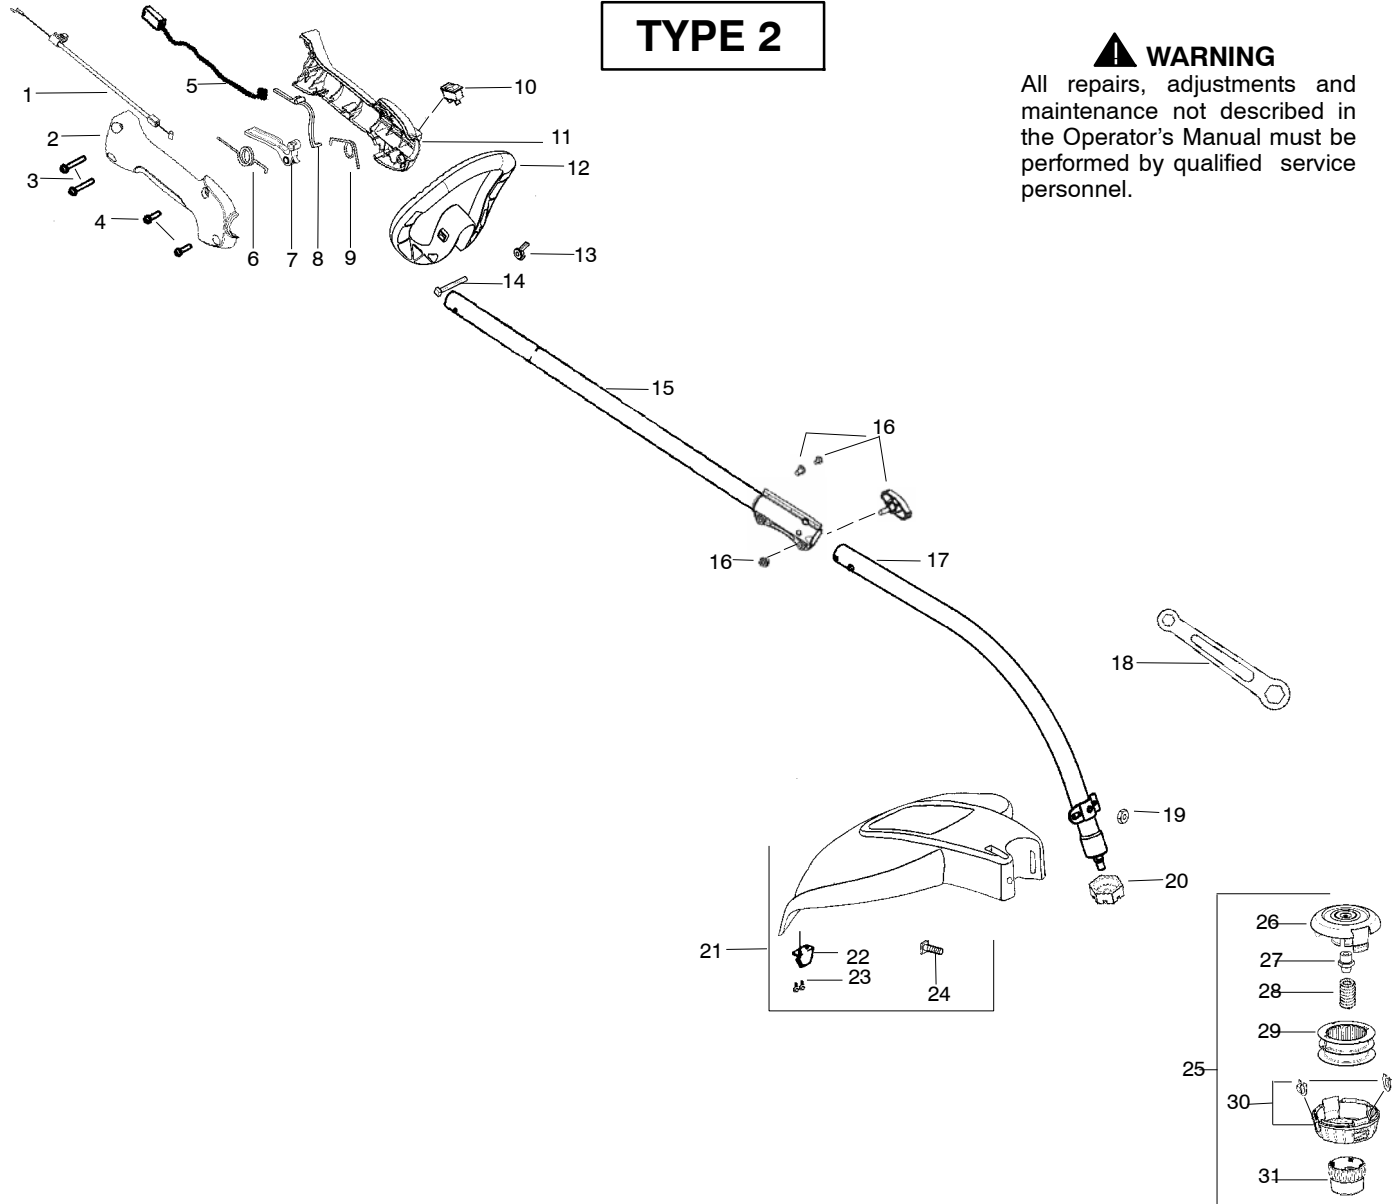

TYPE 2

⚠ WARNING
All repairs, adjustments and maintenance not described in the Operator's Manual must be performed by qualified service personnel.

Ref.	Part No.	Description	Ref.	Part No.	Description	Ref.	Part No.	Description
1.	545044301	Assy-Throttle Cable	17.	576028302	Kit-Lower Shaft			
2.	545012902	Hsg.-Throttle (RH)	18.	530056401	Wrench			
3.	530016406	Screw	19.	530015197	Nut			
4.	530015814	Screw	20.	545017404	Dust Cup			
5.	545058801	Assy.-Wire	21.	545006021	Kit-Shield Assy. (Incl. 18,19,22,23,24)			Not Shown
6.	545067201	Spring-Trigger	22.	530052286	Limiters-Line			
7.	545013001	Trigger-Throttle	23.	530015814	Screw			
8.	545013101	Lockout-Throttle	24.	530015820	Bolt			
9.	545015201	Spring-Lockout	25.	537419205	Assy-TNG7 (Incl. 26, 27,28,29,30,31)			
10.	530069572	Kit-Switch	26.	537419303	Housing			
11.	545013201	Hsg. Throttle (LH)	27.	537419901	Adapter			
12.	530058583	Assy-Handle(Incl. 13,14)	28.	537338801	Spring			
13.	530016152	Wingnut	29.	545080801	Assy-Wound Spool			
14.	530015786	Bolt	30.	545003365	Kit-Cover and Eyelet			
15.	575260801	Kit-Upper Shaft (Incl. flex, clamp & 16)	31.	537419601	Knob P25			
16.	575291801	Kit - Knob/Screw						
								Operator Manual Euro 1 Euro 2 Decal-Warning CE Decal- Trimmer Att. Warning

✓ = NEW PART NUMBER FOR THIS IPL   ★ = REFER TO THE SERVICE REFERENCE INDICATED FOR MORE INFORMATION. (LOCATED AT END OF IPL)