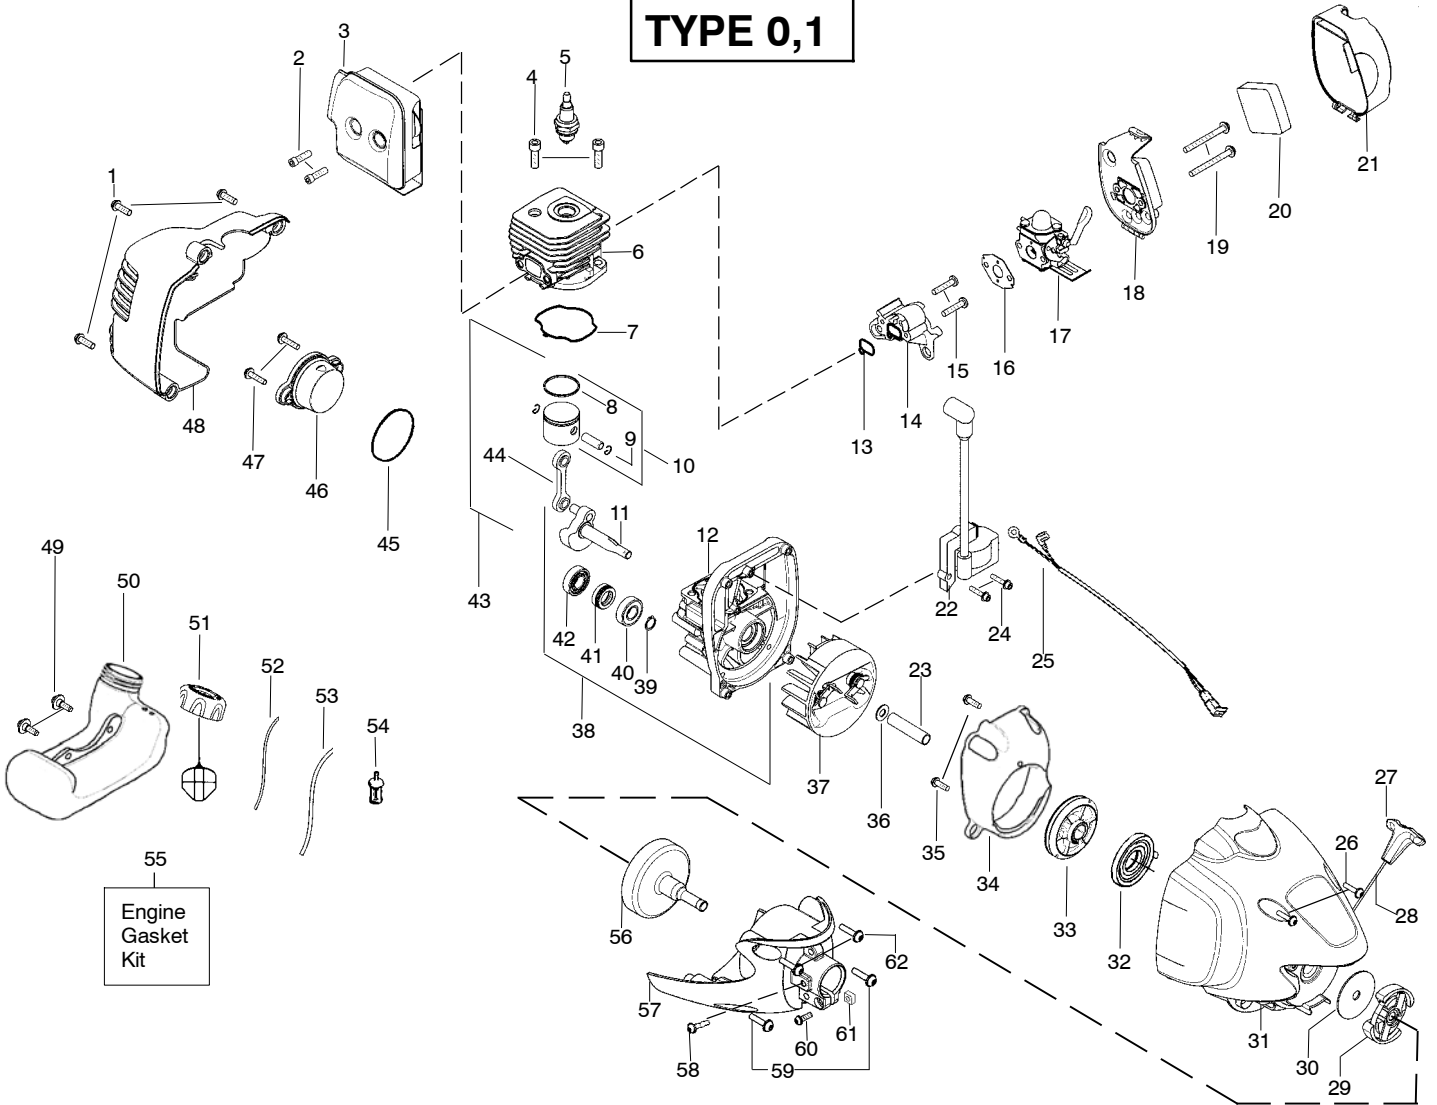

TYPE 0,1

Ref.	Part No.	Description	Ref.	Part No.	Description	Ref.	Part No.	Description
1.	530015880	Screw	21.	530057545	Cover-Air Box	44.	530069945	Kit-Conn. Rod
2.	530058982	Bolt-Muffler	22.	530035505	Ignition Module	45.	530071750	O-Ring-C'case (kit)
3.	530059825	Assy-Muffler/Shield (Incl. 2)	23.	530059758	Spacer-Flywheel	46.	530057954	Assy-Plug (incl.45)
4.	530015953	Screw-Cylinder	24.	530016357	Screw	47.	530016386	Screw
5.	952030249	Spark Plug (RCJ 6Y)	25.	545015601	Assy-Switch wire	48.	530057539	Shroud-Rear
6.	530012541	Cylinder	26.	530015810	Screw	49.	530016445	Retainer-Tank
7.	530071750	Seal-Cylinder (kit)	27.	530054834	Handle-Starter	50.	530057974	Assy-Fuel Tank (incl. filter, lines & fuel cap)
8.	530055120	Piston Ring	28.	545050409	Kit - Rope	51.	530057973	Assy-Fuel Cap
9.	530015162	Retainer-Piston Pin	29.	530055122	Assy-Clutch	52.	530069247	Kit-Fuel Line (Small)
10.	530071833	Kit - Piston (Incl. 8, 9)	30.	530094189	Washer-Clutch	53.	530069216	Kit-Fuel Line (Large)
11.	530012579	Assy-Crankshaft	31.	545016004	Assy.-Fan Hsg	54.	530095646	Assy-Fuel Pickup
12.	530012582	Assy-Crankcase (Incl. 40,41,42)	32.	545054901	Spring-Starter	55.	530071750	Kit-Engine Gasket (Incl. 7,13,16,45)
13.	530071750	Seal-Cyl/Carb. (kit)	33.	545050407	Kit-Starter Pulley	56.	530150247	Assy-Clutch Drum
14.	530057547	Adapter-Carb.	34.	545080601	Baffle	57.	545077301	Assy-Clutch Cover (Incl. 60,61)
15.	530016441	Screw	35.	530015880	Screw	58.	530016319	Screw-Align
16.	530071750	Gasket-Carb. (kit)	36.	530016463	Washer-Clutch Flat	59.	530015772	Screw
17.	530071811	Kit-Carb.(C1U-W19)	37.	530039243	Assy-Flywheel	60.	530016381	Screw 12-24
(Note: Repair kits are not available for this carburetor)			38.	545102101	Assy-C'case & C'shaft (Incl. 11,12,39)	61.	530016382	Nut 12-24
18.	530059246	Air Box	39.	530015941	Retain. Ring-C'shaft	62.	530015814	Screw
19.	530016429	Screw	40.	530055728	Outer Bearing	Not Shown		
20.	530036575	Foam-Air Filter	41.	530019264	Seal-C'shaft	530058709	Bulb-Purge	
			42.	530032125	Inner Bearing			
			43.	530071785	Kit-piston/rod (Incl. 10,44)			

✓ = NEW PART NUMBER FOR THIS IPL

* = REFER TO THE SERVICE REFERENCE INDICATED FOR MORE INFORMATION. (LOCATED AT END OF IPL)