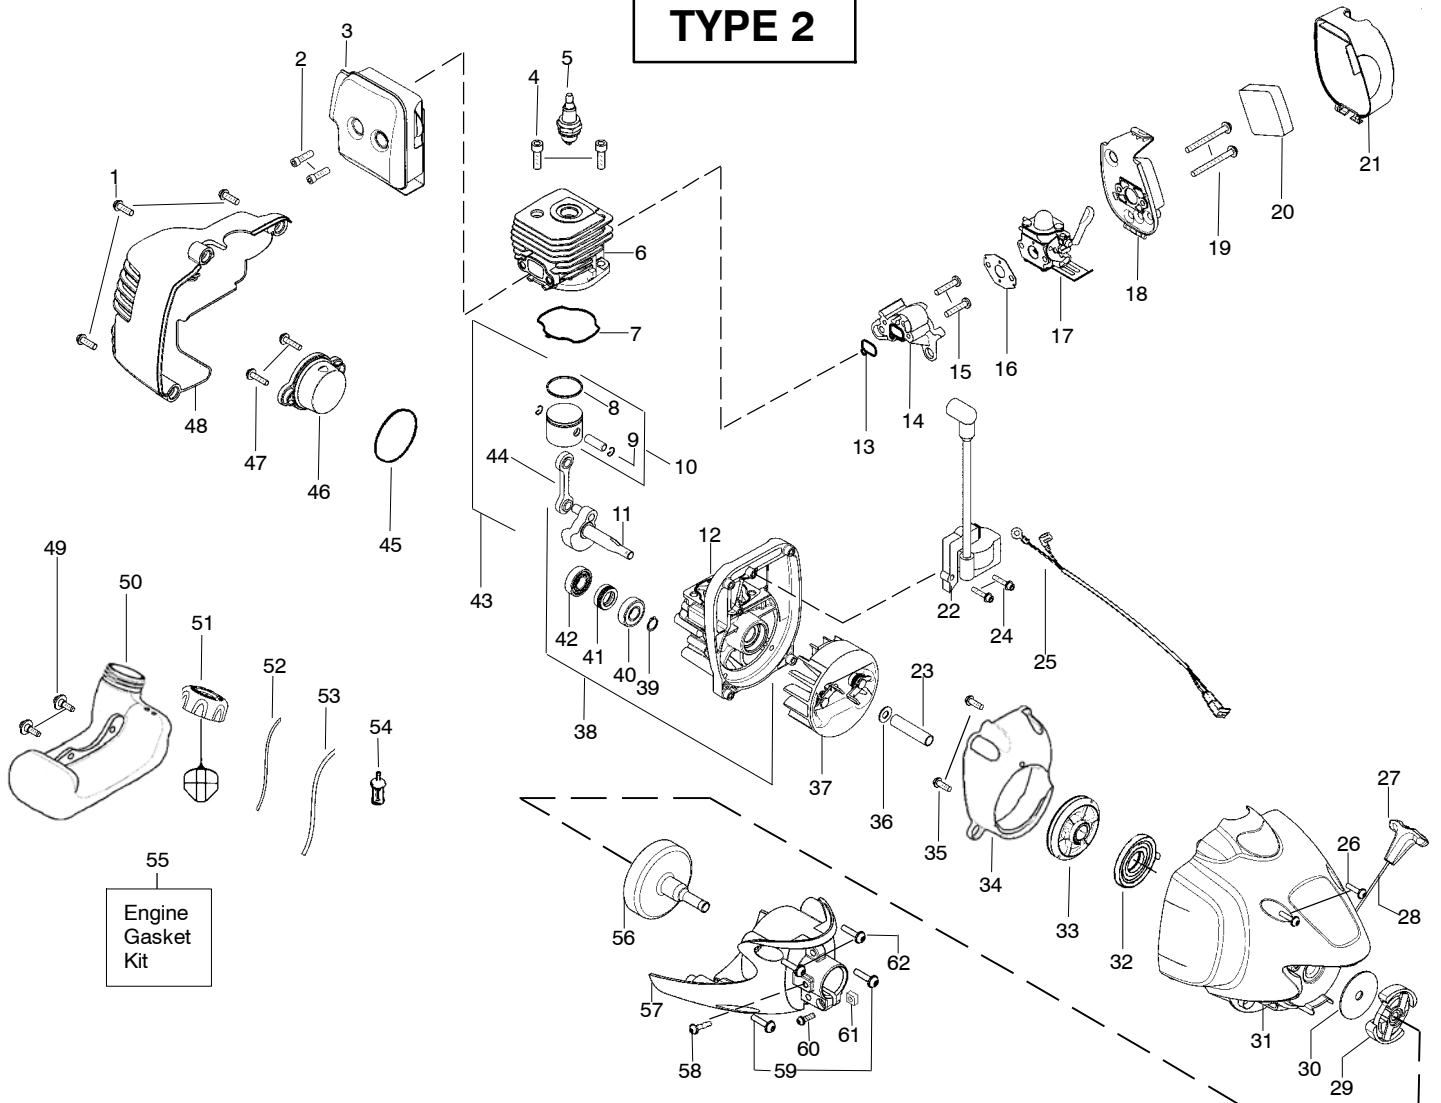

TYPE 2

Ref.	Part No.	Description	Ref.	Part No.	Description	Ref.	Part No.	Description
1.	530015880	Screw	21.	530057545	Cover-Air Box	44.	530069945	Kit-Conn. Rod
2.	530058982	Bolt-Muffler	22.	530035505	Ignition Module	45.	530071750	O-Ring-C'case (kit)
3.	545227901	Assy-Muffler/Shield (Incl. 2)	23.	530059758	Spacer-Flywheel	46.	530057954	Assy-Plug (incl.45)
4.	530015953	Screw-Cylinder	24.	530016357	Screw	47.	530016386	Screw
5.	952030249	Spark Plug (RCJ 6Y)	25.	545054801	Assy-Switch wire	48.	530057539	Shroud-Rear
6.	530012541	Cylinder	26.	530016386	Screw	49.	530016445	Retainer-Tank
7.	530071750	Seal-Cylinder (kit)	27.	530054834	Handle-Starter	50.	530057974	Assy-Fuel Tank (incl. filter, lines & fuel cap)
8.	530055120	Piston Ring	28.	545050409	Kit - Rope	51.	530057973	Assy-Fuel Cap
9.	530015162	Retainer-Piston Pin	29.	530055122	Assy-Clutch	52.	530069247	Kit-Fuel Line (Small)
10.	530071833	Kit - Piston (Incl. 8, 9)	30.	530094189	Washer-Clutch	53.	530069216	Kit-Fuel Line (Large)
11.	530012579	Assy-Crankshaft	31.	545016004	Assy.-Fan Hsg	54.	530095646	Assy-Fuel Pickup
12.	530012582	Assy-Crankcase (Incl. 40,41,42)	32.	545054901	Spring-Starter	55.	530071750	Kit-Engine Gasket (Incl. 7,13,16,45)
13.	530071750	Seal-Cyl/Carb.(kit)	33.	545050407	Kit-Starter Pulley	56.	530150247	Assy-Clutch Drum
14.	530057547	Adapter-Carb.	34.	545080601	Baffle	57.	545077301	Assy-Clutch Cover (Incl. 60,61)
15.	530016441	Screw	35.	530015880	Screw	58.	530016319	Screw-Align
16.	530071750	Gasket-Carb. (kit)	36.	530016463	Washer-Clutch Flat	59.	530015772	Screw
17.	530071811	Kit-Carb.(C1U-W19)	37.	530039243	Assy-Flywheel	60.	530016381	Screw 12-24
(Note: Repair kits are not available for this carburetor)			38.	545102101	Assy-C'case & C'shaft (Incl. 11,12,39)	61.	530016382	Nut 12-24
18.	530059246	Air Box	39.	530015941	Retain. Ring-C'shaft	62.	530015814	Screw
19.	530016429	Screw	40.	530055728	Outer Bearing	Not Shown		
20.	530036575	Foam-Air Filter	41.	530019264	Seal-C'shaft	530058709	Bulb-Purge(zama)	
			42.	530032125	Inner Bearing			
			43.	530071785	Kit-piston/rod (Incl. 10,44)			

✓ = NEW PART NUMBER FOR THIS IPL

★ = REFER TO THE SERVICE REFERENCE INDICATED FOR MORE INFORMATION. (LOCATED AT END OF IPL)